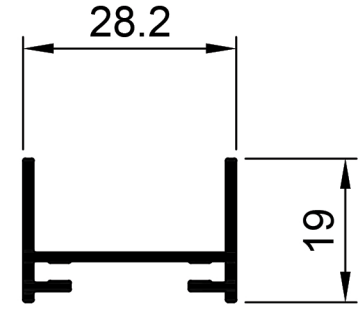

Sundry Profiles.

SUN001
Y Louvre Frame
Ix: 1.265cm⁴

SUN002
Y Louvre
Ix: 0.602cm⁴

SUN004
Cleat Corner 50mm
Ix: 8.189cm⁴

SUN005
Cleat Corner Osborn
Ix: 3.567cm⁴

SUN003
Straight Edge
Ix: 9.287cm⁴

SUN006
Lug Fixing Multi
Ix: 13.487cm⁴