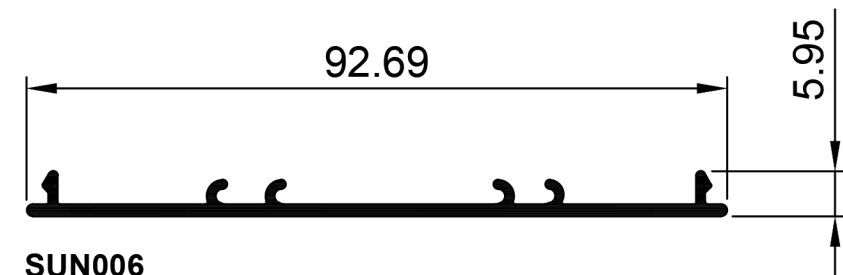

Sundry Profiles.

SUN001
Y Louvre Frame
Ix: 1.265cm⁴

SUN002
Y Louvre
Ix: 0.602cm⁴

SUN004
Cleat Corner 50mm
Ix: 8.189cm⁴

SUN005
Cleat Corner Osborn
Ix: 3.567cm⁴

SUN003
Straight Edge
Ix: 9.287cm⁴

SUN006
Lug Fixing Multi
Ix: 13.487cm⁴