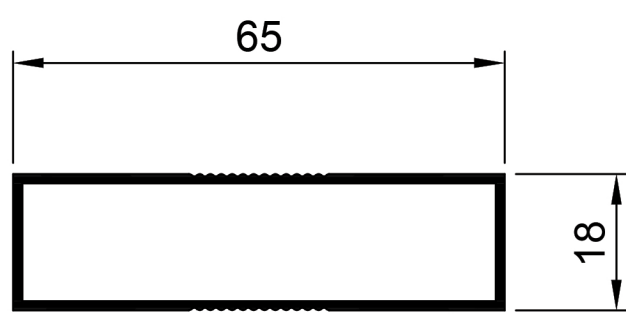

Sundry Profiles.

SUN001
Y Louvre Frame
Ix: 1.265cm⁴

SUN002
Y Louvre
Ix: 0.602cm⁴

SUN004
Cleat Corner 50mm
Ix: 8.189cm⁴

SUN005
Cleat Corner Osborn
Ix: 3.567cm⁴

SUN003
Straight Edge
Ix: 9.287cm⁴

SUN006
Lug Fixing Multi
Ix: 13.487cm⁴