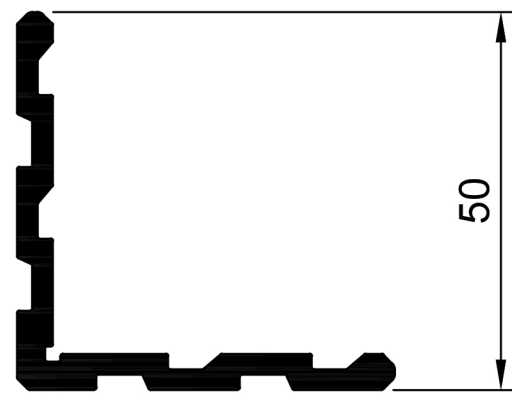

Sundry Profiles.

SUN001
Y Louvre Frame
Ix: 1.265cm⁴

SUN002
Y Louvre
Ix: 0.602cm⁴

SUN004
Cleat Corner 50mm
Ix: 8.189cm⁴

SUN005
Cleat Corner Osborn
Ix: 3.567cm⁴

SUN003
Straight Edge
Ix: 9.287cm⁴

SUN006
Lug Fixing Multi
Ix: 13.487cm⁴