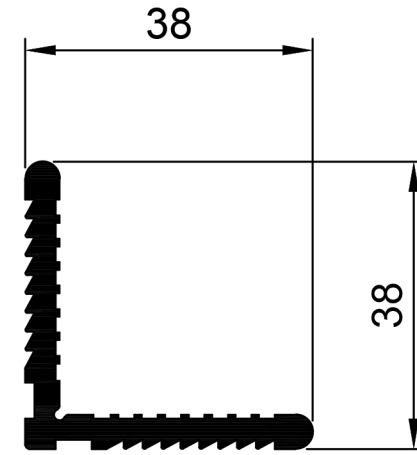

Sundry Profiles.

SUN001
Y Louvre Frame
Ix: 1.265cm⁴

SUN002
Y Louvre
Ix: 0.602cm⁴

SUN004
Cleat Corner 50mm
Ix: 8.189cm⁴

SUN005
Cleat Corner Osborn
Ix: 3.567cm⁴

SUN003
Straight Edge
Ix: 9.287cm⁴

SUN006
Lug Fixing Multi
Ix: 13.487cm⁴