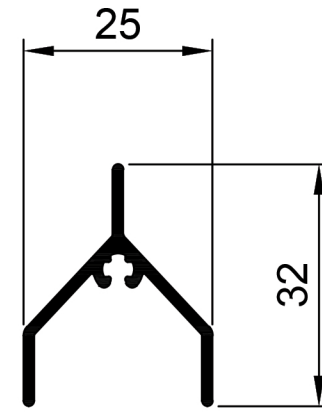

Sundry Profiles.

SUN001
Y Louvre Frame
Ix: 1.265cm⁴

SUN002
Y Louvre
Ix: 0.602cm⁴

SUN004
Cleat Corner 50mm
Ix: 8.189cm⁴

SUN005
Cleat Corner Osborn
Ix: 3.567cm⁴

SUN003
Straight Edge
Ix: 9.287cm⁴

SUN006
Lug Fixing Multi
Ix: 13.487cm⁴