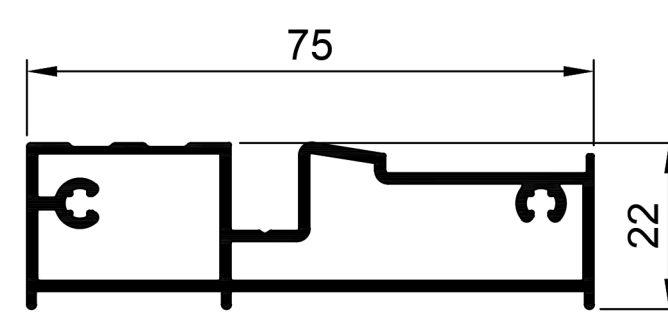

## Sliding Door Folding System.

**TFD001**  
Head  
Ix: 27.496cm<sup>4</sup>

**TFD003**  
Jamb  
Ix: 22.501cm<sup>4</sup>

**TFD002**  
Sill  
Ix: 24.291cm<sup>4</sup>

**TFD004**  
Sill Internal  
Ix: 20.396cm<sup>4</sup>

**TFD004**  
Sill Internal  
Ix: 20.396cm<sup>4</sup>

**TSF018**  
Stile Door 45mm R1  
Ix: 8.414cm<sup>4</sup>

**TSF019**  
Stile Door 60mm R11  
Ix: 10.269cm<sup>4</sup>

**TSF043**  
Stile Door 60mm R11 Aluc X  
Ix: 9.121cm<sup>4</sup>

**TSF020**  
Stile Door 90mm R9  
Ix: 14.878cm<sup>4</sup>

**TSF024**  
Stile Door 90mm R9 SP WP  
Ix: 18.458cm<sup>4</sup>

**TSF021**  
Stile Door 45mm R12  
Ix: 10.309cm<sup>4</sup>

**TSF022**  
Stile Door 0mm R9 SP WP  
Ix: 13.422cm<sup>4</sup>