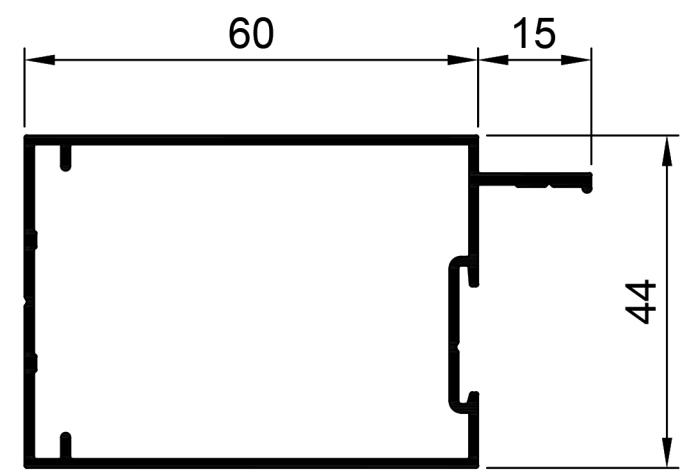

## Sliding Door Folding System.

**TFD001**  
Head  
Ix: 27.496cm<sup>4</sup>

**TFD003**  
Jamb  
Ix: 22.501cm<sup>4</sup>

**TFD002**  
Sill  
Ix: 24.291cm<sup>4</sup>

**TFD004**  
Sill Internal  
Ix: 20.396cm<sup>4</sup>

**TFD004**  
Sill Internal  
Ix: 20.396cm<sup>4</sup>

**TSF018**  
Stile Door 45mm R1  
Ix: 8.414cm<sup>4</sup>

**TSF019**  
Stile Door 60mm R11  
Ix: 10.269cm<sup>4</sup>

**TSF043**  
Stile Door 60mm R11 Aluc X  
Ix: 9.121cm<sup>4</sup>

**TSF020**  
Stile Door 90mm R9  
Ix: 14.878cm<sup>4</sup>

**TSF024**  
Stile Door 90mm R9 SP WP  
Ix: 18.458cm<sup>4</sup>

**TSF021**  
Stile Door 45mm R12  
Ix: 10.309cm<sup>4</sup>

**TSF022**  
Stile Door 0mm R9 SP WP  
Ix: 13.422cm<sup>4</sup>