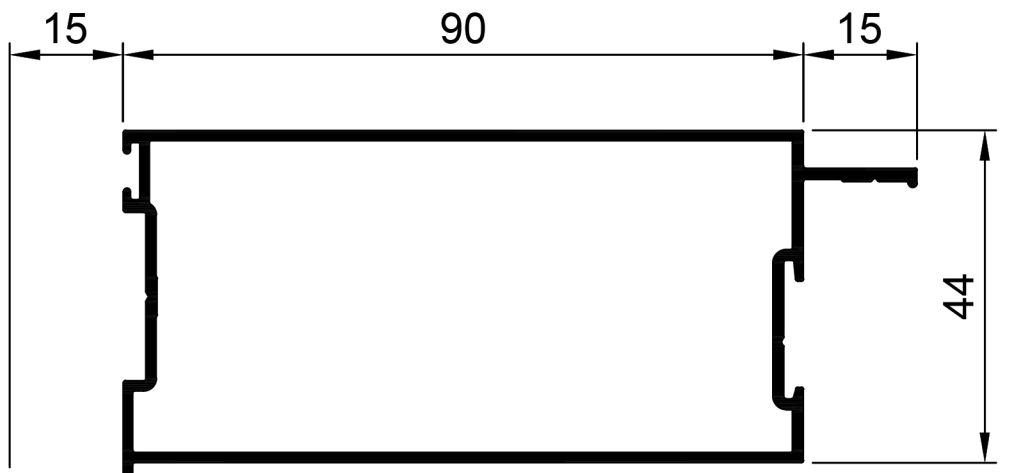

## Sliding Door Folding System.

**TFD001**  
Head  
Ix: 27.496cm<sup>4</sup>

**TFD003**  
Jamb  
Ix: 22.501cm<sup>4</sup>

**TFD002**  
Sill  
Ix: 24.291cm<sup>4</sup>

**TFD004**  
Sill Internal  
Ix: 20.396cm<sup>4</sup>

**TFD004**  
Sill Internal  
Ix: 20.396cm<sup>4</sup>

**TSF018**  
Stile Door 45mm R1  
Ix: 8.414cm<sup>4</sup>

**TSF019**  
Stile Door 60mm R11  
Ix: 10.269cm<sup>4</sup>

**TSF043**  
Stile Door 60mm R11 Aluc X  
Ix: 9.121cm<sup>4</sup>

**TSF020**  
Stile Door 90mm R9  
Ix: 14.878cm<sup>4</sup>

**TSF024**  
Stile Door 90mm R9 SP WP  
Ix: 18.458cm<sup>4</sup>

**TSF021**  
Stile Door 45mm R12  
Ix: 10.309cm<sup>4</sup>

**TSF022**  
Stile Door 0mm R9 SP WP  
Ix: 13.422cm<sup>4</sup>