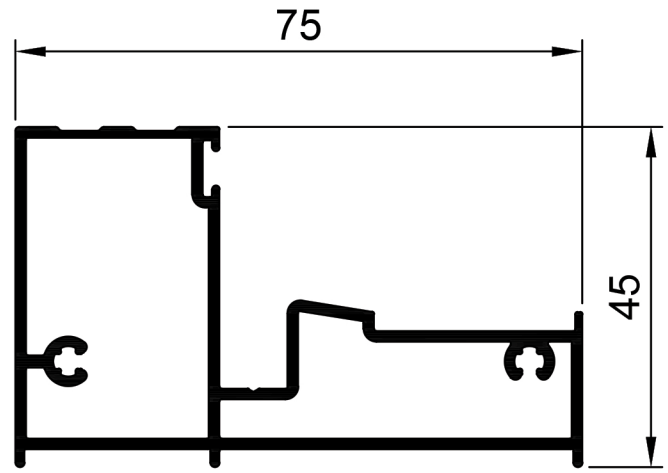

## Sliding Door Folding System.

**TFD001**  
Head  
Ix: 27.496cm<sup>4</sup>

**TFD003**  
Jamb  
Ix: 22.501cm<sup>4</sup>

**TFD002**  
Sill  
Ix: 24.291cm<sup>4</sup>

**TFD004**  
Sill Internal  
Ix: 20.396cm<sup>4</sup>

**TFD004**  
Sill Internal  
Ix: 20.396cm<sup>4</sup>

**TSF018**  
Stile Door 45mm R1  
Ix: 8.414cm<sup>4</sup>

**TSF019**  
Stile Door 60mm R11  
Ix: 10.269cm<sup>4</sup>

**TSF043**  
Stile Door 60mm R11 Aluc X  
Ix: 9.121cm<sup>4</sup>

**TSF020**  
Stile Door 90mm R9  
Ix: 14.878cm<sup>4</sup>

**TSF024**  
Stile Door 90mm R9 SP WP  
Ix: 18.458cm<sup>4</sup>

**TSF021**  
Stile Door 45mm R12  
Ix: 10.309cm<sup>4</sup>

**TSF022**  
Stile Door 0mm R9 SP WP  
Ix: 13.422cm<sup>4</sup>