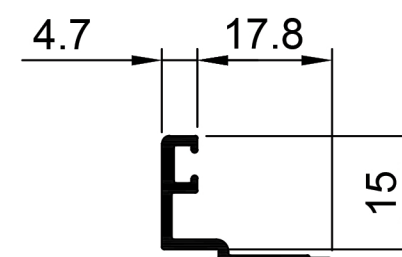

TSF028
Bead Square
Ix: 0.244cm⁴

© Copyright 2021 Aluconnect
All rights reserved

Aluconnect reserves the right to make changes without notice.

Aluconnect

96 Nelson Mandela Blvd
George
Western Cape

WWW.ALUCONNECT.CO.ZA

Rev. 23 January 2024