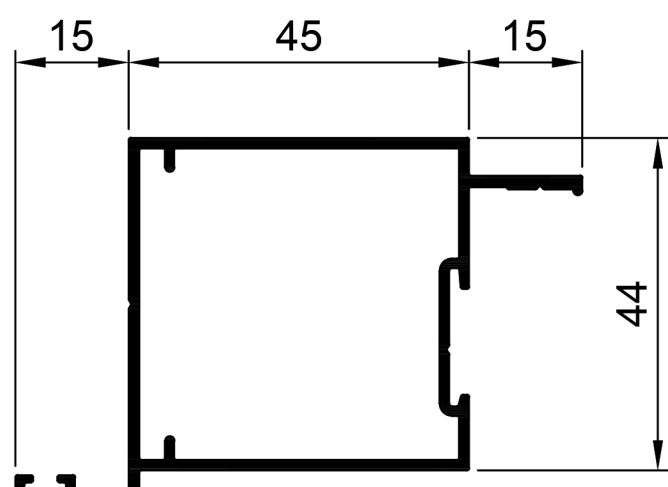

## Sliding Door Folding System.

**TFD001**  
Head  
Ix: 27.496cm<sup>4</sup>

**TFD003**  
Jamb  
Ix: 22.501cm<sup>4</sup>

**TFD002**  
Sill  
Ix: 24.291cm<sup>4</sup>

**TFD004**  
Sill Internal  
Ix: 20.396cm<sup>4</sup>

**TFD004**  
Sill Internal  
Ix: 20.396cm<sup>4</sup>

**TSF018**  
Stile Door 45mm R1  
Ix: 8.414cm<sup>4</sup>

**TSF019**  
Stile Door 60mm R11  
Ix: 10.269cm<sup>4</sup>

**TSF043**  
Stile Door 60mm R11 Aluc X  
Ix: 9.121cm<sup>4</sup>

**TSF020**  
Stile Door 90mm R9  
Ix: 14.878cm<sup>4</sup>

**TSF024**  
Stile Door 90mm R9 SP WP  
Ix: 18.458cm<sup>4</sup>

**TSF021**  
Stile Door 45mm R12  
Ix: 10.309cm<sup>4</sup>

**TSF022**  
Stile Door 0mm R9 SP WP  
Ix: 13.422cm<sup>4</sup>