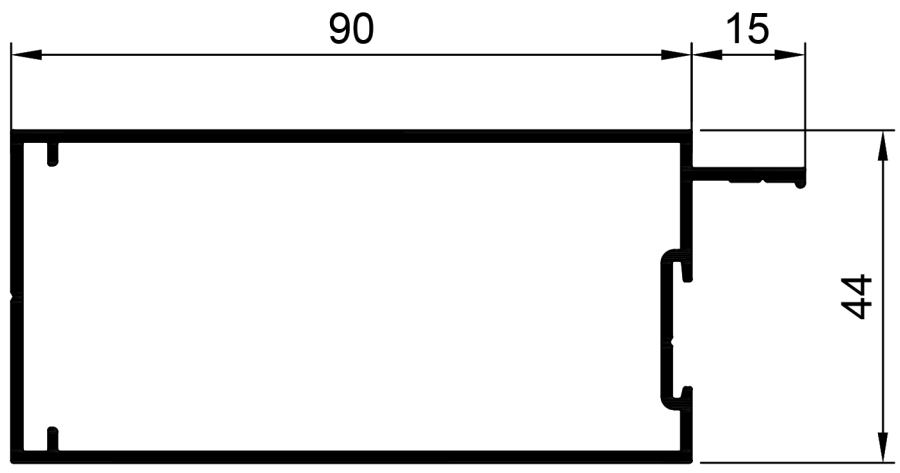

## Sliding Door Folding System.

**TFD001**  
Head  
Ix: 27.496cm<sup>4</sup>

**TFD003**  
Jamb  
Ix: 22.501cm<sup>4</sup>

**TFD002**  
Sill  
Ix: 24.291cm<sup>4</sup>

**TFD004**  
Sill Internal  
Ix: 20.396cm<sup>4</sup>

**TFD004**  
Sill Internal  
Ix: 20.396cm<sup>4</sup>

**TSF018**  
Stile Door 45mm R1  
Ix: 8.414cm<sup>4</sup>

**TSF019**  
Stile Door 60mm R11  
Ix: 10.269cm<sup>4</sup>

**TSF043**  
Stile Door 60mm R11 Aluc X  
Ix: 9.121cm<sup>4</sup>

**TSF020**  
Stile Door 90mm R9  
Ix: 14.878cm<sup>4</sup>

**TSF024**  
Stile Door 90mm R9 SP WP  
Ix: 18.458cm<sup>4</sup>

**TSF021**  
Stile Door 45mm R12  
Ix: 10.309cm<sup>4</sup>

**TSF022**  
Stile Door 0mm R9 SP WP  
Ix: 13.422cm<sup>4</sup>