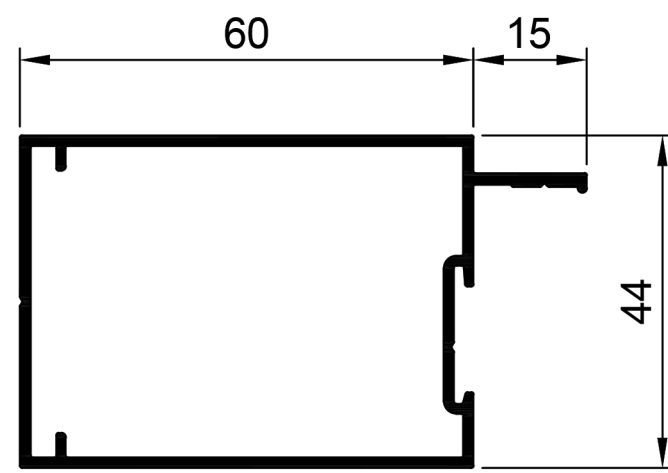

## Sliding Door Folding System.

**TFD001**  
Head  
Ix: 27.496cm<sup>4</sup>

**TFD003**  
Jamb  
Ix: 22.501cm<sup>4</sup>

**TFD002**  
Sill  
Ix: 24.291cm<sup>4</sup>

**TFD004**  
Sill Internal  
Ix: 20.396cm<sup>4</sup>

**TFD004**  
Sill Internal  
Ix: 20.396cm<sup>4</sup>

**TSF018**  
Stile Door 45mm R1  
Ix: 8.414cm<sup>4</sup>

**TSF019**  
Stile Door 60mm R11  
Ix: 10.269cm<sup>4</sup>

**TSF043**  
Stile Door 60mm R11 Aluc X  
Ix: 9.121cm<sup>4</sup>

**TSF020**  
Stile Door 90mm R9  
Ix: 14.878cm<sup>4</sup>

**TSF024**  
Stile Door 90mm R9 SP WP  
Ix: 18.458cm<sup>4</sup>

**TSF021**  
Stile Door 45mm R12  
Ix: 10.309cm<sup>4</sup>

**TSF022**  
Stile Door 0mm R9 SP WP  
Ix: 13.422cm<sup>4</sup>