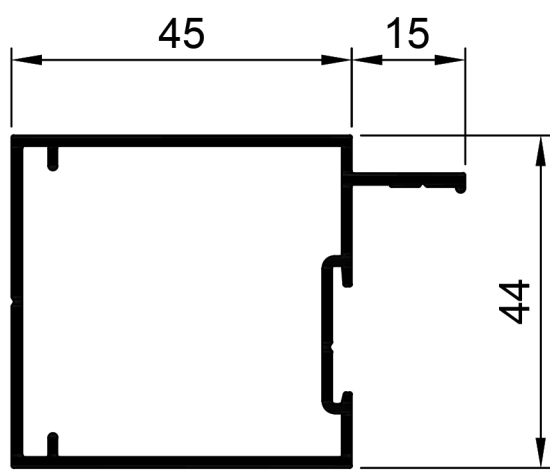

## Sliding Door Folding System.

**TFD001**  
Head  
Ix: 27.496cm<sup>4</sup>

**TFD003**  
Jamb  
Ix: 22.501cm<sup>4</sup>

**TFD002**  
Sill  
Ix: 24.291cm<sup>4</sup>

**TFD004**  
Sill Internal  
Ix: 20.396cm<sup>4</sup>

**TFD004**  
Sill Internal  
Ix: 20.396cm<sup>4</sup>

**TSF018**  
Stile Door 45mm R1  
Ix: 8.414cm<sup>4</sup>

**TSF019**  
Stile Door 60mm R11  
Ix: 10.269cm<sup>4</sup>

**TSF043**  
Stile Door 60mm R11 Aluc X  
Ix: 9.121cm<sup>4</sup>

**TSF020**  
Stile Door 90mm R9  
Ix: 14.878cm<sup>4</sup>

**TSF024**  
Stile Door 90mm R9 SP WP  
Ix: 18.458cm<sup>4</sup>

**TSF021**  
Stile Door 45mm R12  
Ix: 10.309cm<sup>4</sup>

**TSF022**  
Stile Door 0mm R9 SP WP  
Ix: 13.422cm<sup>4</sup>