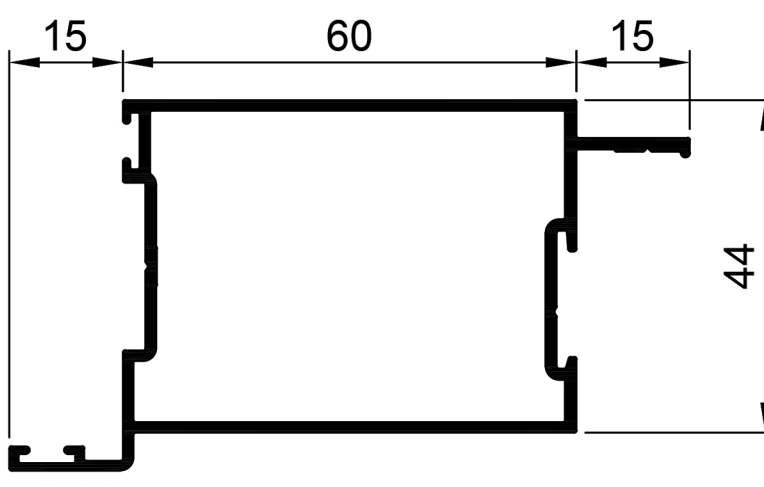

## Sliding Door Folding System.

**TFD001**  
Head  
Ix: 27.496cm<sup>4</sup>

**TFD003**  
Jamb  
Ix: 22.501cm<sup>4</sup>

**TFD002**  
Sill  
Ix: 24.291cm<sup>4</sup>

**TFD004**  
Sill Internal  
Ix: 20.396cm<sup>4</sup>

**TFD004**  
Sill Internal  
Ix: 20.396cm<sup>4</sup>

**TSF018**  
Stile Door 45mm R1  
Ix: 8.414cm<sup>4</sup>

**TSF019**  
Stile Door 60mm R11  
Ix: 10.269cm<sup>4</sup>

**TSF043**  
Stile Door 60mm R11 Aluc X  
Ix: 9.121cm<sup>4</sup>

**TSF020**  
Stile Door 90mm R9  
Ix: 14.878cm<sup>4</sup>

**TSF024**  
Stile Door 90mm R9 SP WP  
Ix: 18.458cm<sup>4</sup>

**TSF021**  
Stile Door 45mm R12  
Ix: 10.309cm<sup>4</sup>

**TSF022**  
Stile Door 0mm R9 SP WP  
Ix: 13.422cm<sup>4</sup>