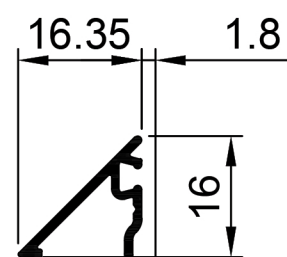

TSF027
Bead Angled Multi 13mm Gap
Ix: 0.141cm⁴