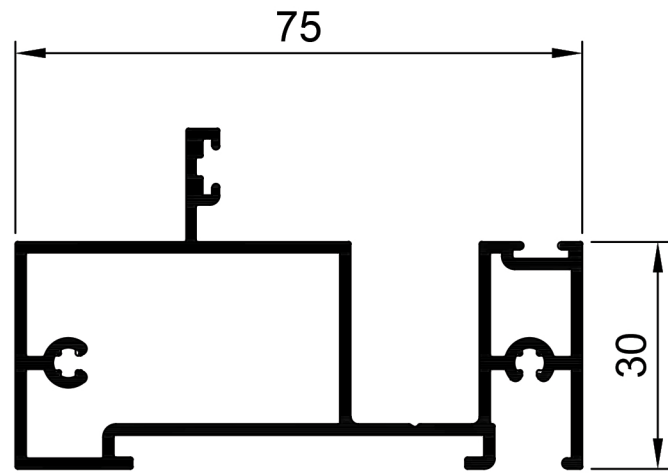

## Sliding Door Folding System.

**TFD001**  
Head  
Ix: 27.496cm<sup>4</sup>

**TFD003**  
Jamb  
Ix: 22.501cm<sup>4</sup>

**TFD002**  
Sill  
Ix: 24.291cm<sup>4</sup>

**TFD004**  
Sill Internal  
Ix: 20.396cm<sup>4</sup>

**TFD004**  
Sill Internal  
Ix: 20.396cm<sup>4</sup>

**TSF018**  
Stile Door 45mm R1  
Ix: 8.414cm<sup>4</sup>

**TSF019**  
Stile Door 60mm R11  
Ix: 10.269cm<sup>4</sup>

**TSF043**  
Stile Door 60mm R11 Aluc X  
Ix: 9.121cm<sup>4</sup>

**TSF020**  
Stile Door 90mm R9  
Ix: 14.878cm<sup>4</sup>

**TSF024**  
Stile Door 90mm R9 SP WP  
Ix: 18.458cm<sup>4</sup>

**TSF021**  
Stile Door 45mm R12  
Ix: 10.309cm<sup>4</sup>

**TSF022**  
Stile Door 0mm R9 SP WP  
Ix: 13.422cm<sup>4</sup>