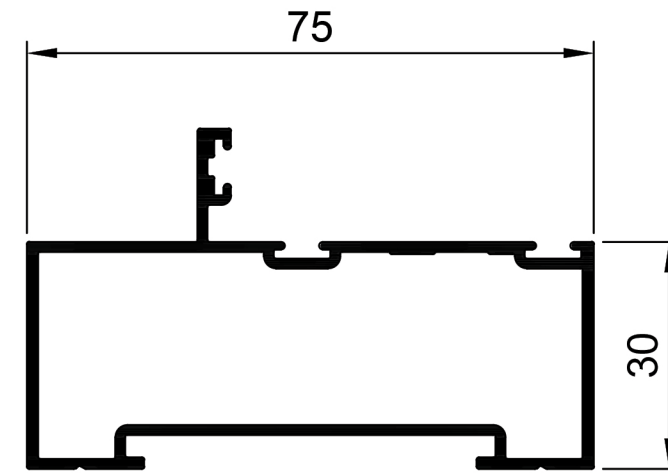

## Sliding Door Folding System.

**TFD001**  
Head  
Ix: 27.496cm<sup>4</sup>

**TFD003**  
Jamb  
Ix: 22.501cm<sup>4</sup>

**TFD002**  
Sill  
Ix: 24.291cm<sup>4</sup>

**TFD004**  
Sill Internal  
Ix: 20.396cm<sup>4</sup>

**TFD004**  
Sill Internal  
Ix: 20.396cm<sup>4</sup>

**TSF018**  
Stile Door 45mm R1  
Ix: 8.414cm<sup>4</sup>

**TSF019**  
Stile Door 60mm R11  
Ix: 10.269cm<sup>4</sup>

**TSF043**  
Stile Door 60mm R11 Aluc X  
Ix: 9.121cm<sup>4</sup>

**TSF020**  
Stile Door 90mm R9  
Ix: 14.878cm<sup>4</sup>

**TSF024**  
Stile Door 90mm R9 SP WP  
Ix: 18.458cm<sup>4</sup>

**TSF021**  
Stile Door 45mm R12  
Ix: 10.309cm<sup>4</sup>

**TSF022**  
Stile Door 0mm R9 SP WP  
Ix: 13.422cm<sup>4</sup>