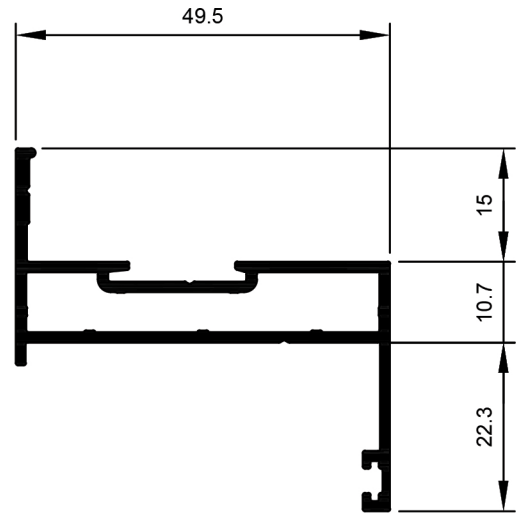

Telephone Number:

+27 82 724 8783

info@Aluconnect.co.za

© Copyright 2024 Aluconnect
All rights reserved

Aluconnect reserves the right to make changes without notice.

HD Shopfront System.

TSF029
Sash Window
Ix: 8.015cm⁴