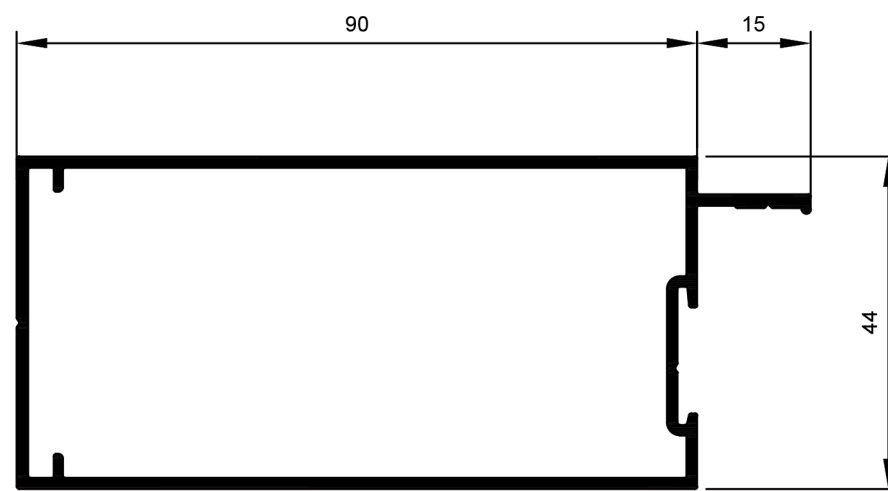

HD Shopfront System.

TSF018
Stile Door 45mm R1
Ix: 8.414cm⁴

TSF019
Stile Door 60mm R11
Ix: 10.269cm⁴

TSF043
Stile Door 60mm R11 Aluc X
Ix: 9.121cm⁴

TSF020
Stile Door 90mm R9
Ix: 14.878cm⁴

TSF015
Stile Door 45mm R3 SP
Ix: 8.361cm⁴