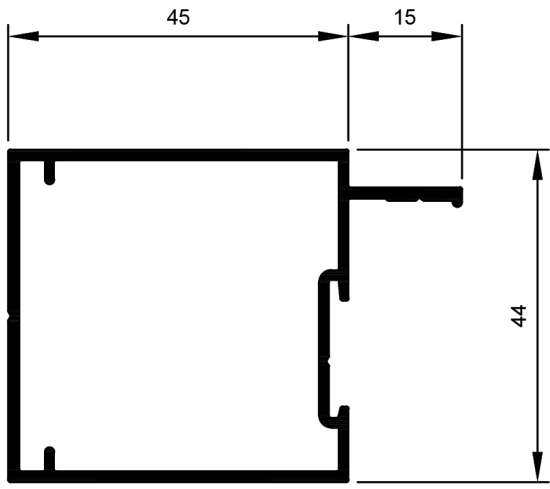

HD Shopfront System.

TSF018
Stile Door 45mm R1
Ix: 8.414cm⁴

TSF019
Stile Door 60mm R11
Ix: 10.269cm⁴

TSF043
Stile Door 60mm R11 Aluc X
Ix: 9.121cm⁴

TSF020
Stile Door 90mm R9
Ix: 14.878cm⁴

TSF015
Stile Door 45mm R3 SP
Ix: 8.361cm⁴