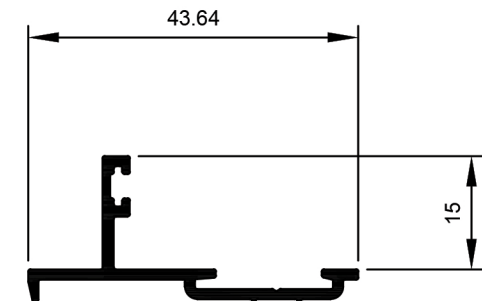

TSF033
Spigot Box
Ix: 14.979cm⁴

TSF034
Spigot U
Ix: 2.249cm⁴

TSF030
Astragal WP
Ix: 2.213cm⁴

TSF032
Filler for R4
Ix: 1.821cm⁴

TSF031
Adaptor Door
Ix: 1.501cm⁴

TSF036
Cladding Ribbed R19
Ix: 0.0.020cm⁴

TSF035
Cladding Slat 9mm Thick
Ix: 0.449cm⁴