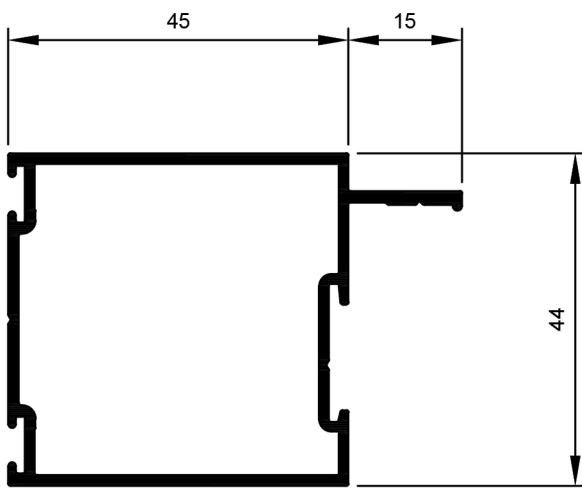

HD Shopfront System.

TSF018
Stile Door 45mm R1
Ix: 8.414cm⁴

TSF019
Stile Door 60mm R11
Ix: 10.269cm⁴

TSF043
Stile Door 60mm R11 Aluc X
Ix: 9.121cm⁴

TSF020
Stile Door 90mm R9
Ix: 14.878cm⁴

TSF015
Stile Door 45mm R3 SP
Ix: 8.361cm⁴