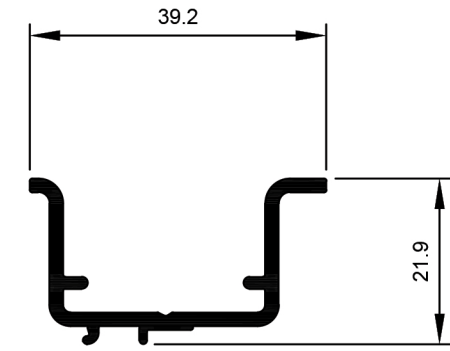

TSF034
Spigot U
Ix: 2.249cm⁴