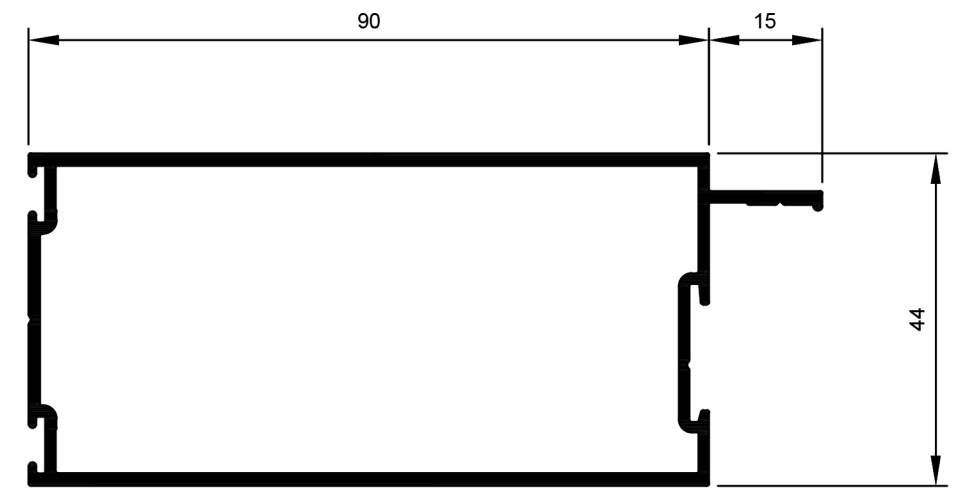

TSF017
Stile Door 90mm R9 WP
Ix: 16.095cm⁴