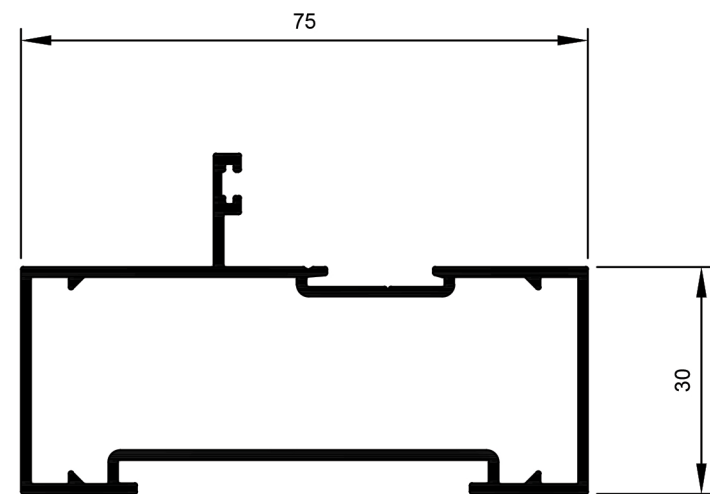

HD Shopfront System.

TSF003
Frame 75mm Door No Bead
Ix: 26.134cm⁴

TSF006
Frame 75mm Flat Back WP
Ix: 25.193cm⁴

TSF001
Frame 75mm 26B WP
Ix: 23.032cm⁴

TSF038
Frame 75mm 26B WP Aluc X
Ix: 22.099cm⁴

TSF005
Frame 75mm 26C
Ix: 26.247cm⁴

TSF002
Frame 75mm 26B
Ix: 21.956cm⁴

TSF040
Frame 75mm 26B Aluc X
Ix: 19.149cm⁴

TSF004
Frame Frame 120mm 120B
Ix: 115.657cm⁴

© Copyright 2021 Aluconnect
All rights reserved

Aluconnect reserves the right to make changes without notice.