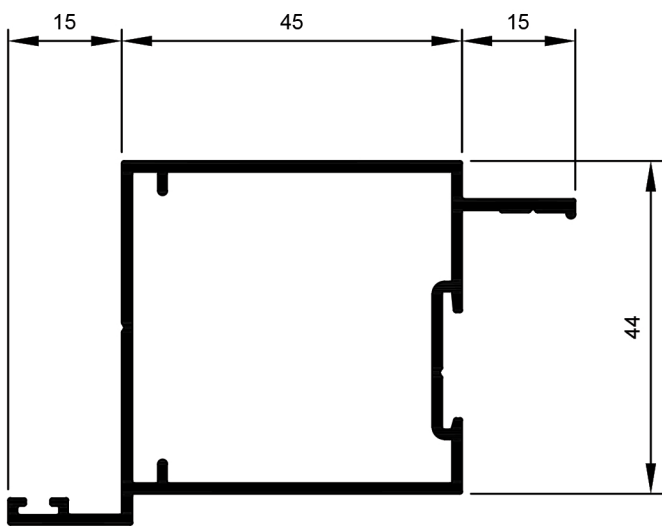

HD Shopfront System.

TSF018
Stile Door 45mm R1
Ix: 8.414cm⁴

TSF019
Stile Door 60mm R11
Ix: 10.269cm⁴

TSF043
Stile Door 60mm R11 Aluc X
Ix: 9.121cm⁴

TSF020
Stile Door 90mm R9
Ix: 14.878cm⁴

TSF015
Stile Door 45mm R3 SP
Ix: 8.361cm⁴

TSF016
Stile Door 60mm R11 WP
Ix: 10.842cm⁴

TSF017
Stile Door 90mm R9 WP
Ix: 16.095cm⁴

TSF021
Stile Door 45mm R12
Ix: 10.309cm⁴

TSF022
Stile Door 0mm R9 SP WP
Ix: 13.422cm⁴

TSF024
Stile Door 90mm R9 SP WP
Ix: 18.458cm⁴