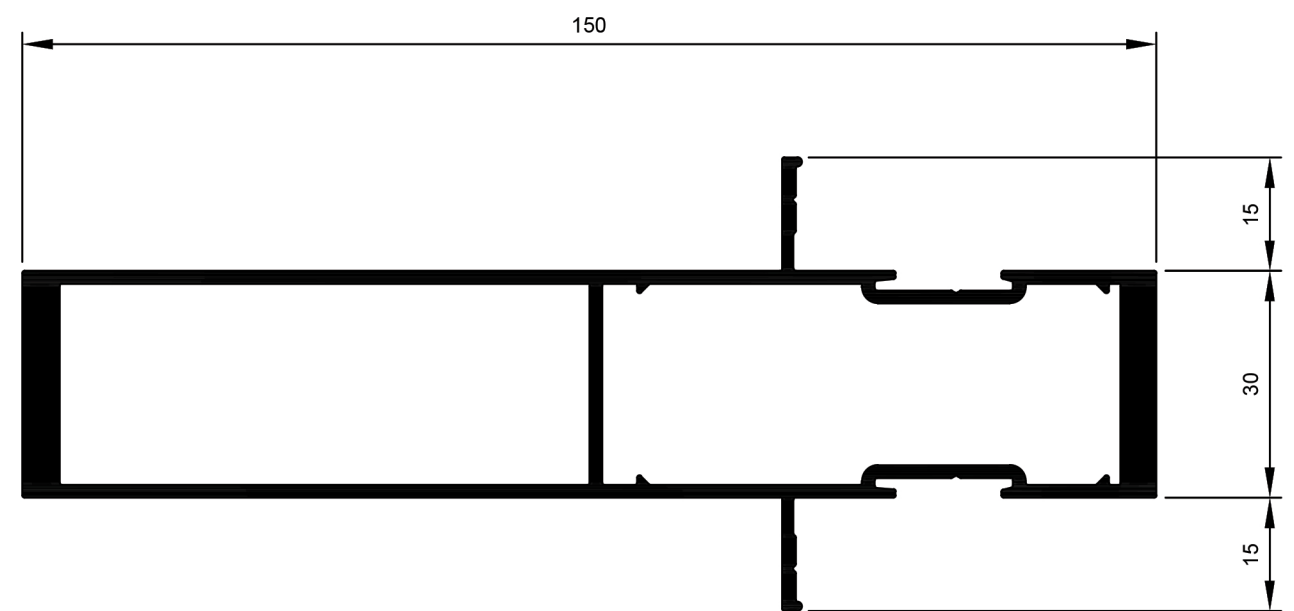

TSF014
Sill 150mm R6
Ix: 31.115cm⁴

TSF008
Mullion 75mm 26 WP
Ix: 23.213cm⁴

TSF011
Glazing Bar Aluc X
Ix: 7.009cm⁴

TSF007
Mullion 75mm 26
Ix: 23.198cm⁴

TSF010
Mullion 120
Ix: 115.033cm⁴

TSF009
Mullion 150mm
Ix: 241.035cm⁴