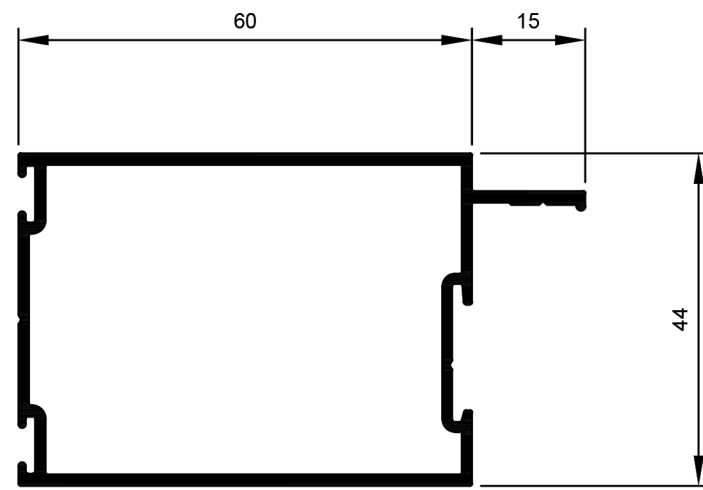

HD Shopfront System.

TSF018
Stile Door 45mm R1
Ix: 8.414cm⁴

TSF019
Stile Door 60mm R11
Ix: 10.269cm⁴

TSF043
Stile Door 60mm R11 Aluc X
Ix: 9.121cm⁴

TSF020
Stile Door 90mm R9
Ix: 14.878cm⁴

TSF015
Stile Door 45mm R3 SP
Ix: 8.361cm⁴