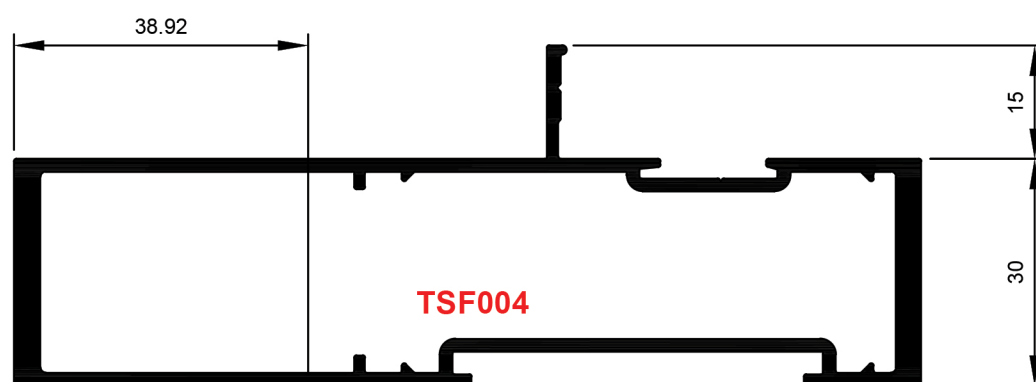

HD Shopfront System.

TSF003
Frame 75mm Door No Bead
Ix: 26.134cm⁴

TSF006
Frame 75mm Flat Back WP
Ix: 25.193cm⁴

TSF001
Frame 75mm 26B WP
Ix: 23.032cm⁴

TSF038
Frame 75mm 26B WP Aluc X
Ix: 22.099cm⁴

TSF005
Frame 75mm 26C
Ix: 26.247cm⁴

TSF002
Frame 75mm 26B
Ix: 21.956cm⁴

TSF040
Frame 75mm 26B Aluc X
Ix: 19.149cm⁴

TSF004
Frame Frame 120mm 120B
Ix: 115.657cm⁴

© Copyright 2021 Aluconnect
All rights reserved

Aluconnect reserves the right to make changes without notice.