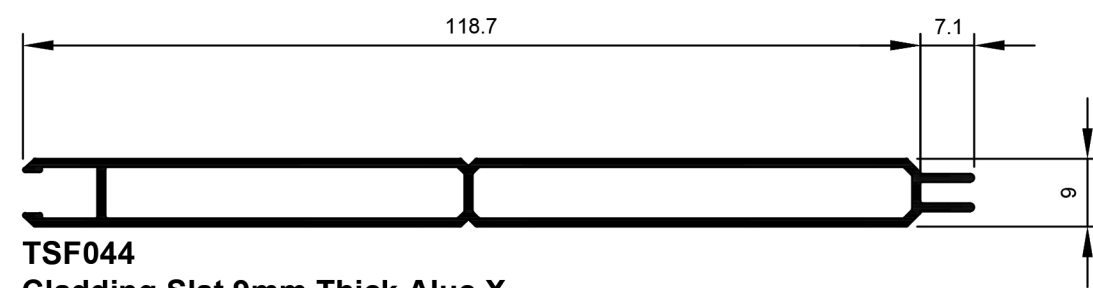

TSF033
Spigot Box
Ix: 14.979cm⁴

TSF034
Spigot U
Ix: 2.249cm⁴

TSF030
Astragal WP
Ix: 2.213cm⁴

TSF032
Filler for R4
Ix: 1.821cm⁴

TSF031
Adaptor Door
Ix: 1.501cm⁴

TSF036
Cladding Ribbed R19
Ix: 0.0.020cm⁴

TSF035
Cladding Slat 9mm Thick
Ix: 0.449cm⁴