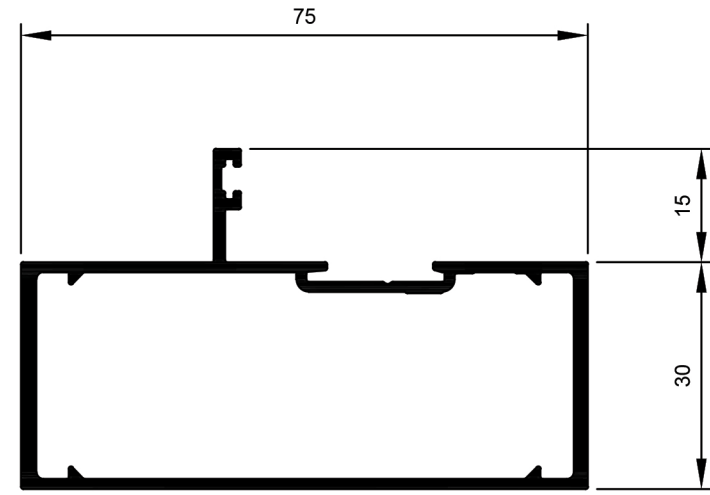

HD Shopfront System.

TSF003
Frame 75mm Door No Bead
Ix: 26.134cm⁴

TSF006
Frame 75mm Flat Back WP
Ix: 25.193cm⁴

TSF001
Frame 75mm 26B WP
Ix: 23.032cm⁴

TSF038
Frame 75mm 26B WP Aluc X
Ix: 22.099cm⁴

TSF005
Frame 75mm 26C
Ix: 26.247cm⁴

TSF002
Frame 75mm 26B
Ix: 21.956cm⁴

TSF040
Frame 75mm 26B Aluc X
Ix: 19.149cm⁴

TSF004
Frame Frame 120mm 120B
Ix: 115.657cm⁴

© Copyright 2021 Aluconnect
All rights reserved

Aluconnect reserves the right to make changes without notice.