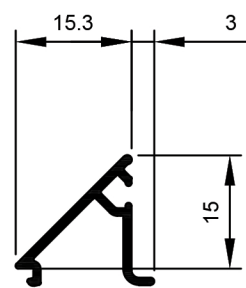

TSF026
Bead Angled
Ix: 0.125cm⁴