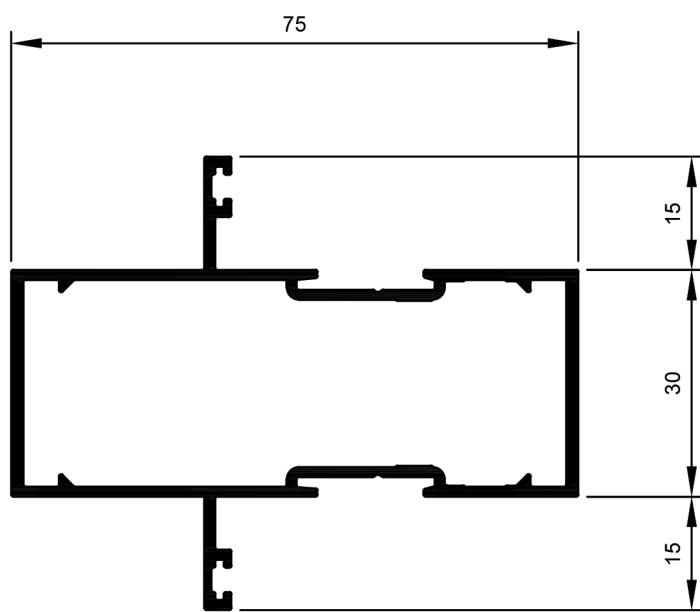

© Copyright 2024 Aluconnect
All rights reserved

Aluconnect reserves the right to make changes without notice.

HD Shopfront System.

TSF012
Sill 50mm R7
Ix: 10.246cm⁴

TSF013
Sill 85mm R4
Ix: 15.069cm⁴

TSF042
Sill 85mm R4 Aluc X
Ix: 12.410cm⁴

TSF014
Sill 150mm R6
Ix: 31.115cm⁴

TSF008
Mullion 75mm 26 WP
Ix: 23.213cm⁴

TSF011
Glazing Bar Aluc X
Ix: 7.009cm⁴

TSF007
Mullion 75mm 26
Ix: 23.198cm⁴

TSF010
Mullion 120
Ix: 115.033cm⁴

TSF009
Mullion 150mm
Ix: 241.035cm⁴