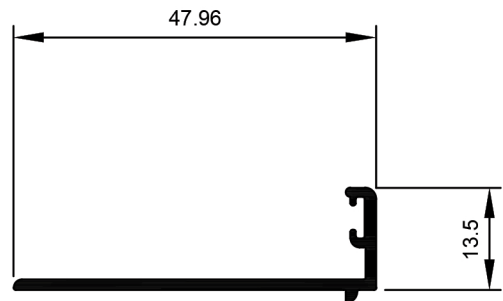

TSF030
Astragal WP
Ix: 2.213cm⁴