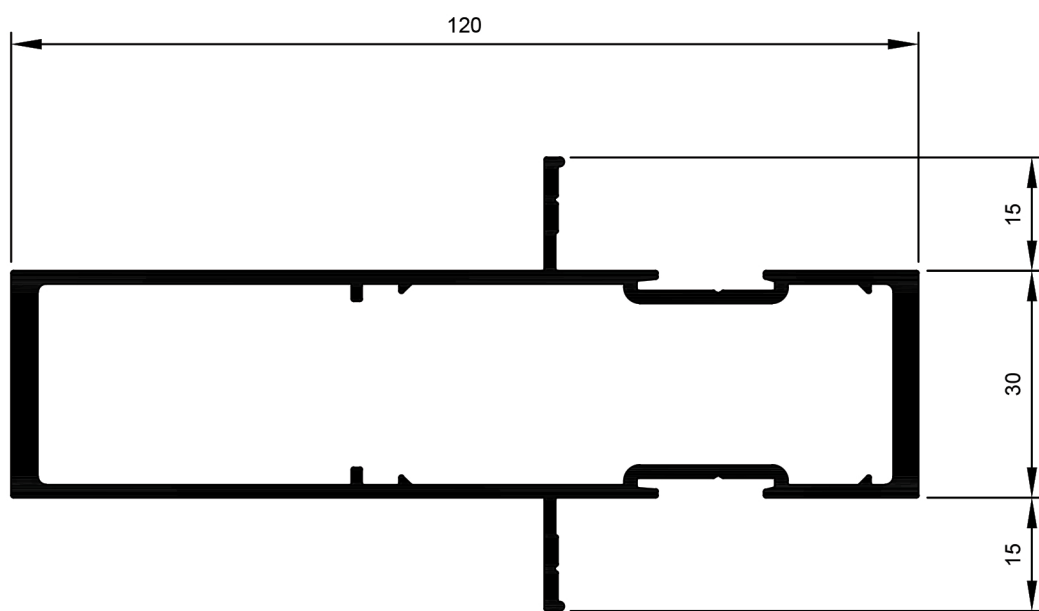

TSF014
Sill 150mm R6
Ix: 31.115cm⁴

TSF008
Mullion 75mm 26 WP
Ix: 23.213cm⁴

TSF011
Glazing Bar Aluc X
Ix: 7.009cm⁴

TSF007
Mullion 75mm 26
Ix: 23.198cm⁴

TSF010
Mullion 120
Ix: 115.033cm⁴

TSF009
Mullion 150mm
Ix: 241.035cm⁴