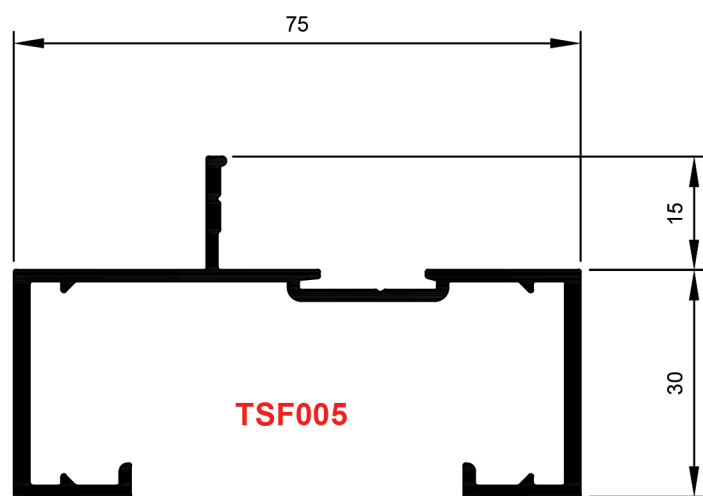

HD Shopfront System.

TSF003
Frame 75mm Door No Bead
Ix: 26.134cm⁴

TSF006
Frame 75mm Flat Back WP
Ix: 25.193cm⁴

TSF001
Frame 75mm 26B WP
Ix: 23.032cm⁴

TSF038
Frame 75mm 26B WP Aluc X
Ix: 22.099cm⁴

TSF005
Frame 75mm 26C
Ix: 26.247cm⁴

TSF002
Frame 75mm 26B
Ix: 21.956cm⁴

TSF040
Frame 75mm 26B Aluc X
Ix: 19.149cm⁴

TSF004
Frame Frame 120mm 120B
Ix: 115.657cm⁴

© Copyright 2021 Aluconnect
All rights reserved

Aluconnect reserves the right to make changes without notice.