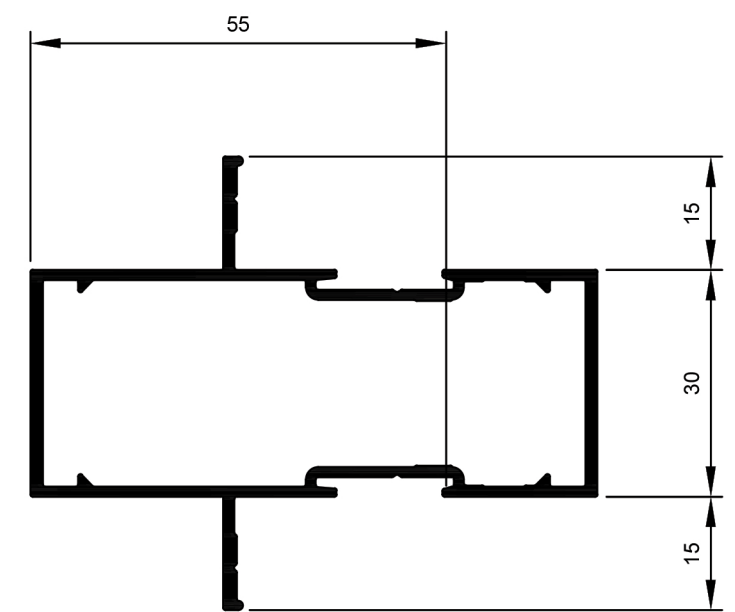

© Copyright 2024 Aluconnect
All rights reserved

Aluconnect reserves the right to make changes without notice.

HD Shopfront System.

TSF012
Sill 50mm R7
Ix: 10.246cm⁴

TSF013
Sill 85mm R4
Ix: 15.069cm⁴

TSF042
Sill 85mm R4 Aluc X
Ix: 12.410cm⁴

TSF014
Sill 150mm R6
Ix: 31.115cm⁴

TSF008
Mullion 75mm 26 WP
Ix: 23.213cm⁴

TSF011
Glazing Bar Aluc X
Ix: 7.009cm⁴

TSF007
Mullion 75mm 26
Ix: 23.198cm⁴

TSF010
Mullion 120
Ix: 115.033cm⁴

TSF009
Mullion 150mm
Ix: 241.035cm⁴