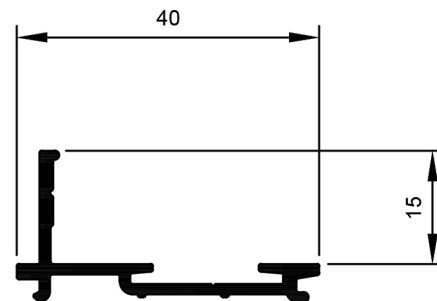

TSF032
Filler for R4
Ix: 1.821cm⁴