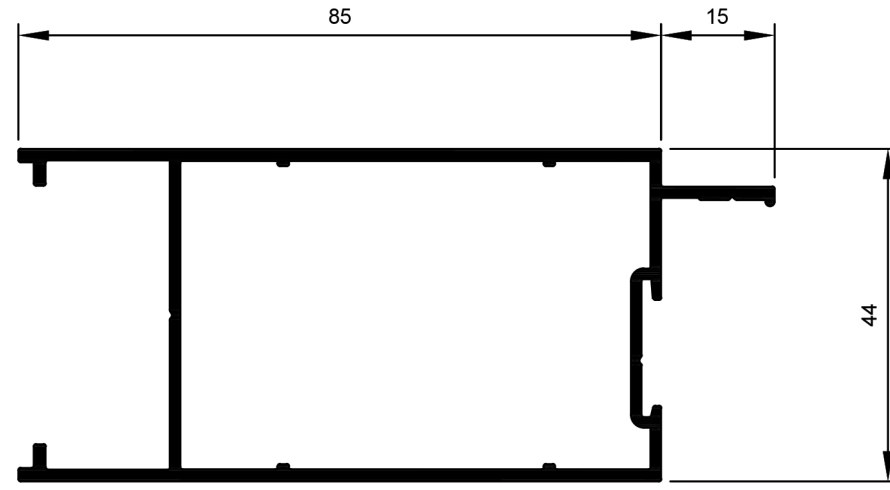

TSF013
Sill 85mm R4
Ix: 15.069cm⁴