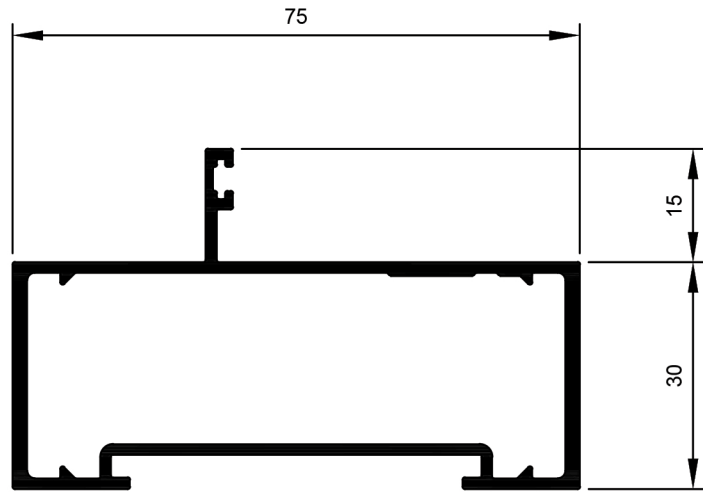

HD Shopfront System.

TSF003
Frame 75mm Door No Bead
Ix: 26.134cm⁴

TSF006
Frame 75mm Flat Back WP
Ix: 25.193cm⁴

TSF001
Frame 75mm 26B WP
Ix: 23.032cm⁴

TSF038
Frame 75mm 26B WP Aluc X
Ix: 22.099cm⁴

TSF005
Frame 75mm 26C
Ix: 26.247cm⁴

TSF002
Frame 75mm 26B
Ix: 21.956cm⁴

TSF040
Frame 75mm 26B Aluc X
Ix: 19.149cm⁴

TSF004
Frame Frame 120mm 120B
Ix: 115.657cm⁴

© Copyright 2021 Aluconnect
All rights reserved

Aluconnect reserves the right to make changes without notice.