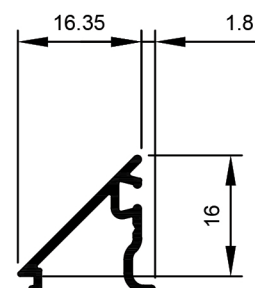

TSF027
Bead Angled Multi 13mm Gap
Ix: 0.141cm⁴