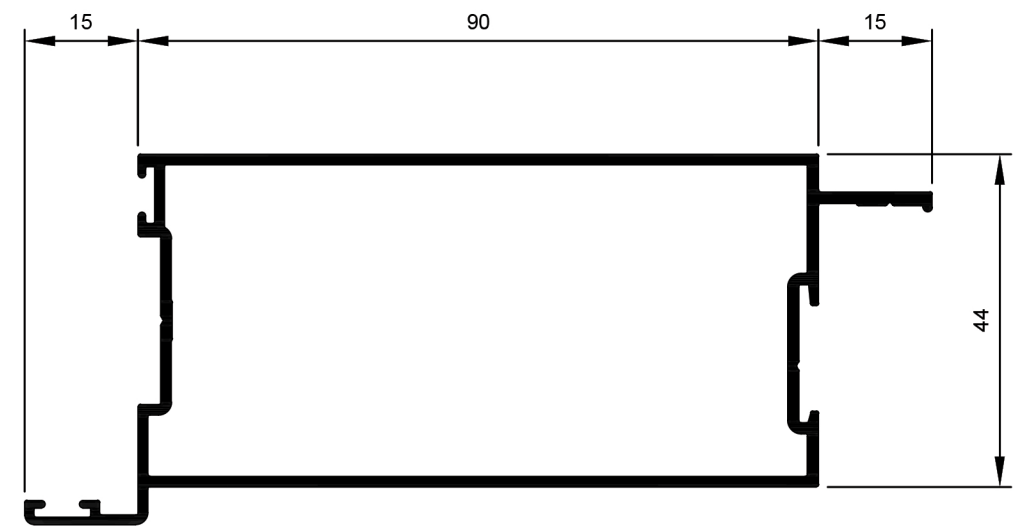

TSF016
Stile Door 60mm R11 WP
Ix: 10.842cm⁴

TSF017
Stile Door 90mm R9 WP
Ix: 16.095cm⁴

TSF021
Stile Door 45mm R12
Ix: 10.309cm⁴

TSF022
Stile Door 0mm R9 SP WP
Ix: 13.422cm⁴

TSF024
Stile Door 90mm R9 SP WP
Ix: 18.458cm⁴