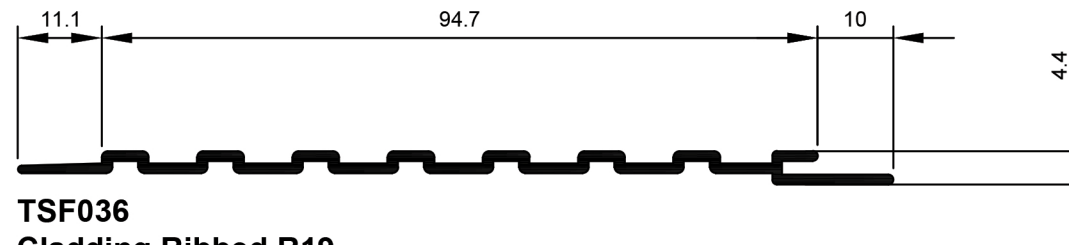

TSF033
Spigot Box
Ix: 14.979cm⁴

TSF034
Spigot U
Ix: 2.249cm⁴

TSF030
Astragal WP
Ix: 2.213cm⁴

TSF032
Filler for R4
Ix: 1.821cm⁴

TSF031
Adaptor Door
Ix: 1.501cm⁴

TSF036
Cladding Ribbed R19
Ix: 0.0.020cm⁴

TSF035
Cladding Slat 9mm Thick
Ix: 0.449cm⁴