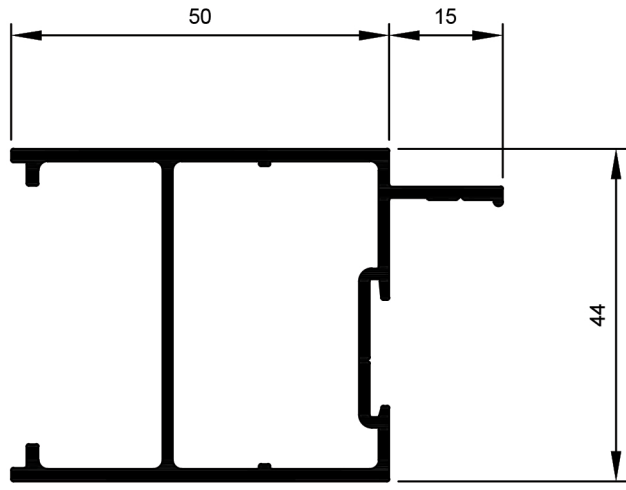

HD Shopfront System.

TSF012
Sill 50mm R7
Ix: 10.246cm⁴