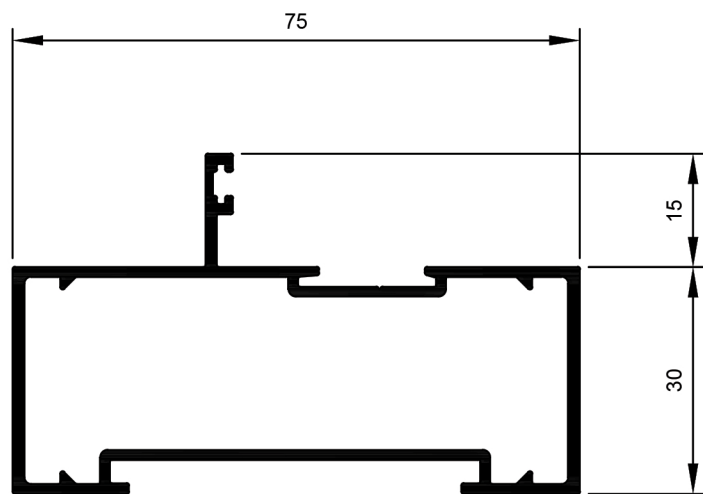

HD Shopfront System.

TSF003
Frame 75mm Door No Bead
Ix: 26.134cm⁴

TSF006
Frame 75mm Flat Back WP
Ix: 25.193cm⁴

TSF001
Frame 75mm 26B WP
Ix: 23.032cm⁴

TSF038
Frame 75mm 26B WP Aluc X
Ix: 22.099cm⁴

TSF005
Frame 75mm 26C
Ix: 26.247cm⁴

TSF002
Frame 75mm 26B
Ix: 21.956cm⁴

TSF040
Frame 75mm 26B Aluc X
Ix: 19.149cm⁴

TSF004
Frame Frame 120mm 120B
Ix: 115.657cm⁴

© Copyright 2021 Aluconnect
All rights reserved

Aluconnect reserves the right to make changes without notice.