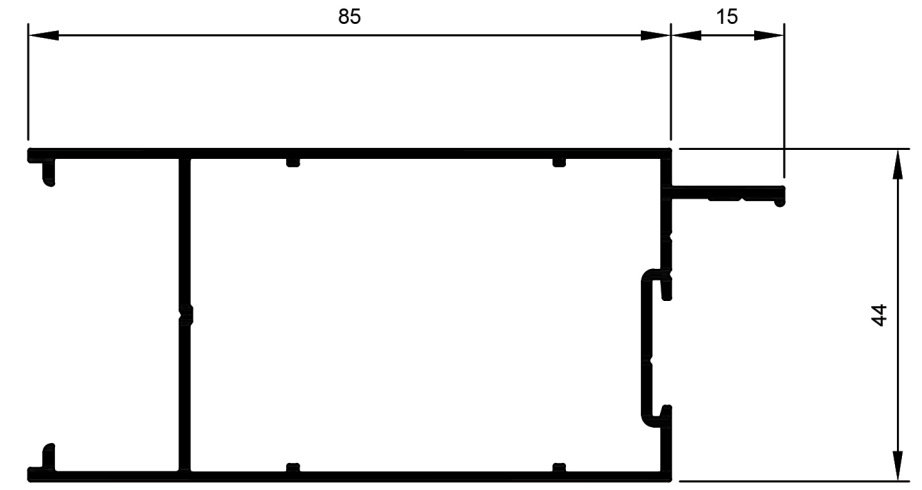

© Copyright 2024 Aluconnect
All rights reserved

Aluconnect reserves the right to make changes without notice.

HD Shopfront System.

TSF012
Sill 50mm R7
Ix: 10.246cm⁴

TSF013
Sill 85mm R4
Ix: 15.069cm⁴

TSF042
Sill 85mm R4 Aluc X
Ix: 12.410cm⁴