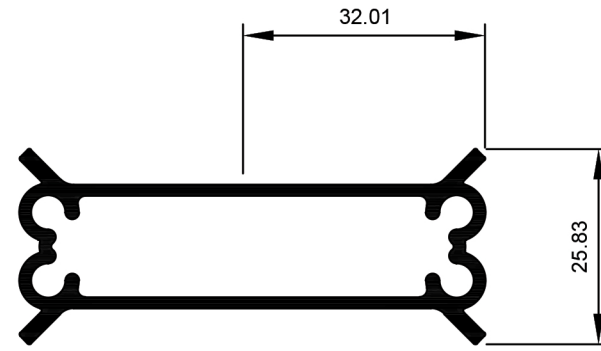

Telephone Number:

+27 82 724 8783

info@Aluconnect.co.za

© Copyright 2024 Aluconnect
All rights reserved

Aluconnect reserves the right to make changes without notice.

HD Shopfront System.

TSF029
Sash Window
Ix: 8.015cm⁴