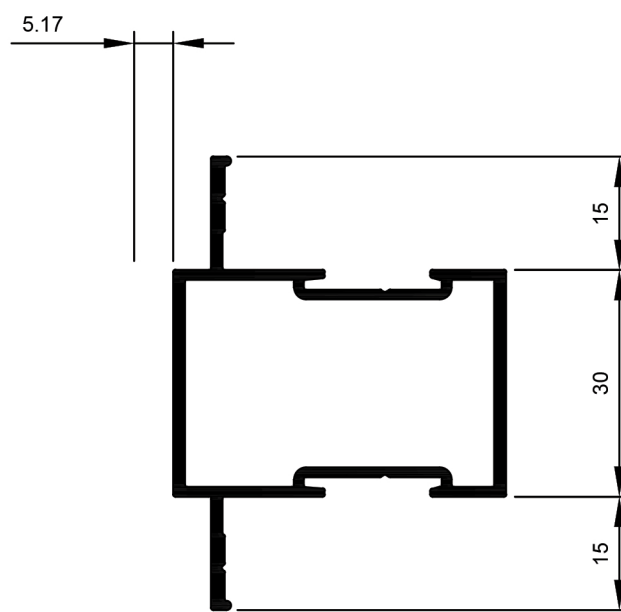

© Copyright 2024 Aluconnect
All rights reserved

Aluconnect reserves the right to make changes without notice.

HD Shopfront System.

TSF012
Sill 50mm R7
Ix: 10.246cm⁴

TSF013
Sill 85mm R4
Ix: 15.069cm⁴

TSF042
Sill 85mm R4 Aluc X
Ix: 12.410cm⁴

TSF014
Sill 150mm R6
Ix: 31.115cm⁴

TSF008
Mullion 75mm 26 WP
Ix: 23.213cm⁴

TSF011
Glazing Bar Aluc X
Ix: 7.009cm⁴

TSF007
Mullion 75mm 26
Ix: 23.198cm⁴

TSF010
Mullion 120
Ix: 115.033cm⁴

TSF009
Mullion 150mm
Ix: 241.035cm⁴