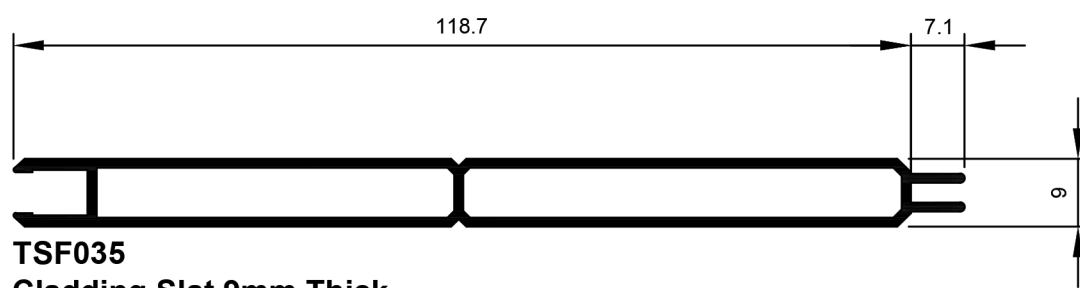

TSF033
Spigot Box
Ix: 14.979cm⁴

TSF034
Spigot U
Ix: 2.249cm⁴

TSF030
Astragal WP
Ix: 2.213cm⁴

TSF032
Filler for R4
Ix: 1.821cm⁴

TSF031
Adaptor Door
Ix: 1.501cm⁴

TSF036
Cladding Ribbed R19
Ix: 0.0.020cm⁴

TSF035
Cladding Slat 9mm Thick
Ix: 0.449cm⁴