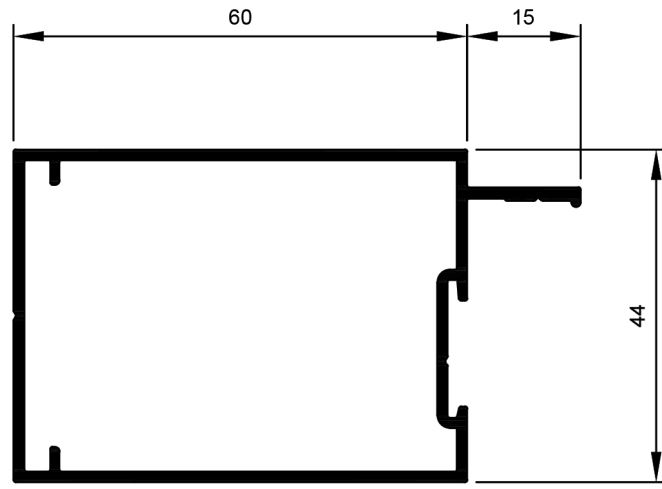

HD Shopfront System.

TSF018
Stile Door 45mm R1
Ix: 8.414cm⁴

TSF019
Stile Door 60mm R11
Ix: 10.269cm⁴

TSF043
Stile Door 60mm R11 Aluc X
Ix: 9.121cm⁴

TSF020
Stile Door 90mm R9
Ix: 14.878cm⁴

TSF015
Stile Door 45mm R3 SP
Ix: 8.361cm⁴