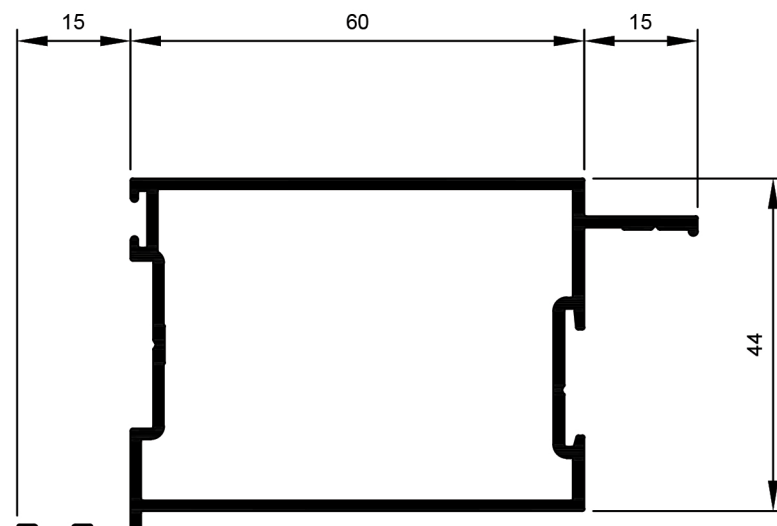

TSF022
Stile Door 0mm R9 SP WP
Ix: 13.422cm⁴