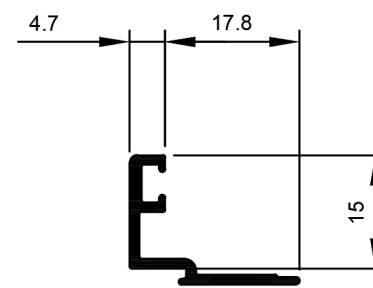

TSF028
Bead Square
Ix: 0.244cm⁴

© Copyright 2021 Aluconnect
All rights reserved

Aluconnect reserves the right to make changes without notice.

Aluconnect

96 Nelson Mandela Blvd
George
Western Cape

WWW.ALUCONNECT.CO.ZA

Rev. 23 January 2024