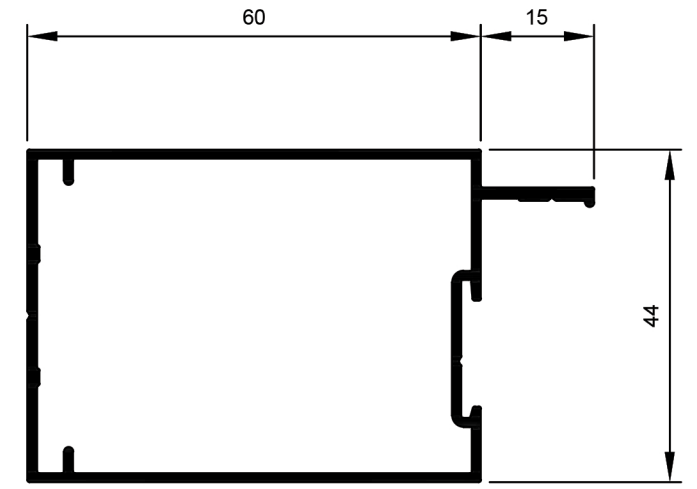

HD Shopfront System.

TSF018
Stile Door 45mm R1
Ix: 8.414cm⁴

TSF019
Stile Door 60mm R11
Ix: 10.269cm⁴

TSF043
Stile Door 60mm R11 Aluc X
Ix: 9.121cm⁴

TSF020
Stile Door 90mm R9
Ix: 14.878cm⁴

TSF015
Stile Door 45mm R3 SP
Ix: 8.361cm⁴