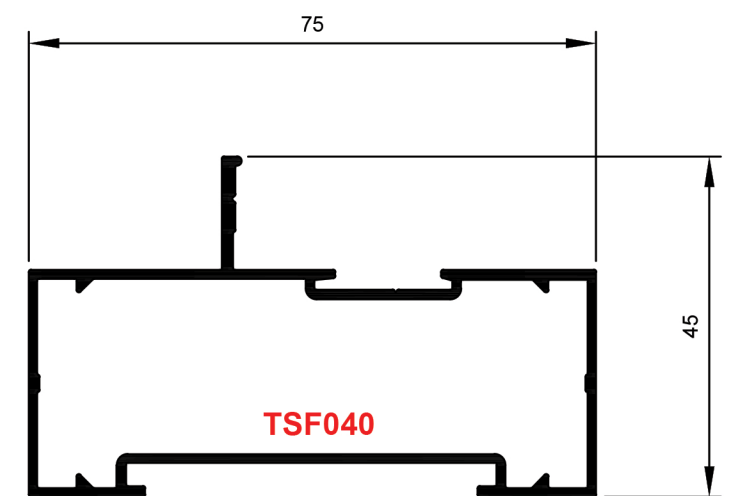

HD Shopfront System.

TSF003
Frame 75mm Door No Bead
Ix: 26.134cm⁴

TSF006
Frame 75mm Flat Back WP
Ix: 25.193cm⁴

TSF001
Frame 75mm 26B WP
Ix: 23.032cm⁴

TSF038
Frame 75mm 26B WP Aluc X
Ix: 22.099cm⁴

TSF005
Frame 75mm 26C
Ix: 26.247cm⁴

TSF002
Frame 75mm 26B
Ix: 21.956cm⁴

TSF040
Frame 75mm 26B Aluc X
Ix: 19.149cm⁴

TSF004
Frame Frame 120mm 120B
Ix: 115.657cm⁴

© Copyright 2021 Aluconnect
All rights reserved

Aluconnect reserves the right to make changes without notice.