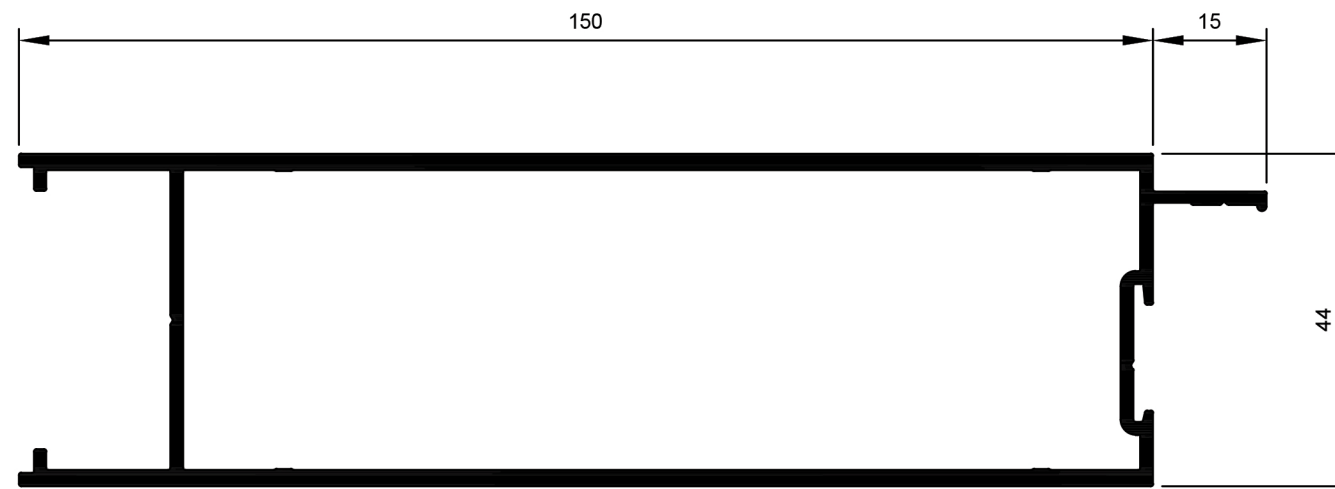

© Copyright 2024 Aluconnect
All rights reserved

Aluconnect reserves the right to make changes without notice.

HD Shopfront System.

TSF012
Sill 50mm R7
Ix: 10.246cm⁴

TSF013
Sill 85mm R4
Ix: 15.069cm⁴

TSF042
Sill 85mm R4 Aluc X
Ix: 12.410cm⁴