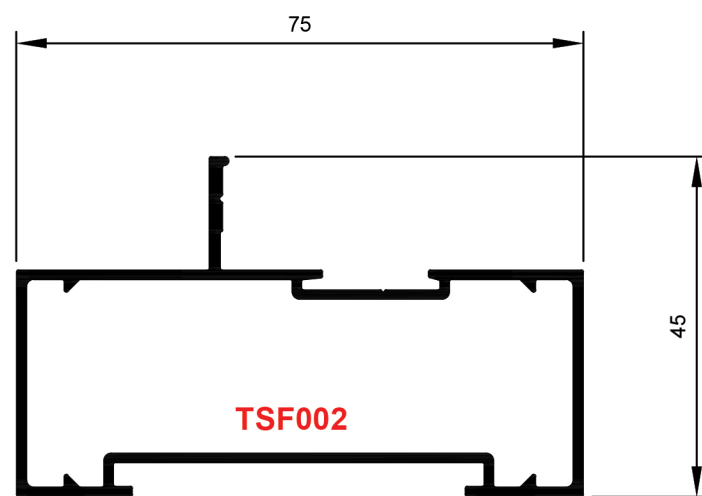

HD Shopfront System.

TSF003
Frame 75mm Door No Bead
Ix: 26.134cm⁴

TSF006
Frame 75mm Flat Back WP
Ix: 25.193cm⁴

TSF001
Frame 75mm 26B WP
Ix: 23.032cm⁴

TSF038
Frame 75mm 26B WP Aluc X
Ix: 22.099cm⁴

TSF005
Frame 75mm 26C
Ix: 26.247cm⁴

TSF002
Frame 75mm 26B
Ix: 21.956cm⁴

TSF040
Frame 75mm 26B Aluc X
Ix: 19.149cm⁴

TSF004
Frame Frame 120mm 120B
Ix: 115.657cm⁴

© Copyright 2021 Aluconnect
All rights reserved

Aluconnect reserves the right to make changes without notice.