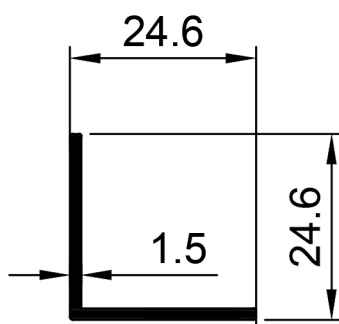

## Round and Square Tube Profiles.

**TST001**  
Square Tube 25 x 25 x 1.1mm  
Ix: 1.003cm<sup>4</sup>

**TST002**  
Square Tube 38 x 38 x 2mm  
Ix: 6.239cm<sup>4</sup>

**TST003**  
Square Tube 50 x 50 x 1.95mm  
Ix: 14.445cm<sup>4</sup>

**TST004**  
Square Tube 76 x 76 x 2mm  
Ix: 54.068cm<sup>4</sup>

**TEA001**  
Angle Equal 19 x 19 x 1.8mm  
Ix: 0.190cm<sup>4</sup>

**TEA002**  
Angle Equal 24.6 x 24.6 x 1.5mm  
Ix: 4.237cm<sup>4</sup>

**TEA006**  
Angle Equal 25 x 25 x 1.5mm  
Ix: 4.454cm<sup>4</sup>

**TEA003**  
Angle Equal 38 x 38 x 1.8mm  
Ix: 1.915cm<sup>4</sup>

**TEA004**  
Angle Equal 38 x 38 x 2mm  
Ix: 2.105cm<sup>4</sup>

**TEA007**  
Angle Equal 50 x 50 x 2mm  
Ix: 4.902cm<sup>4</sup>

**TRT003**  
Round Tube Dia 25.44 mm x 1.22mm  
Ix: 0.682cm<sup>4</sup>

**TFB001**  
Flat Bar 25mm x 1.6mm  
Ix: 0.001cm<sup>4</sup>  
Iy: 0.208cm<sup>4</sup>

**TFB002**  
Flat Bar 25mm x 2.8mm  
Ix: 0.005cm<sup>4</sup>  
Iy: 0.365cm<sup>4</sup>