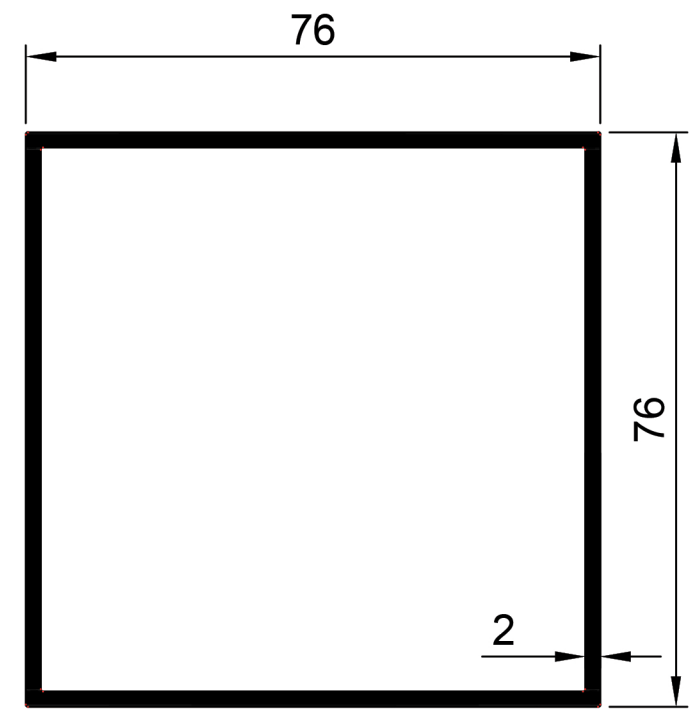

## Round and Square Tube Profiles.

**TST001**  
Square Tube 25 x 25 x 1.1mm  
Ix: 1.003cm<sup>4</sup>

**TST002**  
Square Tube 38 x 38 x 2mm  
Ix: 6.239cm<sup>4</sup>

**TST003**  
Square Tube 50 x 50 x 1.95mm  
Ix: 14.445cm<sup>4</sup>

**TST004**  
Square Tube 76 x 76 x 2mm  
Ix: 54.068cm<sup>4</sup>

**TEA001**  
Angle Equal 19 x 19 x 1.8mm  
Ix: 0.190cm<sup>4</sup>

**TEA002**  
Angle Equal 24.6 x 24.6 x 1.5mm  
Ix: 4.237cm<sup>4</sup>

**TEA006**  
Angle Equal 25 x 25 x 1.5mm  
Ix: 4.454cm<sup>4</sup>

**TEA003**  
Angle Equal 38 x 38 x 1.8mm  
Ix: 1.915cm<sup>4</sup>

**TEA004**  
Angle Equal 38 x 38 x 2mm  
Ix: 2.105cm<sup>4</sup>

**TEA007**  
Angle Equal 50 x 50 x 2mm  
Ix: 4.902cm<sup>4</sup>

**TRT003**  
Round Tube Dia 25.44 mm x 1.22mm  
Ix: 0.682cm<sup>4</sup>

**TFB001**  
Flat Bar 25mm x 1.6mm  
Ix: 0.001cm<sup>4</sup>  
Iy: 0.208cm<sup>4</sup>

**TFB002**  
Flat Bar 25mm x 2.8mm  
Ix: 0.005cm<sup>4</sup>  
Iy: 0.365cm<sup>4</sup>