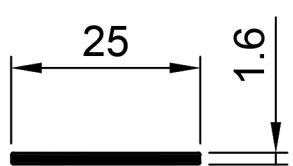

**TEA006**  
Angle Equal 25 x 25 x 1.5mm  
Ix: 4.454cm<sup>4</sup>

**TEA003**  
Angle Equal 38 x 38 x 1.8mm  
Ix: 1.915cm<sup>4</sup>

**TEA004**  
Angle Equal 38 x 38 x 2mm  
Ix: 2.105cm<sup>4</sup>

**TEA007**  
Angle Equal 50 x 50 x 2mm  
Ix: 4.902cm<sup>4</sup>

**TEA005**  
Angle Equal 50 x 50 x 2.9mm  
Ix: 6.925cm<sup>4</sup>

**TRT001**  
Round Tube Dia 19.2 mm x 1.2mm  
Ix: 0.276cm<sup>4</sup>

**TRT002**  
Round Tube Dia 22.0mm x 1.2mm  
Ix: 0.431cm<sup>4</sup>

**TRT003**  
Round Tube Dia 25.44 mm x 1.22mm  
Ix: 0.682cm<sup>4</sup>

**TFB001**  
Flat Bar 25mm x 1.6mm  
Ix: 0.001cm<sup>4</sup>  
Iy: 0.208cm<sup>4</sup>

**TFB002**  
Flat Bar 25mm x 2.8mm  
Ix: 0.005cm<sup>4</sup>  
Iy: 0.365cm<sup>4</sup>

**TFB003**  
Flat Bar 37.99mm x 1.6mm  
Ix: 0.001cm<sup>4</sup>  
Iy: 0.732cm<sup>4</sup>

**TFB004**  
Flat Bar 50mm x 2mm  
Ix: 0.003cm<sup>4</sup>  
Iy: 2.083cm<sup>4</sup>

© Copyright 2021 Aluconnect  
All rights reserved