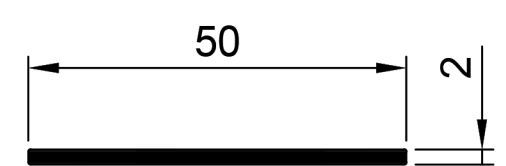

**TEA005**  
Angle Equal 50 x 50 x 2.9mm  
Ix: 6.925cm<sup>4</sup>

**TRT001**  
Round Tube Dia 19.2 mm x 1.2mm  
Ix: 0.276cm<sup>4</sup>

**TRT002**  
Round Tube Dia 22.0mm x 1.2mm  
Ix: 0.431cm<sup>4</sup>

**TRT003**  
Round Tube Dia 25.44 mm x 1.22mm  
Ix: 0.682cm<sup>4</sup>

**TFB001**  
Flat Bar 25mm x 1.6mm  
Ix: 0.001cm<sup>4</sup>  
Iy: 0.208cm<sup>4</sup>

**TFB002**  
Flat Bar 25mm x 2.8mm  
Ix: 0.005cm<sup>4</sup>  
Iy: 0.365cm<sup>4</sup>

**TFB003**  
Flat Bar 37.99mm x 1.6mm  
Ix: 0.001cm<sup>4</sup>  
Iy: 0.732cm<sup>4</sup>

**TFB004**  
Flat Bar 50mm x 2mm  
Ix: 0.003cm<sup>4</sup>  
Iy: 2.083cm<sup>4</sup>

© Copyright 2021 Aluconnect  
All rights reserved