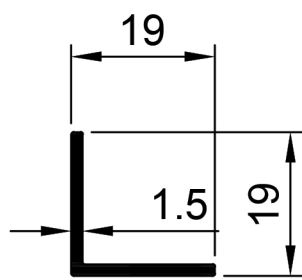

## Round and Square Tube Profiles.

**TST001**  
Square Tube 25 x 25 x 1.1mm  
Ix: 1.003cm<sup>4</sup>

**TST002**  
Square Tube 38 x 38 x 2mm  
Ix: 6.239cm<sup>4</sup>

**TST003**  
Square Tube 50 x 50 x 1.95mm  
Ix: 14.445cm<sup>4</sup>

**TST004**  
Square Tube 76 x 76 x 2mm  
Ix: 54.068cm<sup>4</sup>

**TEA001**  
Angle Equal 19 x 19 x 1.8mm  
Ix: 0.190cm<sup>4</sup>

**TEA002**  
Angle Equal 24.6 x 24.6 x 1.5mm  
Ix: 4.237cm<sup>4</sup>

**TEA006**  
Angle Equal 25 x 25 x 1.5mm  
Ix: 4.454cm<sup>4</sup>

**TEA003**  
Angle Equal 38 x 38 x 1.8mm  
Ix: 1.915cm<sup>4</sup>

**TEA004**  
Angle Equal 38 x 38 x 2mm  
Ix: 2.105cm<sup>4</sup>

**TEA007**  
Angle Equal 50 x 50 x 2mm  
Ix: 4.902cm<sup>4</sup>

**TRT003**  
Round Tube Dia 25.44 mm x 1.22mm  
Ix: 0.682cm<sup>4</sup>

**TFB001**  
Flat Bar 25mm x 1.6mm  
Ix: 0.001cm<sup>4</sup>  
Iy: 0.208cm<sup>4</sup>

**TFB002**  
Flat Bar 25mm x 2.8mm  
Ix: 0.005cm<sup>4</sup>  
Iy: 0.365cm<sup>4</sup>