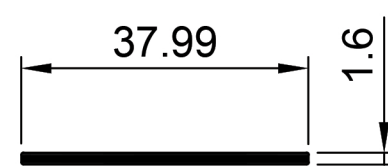

**TEA006**  
Angle Equal 25 x 25 x 1.5mm  
Ix: 4.454cm<sup>4</sup>

**TEA003**  
Angle Equal 38 x 38 x 1.8mm  
Ix: 1.915cm<sup>4</sup>

**TEA004**  
Angle Equal 38 x 38 x 2mm  
Ix: 2.105cm<sup>4</sup>

**TEA007**  
Angle Equal 50 x 50 x 2mm  
Ix: 4.902cm<sup>4</sup>

**TEA005**  
Angle Equal 50 x 50 x 2.9mm  
Ix: 6.925cm<sup>4</sup>

**TRT001**  
Round Tube Dia 19.2 mm x 1.2mm  
Ix: 0.276cm<sup>4</sup>

**TRT002**  
Round Tube Dia 22.0mm x 1.2mm  
Ix: 0.431cm<sup>4</sup>

**TRT003**  
Round Tube Dia 25.44 mm x 1.22mm  
Ix: 0.682cm<sup>4</sup>

**TFB001**  
Flat Bar 25mm x 1.6mm  
Ix: 0.001cm<sup>4</sup>  
Iy: 0.208cm<sup>4</sup>

**TFB002**  
Flat Bar 25mm x 2.8mm  
Ix: 0.005cm<sup>4</sup>  
Iy: 0.365cm<sup>4</sup>