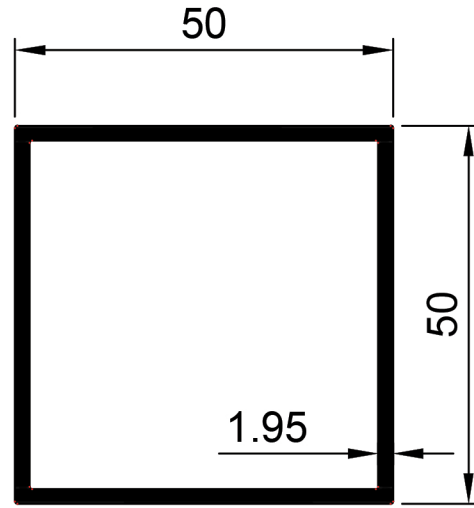

## Round and Square Tube Profiles.

**TST001**  
Square Tube 25 x 25 x 1.1mm  
Ix: 1.003cm<sup>4</sup>

**TST002**  
Square Tube 38 x 38 x 2mm  
Ix: 6.239cm<sup>4</sup>

**TST003**  
Square Tube 50 x 50 x 1.95mm  
Ix: 14.445cm<sup>4</sup>

**TST004**  
Square Tube 76 x 76 x 2mm  
Ix: 54.068cm<sup>4</sup>

**TEA001**  
Angle Equal 19 x 19 x 1.8mm  
Ix: 0.190cm<sup>4</sup>

**TEA002**  
Angle Equal 24.6 x 24.6 x 1.5mm  
Ix: 4.237cm<sup>4</sup>

**TEA006**  
Angle Equal 25 x 25 x 1.5mm  
Ix: 4.454cm<sup>4</sup>

**TEA003**  
Angle Equal 38 x 38 x 1.8mm  
Ix: 1.915cm<sup>4</sup>

**TEA004**  
Angle Equal 38 x 38 x 2mm  
Ix: 2.105cm<sup>4</sup>

**TEA007**  
Angle Equal 50 x 50 x 2mm  
Ix: 4.902cm<sup>4</sup>

**TRT003**  
Round Tube Dia 25.44 mm x 1.22mm  
Ix: 0.682cm<sup>4</sup>

**TFB001**  
Flat Bar 25mm x 1.6mm  
Ix: 0.001cm<sup>4</sup>  
Iy: 0.208cm<sup>4</sup>

**TFB002**  
Flat Bar 25mm x 2.8mm  
Ix: 0.005cm<sup>4</sup>  
Iy: 0.365cm<sup>4</sup>