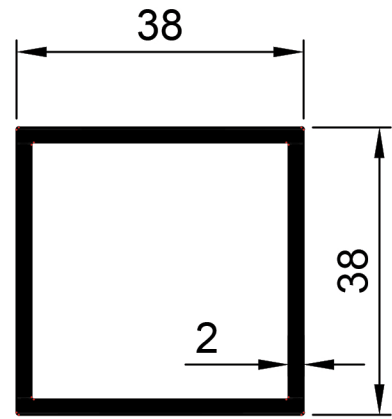

## Round and Square Tube Profiles.

**TST001**  
Square Tube 25 x 25 x 1.1mm  
Ix: 1.003cm<sup>4</sup>

**TST002**  
Square Tube 38 x 38 x 2mm  
Ix: 6.239cm<sup>4</sup>

**TST003**  
Square Tube 50 x 50 x 1.95mm  
Ix: 14.445cm<sup>4</sup>

**TST004**  
Square Tube 76 x 76 x 2mm  
Ix: 54.068cm<sup>4</sup>

**TEA001**  
Angle Equal 19 x 19 x 1.8mm  
Ix: 0.190cm<sup>4</sup>

**TEA002**  
Angle Equal 24.6 x 24.6 x 1.5mm  
Ix: 4.237cm<sup>4</sup>

**TEA006**  
Angle Equal 25 x 25 x 1.5mm  
Ix: 4.454cm<sup>4</sup>

**TEA003**  
Angle Equal 38 x 38 x 1.8mm  
Ix: 1.915cm<sup>4</sup>

**TEA004**  
Angle Equal 38 x 38 x 2mm  
Ix: 2.105cm<sup>4</sup>

**TEA007**  
Angle Equal 50 x 50 x 2mm  
Ix: 4.902cm<sup>4</sup>

**TRT003**  
Round Tube Dia 25.44 mm x 1.22mm  
Ix: 0.682cm<sup>4</sup>

**TFB001**  
Flat Bar 25mm x 1.6mm  
Ix: 0.001cm<sup>4</sup>  
Iy: 0.208cm<sup>4</sup>

**TFB002**  
Flat Bar 25mm x 2.8mm  
Ix: 0.005cm<sup>4</sup>  
Iy: 0.365cm<sup>4</sup>