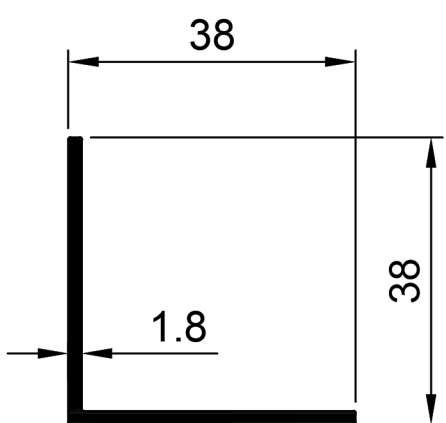

**TST004**  
Square Tube 76 x 76 x 2mm  
Ix: 54.068cm<sup>4</sup>

**TEA001**  
Angle Equal 19 x 19 x 1.8mm  
Ix: 0.190cm<sup>4</sup>

**TEA002**  
Angle Equal 24.6 x 24.6 x 1.5mm  
Ix: 4.237cm<sup>4</sup>

**TEA006**  
Angle Equal 25 x 25 x 1.5mm  
Ix: 4.454cm<sup>4</sup>

**TEA003**  
Angle Equal 38 x 38 x 1.8mm  
Ix: 1.915cm<sup>4</sup>

**TEA004**  
Angle Equal 38 x 38 x 2mm  
Ix: 2.105cm<sup>4</sup>

**TEA007**  
Angle Equal 50 x 50 x 2mm  
Ix: 4.902cm<sup>4</sup>

**TEA005**  
Angle Equal 50 x 50 x 2.9mm  
Ix: 6.925cm<sup>4</sup>

**TRT001**  
Round Tube Dia 19.2 mm x 1.2mm  
Ix: 0.276cm<sup>4</sup>

**TRT002**  
Round Tube Dia 22.0mm x 1.2mm  
Ix: 0.431cm<sup>4</sup>

**TRT003**  
Round Tube Dia 25.44 mm x 1.22mm  
Ix: 0.682cm<sup>4</sup>

**TFB001**  
Flat Bar 25mm x 1.6mm  
Ix: 0.001cm<sup>4</sup>  
Iy: 0.208cm<sup>4</sup>

**TFB002**  
Flat Bar 25mm x 2.8mm  
Ix: 0.005cm<sup>4</sup>  
Iy: 0.365cm<sup>4</sup>