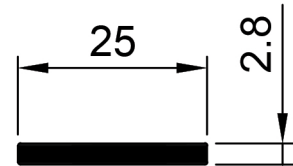

**TEA006**  
Angle Equal 25 x 25 x 1.5mm  
Ix: 4.454cm<sup>4</sup>

**TEA003**  
Angle Equal 38 x 38 x 1.8mm  
Ix: 1.915cm<sup>4</sup>

**TEA004**  
Angle Equal 38 x 38 x 2mm  
Ix: 2.105cm<sup>4</sup>

**TEA007**  
Angle Equal 50 x 50 x 2mm  
Ix: 4.902cm<sup>4</sup>

**TEA005**  
Angle Equal 50 x 50 x 2.9mm  
Ix: 6.925cm<sup>4</sup>

**TRT001**  
Round Tube Dia 19.2 mm x 1.2mm  
Ix: 0.276cm<sup>4</sup>

**TRT002**  
Round Tube Dia 22.0mm x 1.2mm  
Ix: 0.431cm<sup>4</sup>

**TRT003**  
Round Tube Dia 25.44 mm x 1.22mm  
Ix: 0.682cm<sup>4</sup>

**TFB001**  
Flat Bar 25mm x 1.6mm  
Ix: 0.001cm<sup>4</sup>  
Iy: 0.208cm<sup>4</sup>

**TFB002**  
Flat Bar 25mm x 2.8mm  
Ix: 0.005cm<sup>4</sup>  
Iy: 0.365cm<sup>4</sup>

**TFB003**  
Flat Bar 37.99mm x 1.6mm  
Ix: 0.001cm<sup>4</sup>  
Iy: 0.732cm<sup>4</sup>

**TFB004**  
Flat Bar 50mm x 2mm  
Ix: 0.003cm<sup>4</sup>  
Iy: 2.083cm<sup>4</sup>

© Copyright 2021 Aluconnect  
All rights reserved