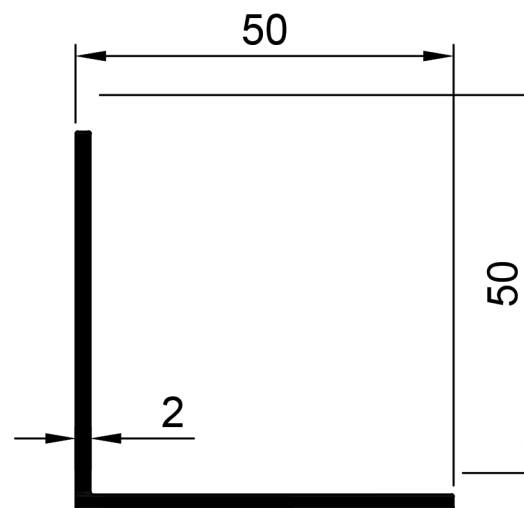

**TST004**  
Square Tube 76 x 76 x 2mm  
Ix: 54.068cm<sup>4</sup>

**TEA001**  
Angle Equal 19 x 19 x 1.8mm  
Ix: 0.190cm<sup>4</sup>

**TEA002**  
Angle Equal 24.6 x 24.6 x 1.5mm  
Ix: 4.237cm<sup>4</sup>

**TEA006**  
Angle Equal 25 x 25 x 1.5mm  
Ix: 4.454cm<sup>4</sup>

**TEA003**  
Angle Equal 38 x 38 x 1.8mm  
Ix: 1.915cm<sup>4</sup>

**TEA004**  
Angle Equal 38 x 38 x 2mm  
Ix: 2.105cm<sup>4</sup>

**TEA007**  
Angle Equal 50 x 50 x 2mm  
Ix: 4.902cm<sup>4</sup>

**TEA005**  
Angle Equal 50 x 50 x 2.9mm  
Ix: 6.925cm<sup>4</sup>

**TRT001**  
Round Tube Dia 19.2 mm x 1.2mm  
Ix: 0.276cm<sup>4</sup>

**TRT002**  
Round Tube Dia 22.0mm x 1.2mm  
Ix: 0.431cm<sup>4</sup>

**TRT003**  
Round Tube Dia 25.44 mm x 1.22mm  
Ix: 0.682cm<sup>4</sup>

**TFB001**  
Flat Bar 25mm x 1.6mm  
Ix: 0.001cm<sup>4</sup>  
Iy: 0.208cm<sup>4</sup>

**TFB002**  
Flat Bar 25mm x 2.8mm  
Ix: 0.005cm<sup>4</sup>  
Iy: 0.365cm<sup>4</sup>