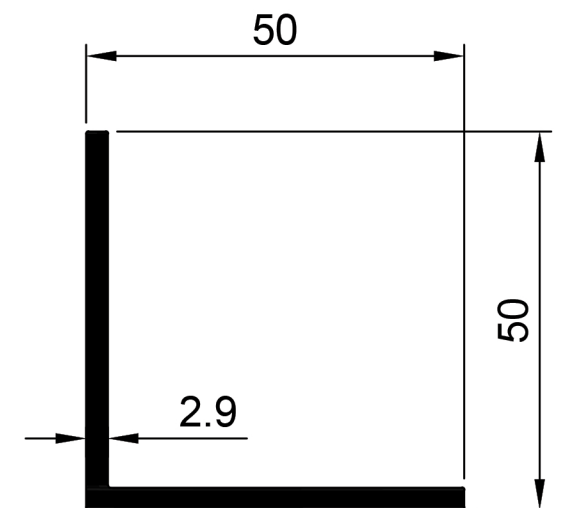

**TST004**  
Square Tube 76 x 76 x 2mm  
Ix: 54.068cm<sup>4</sup>

**TEA001**  
Angle Equal 19 x 19 x 1.8mm  
Ix: 0.190cm<sup>4</sup>

**TEA002**  
Angle Equal 24.6 x 24.6 x 1.5mm  
Ix: 4.237cm<sup>4</sup>

**TEA006**  
Angle Equal 25 x 25 x 1.5mm  
Ix: 4.454cm<sup>4</sup>

**TEA003**  
Angle Equal 38 x 38 x 1.8mm  
Ix: 1.915cm<sup>4</sup>

**TEA004**  
Angle Equal 38 x 38 x 2mm  
Ix: 2.105cm<sup>4</sup>

**TEA007**  
Angle Equal 50 x 50 x 2mm  
Ix: 4.902cm<sup>4</sup>

**TEA005**  
Angle Equal 50 x 50 x 2.9mm  
Ix: 6.925cm<sup>4</sup>

**TRT001**  
Round Tube Dia 19.2 mm x 1.2mm  
Ix: 0.276cm<sup>4</sup>

**TRT002**  
Round Tube Dia 22.0mm x 1.2mm  
Ix: 0.431cm<sup>4</sup>

**TRT003**  
Round Tube Dia 25.44 mm x 1.22mm  
Ix: 0.682cm<sup>4</sup>

**TFB001**  
Flat Bar 25mm x 1.6mm  
Ix: 0.001cm<sup>4</sup>  
Iy: 0.208cm<sup>4</sup>

**TFB002**  
Flat Bar 25mm x 2.8mm  
Ix: 0.005cm<sup>4</sup>  
Iy: 0.365cm<sup>4</sup>