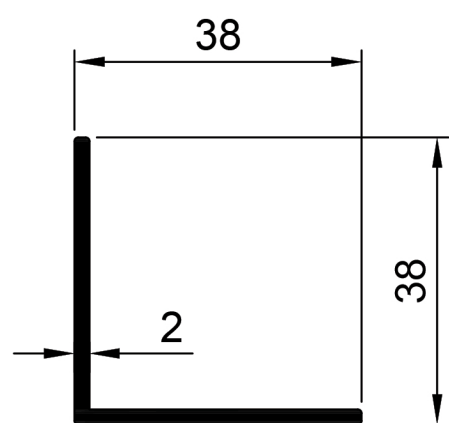

**TST004**  
Square Tube 76 x 76 x 2mm  
Ix: 54.068cm<sup>4</sup>

**TEA001**  
Angle Equal 19 x 19 x 1.8mm  
Ix: 0.190cm<sup>4</sup>

**TEA002**  
Angle Equal 24.6 x 24.6 x 1.5mm  
Ix: 4.237cm<sup>4</sup>

**TEA006**  
Angle Equal 25 x 25 x 1.5mm  
Ix: 4.454cm<sup>4</sup>

**TEA003**  
Angle Equal 38 x 38 x 1.8mm  
Ix: 1.915cm<sup>4</sup>

**TEA004**  
Angle Equal 38 x 38 x 2mm  
Ix: 2.105cm<sup>4</sup>

**TEA007**  
Angle Equal 50 x 50 x 2mm  
Ix: 4.902cm<sup>4</sup>

**TEA005**  
Angle Equal 50 x 50 x 2.9mm  
Ix: 6.925cm<sup>4</sup>

**TRT001**  
Round Tube Dia 19.2 mm x 1.2mm  
Ix: 0.276cm<sup>4</sup>

**TRT002**  
Round Tube Dia 22.0mm x 1.2mm  
Ix: 0.431cm<sup>4</sup>

**TRT003**  
Round Tube Dia 25.44 mm x 1.22mm  
Ix: 0.682cm<sup>4</sup>

**TFB001**  
Flat Bar 25mm x 1.6mm  
Ix: 0.001cm<sup>4</sup>  
Iy: 0.208cm<sup>4</sup>

**TFB002**  
Flat Bar 25mm x 2.8mm  
Ix: 0.005cm<sup>4</sup>  
Iy: 0.365cm<sup>4</sup>