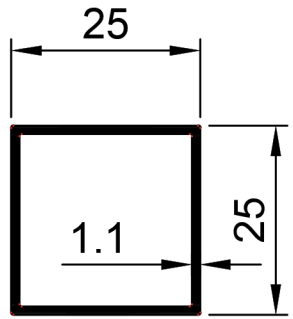

## Round and Square Tube Profiles.

**TST001**  
Square Tube 25 x 25 x 1.1mm  
Ix: 1.003cm<sup>4</sup>

**TST002**  
Square Tube 38 x 38 x 2mm  
Ix: 6.239cm<sup>4</sup>

**TST003**  
Square Tube 50 x 50 x 1.95mm  
Ix: 14.445cm<sup>4</sup>

**TST004**  
Square Tube 76 x 76 x 2mm  
Ix: 54.068cm<sup>4</sup>

**TEA001**  
Angle Equal 19 x 19 x 1.8mm  
Ix: 0.190cm<sup>4</sup>

**TEA002**  
Angle Equal 24.6 x 24.6 x 1.5mm  
Ix: 4.237cm<sup>4</sup>

**TEA006**  
Angle Equal 25 x 25 x 1.5mm  
Ix: 4.454cm<sup>4</sup>

**TEA003**  
Angle Equal 38 x 38 x 1.8mm  
Ix: 1.915cm<sup>4</sup>

**TEA004**  
Angle Equal 38 x 38 x 2mm  
Ix: 2.105cm<sup>4</sup>

**TEA007**  
Angle Equal 50 x 50 x 2mm  
Ix: 4.902cm<sup>4</sup>

**TRT003**  
Round Tube Dia 25.44 mm x 1.22mm  
Ix: 0.682cm<sup>4</sup>

**TFB001**  
Flat Bar 25mm x 1.6mm  
Ix: 0.001cm<sup>4</sup>  
Iy: 0.208cm<sup>4</sup>

**TFB002**  
Flat Bar 25mm x 2.8mm  
Ix: 0.005cm<sup>4</sup>  
Iy: 0.365cm<sup>4</sup>