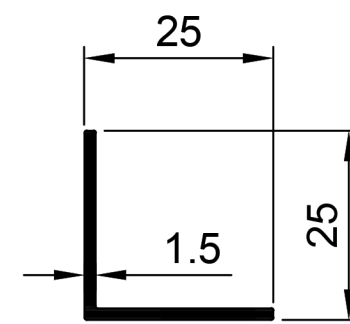

## Round and Square Tube Profiles.

**TST001**  
Square Tube 25 x 25 x 1.1mm  
Ix: 1.003cm<sup>4</sup>

**TST002**  
Square Tube 38 x 38 x 2mm  
Ix: 6.239cm<sup>4</sup>

**TST003**  
Square Tube 50 x 50 x 1.95mm  
Ix: 14.445cm<sup>4</sup>

**TST004**  
Square Tube 76 x 76 x 2mm  
Ix: 54.068cm<sup>4</sup>

**TEA001**  
Angle Equal 19 x 19 x 1.8mm  
Ix: 0.190cm<sup>4</sup>

**TEA002**  
Angle Equal 24.6 x 24.6 x 1.5mm  
Ix: 4.237cm<sup>4</sup>

**TEA006**  
Angle Equal 25 x 25 x 1.5mm  
Ix: 4.454cm<sup>4</sup>

**TEA003**  
Angle Equal 38 x 38 x 1.8mm  
Ix: 1.915cm<sup>4</sup>

**TEA004**  
Angle Equal 38 x 38 x 2mm  
Ix: 2.105cm<sup>4</sup>

**TEA007**  
Angle Equal 50 x 50 x 2mm  
Ix: 4.902cm<sup>4</sup>

**TRT003**  
Round Tube Dia 25.44 mm x 1.22mm  
Ix: 0.682cm<sup>4</sup>

**TFB001**  
Flat Bar 25mm x 1.6mm  
Ix: 0.001cm<sup>4</sup>  
Iy: 0.208cm<sup>4</sup>

**TFB002**  
Flat Bar 25mm x 2.8mm  
Ix: 0.005cm<sup>4</sup>  
Iy: 0.365cm<sup>4</sup>