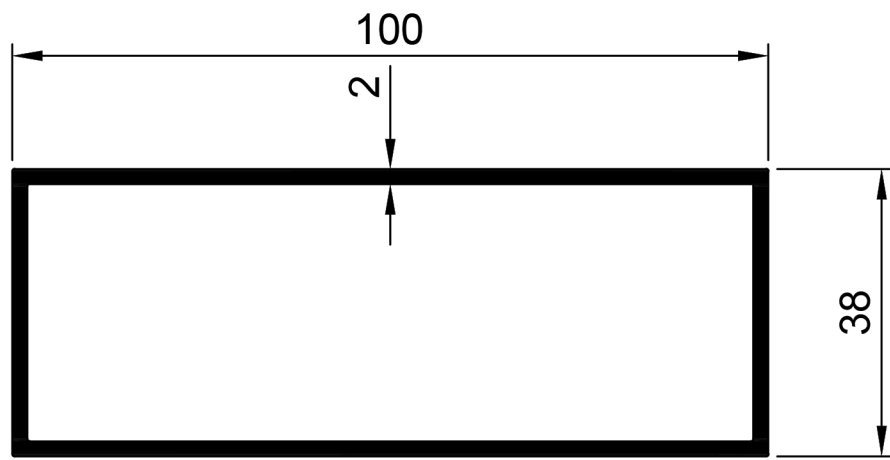

Rectangular Tube Profiles.

TRT001
Rect Tube 18mm x 12mm x 1.2mm
Ix: 0.144cm⁴
Iy: 0.278cm⁴

TRT002
Rect Tube 50mm x 25mm x 1.5mm
Ix: 2.338cm⁴
Iy: 6.998cm⁴

TRT003
Rect Tube 76mm x 38mm x 1.5mm
Ix: 1.112cm⁴
Iy: 33.235cm⁴

TRT004
Rect Tube 100mm x 38mm x 2mm
Ix: 14.278cm⁴
Iy: 65.956cm⁴

TRT005
Rect Tube 100mm x 50mm x 2mm
Ix: 26.289cm⁴
Iy: 77.482cm⁴

TRT006
Rect Tube 150mm x 38mm x 2mm
Ix: 20.765cm⁴
Iy: 186.899cm⁴

TRT007
Rect Tube 150mm x 50mm x 2mm
Ix: 37.815cm⁴
Iy: 213.185cm⁴