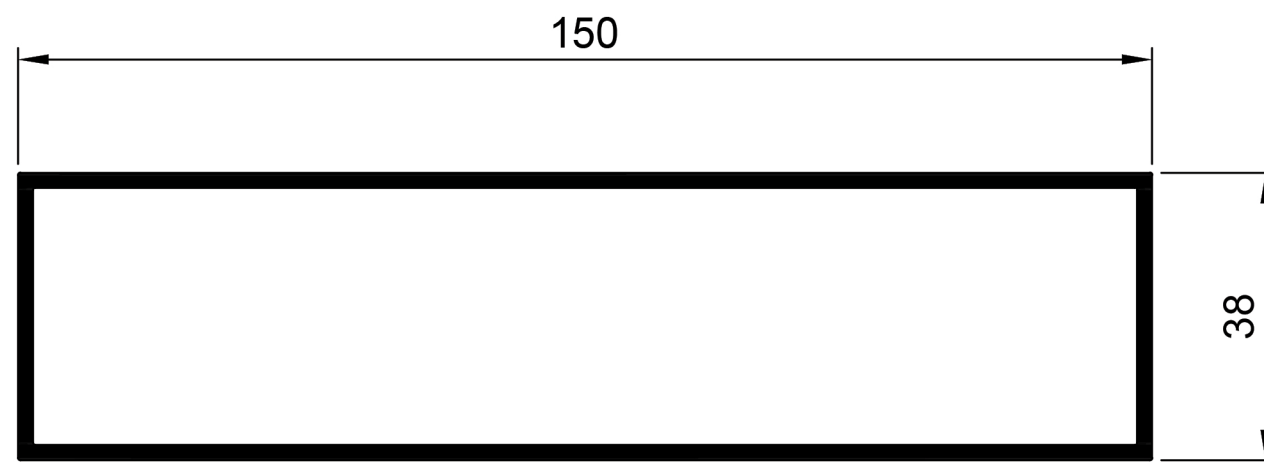

Rectangular Tube Profiles.

TRT001
Rect Tube 18mm x 12mm x 1.2mm
Ix: 0.144cm⁴
Iy: 0.278cm⁴

TRT002
Rect Tube 50mm x 25mm x 1.5mm
Ix: 2.338cm⁴
Iy: 6.998cm⁴

TRT003
Rect Tube 76mm x 38mm x 1.5mm
Ix: 1.112cm⁴
Iy: 33.235cm⁴

TRT004
Rect Tube 100mm x 38mm x 2mm
Ix: 14.278cm⁴
Iy: 65.956cm⁴

TRT005
Rect Tube 100mm x 50mm x 2mm
Ix: 26.289cm⁴
Iy: 77.482cm⁴

TRT006
Rect Tube 150mm x 38mm x 2mm
Ix: 20.765cm⁴
Iy: 186.899cm⁴

TRT007
Rect Tube 150mm x 50mm x 2mm
Ix: 37.815cm⁴
Iy: 213.185cm⁴