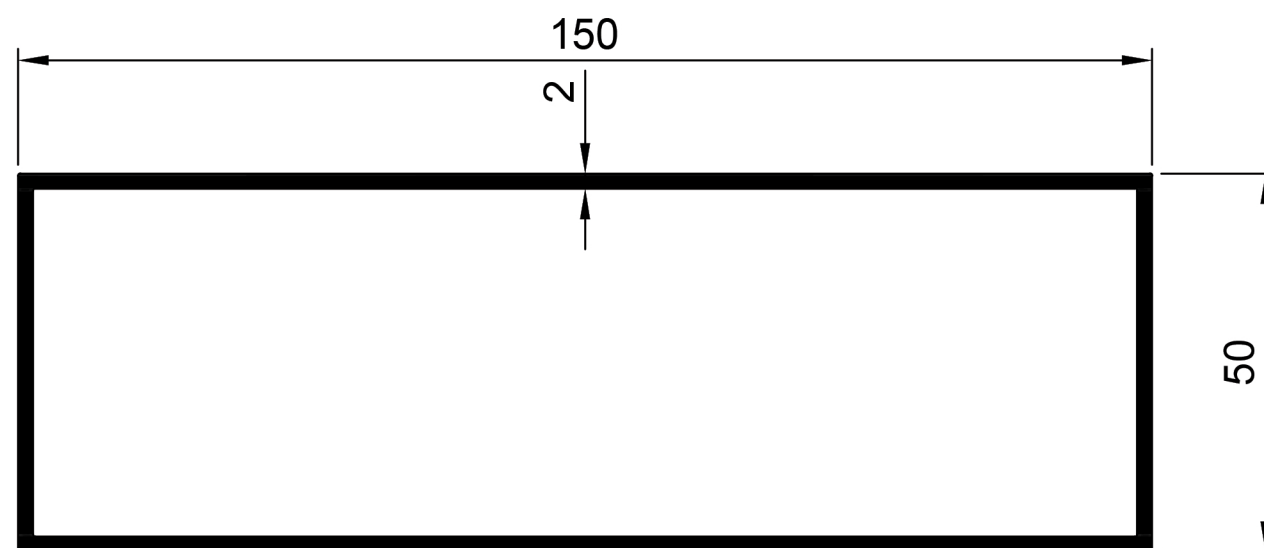

Rectangular Tube Profiles.

TRT001
Rect Tube 18mm x 12mm x 1.2mm
Ix: 0.144cm⁴
Iy: 0.278cm⁴

TRT002
Rect Tube 50mm x 25mm x 1.5mm
Ix: 2.338cm⁴
Iy: 6.998cm⁴

TRT003
Rect Tube 76mm x 38mm x 1.5mm
Ix: 1.112cm⁴
Iy: 33.235cm⁴

TRT004
Rect Tube 100mm x 38mm x 2mm
Ix: 14.278cm⁴
Iy: 65.956cm⁴

TRT005
Rect Tube 100mm x 50mm x 2mm
Ix: 26.289cm⁴
Iy: 77.482cm⁴

TRT006
Rect Tube 150mm x 38mm x 2mm
Ix: 20.765cm⁴
Iy: 186.899cm⁴

TRT007
Rect Tube 150mm x 50mm x 2mm
Ix: 37.815cm⁴
Iy: 213.185cm⁴