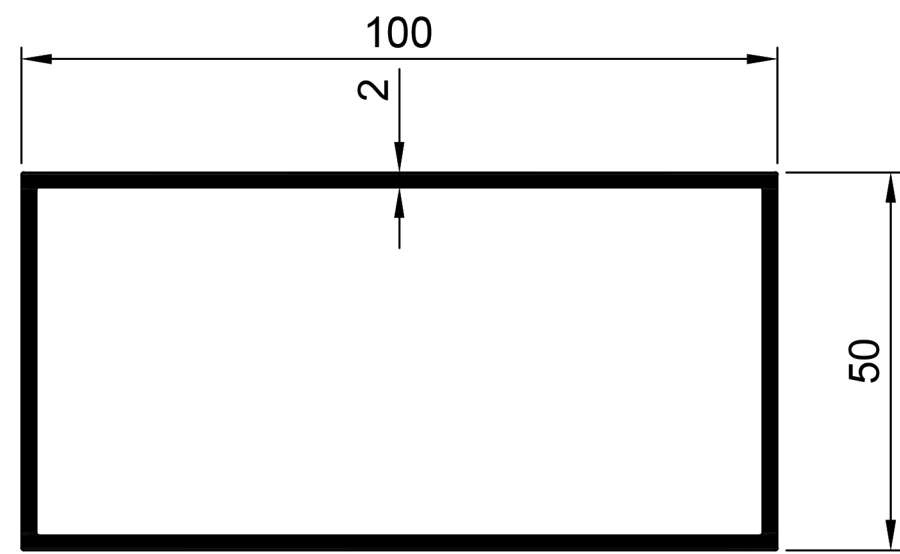

Rectangular Tube Profiles.

TRT001
Rect Tube 18mm x 12mm x 1.2mm
Ix: 0.144cm⁴
Iy: 0.278cm⁴

TRT002
Rect Tube 50mm x 25mm x 1.5mm
Ix: 2.338cm⁴
Iy: 6.998cm⁴

TRT003
Rect Tube 76mm x 38mm x 1.5mm
Ix: 1.112cm⁴
Iy: 33.235cm⁴

TRT004
Rect Tube 100mm x 38mm x 2mm
Ix: 14.278cm⁴
Iy: 65.956cm⁴

TRT005
Rect Tube 100mm x 50mm x 2mm
Ix: 26.289cm⁴
Iy: 77.482cm⁴

TRT006
Rect Tube 150mm x 38mm x 2mm
Ix: 20.765cm⁴
Iy: 186.899cm⁴

TRT007
Rect Tube 150mm x 50mm x 2mm
Ix: 37.815cm⁴
Iy: 213.185cm⁴