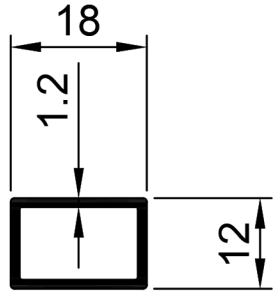

Rectangular Tube Profiles.

TRT001
Rect Tube 18mm x 12mm x 1.2mm
Ix: 0.144cm⁴
Iy: 0.278cm⁴

TRT002
Rect Tube 50mm x 25mm x 1.5mm
Ix: 2.338cm⁴
Iy: 6.998cm⁴

TRT003
Rect Tube 76mm x 38mm x 1.5mm
Ix: 1.112cm⁴
Iy: 33.235cm⁴

TRT004
Rect Tube 100mm x 38mm x 2mm
Ix: 14.278cm⁴
Iy: 65.956cm⁴

TRT005
Rect Tube 100mm x 50mm x 2mm
Ix: 26.289cm⁴
Iy: 77.482cm⁴

TRT006
Rect Tube 150mm x 38mm x 2mm
Ix: 20.765cm⁴
Iy: 186.899cm⁴

TRT007
Rect Tube 150mm x 50mm x 2mm
Ix: 37.815cm⁴
Iy: 213.185cm⁴