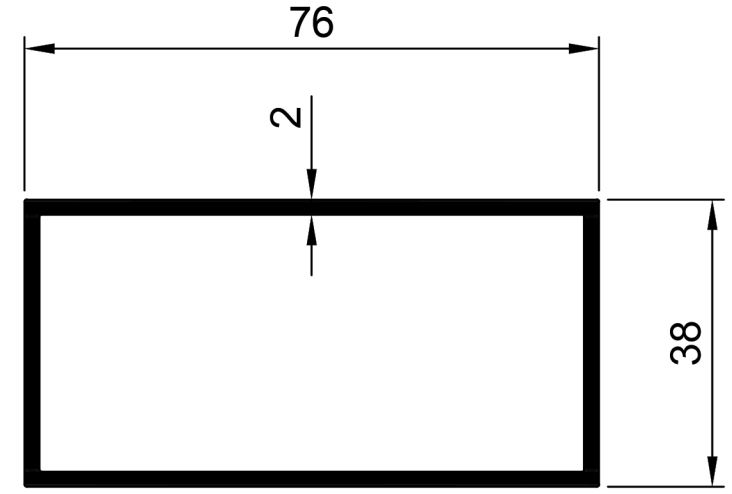

Rectangular Tube Profiles.

TRT001
Rect Tube 18mm x 12mm x 1.2mm
Ix: 0.144cm⁴
Iy: 0.278cm⁴

TRT002
Rect Tube 50mm x 25mm x 1.5mm
Ix: 2.338cm⁴
Iy: 6.998cm⁴

TRT003
Rect Tube 76mm x 38mm x 1.5mm
Ix: 1.112cm⁴
Iy: 33.235cm⁴

TRT004
Rect Tube 100mm x 38mm x 2mm
Ix: 14.278cm⁴
Iy: 65.956cm⁴

TRT005
Rect Tube 100mm x 50mm x 2mm
Ix: 26.289cm⁴
Iy: 77.482cm⁴

TRT006
Rect Tube 150mm x 38mm x 2mm
Ix: 20.765cm⁴
Iy: 186.899cm⁴

TRT007
Rect Tube 150mm x 50mm x 2mm
Ix: 37.815cm⁴
Iy: 213.185cm⁴