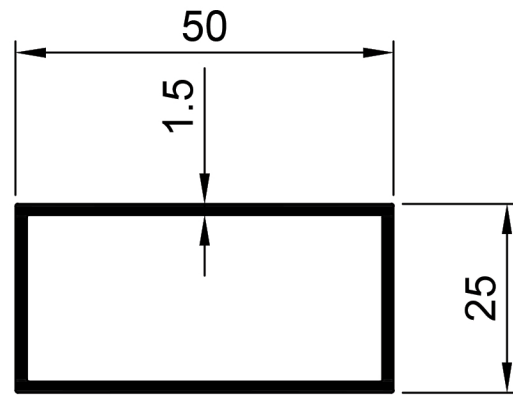

Rectangular Tube Profiles.

TRT001
Rect Tube 18mm x 12mm x 1.2mm
Ix: 0.144cm⁴
Iy: 0.278cm⁴

TRT002
Rect Tube 50mm x 25mm x 1.5mm
Ix: 2.338cm⁴
Iy: 6.998cm⁴

TRT003
Rect Tube 76mm x 38mm x 1.5mm
Ix: 1.112cm⁴
Iy: 33.235cm⁴

TRT004
Rect Tube 100mm x 38mm x 2mm
Ix: 14.278cm⁴
Iy: 65.956cm⁴

TRT005
Rect Tube 100mm x 50mm x 2mm
Ix: 26.289cm⁴
Iy: 77.482cm⁴

TRT006
Rect Tube 150mm x 38mm x 2mm
Ix: 20.765cm⁴
Iy: 186.899cm⁴

TRT007
Rect Tube 150mm x 50mm x 2mm
Ix: 37.815cm⁴
Iy: 213.185cm⁴