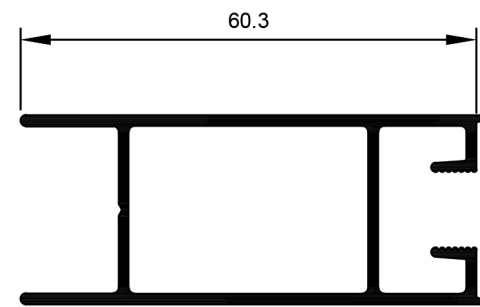

## HD Patio Door Door System.

TPD001  
Head Double  
Ix: 19.790cm<sup>4</sup>

TPD017  
Head Double Aluc X  
Ix: 16.207cm<sup>4</sup>

TPD003  
Jamb Double  
Ix: 17.051cm<sup>4</sup>

TPD019  
Jamb Double Aluc X  
Ix: 15.493cm<sup>4</sup>

TPD002  
Sill Double  
Ix: 14.101cm<sup>4</sup>

TPD018  
Sill Double Aluc X  
Ix: 12.412cm<sup>4</sup>

TPD015  
Threshold Double  
Ix: 1.768cm<sup>4</sup>

TPD016  
Cove Head  
Ix: 0.624cm<sup>4</sup>

TPD004  
Sash Sill and Head  
Ix: 1.834cm<sup>4</sup>

TPD005  
Stile Fixed  
Ix: 1.828cm<sup>4</sup>

TPD006  
Stile Lock  
Ix: 2.784cm<sup>4</sup>

TPD007  
Stile Meeting Male  
Ix: 3.147cm<sup>4</sup>

TPD010  
Stile Meeting Female HD  
Ix: 12.981cm<sup>4</sup>

TPD009  
Stile Meeting Male HD  
Ix: 13.322cm<sup>4</sup>

TPD013  
Stile Meeting Female HD Extra  
Ix: 25.693cm<sup>4</sup>

TPD009  
Stile Meeting Male HD Extra  
Ix: 26.055cm<sup>4</sup>

TPD008  
Interlocker  
Ix: 2.656cm<sup>4</sup>