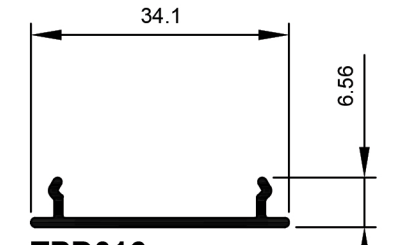

## HD Patio Door Door System.

TPD001  
Head Double  
Ix: 19.790cm<sup>4</sup>

TPD017  
Head Double Aluc X  
Ix: 16.207cm<sup>4</sup>

TPD003  
Jamb Double  
Ix: 17.051cm<sup>4</sup>

TPD019  
Jamb Double Aluc X  
Ix: 15.493cm<sup>4</sup>

TPD002  
Sill Double  
Ix: 14.101cm<sup>4</sup>

TPD018  
Sill Double Aluc X  
Ix: 12.412cm<sup>4</sup>

TPD015  
Threshold Double  
Ix: 1.768cm<sup>4</sup>

TPD016  
Cove Head  
Ix: 0.624cm<sup>4</sup>

TPD004  
Sash Sill and Head  
Ix: 1.834cm<sup>4</sup>

TPD005  
Stile Fixed  
Ix: 1.828cm<sup>4</sup>

TPD006  
Stile Lock  
Ix: 2.784cm<sup>4</sup>

TPD007  
Stile Meeting Male  
Ix: 3.147cm<sup>4</sup>

TPD010  
Stile Meeting Female HD  
Ix: 12.981cm<sup>4</sup>

TPD009  
Stile Meeting Male HD  
Ix: 13.322cm<sup>4</sup>

TPD013  
Stile Meeting Female HD Extra  
Ix: 25.693cm<sup>4</sup>

TPD009  
Stile Meeting Male HD Extra  
Ix: 26.055cm<sup>4</sup>

TPD008  
Interlocker  
Ix: 2.656cm<sup>4</sup>