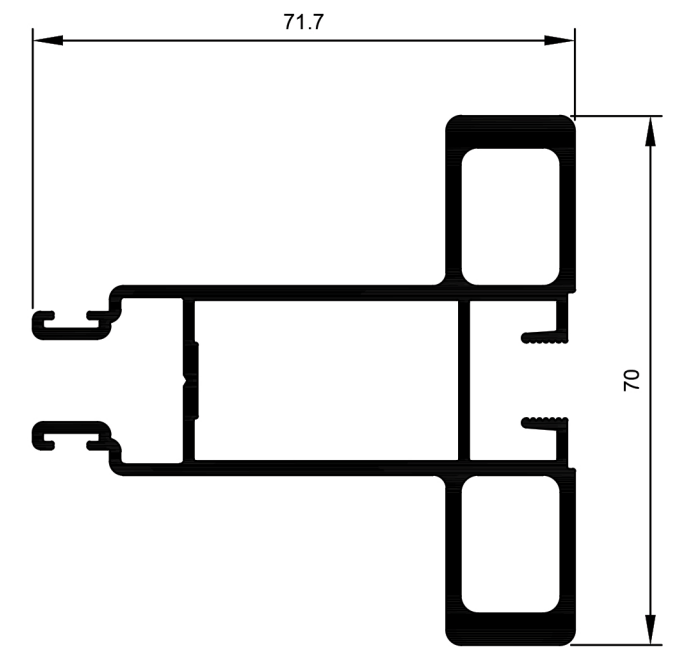

TPD002  
Sill Double  
Ix: 14.101cm<sup>4</sup>

TPD018  
Sill Double Aluc X  
Ix: 12.412cm<sup>4</sup>

TPD015  
Threshold Double  
Ix: 1.768cm<sup>4</sup>

TPD016  
Cove Head  
Ix: 0.624cm<sup>4</sup>

TPD004  
Sash Sill and Head  
Ix: 1.834cm<sup>4</sup>

TPD005  
Stile Fixed  
Ix: 1.828cm<sup>4</sup>

TPD006  
Stile Lock  
Ix: 2.784cm<sup>4</sup>

TPD007  
Stile Meeting Male  
Ix: 3.147cm<sup>4</sup>

TPD010  
Stile Meeting Female HD  
Ix: 12.981cm<sup>4</sup>

TPD009  
Stile Meeting Male HD  
Ix: 13.322cm<sup>4</sup>

TPD013  
Stile Meeting Female HD Extra  
Ix: 25.693cm<sup>4</sup>

TPD009  
Stile Meeting Male HD Extra  
Ix: 26.055cm<sup>4</sup>

TPD008  
Interlocker  
Ix: 2.656cm<sup>4</sup>

TPD0011  
Interlocker HD  
Ix: 12.952cm<sup>4</sup>

TPD0014  
Interlocker HD Extra  
Ix: 25.732cm<sup>4</sup>

© Copyright 2021 Aluconnect  
All rights reserved

Aluconnect reserves the right to make changes without notice.