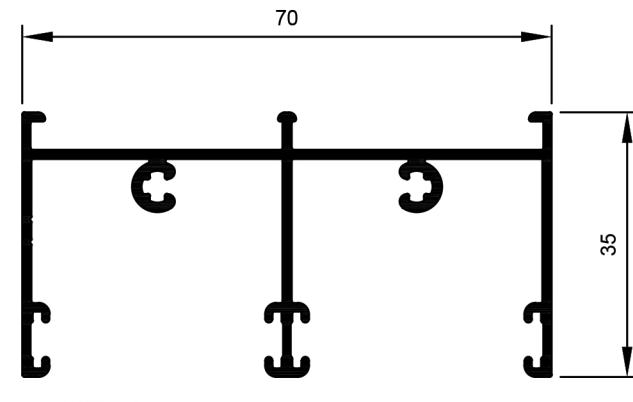

## HD Patio Door Door System.

TPD001  
Head Double  
Ix: 19.790cm<sup>4</sup>

TPD017  
Head Double Aluc X  
Ix: 16.207cm<sup>4</sup>

TPD003  
Jamb Double  
Ix: 17.051cm<sup>4</sup>

TPD019  
Jamb Double Aluc X  
Ix: 15.493cm<sup>4</sup>

TPD002  
Sill Double  
Ix: 14.101cm<sup>4</sup>

TPD018  
Sill Double Aluc X  
Ix: 12.412cm<sup>4</sup>

TPD015  
Threshold Double  
Ix: 1.768cm<sup>4</sup>

TPD016  
Cove Head  
Ix: 0.624cm<sup>4</sup>

TPD004  
Sash Sill and Head  
Ix: 1.834cm<sup>4</sup>

TPD005  
Stile Fixed  
Ix: 1.828cm<sup>4</sup>

TPD006  
Stile Lock  
Ix: 2.784cm<sup>4</sup>

TPD007  
Stile Meeting Male  
Ix: 3.147cm<sup>4</sup>

TPD010  
Stile Meeting Female HD  
Ix: 12.981cm<sup>4</sup>

TPD009  
Stile Meeting Male HD  
Ix: 13.322cm<sup>4</sup>

TPD013  
Stile Meeting Female HD Extra  
Ix: 25.693cm<sup>4</sup>

TPD009  
Stile Meeting Male HD Extra  
Ix: 26.055cm<sup>4</sup>

TPD008  
Interlocker  
Ix: 2.656cm<sup>4</sup>