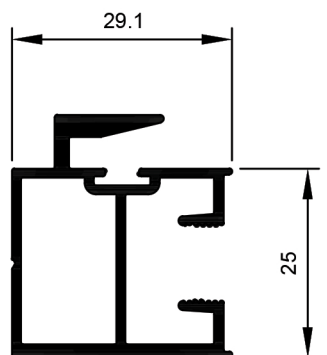

TPD002  
Sill Double  
Ix: 14.101cm<sup>4</sup>

TPD018  
Sill Double Aluc X  
Ix: 12.412cm<sup>4</sup>

TPD015  
Threshold Double  
Ix: 1.768cm<sup>4</sup>

TPD016  
Cove Head  
Ix: 0.624cm<sup>4</sup>

TPD004  
Sash Sill and Head  
Ix: 1.834cm<sup>4</sup>

TPD005  
Stile Fixed  
Ix: 1.828cm<sup>4</sup>

TPD006  
Stile Lock  
Ix: 2.784cm<sup>4</sup>

TPD007  
Stile Meeting Male  
Ix: 3.147cm<sup>4</sup>

TPD010  
Stile Meeting Female HD  
Ix: 12.981cm<sup>4</sup>

TPD009  
Stile Meeting Male HD  
Ix: 13.322cm<sup>4</sup>

TPD013  
Stile Meeting Female HD Extra  
Ix: 25.693cm<sup>4</sup>

TPD009  
Stile Meeting Male HD Extra  
Ix: 26.055cm<sup>4</sup>

TPD008  
Interlocker  
Ix: 2.656cm<sup>4</sup>

TPD0011  
Interlocker HD  
Ix: 12.952cm<sup>4</sup>

TPD0014  
Interlocker HD Extra  
Ix: 25.732cm<sup>4</sup>

© Copyright 2021 Aluconnect  
All rights reserved

Aluconnect reserves the right to make changes without notice.