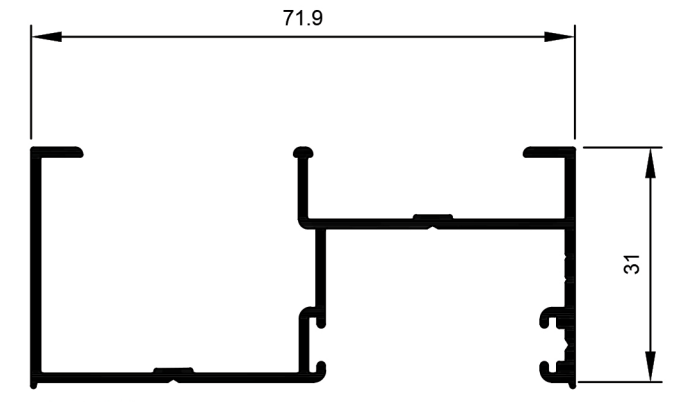

## HD Patio Door Door System.

TPD001  
Head Double  
Ix: 19.790cm<sup>4</sup>

TPD017  
Head Double Aluc X  
Ix: 16.207cm<sup>4</sup>

TPD003  
Jamb Double  
Ix: 17.051cm<sup>4</sup>

TPD019  
Jamb Double Aluc X  
Ix: 15.493cm<sup>4</sup>

TPD002  
Sill Double  
Ix: 14.101cm<sup>4</sup>

TPD018  
Sill Double Aluc X  
Ix: 12.412cm<sup>4</sup>

TPD015  
Threshold Double  
Ix: 1.768cm<sup>4</sup>

TPD016  
Cove Head  
Ix: 0.624cm<sup>4</sup>

TPD004  
Sash Sill and Head  
Ix: 1.834cm<sup>4</sup>

TPD005  
Stile Fixed  
Ix: 1.828cm<sup>4</sup>

TPD006  
Stile Lock  
Ix: 2.784cm<sup>4</sup>

TPD007  
Stile Meeting Male  
Ix: 3.147cm<sup>4</sup>

TPD010  
Stile Meeting Female HD  
Ix: 12.981cm<sup>4</sup>

TPD009  
Stile Meeting Male HD  
Ix: 13.322cm<sup>4</sup>

TPD013  
Stile Meeting Female HD Extra  
Ix: 25.693cm<sup>4</sup>

TPD009  
Stile Meeting Male HD Extra  
Ix: 26.055cm<sup>4</sup>

TPD008  
Interlocker  
Ix: 2.656cm<sup>4</sup>