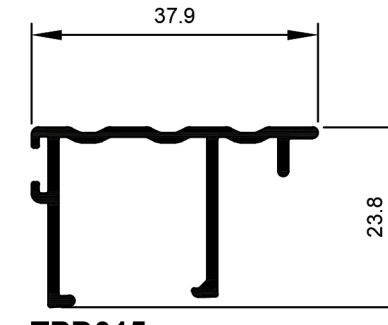

## HD Patio Door Door System.

TPD001  
Head Double  
Ix: 19.790cm<sup>4</sup>

TPD017  
Head Double Aluc X  
Ix: 16.207cm<sup>4</sup>

TPD003  
Jamb Double  
Ix: 17.051cm<sup>4</sup>

TPD019  
Jamb Double Aluc X  
Ix: 15.493cm<sup>4</sup>

TPD002  
Sill Double  
Ix: 14.101cm<sup>4</sup>

TPD018  
Sill Double Aluc X  
Ix: 12.412cm<sup>4</sup>

TPD015  
Threshold Double  
Ix: 1.768cm<sup>4</sup>

TPD016  
Cove Head  
Ix: 0.624cm<sup>4</sup>

TPD004  
Sash Sill and Head  
Ix: 1.834cm<sup>4</sup>

TPD005  
Stile Fixed  
Ix: 1.828cm<sup>4</sup>

TPD006  
Stile Lock  
Ix: 2.784cm<sup>4</sup>

TPD007  
Stile Meeting Male  
Ix: 3.147cm<sup>4</sup>

TPD010  
Stile Meeting Female HD  
Ix: 12.981cm<sup>4</sup>

TPD009  
Stile Meeting Male HD  
Ix: 13.322cm<sup>4</sup>

TPD013  
Stile Meeting Female HD Extra  
Ix: 25.693cm<sup>4</sup>

TPD009  
Stile Meeting Male HD Extra  
Ix: 26.055cm<sup>4</sup>

TPD008  
Interlocker  
Ix: 2.656cm<sup>4</sup>