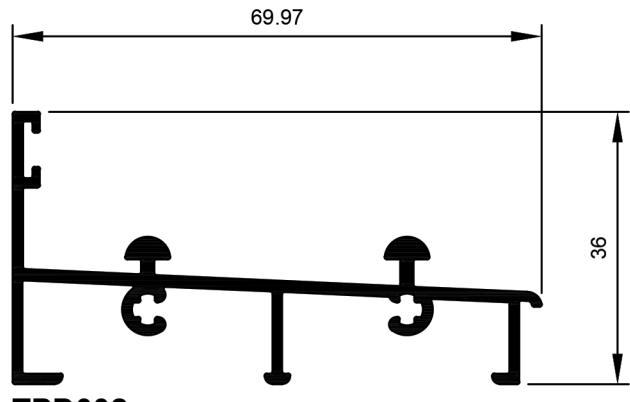

## HD Patio Door Door System.

TPD001  
Head Double  
Ix: 19.790cm<sup>4</sup>

TPD017  
Head Double Aluc X  
Ix: 16.207cm<sup>4</sup>

TPD003  
Jamb Double  
Ix: 17.051cm<sup>4</sup>

TPD019  
Jamb Double Aluc X  
Ix: 15.493cm<sup>4</sup>

TPD002  
Sill Double  
Ix: 14.101cm<sup>4</sup>

TPD018  
Sill Double Aluc X  
Ix: 12.412cm<sup>4</sup>

TPD015  
Threshold Double  
Ix: 1.768cm<sup>4</sup>

TPD016  
Cove Head  
Ix: 0.624cm<sup>4</sup>

TPD004  
Sash Sill and Head  
Ix: 1.834cm<sup>4</sup>

TPD005  
Stile Fixed  
Ix: 1.828cm<sup>4</sup>

TPD006  
Stile Lock  
Ix: 2.784cm<sup>4</sup>

TPD007  
Stile Meeting Male  
Ix: 3.147cm<sup>4</sup>

TPD010  
Stile Meeting Female HD  
Ix: 12.981cm<sup>4</sup>

TPD009  
Stile Meeting Male HD  
Ix: 13.322cm<sup>4</sup>

TPD013  
Stile Meeting Female HD Extra  
Ix: 25.693cm<sup>4</sup>

TPD009  
Stile Meeting Male HD Extra  
Ix: 26.055cm<sup>4</sup>

TPD008  
Interlocker  
Ix: 2.656cm<sup>4</sup>