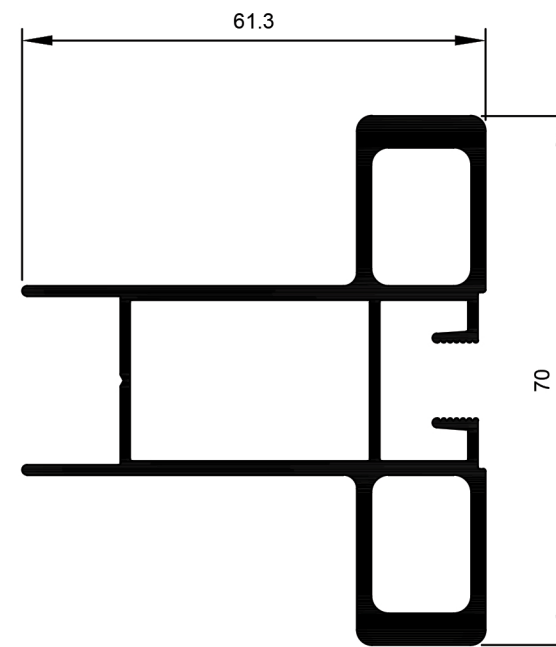

## HD Patio Door Door System.

TPD001  
Head Double  
Ix: 19.790cm<sup>4</sup>

TPD017  
Head Double Aluc X  
Ix: 16.207cm<sup>4</sup>

TPD003  
Jamb Double  
Ix: 17.051cm<sup>4</sup>

TPD019  
Jamb Double Aluc X  
Ix: 15.493cm<sup>4</sup>

TPD005  
Stile Fixed  
Ix: 1.828cm<sup>4</sup>

TPD006  
Stile Lock  
Ix: 2.784cm<sup>4</sup>

TPD007  
Stile Meeting Male  
Ix: 3.147cm<sup>4</sup>

TPD010  
Stile Meeting Female HD  
Ix: 12.981cm<sup>4</sup>

TPD009  
Stile Meeting Male HD  
Ix: 13.322cm<sup>4</sup>

TPD013  
Stile Meeting Female HD Extra  
Ix: 25.693cm<sup>4</sup>

TPD009  
Stile Meeting Male HD Extra  
Ix: 26.055cm<sup>4</sup>

TPD008  
Interlocker  
Ix: 2.656cm<sup>4</sup>

TPD0011  
Interlocker HD  
Ix: 12.952cm<sup>4</sup>

TPD0014  
Interlocker HD Extra  
Ix: 25.732cm<sup>4</sup>

© Copyright 2021 Aluconnect  
All rights reserved

Aluconnect reserves the right to make changes without notice.