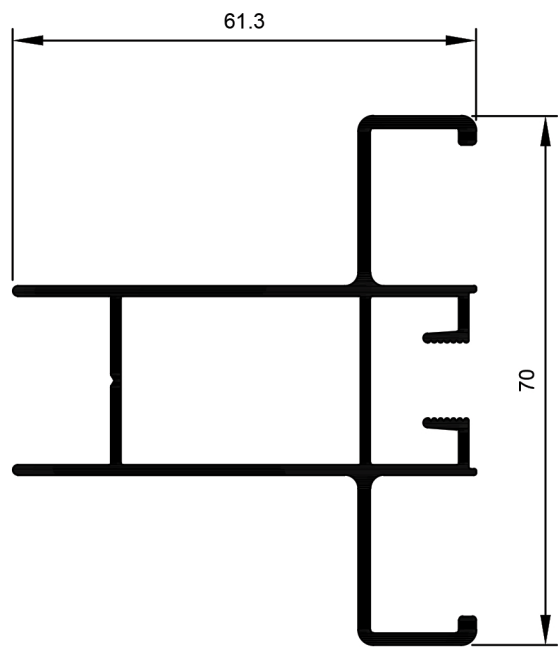

## HD Patio Door Door System.

TPD001  
Head Double  
Ix: 19.790cm<sup>4</sup>

TPD017  
Head Double Aluc X  
Ix: 16.207cm<sup>4</sup>

TPD003  
Jamb Double  
Ix: 17.051cm<sup>4</sup>

TPD019  
Jamb Double Aluc X  
Ix: 15.493cm<sup>4</sup>

TPD002  
Sill Double  
Ix: 14.101cm<sup>4</sup>

TPD018  
Sill Double Aluc X  
Ix: 12.412cm<sup>4</sup>

TPD015  
Threshold Double  
Ix: 1.768cm<sup>4</sup>

TPD016  
Cove Head  
Ix: 0.624cm<sup>4</sup>

TPD004  
Sash Sill and Head  
Ix: 1.834cm<sup>4</sup>

TPD005  
Stile Fixed  
Ix: 1.828cm<sup>4</sup>

TPD006  
Stile Lock  
Ix: 2.784cm<sup>4</sup>

TPD007  
Stile Meeting Male  
Ix: 3.147cm<sup>4</sup>

TPD010  
Stile Meeting Female HD  
Ix: 12.981cm<sup>4</sup>

TPD009  
Stile Meeting Male HD  
Ix: 13.322cm<sup>4</sup>

TPD013  
Stile Meeting Female HD Extra  
Ix: 25.693cm<sup>4</sup>

TPD009  
Stile Meeting Male HD Extra  
Ix: 26.055cm<sup>4</sup>

TPD008  
Interlocker  
Ix: 2.656cm<sup>4</sup>