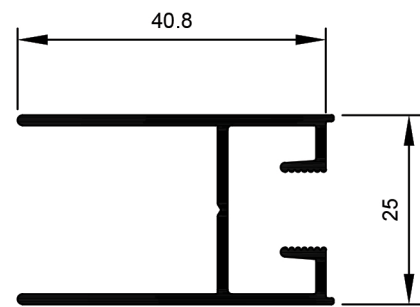

## HD Patio Door Door System.

TPD001  
Head Double  
Ix: 19.790cm<sup>4</sup>

TPD017  
Head Double Aluc X  
Ix: 16.207cm<sup>4</sup>

TPD003  
Jamb Double  
Ix: 17.051cm<sup>4</sup>

TPD019  
Jamb Double Aluc X  
Ix: 15.493cm<sup>4</sup>

TPD002  
Sill Double  
Ix: 14.101cm<sup>4</sup>

TPD018  
Sill Double Aluc X  
Ix: 12.412cm<sup>4</sup>

TPD015  
Threshold Double  
Ix: 1.768cm<sup>4</sup>

TPD016  
Cove Head  
Ix: 0.624cm<sup>4</sup>

TPD004  
Sash Sill and Head  
Ix: 1.834cm<sup>4</sup>

TPD005  
Stile Fixed  
Ix: 1.828cm<sup>4</sup>

TPD006  
Stile Lock  
Ix: 2.784cm<sup>4</sup>

TPD007  
Stile Meeting Male  
Ix: 3.147cm<sup>4</sup>

TPD010  
Stile Meeting Female HD  
Ix: 12.981cm<sup>4</sup>

TPD009  
Stile Meeting Male HD  
Ix: 13.322cm<sup>4</sup>

TPD013  
Stile Meeting Female HD Extra  
Ix: 25.693cm<sup>4</sup>

TPD009  
Stile Meeting Male HD Extra  
Ix: 26.055cm<sup>4</sup>

TPD008  
Interlocker  
Ix: 2.656cm<sup>4</sup>