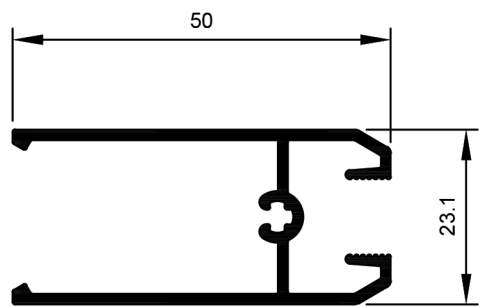

## HD Patio Door Door System.

TPD001  
Head Double  
Ix: 19.790cm<sup>4</sup>

TPD017  
Head Double Aluc X  
Ix: 16.207cm<sup>4</sup>

TPD003  
Jamb Double  
Ix: 17.051cm<sup>4</sup>

TPD019  
Jamb Double Aluc X  
Ix: 15.493cm<sup>4</sup>

TPD002  
Sill Double  
Ix: 14.101cm<sup>4</sup>

TPD018  
Sill Double Aluc X  
Ix: 12.412cm<sup>4</sup>

TPD015  
Threshold Double  
Ix: 1.768cm<sup>4</sup>

TPD016  
Cove Head  
Ix: 0.624cm<sup>4</sup>

TPD004  
Sash Sill and Head  
Ix: 1.834cm<sup>4</sup>

TPD005  
Stile Fixed  
Ix: 1.828cm<sup>4</sup>

TPD006  
Stile Lock  
Ix: 2.784cm<sup>4</sup>

TPD007  
Stile Meeting Male  
Ix: 3.147cm<sup>4</sup>

TPD010  
Stile Meeting Female HD  
Ix: 12.981cm<sup>4</sup>

TPD009  
Stile Meeting Male HD  
Ix: 13.322cm<sup>4</sup>

TPD013  
Stile Meeting Female HD Extra  
Ix: 25.693cm<sup>4</sup>

TPD009  
Stile Meeting Male HD Extra  
Ix: 26.055cm<sup>4</sup>

TPD008  
Interlocker  
Ix: 2.656cm<sup>4</sup>