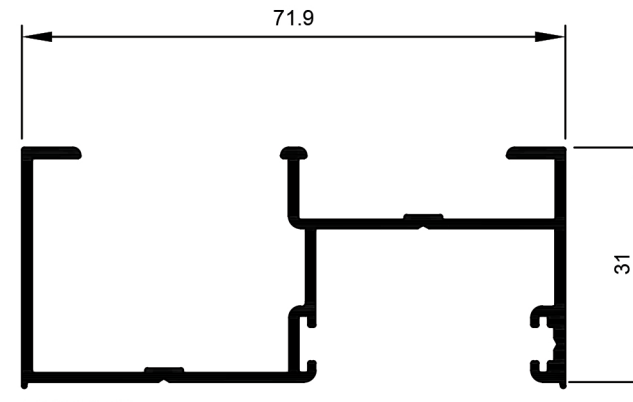

## HD Patio Door Door System.

TPD001  
Head Double  
Ix: 19.790cm<sup>4</sup>

TPD017  
Head Double Aluc X  
Ix: 16.207cm<sup>4</sup>

TPD003  
Jamb Double  
Ix: 17.051cm<sup>4</sup>

TPD019  
Jamb Double Aluc X  
Ix: 15.493cm<sup>4</sup>

TPD002  
Sill Double  
Ix: 14.101cm<sup>4</sup>

TPD018  
Sill Double Aluc X  
Ix: 12.412cm<sup>4</sup>

TPD015  
Threshold Double  
Ix: 1.768cm<sup>4</sup>

TPD016  
Cove Head  
Ix: 0.624cm<sup>4</sup>

TPD004  
Sash Sill and Head  
Ix: 1.834cm<sup>4</sup>

TPD005  
Stile Fixed  
Ix: 1.828cm<sup>4</sup>

TPD006  
Stile Lock  
Ix: 2.784cm<sup>4</sup>

TPD007  
Stile Meeting Male  
Ix: 3.147cm<sup>4</sup>

TPD010  
Stile Meeting Female HD  
Ix: 12.981cm<sup>4</sup>

TPD009  
Stile Meeting Male HD  
Ix: 13.322cm<sup>4</sup>

TPD013  
Stile Meeting Female HD Extra  
Ix: 25.693cm<sup>4</sup>

TPD009  
Stile Meeting Male HD Extra  
Ix: 26.055cm<sup>4</sup>

TPD008  
Interlocker  
Ix: 2.656cm<sup>4</sup>