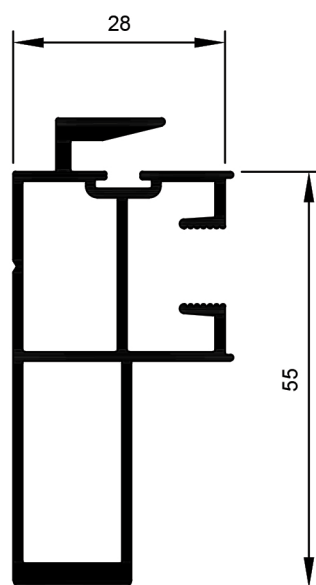

## HD Patio Door Door System.

TPD001  
Head Double  
Ix: 19.790cm<sup>4</sup>

TPD017  
Head Double Aluc X  
Ix: 16.207cm<sup>4</sup>

TPD003  
Jamb Double  
Ix: 17.051cm<sup>4</sup>

TPD019  
Jamb Double Aluc X  
Ix: 15.493cm<sup>4</sup>

TPD005  
Stile Fixed  
Ix: 1.828cm<sup>4</sup>

TPD006  
Stile Lock  
Ix: 2.784cm<sup>4</sup>

TPD007  
Stile Meeting Male  
Ix: 3.147cm<sup>4</sup>

TPD010  
Stile Meeting Female HD  
Ix: 12.981cm<sup>4</sup>

TPD009  
Stile Meeting Male HD  
Ix: 13.322cm<sup>4</sup>

TPD013  
Stile Meeting Female HD Extra  
Ix: 25.693cm<sup>4</sup>

TPD009  
Stile Meeting Male HD Extra  
Ix: 26.055cm<sup>4</sup>

TPD008  
Interlocker  
Ix: 2.656cm<sup>4</sup>

TPD0011  
Interlocker HD  
Ix: 12.952cm<sup>4</sup>

TPD0014  
Interlocker HD Extra  
Ix: 25.732cm<sup>4</sup>

© Copyright 2021 Aluconnect  
All rights reserved

Aluconnect reserves the right to make changes without notice.