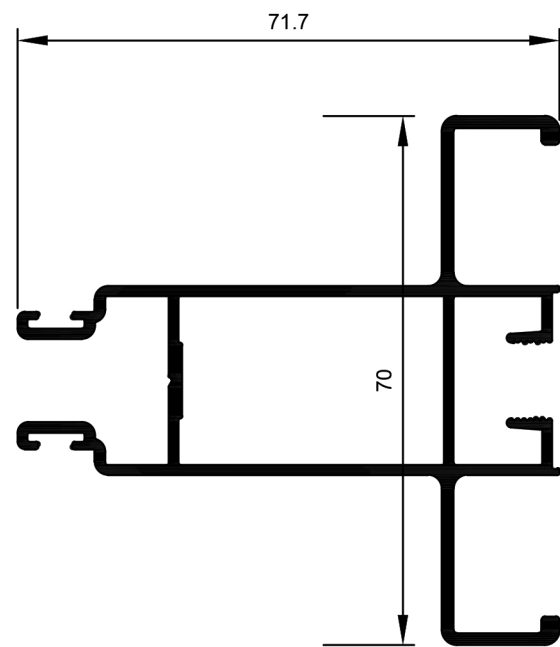

TPD002  
Sill Double  
Ix: 14.101cm<sup>4</sup>

TPD018  
Sill Double Aluc X  
Ix: 12.412cm<sup>4</sup>

TPD015  
Threshold Double  
Ix: 1.768cm<sup>4</sup>

TPD016  
Cove Head  
Ix: 0.624cm<sup>4</sup>

TPD004  
Sash Sill and Head  
Ix: 1.834cm<sup>4</sup>

TPD005  
Stile Fixed  
Ix: 1.828cm<sup>4</sup>

TPD006  
Stile Lock  
Ix: 2.784cm<sup>4</sup>

TPD007  
Stile Meeting Male  
Ix: 3.147cm<sup>4</sup>

TPD010  
Stile Meeting Female HD  
Ix: 12.981cm<sup>4</sup>

TPD009  
Stile Meeting Male HD  
Ix: 13.322cm<sup>4</sup>

TPD013  
Stile Meeting Female HD Extra  
Ix: 25.693cm<sup>4</sup>

TPD009  
Stile Meeting Male HD Extra  
Ix: 26.055cm<sup>4</sup>

TPD008  
Interlocker  
Ix: 2.656cm<sup>4</sup>

TPD0011  
Interlocker HD  
Ix: 12.952cm<sup>4</sup>

TPD0014  
Interlocker HD Extra  
Ix: 25.732cm<sup>4</sup>

© Copyright 2021 Aluconnect  
All rights reserved

Aluconnect reserves the right to make changes without notice.