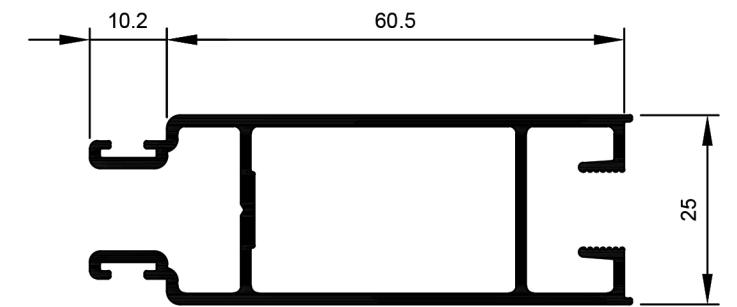

TPD002  
Sill Double  
Ix: 14.101cm<sup>4</sup>

TPD018  
Sill Double Aluc X  
Ix: 12.412cm<sup>4</sup>

TPD015  
Threshold Double  
Ix: 1.768cm<sup>4</sup>

TPD016  
Cove Head  
Ix: 0.624cm<sup>4</sup>

TPD004  
Sash Sill and Head  
Ix: 1.834cm<sup>4</sup>

TPD005  
Stile Fixed  
Ix: 1.828cm<sup>4</sup>

TPD006  
Stile Lock  
Ix: 2.784cm<sup>4</sup>

TPD007  
Stile Meeting Male  
Ix: 3.147cm<sup>4</sup>

TPD010  
Stile Meeting Female HD  
Ix: 12.981cm<sup>4</sup>

TPD009  
Stile Meeting Male HD  
Ix: 13.322cm<sup>4</sup>

TPD013  
Stile Meeting Female HD Extra  
Ix: 25.693cm<sup>4</sup>

TPD009  
Stile Meeting Male HD Extra  
Ix: 26.055cm<sup>4</sup>

TPD008  
Interlocker  
Ix: 2.656cm<sup>4</sup>

TPD0011  
Interlocker HD  
Ix: 12.952cm<sup>4</sup>

TPD0014  
Interlocker HD Extra  
Ix: 25.732cm<sup>4</sup>

© Copyright 2021 Aluconnect  
All rights reserved

Aluconnect reserves the right to make changes without notice.