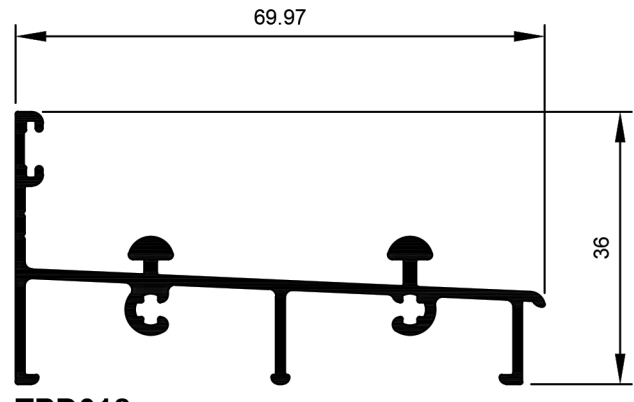

## HD Patio Door Door System.

TPD001  
Head Double  
Ix: 19.790cm<sup>4</sup>

TPD017  
Head Double Aluc X  
Ix: 16.207cm<sup>4</sup>

TPD003  
Jamb Double  
Ix: 17.051cm<sup>4</sup>

TPD019  
Jamb Double Aluc X  
Ix: 15.493cm<sup>4</sup>

TPD002  
Sill Double  
Ix: 14.101cm<sup>4</sup>

TPD018  
Sill Double Aluc X  
Ix: 12.412cm<sup>4</sup>

TPD015  
Threshold Double  
Ix: 1.768cm<sup>4</sup>

TPD016  
Cove Head  
Ix: 0.624cm<sup>4</sup>

TPD004  
Sash Sill and Head  
Ix: 1.834cm<sup>4</sup>

TPD005  
Stile Fixed  
Ix: 1.828cm<sup>4</sup>

TPD006  
Stile Lock  
Ix: 2.784cm<sup>4</sup>

TPD007  
Stile Meeting Male  
Ix: 3.147cm<sup>4</sup>

TPD010  
Stile Meeting Female HD  
Ix: 12.981cm<sup>4</sup>

TPD009  
Stile Meeting Male HD  
Ix: 13.322cm<sup>4</sup>

TPD013  
Stile Meeting Female HD Extra  
Ix: 25.693cm<sup>4</sup>

TPD009  
Stile Meeting Male HD Extra  
Ix: 26.055cm<sup>4</sup>

TPD008  
Interlocker  
Ix: 2.656cm<sup>4</sup>