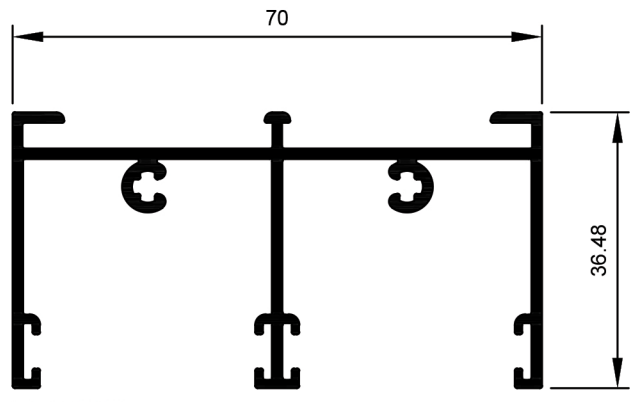

## HD Patio Door Door System.

TPD001  
Head Double  
Ix: 19.790cm<sup>4</sup>

TPD017  
Head Double Aluc X  
Ix: 16.207cm<sup>4</sup>

TPD003  
Jamb Double  
Ix: 17.051cm<sup>4</sup>

TPD019  
Jamb Double Aluc X  
Ix: 15.493cm<sup>4</sup>

TPD002  
Sill Double  
Ix: 14.101cm<sup>4</sup>

TPD018  
Sill Double Aluc X  
Ix: 12.412cm<sup>4</sup>

TPD015  
Threshold Double  
Ix: 1.768cm<sup>4</sup>

TPD016  
Cove Head  
Ix: 0.624cm<sup>4</sup>

TPD004  
Sash Sill and Head  
Ix: 1.834cm<sup>4</sup>

TPD005  
Stile Fixed  
Ix: 1.828cm<sup>4</sup>

TPD006  
Stile Lock  
Ix: 2.784cm<sup>4</sup>

TPD007  
Stile Meeting Male  
Ix: 3.147cm<sup>4</sup>

TPD010  
Stile Meeting Female HD  
Ix: 12.981cm<sup>4</sup>

TPD009  
Stile Meeting Male HD  
Ix: 13.322cm<sup>4</sup>

TPD013  
Stile Meeting Female HD Extra  
Ix: 25.693cm<sup>4</sup>

TPD009  
Stile Meeting Male HD Extra  
Ix: 26.055cm<sup>4</sup>

TPD008  
Interlocker  
Ix: 2.656cm<sup>4</sup>