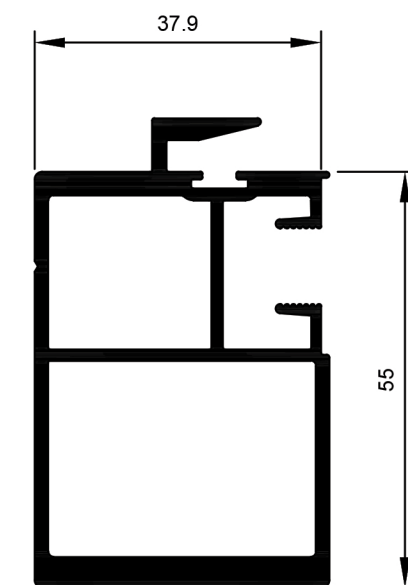

TPD002  
Sill Double  
Ix: 14.101cm<sup>4</sup>

TPD018  
Sill Double Aluc X  
Ix: 12.412cm<sup>4</sup>

TPD015  
Threshold Double  
Ix: 1.768cm<sup>4</sup>

TPD016  
Cove Head  
Ix: 0.624cm<sup>4</sup>

TPD004  
Sash Sill and Head  
Ix: 1.834cm<sup>4</sup>

TPD005  
Stile Fixed  
Ix: 1.828cm<sup>4</sup>

TPD006  
Stile Lock  
Ix: 2.784cm<sup>4</sup>

TPD007  
Stile Meeting Male  
Ix: 3.147cm<sup>4</sup>

TPD010  
Stile Meeting Female HD  
Ix: 12.981cm<sup>4</sup>

TPD009  
Stile Meeting Male HD  
Ix: 13.322cm<sup>4</sup>

TPD013  
Stile Meeting Female HD Extra  
Ix: 25.693cm<sup>4</sup>

TPD009  
Stile Meeting Male HD Extra  
Ix: 26.055cm<sup>4</sup>

TPD008  
Interlocker  
Ix: 2.656cm<sup>4</sup>

TPD0011  
Interlocker HD  
Ix: 12.952cm<sup>4</sup>

TPD0014  
Interlocker HD Extra  
Ix: 25.732cm<sup>4</sup>

© Copyright 2021 Aluconnect  
All rights reserved

Aluconnect reserves the right to make changes without notice.