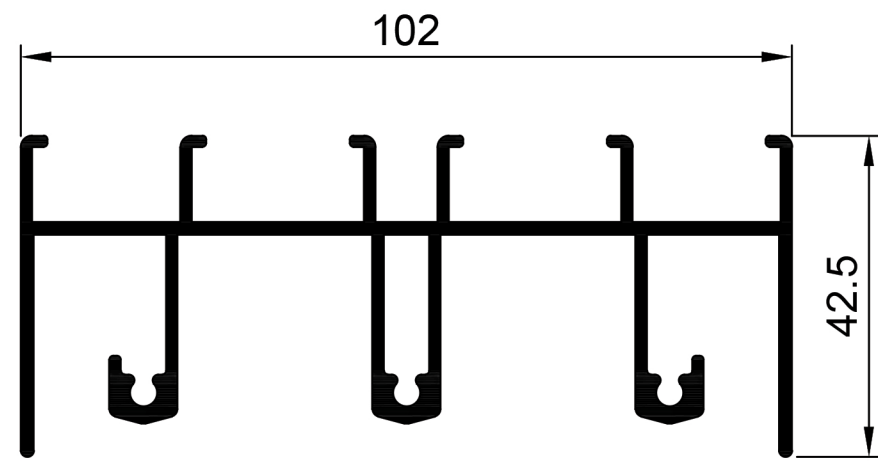

Horizontal Sliding Window System

THS001
Head Double
Ix: 21.398cm⁴

THS002
Head Triple
Ix: 69.664cm⁴

THS003
Sill Double
Ix: 26.924cm⁴

THS004
Sill Triple
Ix: 95.836cm⁴

THS005
Jamb Double
Ix: 16.899cm⁴

THS006
Jamb Triple
Ix: 44.599cm⁴

THS007
Sash Head and Sill
Ix: 2.249cm⁴

THS008
Lock Stile
Ix: 3.062cm⁴

THS011
Meet Stile Male
Ix: 3.319cm⁴

THS009
Interlocker
Ix: 2.881cm⁴

THS010
Interlocker HD
Ix: 8.314cm⁴

© Copyright 2021 Aluconnect
All rights reserved