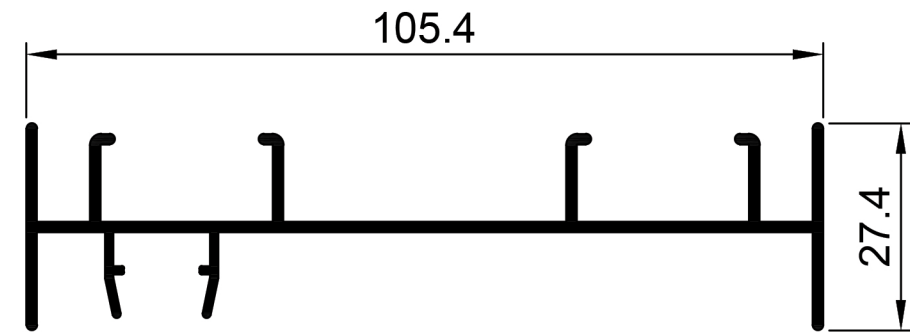

Horizontal Sliding Window System

THS001
Head Double
Ix: 21.398cm⁴

THS002
Head Triple
Ix: 69.664cm⁴

THS003
Sill Double
Ix: 26.924cm⁴

THS004
Sill Triple
Ix: 95.836cm⁴

THS005
Jamb Double
Ix: 16.899cm⁴

THS006
Jamb Triple
Ix: 44.599cm⁴

THS007
Sash Head and Sill
Ix: 2.249cm⁴

THS008
Lock Stile
Ix: 3.062cm⁴

THS011
Meet Stile Male
Ix: 3.319cm⁴

THS009
Interlocker
Ix: 2.881cm⁴

THS010
Interlocker HD
Ix: 8.314cm⁴

© Copyright 2021 Aluconnect
All rights reserved