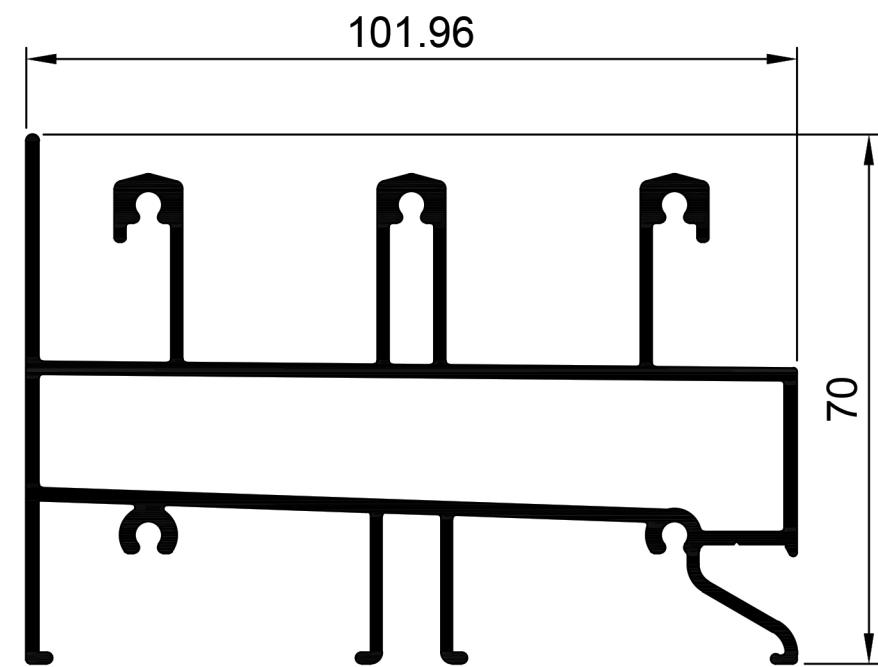

Horizontal Sliding Window System

THS001
Head Double
Ix: 21.398cm⁴

THS002
Head Triple
Ix: 69.664cm⁴

THS003
Sill Double
Ix: 26.924cm⁴

THS004
Sill Triple
Ix: 95.836cm⁴

THS005
Jamb Double
Ix: 16.899cm⁴

THS006
Jamb Triple
Ix: 44.599cm⁴

THS007
Sash Head and Sill
Ix: 2.249cm⁴

THS008
Lock Stile
Ix: 3.062cm⁴

THS011
Meet Stile Male
Ix: 3.319cm⁴

THS009
Interlocker
Ix: 2.881cm⁴

THS010
Interlocker HD
Ix: 8.314cm⁴

© Copyright 2021 Aluconnect
All rights reserved