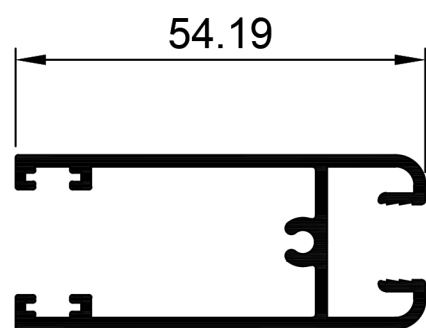

Horizontal Sliding Window System

THS001
Head Double
Ix: 21.398cm⁴

THS002
Head Triple
Ix: 69.664cm⁴

THS003
Sill Double
Ix: 26.924cm⁴

THS004
Sill Triple
Ix: 95.836cm⁴

THS005
Jamb Double
Ix: 16.899cm⁴

THS006
Jamb Triple
Ix: 44.599cm⁴

THS007
Sash Head and Sill
Ix: 2.249cm⁴

THS008
Lock Stile
Ix: 3.062cm⁴

THS011
Meet Stile Male
Ix: 3.319cm⁴

THS009
Interlocker
Ix: 2.881cm⁴

THS010
Interlocker HD
Ix: 8.314cm⁴

© Copyright 2021 Aluconnect
All rights reserved