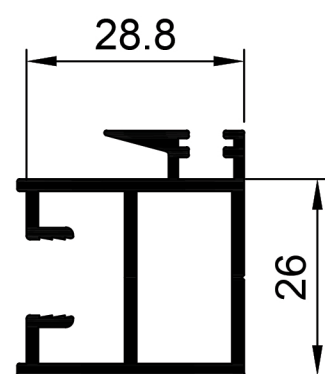

Horizontal Sliding Window System

THS001
Head Double
Ix: 21.398cm⁴

THS002
Head Triple
Ix: 69.664cm⁴

THS003
Sill Double
Ix: 26.924cm⁴

THS004
Sill Triple
Ix: 95.836cm⁴

THS005
Jamb Double
Ix: 16.899cm⁴

THS006
Jamb Triple
Ix: 44.599cm⁴

THS007
Sash Head and Sill
Ix: 2.249cm⁴

THS008
Lock Stile
Ix: 3.062cm⁴

THS011
Meet Stile Male
Ix: 3.319cm⁴

THS009
Interlocker
Ix: 2.881cm⁴

THS010
Interlocker HD
Ix: 8.314cm⁴

© Copyright 2021 Aluconnect
All rights reserved