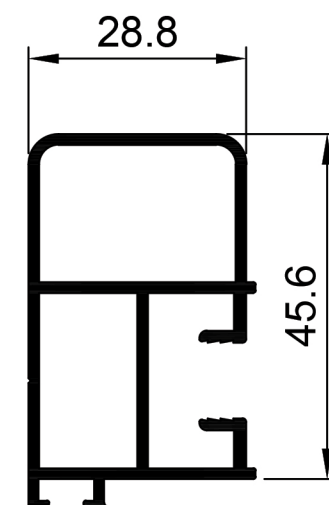

Horizontal Sliding Window System

THS001
Head Double
Ix: 21.398cm⁴

THS002
Head Triple
Ix: 69.664cm⁴

THS003
Sill Double
Ix: 26.924cm⁴

THS004
Sill Triple
Ix: 95.836cm⁴

THS005
Jamb Double
Ix: 16.899cm⁴

THS006
Jamb Triple
Ix: 44.599cm⁴

THS007
Sash Head and Sill
Ix: 2.249cm⁴

THS008
Lock Stile
Ix: 3.062cm⁴

THS011
Meet Stile Male
Ix: 3.319cm⁴

THS009
Interlocker
Ix: 2.881cm⁴

THS010
Interlocker HD
Ix: 8.314cm⁴

© Copyright 2021 Aluconnect
All rights reserved