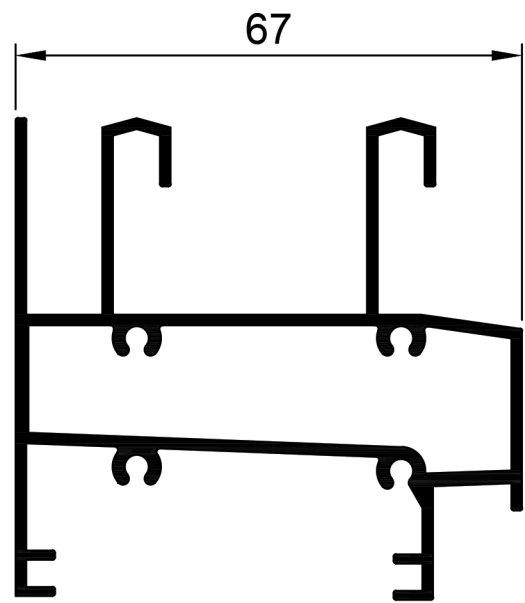

Horizontal Sliding Window System

THS001
Head Double
Ix: 21.398cm⁴

THS002
Head Triple
Ix: 69.664cm⁴

THS003
Sill Double
Ix: 26.924cm⁴

THS004
Sill Triple
Ix: 95.836cm⁴

THS005
Jamb Double
Ix: 16.899cm⁴

THS006
Jamb Triple
Ix: 44.599cm⁴

THS007
Sash Head and Sill
Ix: 2.249cm⁴

THS008
Lock Stile
Ix: 3.062cm⁴

THS011
Meet Stile Male
Ix: 3.319cm⁴

THS009
Interlocker
Ix: 2.881cm⁴

THS010
Interlocker HD
Ix: 8.314cm⁴

© Copyright 2021 Aluconnect
All rights reserved