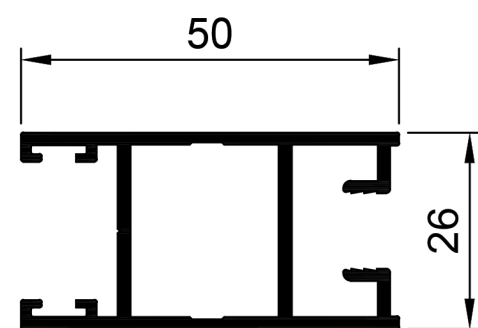

Horizontal Sliding Window System

THS001
Head Double
Ix: 21.398cm⁴

THS002
Head Triple
Ix: 69.664cm⁴

THS003
Sill Double
Ix: 26.924cm⁴

THS004
Sill Triple
Ix: 95.836cm⁴

THS005
Jamb Double
Ix: 16.899cm⁴

THS006
Jamb Triple
Ix: 44.599cm⁴

THS007
Sash Head and Sill
Ix: 2.249cm⁴

THS008
Lock Stile
Ix: 3.062cm⁴

THS011
Meet Stile Male
Ix: 3.319cm⁴

THS009
Interlocker
Ix: 2.881cm⁴

THS010
Interlocker HD
Ix: 8.314cm⁴

© Copyright 2021 Aluconnect
All rights reserved