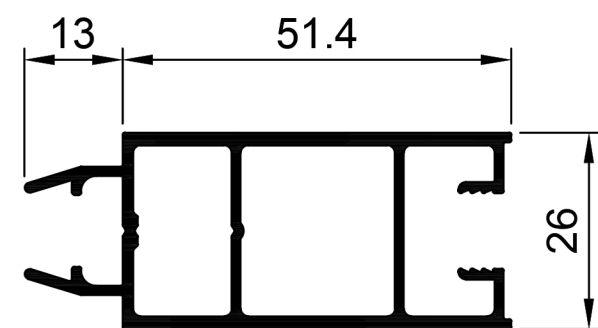

Horizontal Sliding Window System

THS001
Head Double
Ix: 21.398cm⁴

THS002
Head Triple
Ix: 69.664cm⁴

THS003
Sill Double
Ix: 26.924cm⁴

THS004
Sill Triple
Ix: 95.836cm⁴

THS005
Jamb Double
Ix: 16.899cm⁴

THS006
Jamb Triple
Ix: 44.599cm⁴

THS007
Sash Head and Sill
Ix: 2.249cm⁴

THS008
Lock Stile
Ix: 3.062cm⁴

THS011
Meet Stile Male
Ix: 3.319cm⁴

THS009
Interlocker
Ix: 2.881cm⁴

THS010
Interlocker HD
Ix: 8.314cm⁴

© Copyright 2021 Aluconnect
All rights reserved