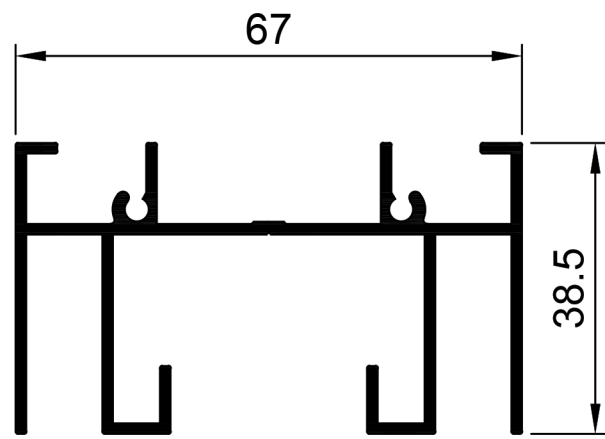

Horizontal Sliding Window System

THS001
Head Double
Ix: 21.398cm⁴

THS002
Head Triple
Ix: 69.664cm⁴

THS003
Sill Double
Ix: 26.924cm⁴

THS004
Sill Triple
Ix: 95.836cm⁴

THS005
Jamb Double
Ix: 16.899cm⁴

THS006
Jamb Triple
Ix: 44.599cm⁴

THS007
Sash Head and Sill
Ix: 2.249cm⁴

THS008
Lock Stile
Ix: 3.062cm⁴

THS011
Meet Stile Male
Ix: 3.319cm⁴

THS009
Interlocker
Ix: 2.881cm⁴

THS010
Interlocker HD
Ix: 8.314cm⁴

© Copyright 2021 Aluconnect
All rights reserved