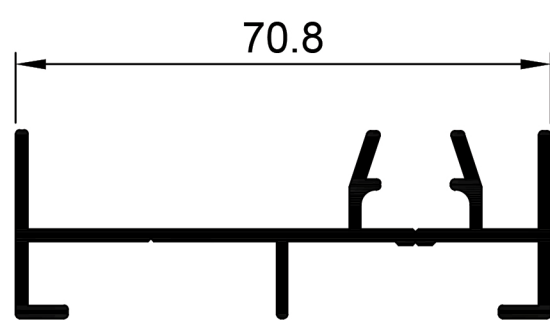

Horizontal Sliding Window System

THS001
Head Double
Ix: 21.398cm⁴

THS002
Head Triple
Ix: 69.664cm⁴

THS003
Sill Double
Ix: 26.924cm⁴

THS004
Sill Triple
Ix: 95.836cm⁴

THS005
Jamb Double
Ix: 16.899cm⁴

THS006
Jamb Triple
Ix: 44.599cm⁴

THS007
Sash Head and Sill
Ix: 2.249cm⁴

THS008
Lock Stile
Ix: 3.062cm⁴

THS011
Meet Stile Male
Ix: 3.319cm⁴

THS009
Interlocker
Ix: 2.881cm⁴

THS010
Interlocker HD
Ix: 8.314cm⁴

© Copyright 2021 Aluconnect
All rights reserved