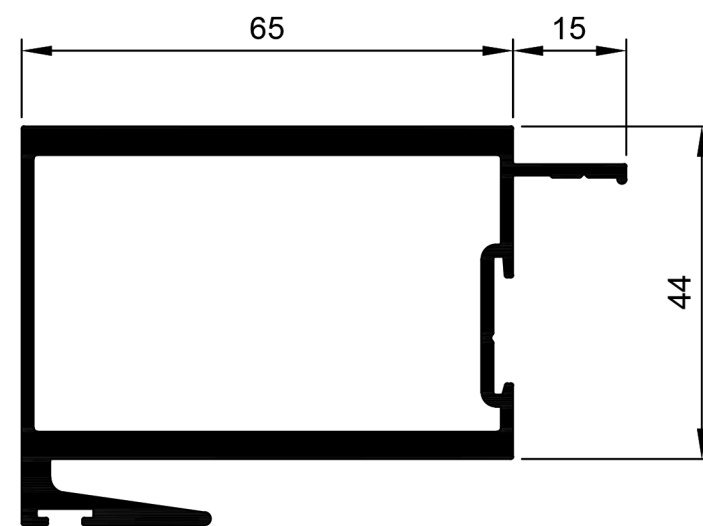

TSD020
Interlocker 65mm Slide
Ix: 28.031cm⁴