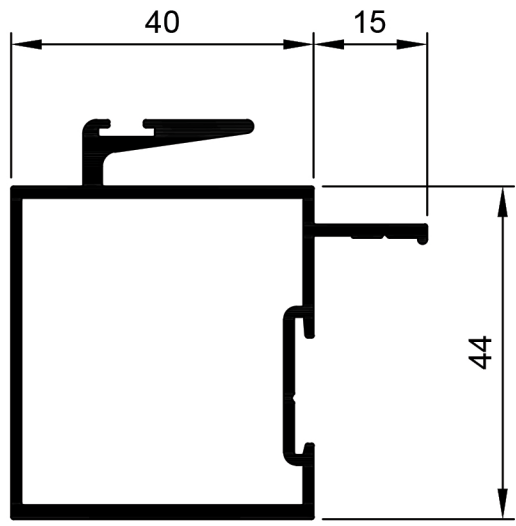

HD Sliding Door System.

TSD015
Interlocker 40mm Slide
Ix: 8.287cm⁴

TSD018
Interlocker 40mm Fix
Ix: 8.920cm⁴

TSD026
Interlocker 40mm Slide Aluc X
Ix: 7.868cm⁴

TSD027
Interlocker 40mm Slide Aluc X
Ix: 8.272cm⁴

TSD017
Interlocker 65mm Slide
Ix: 27.694cm⁴

TSD020
Interlocker 65mm Slide
Ix: 28.031cm⁴

TSD016
Interlocker 90mm Slide
Ix: 35.525cm⁴

TSD019
Interlocker 90mm Slide
Ix: 35.773cm⁴

TSD007
Adaptor Jamb
Ix: 9.316cm⁴

TSD009
Cover Head
Ix: 2.439cm⁴

TSD010
TRACK 10MM
Ix: 0.369cm⁴

W31594
TRACK 10MM
Ix: 0.387cm⁴

TSD022
Interlocker Screw-on
Ix: 0.545cm⁴

TSD008
Cover Sill
Ix: 6.789cm⁴

TSF026
Bead Angled
Ix: 0.125cm⁴

TSF027
Bead Angled Multi 13mm Gap
Ix: 0.141cm⁴

TSF028
Bead Square
Ix: 0.244cm⁴

Please Note:
See KELL Aluminium DG32 Wall Chart for bigger door panels and profiles for up to 32mm thick glass.

© Copyright 2021 Aluconnect
All rights reserved

Aluconnect reserves the right to make changes without notice.