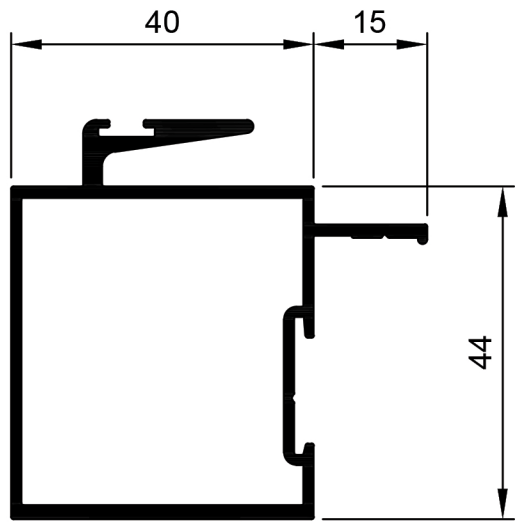

HD Sliding Door System.

TSD015
Interlocker 40mm Slide
Ix: 8.287cm⁴

TSD018
Interlocker 40mm Fix
Ix: 8.920cm⁴

TSD026
Interlocker 40mm Slide Aluc X
Ix: 7.868cm⁴

TSD027
Interlocker 40mm Slide Aluc X
Ix: 8.272cm⁴