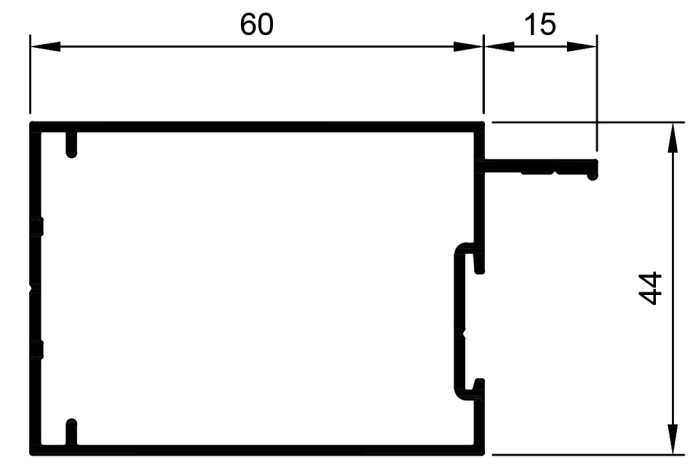

© Copyright 2024 Aluconnect
All rights reserved

Aluconnect reserves the right to make changes without notice.

HD Sliding Door System.

TSF018
Stile Door 45mm R1
Ix: 8.414cm⁴

TSF019
Stile Door 60mm R11
Ix: 10.269cm⁴

TSF043
Stile Door 60mm R11 Aluc X
Ix: 9.121cm⁴

TSF020
Stile Door 90mm R9
Ix: 14.878cm⁴

TSF014
Sill 150mm R6
Ix: 31.115cm⁴

TSF012
Sill 50mm R7
Ix: 10.246cm⁴

TSF013
Sill 85mm R4
Ix: 15.069cm⁴

TSF042
Sill 85mm R4 Aluc X
Ix: 12.410cm⁴