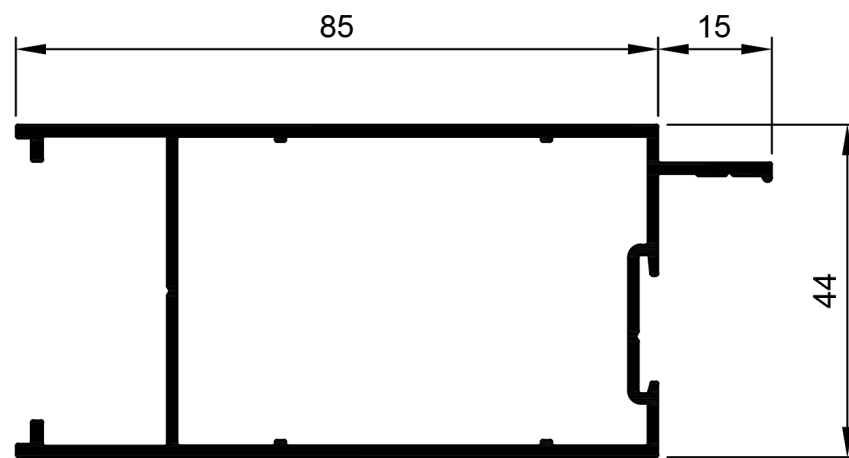

TSF043
Stile Door 60mm R11 Aluc X
Ix: 9.121cm⁴

TSF020
Stile Door 90mm R9
Ix: 14.878cm⁴

TSF014
Sill 150mm R6
Ix: 31.115cm⁴

TSF012
Sill 50mm R7
Ix: 10.246cm⁴

TSF013
Sill 85mm R4
Ix: 15.069cm⁴

TSF042
Sill 85mm R4 Aluc X
Ix: 12.410cm⁴

TSD012
Stile Meet 39mm
Ix: 9.592cm⁴

TSD013
Stile Meet 65mm
Ix: 20.147cm⁴

TSD014
Stile Meet 90mm
Ix: 26.463cm⁴

TSD011
Astragal 44mm
Ix: 7.312cm⁴

TSD021
Astragal 114mm
Ix: 86.757cm⁴

Please Note:
See KELL Aluminium DG32 Wall Chart for bigger door panels and profiles for up to 32mm thick glass.