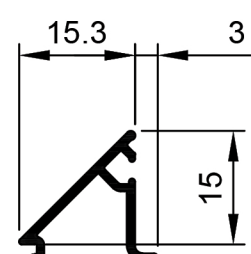

TSD009
Cover Head
Ix: 2.439cm⁴

TSD010
TRACK 10MM
Ix: 0.369cm⁴

W31594
TRACK 10MM
Ix: 0.387cm⁴

TSD022
Interlocker Screw-on
Ix: 0.545cm⁴

TSD008
Cover Sill
Ix: 6.789cm⁴

TSF026
Bead Angled
Ix: 0.125cm⁴

TSF027
Bead Angled Multi 13mm Gap
Ix: 0.141cm⁴

TSF028
Bead Square
Ix: 0.244cm⁴

Please Note:
See KELL Aluminium DG32 Wall Chart for bigger door panels and profiles for up to 32mm thick glass.

© Copyright 2021 Aluconnect
All rights reserved

Aluconnect reserves the right to make changes without notice.