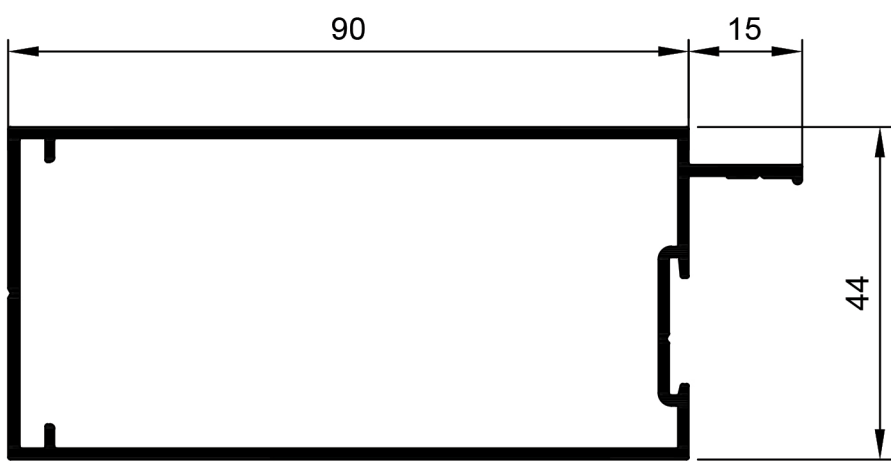

TSF043
Stile Door 60mm R11 Aluc X
Ix: 9.121cm⁴

TSF020
Stile Door 90mm R9
Ix: 14.878cm⁴

TSF014
Sill 150mm R6
Ix: 31.115cm⁴

TSF012
Sill 50mm R7
Ix: 10.246cm⁴

TSF013
Sill 85mm R4
Ix: 15.069cm⁴

TSF042
Sill 85mm R4 Aluc X
Ix: 12.410cm⁴