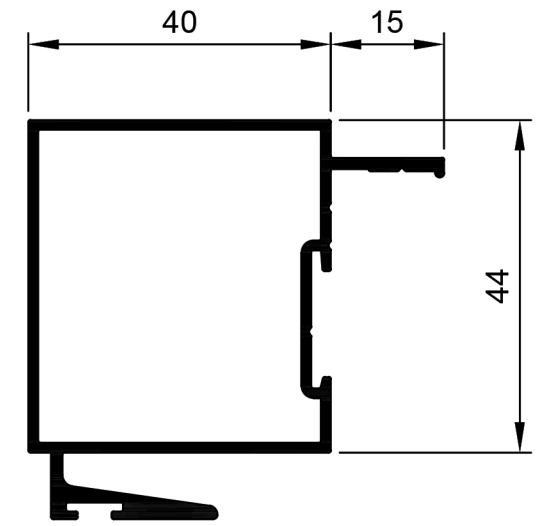

HD Sliding Door System.

TSD015
Interlocker 40mm Slide
Ix: 8.287cm⁴

TSD018
Interlocker 40mm Fix
Ix: 8.920cm⁴

TSD026
Interlocker 40mm Slide Aluc X
Ix: 7.868cm⁴

TSD027
Interlocker 40mm Slide Aluc X
Ix: 8.272cm⁴

TSD017
Interlocker 65mm Slide
Ix: 27.694cm⁴

TSD020
Interlocker 65mm Slide
Ix: 28.031cm⁴

TSD016
Interlocker 90mm Slide
Ix: 35.525cm⁴

TSD019
Interlocker 90mm Slide
Ix: 35.773cm⁴

TSD007
Adaptor Jamb
Ix: 9.316cm⁴

TSF028
Bead Square
Ix: 0.244cm⁴

Please Note:
See KELL Aluminium DG32 Wall Chart for bigger door panels and profiles for up to 32mm thick glass.

© Copyright 2021 Aluconnect
All rights reserved

Aluconnect reserves the right to make changes without notice.