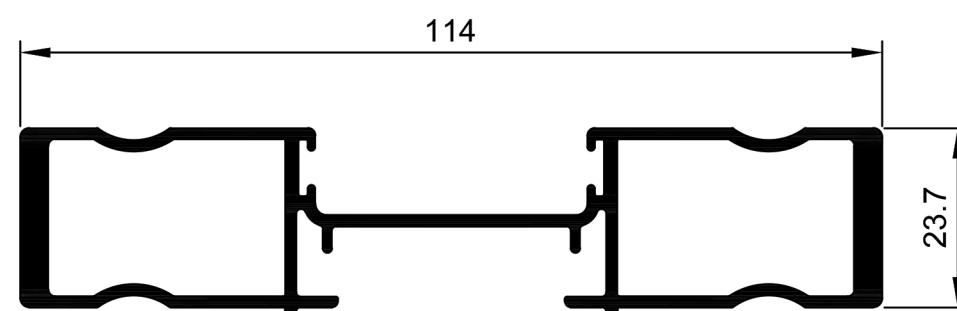

TSD012
Stile Meet 39mm
Ix: 9.592cm⁴

TSD013
Stile Meet 65mm
Ix: 20.147cm⁴

TSD014
Stile Meet 90mm
Ix: 26.463cm⁴

TSD011
Astragal 44mm
Ix: 7.312cm⁴

TSD021
Astragal 114mm
Ix: 86.757cm⁴

Please Note:
See KELL Aluminium DG32 Wall Chart for bigger door panels and profiles for up to 32mm thick glass.