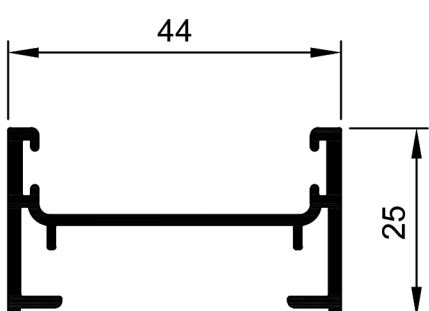

TSF043
Stile Door 60mm R11 Aluc X
Ix: 9.121cm⁴

TSF020
Stile Door 90mm R9
Ix: 14.878cm⁴

TSF014
Sill 150mm R6
Ix: 31.115cm⁴

TSF012
Sill 50mm R7
Ix: 10.246cm⁴

TSF013
Sill 85mm R4
Ix: 15.069cm⁴

TSF042
Sill 85mm R4 Aluc X
Ix: 12.410cm⁴

TSD012
Stile Meet 39mm
Ix: 9.592cm⁴

TSD013
Stile Meet 65mm
Ix: 20.147cm⁴

TSD014
Stile Meet 90mm
Ix: 26.463cm⁴

TSD011
Astragal 44mm
Ix: 7.312cm⁴

TSD021
Astragal 114mm
Ix: 86.757cm⁴

Please Note:
See KELL Aluminium DG32 Wall Chart for bigger door panels and profiles for up to 32mm thick glass.