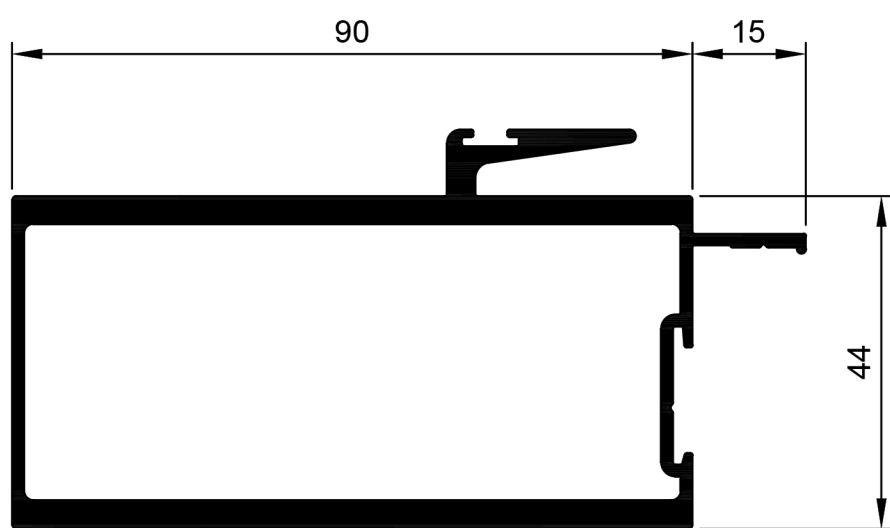

TSD016
Interlocker 90mm Slide
Ix: 35.525cm⁴