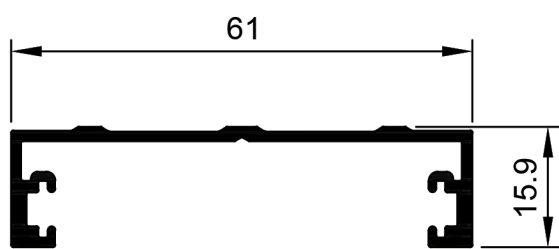

TSD017
Interlocker 65mm Slide
Ix: 27.694cm⁴

TSD020
Interlocker 65mm Slide
Ix: 28.031cm⁴

TSD016
Interlocker 90mm Slide
Ix: 35.525cm⁴

TSD019
Interlocker 90mm Slide
Ix: 35.773cm⁴

TSD007
Adaptor Jamb
Ix: 9.316cm⁴

TSF028
Bead Square
Ix: 0.244cm⁴

Please Note:
See KELL Innovations DG32 Wall Chart for bigger door panels and profile for up to 32mm thick glass.

© Copyright 2021 Aluconnect
All rights reserved

Aluconnect reserves the right to make changes without notice.