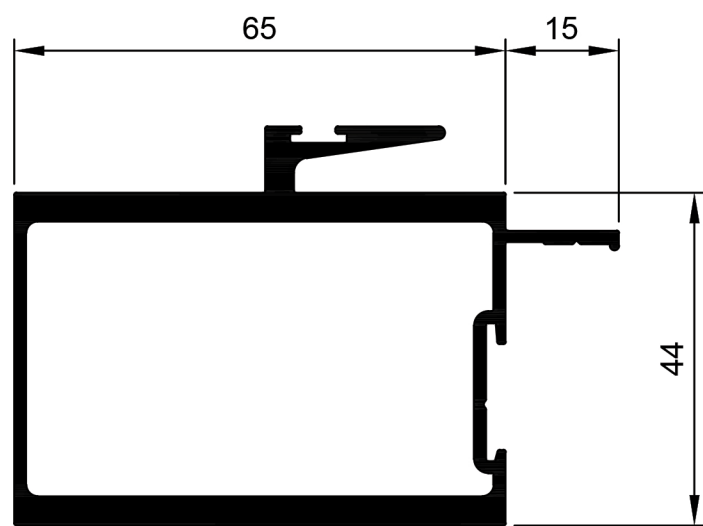

HD Sliding Door System.

TSD015
Interlocker 40mm Slide
Ix: 8.287cm⁴

TSD018
Interlocker 40mm Fix
Ix: 8.920cm⁴

TSD026
Interlocker 40mm Slide Aluc X
Ix: 7.868cm⁴

TSD027
Interlocker 40mm Slide Aluc X
Ix: 8.272cm⁴

TSF028
Bead Square
Ix: 0.244cm⁴

Please Note:
See KELL Aluminium DG32 Wall Chart for bigger door panels and profiles for up to 32mm thick glass.

© Copyright 2021 Aluconnect
All rights reserved

Aluconnect reserves the right to make changes without notice.