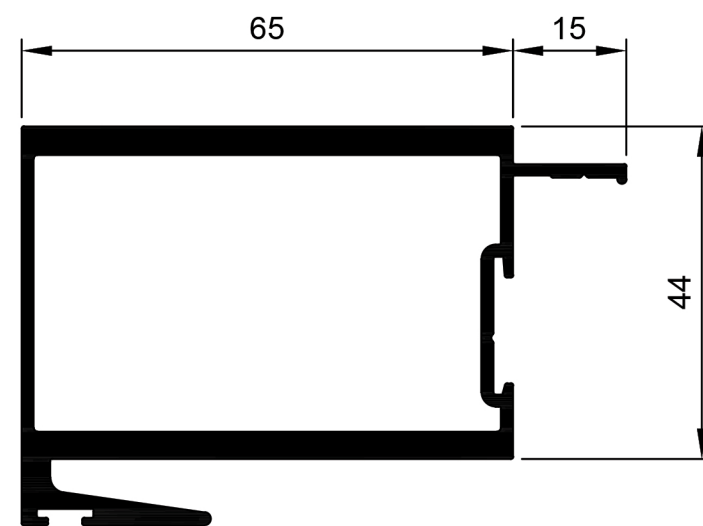

HD Sliding Door System.

TSD015
Interlocker 40mm Slide
Ix: 8.287cm⁴

TSD018
Interlocker 40mm Fix
Ix: 8.920cm⁴

TSD026
Interlocker 40mm Slide Aluc X
Ix: 7.868cm⁴

TSD027
Interlocker 40mm Slide Aluc X
Ix: 8.272cm⁴

TSD017
Interlocker 65mm Slide
Ix: 27.694cm⁴

TSD020
Interlocker 65mm Slide
Ix: 28.031cm⁴

TSD016
Interlocker 90mm Slide
Ix: 35.525cm⁴

TSD019
Interlocker 90mm Slide
Ix: 35.773cm⁴

TSD007
Adaptor Jamb
Ix: 9.316cm⁴

TSF028
Bead Square
Ix: 0.244cm⁴

Please Note:
See KELL Aluminium DG32 Wall Chart for bigger door panels and profiles for up to 32mm thick glass.

© Copyright 2021 Aluconnect
All rights reserved

Aluconnect reserves the right to make changes without notice.