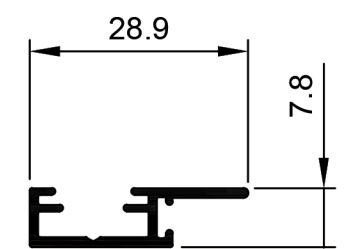

TSD017
Interlocker 65mm Slide
Ix: 27.694cm⁴

TSD020
Interlocker 65mm Slide
Ix: 28.031cm⁴

TSD016
Interlocker 90mm Slide
Ix: 35.525cm⁴

TSD019
Interlocker 90mm Slide
Ix: 35.773cm⁴

TSD007
Adaptor Jamb
Ix: 9.316cm⁴

TSD009
Cover Head
Ix: 2.439cm⁴

TSD010
TRACK 10MM
Ix: 0.369cm⁴

W31594
TRACK 10MM
Ix: 0.387cm⁴

TSD022
Interlocker Screw-on
Ix: 0.545cm⁴

TSD008
Cover Sill
Ix: 6.789cm⁴

TSF026
Bead Angled
Ix: 0.125cm⁴

TSF027
Bead Angled Multi 13mm Gap
Ix: 0.141cm⁴