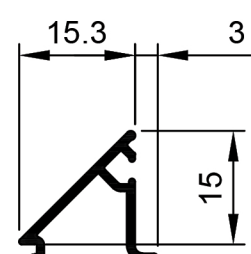

TSD009
Cover Head
Ix: 2.439cm⁴

TSD010
TRACK 10MM
Ix: 0.369cm⁴

W31594
TRACK 10MM
Ix: 0.387cm⁴

TSD022
Interlocker Screw-on
Ix: 0.545cm⁴

TSD008
Cover Sill
Ix: 6.789cm⁴

TSF026
Bead Angled
Ix: 0.125cm⁴

TSF027
Bead Angled Multi 13mm Gap
Ix: 0.141cm⁴

TSF028
Bead Square
Ix: 0.244cm⁴

Please Note:
See KELL Innovations DG32 Wall Chart for bigger door panels and profile for up to 32mm thick glass.

© Copyright 2021 Aluconnect
All rights reserved

Aluconnect reserves the right to make changes without notice.