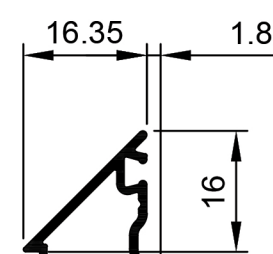

TSD009
Cover Head
Ix: 2.439cm⁴

TSD010
TRACK 10MM
Ix: 0.369cm⁴

W31594
TRACK 10MM
Ix: 0.387cm⁴

TSD022
Interlocker Screw-on
Ix: 0.545cm⁴

TSD008
Cover Sill
Ix: 6.789cm⁴

TSF026
Bead Angled
Ix: 0.125cm⁴

TSF027
Bead Angled Multi 13mm Gap
Ix: 0.141cm⁴

TSF028
Bead Square
Ix: 0.244cm⁴

Please Note:
See KELL Aluminium DG32 Wall Chart for bigger door panels and profiles for up to 32mm thick glass.

© Copyright 2021 Aluconnect
All rights reserved

Aluconnect reserves the right to make changes without notice.