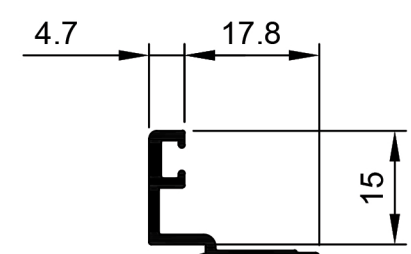

TSD009
Cover Head
Ix: 2.439cm⁴

TSD010
TRACK 10MM
Ix: 0.369cm⁴

W31594
TRACK 10MM
Ix: 0.387cm⁴

TSD022
Interlocker Screw-on
Ix: 0.545cm⁴

TSD008
Cover Sill
Ix: 6.789cm⁴

TSF026
Bead Angled
Ix: 0.125cm⁴

TSF027
Bead Angled Multi 13mm Gap
Ix: 0.141cm⁴

TSF028
Bead Square
Ix: 0.244cm⁴

Please Note:
See KELL Innovations DG32 Wall Chart for bigger door panels and profile for up to 32mm thick glass.

© Copyright 2021 Aluconnect
All rights reserved

Aluconnect reserves the right to make changes without notice.