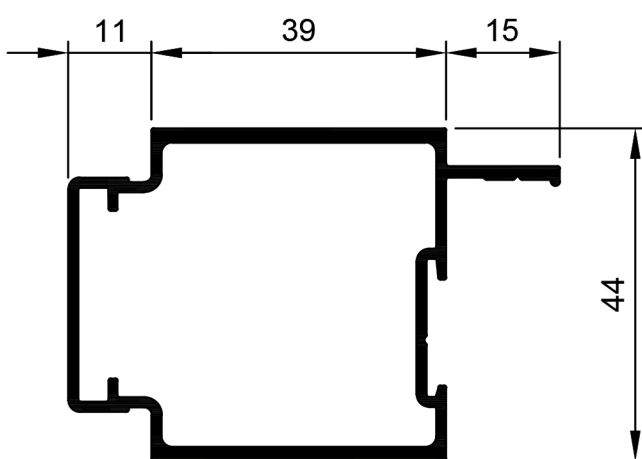

TSF043
Stile Door 60mm R11 Aluc X
Ix: 9.121cm⁴

TSF020
Stile Door 90mm R9
Ix: 14.878cm⁴

TSF014
Sill 150mm R6
Ix: 31.115cm⁴

TSF012
Sill 50mm R7
Ix: 10.246cm⁴

TSF013
Sill 85mm R4
Ix: 15.069cm⁴

TSF042
Sill 85mm R4 Aluc X
Ix: 12.410cm⁴

TSD012
Stile Meet 39mm
Ix: 9.592cm⁴

TSD013
Stile Meet 65mm
Ix: 20.147cm⁴

TSD014
Stile Meet 90mm
Ix: 26.463cm⁴

TSD011
Astragal 44mm
Ix: 7.312cm⁴

TSD021
Astragal 114mm
Ix: 86.757cm⁴

Please Note:
See KELL Aluminium DG32 Wall Chart for bigger door panels and profiles for up to 32mm thick glass.