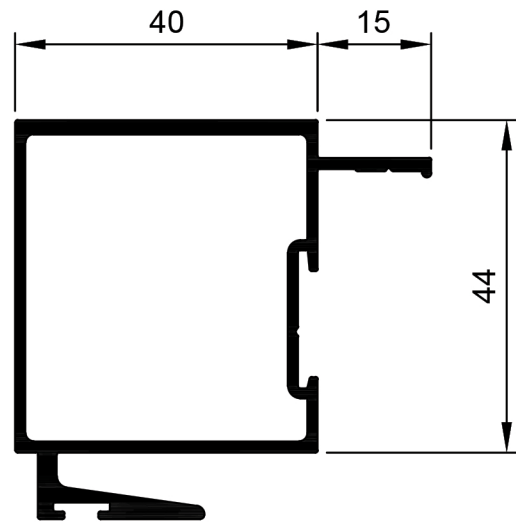

HD Sliding Door System.

TSD015
Interlocker 40mm Slide
Ix: 8.287cm⁴

TSD018
Interlocker 40mm Fix
Ix: 8.920cm⁴

TSD026
Interlocker 40mm Slide Aluc X
Ix: 7.868cm⁴

TSD027
Interlocker 40mm Slide Aluc X
Ix: 8.272cm⁴

TSD017
Interlocker 65mm Slide
Ix: 27.694cm⁴

TSD020
Interlocker 65mm Slide
Ix: 28.031cm⁴

TSD016
Interlocker 90mm Slide
Ix: 35.525cm⁴

TSD019
Interlocker 90mm Slide
Ix: 35.773cm⁴

TSD007
Adaptor Jamb
Ix: 9.316cm⁴

TSD009
Cover Head
Ix: 2.439cm⁴

TSD010
TRACK 10MM
Ix: 0.369cm⁴

W31594
TRACK 10MM
Ix: 0.387cm⁴

TSD022
Interlocker Screw-on
Ix: 0.545cm⁴

TSD008
Cover Sill
Ix: 6.789cm⁴

TSF026
Bead Angled
Ix: 0.125cm⁴

TSF027
Bead Angled Multi 13mm Gap
Ix: 0.141cm⁴

TSF028
Bead Square
Ix: 0.244cm⁴

Please Note:
See KELL Aluminium DG32 Wall Chart for bigger door panels and profiles for up to 32mm thick glass.

© Copyright 2021 Aluconnect
All rights reserved

Aluconnect reserves the right to make changes without notice.