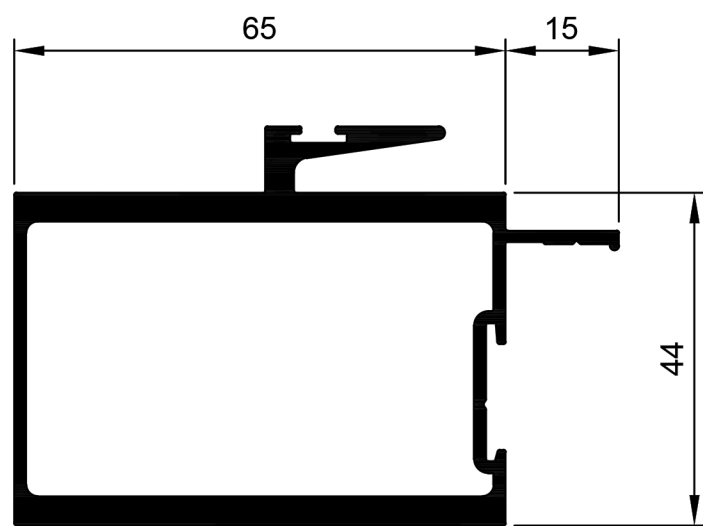

HD Sliding Door System.

TSD015
Interlocker 40mm Slide
Ix: 8.287cm⁴

TSD018
Interlocker 40mm Fix
Ix: 8.920cm⁴

TSD026
Interlocker 40mm Slide Aluc X
Ix: 7.868cm⁴

TSD027
Interlocker 40mm Slide Aluc X
Ix: 8.272cm⁴