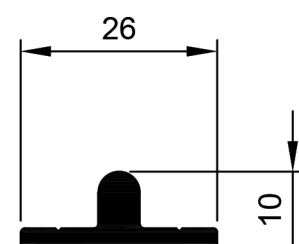

TSD017
Interlocker 65mm Slide
Ix: 27.694cm⁴

TSD020
Interlocker 65mm Slide
Ix: 28.031cm⁴

TSD016
Interlocker 90mm Slide
Ix: 35.525cm⁴

TSD019
Interlocker 90mm Slide
Ix: 35.773cm⁴

TSD007
Adaptor Jamb
Ix: 9.316cm⁴

TSD009
Cover Head
Ix: 2.439cm⁴

TSD010
TRACK 10MM
Ix: 0.369cm⁴

W31594
TRACK 10MM
Ix: 0.387cm⁴

TSD022
Interlocker Screw-on
Ix: 0.545cm⁴

TSD008
Cover Sill
Ix: 6.789cm⁴

TSF026
Bead Angled
Ix: 0.125cm⁴

TSF027
Bead Angled Multi 13mm Gap
Ix: 0.141cm⁴

TSF028
Bead Square
Ix: 0.244cm⁴

Please Note:
See KELL Aluminium DG32 Wall Chart for bigger door panels and profiles for up to 32mm thick glass.

© Copyright 2021 Aluconnect
All rights reserved

Aluconnect reserves the right to make changes without notice.