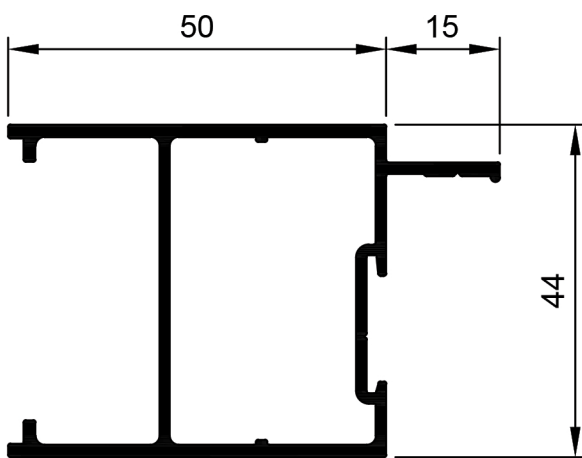

© Copyright 2024 Aluconnect
All rights reserved

Aluconnect reserves the right to make changes without notice.

HD Sliding Door System.

TSF018
Stile Door 45mm R1
Ix: 8.414cm⁴

TSF019
Stile Door 60mm R11
Ix: 10.269cm⁴

TSF043
Stile Door 60mm R11 Aluc X
Ix: 9.121cm⁴

TSF020
Stile Door 90mm R9
Ix: 14.878cm⁴

TSF014
Sill 150mm R6
Ix: 31.115cm⁴

TSF012
Sill 50mm R7
Ix: 10.246cm⁴

TSF013
Sill 85mm R4
Ix: 15.069cm⁴

TSF042
Sill 85mm R4 Aluc X
Ix: 12.410cm⁴

TSD012
Stile Meet 39mm
Ix: 9.592cm⁴

TSD013
Stile Meet 65mm
Ix: 20.147cm⁴

TSD014
Stile Meet 90mm
Ix: 26.463cm⁴

TSD011
Astragal 44mm
Ix: 7.312cm⁴

TSD021
Astragal 114mm
Ix: 86.757cm⁴

Please Note:
See KELL Aluminium DG32 Wall Chart for bigger door panels and profiles for up to 32mm thick glass.