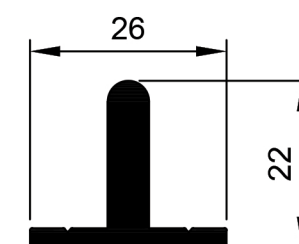

HD Sliding Door System.

TSD015
Interlocker 40mm Slide
Ix: 8.287cm⁴

TSD018
Interlocker 40mm Fix
Ix: 8.920cm⁴

TSD026
Interlocker 40mm Slide Aluc X
Ix: 7.868cm⁴

TSD027
Interlocker 40mm Slide Aluc X
Ix: 8.272cm⁴

TSD017
Interlocker 65mm Slide
Ix: 27.694cm⁴

TSD020
Interlocker 65mm Slide
Ix: 28.031cm⁴

TSD016
Interlocker 90mm Slide
Ix: 35.525cm⁴

TSD019
Interlocker 90mm Slide
Ix: 35.773cm⁴

TSD007
Adaptor Jamb
Ix: 9.316cm⁴

TSD009
Cover Head
Ix: 2.439cm⁴

TSD010
TRACK 10MM
Ix: 0.369cm⁴

W31594
TRACK 10MM
Ix: 0.387cm⁴

TSD022
Interlocker Screw-on
Ix: 0.545cm⁴

TSD008
Cover Sill
Ix: 6.789cm⁴

TSF026
Bead Angled
Ix: 0.125cm⁴

TSF027
Bead Angled Multi 13mm Gap
Ix: 0.141cm⁴

TSF028
Bead Square
Ix: 0.244cm⁴

Please Note:
See KELL Aluminium DG32 Wall Chart for bigger door panels and profiles for up to 32mm thick glass.

© Copyright 2021 Aluconnect
All rights reserved

Aluconnect reserves the right to make changes without notice.