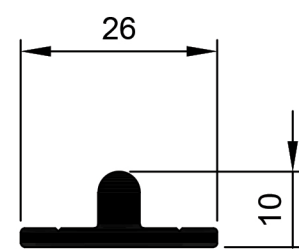

TSD017
Interlocker 65mm Slide
Ix: 27.694cm⁴

TSD020
Interlocker 65mm Slide
Ix: 28.031cm⁴

TSD016
Interlocker 90mm Slide
Ix: 35.525cm⁴

TSD019
Interlocker 90mm Slide
Ix: 35.773cm⁴

TSD007
Adaptor Jamb
Ix: 9.316cm⁴

TSD009
Cover Head
Ix: 2.439cm⁴

TSD010
TRACK 10MM
Ix: 0.369cm⁴

W31594
TRACK 10MM
Ix: 0.387cm⁴

TSD022
Interlocker Screw-on
Ix: 0.545cm⁴

TSD008
Cover Sill
Ix: 6.789cm⁴

TSF026
Bead Angled
Ix: 0.125cm⁴

TSF027
Bead Angled Multi 13mm Gap
Ix: 0.141cm⁴