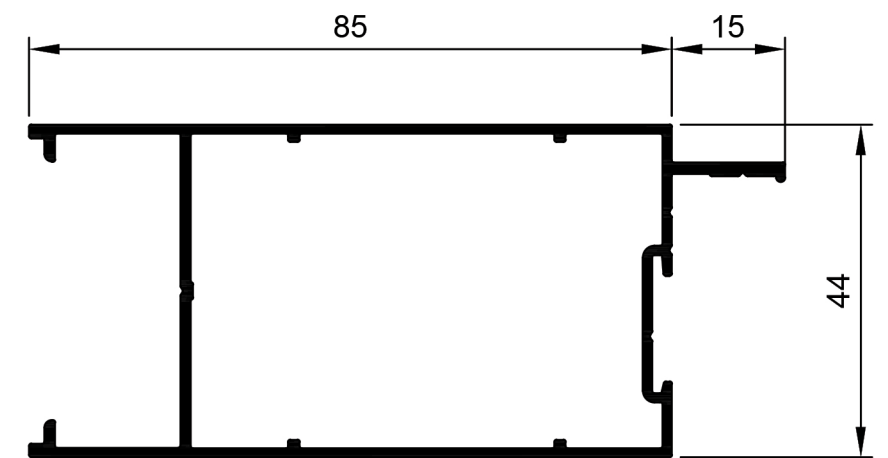

TSF043
Stile Door 60mm R11 Aluc X
Ix: 9.121cm⁴

TSF020
Stile Door 90mm R9
Ix: 14.878cm⁴

TSF014
Sill 150mm R6
Ix: 31.115cm⁴

TSF012
Sill 50mm R7
Ix: 10.246cm⁴

TSF013
Sill 85mm R4
Ix: 15.069cm⁴

TSF042
Sill 85mm R4 Aluc X
Ix: 12.410cm⁴

TSD012
Stile Meet 39mm
Ix: 9.592cm⁴

TSD013
Stile Meet 65mm
Ix: 20.147cm⁴

TSD014
Stile Meet 90mm
Ix: 26.463cm⁴

TSD011
Astragal 44mm
Ix: 7.312cm⁴

TSD021
Astragal 114mm
Ix: 86.757cm⁴

Please Note:
See KELL Aluminium DG32 Wall Chart for bigger door panels and profiles for up to 32mm thick glass.