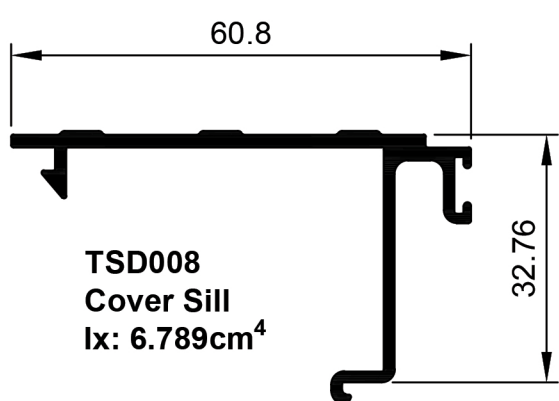

TSD009
Cover Head
Ix: 2.439cm⁴

TSD010
TRACK 10MM
Ix: 0.369cm⁴

W31594
TRACK 10MM
Ix: 0.387cm⁴

TSD022
Interlocker Screw-on
Ix: 0.545cm⁴

TSD008
Cover Sill
Ix: 6.789cm⁴

TSF026
Bead Angled
Ix: 0.125cm⁴

TSF027
Bead Angled Multi 13mm Gap
Ix: 0.141cm⁴

TSF028
Bead Square
Ix: 0.244cm⁴

Please Note:
See KELL Aluminium DG32 Wall Chart for bigger door panels and profiles for up to 32mm thick glass.

© Copyright 2021 Aluconnect
All rights reserved

Aluconnect reserves the right to make changes without notice.