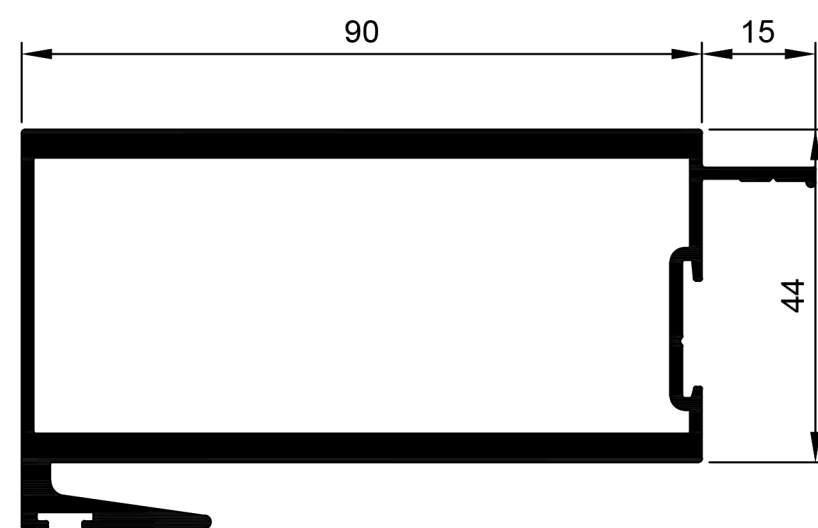

TSD019
Interlocker 90mm Slide
Ix: 35.773cm⁴