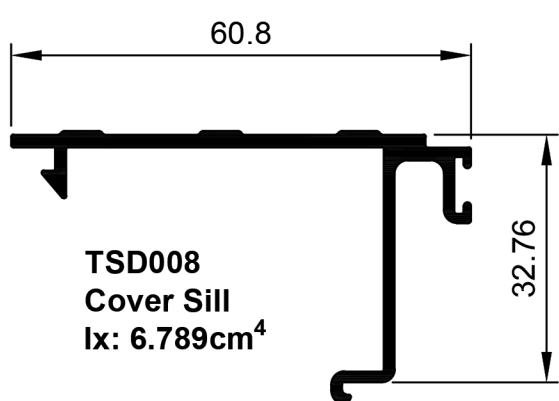

TSD009
Cover Head
Ix: 2.439cm⁴

TSD010
TRACK 10MM
Ix: 0.369cm⁴

W31594
TRACK 10MM
Ix: 0.387cm⁴

TSD022
Interlocker Screw-on
Ix: 0.545cm⁴

TSD008
Cover Sill
Ix: 6.789cm⁴

TSF026
Bead Angled
Ix: 0.125cm⁴

TSF027
Bead Angled Multi 13mm Gap
Ix: 0.141cm⁴

TSF028
Bead Square
Ix: 0.244cm⁴

Please Note:
See KELL Innovations DG32 Wall Chart for bigger door panels and profile for up to 32mm thick glass.

© Copyright 2021 Aluconnect
All rights reserved

Aluconnect reserves the right to make changes without notice.