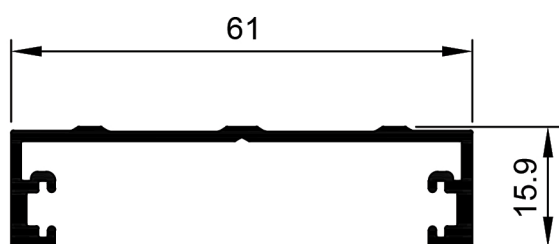

HD Sliding Door System.

TSD015
Interlocker 40mm Slide
Ix: 8.287cm⁴

TSD018
Interlocker 40mm Fix
Ix: 8.920cm⁴

TSD026
Interlocker 40mm Slide Aluc X
Ix: 7.868cm⁴

TSD027
Interlocker 40mm Slide Aluc X
Ix: 8.272cm⁴

TSD017
Interlocker 65mm Slide
Ix: 27.694cm⁴

TSD020
Interlocker 65mm Slide
Ix: 28.031cm⁴

TSD016
Interlocker 90mm Slide
Ix: 35.525cm⁴

TSD019
Interlocker 90mm Slide
Ix: 35.773cm⁴

TSD007
Adaptor Jamb
Ix: 9.316cm⁴

TSD009
Cover Head
Ix: 2.439cm⁴

TSD010
TRACK 10MM
Ix: 0.369cm⁴

W31594
TRACK 10MM
Ix: 0.387cm⁴

TSD022
Interlocker Screw-on
Ix: 0.545cm⁴

TSD008
Cover Sill
Ix: 6.789cm⁴

TSF026
Bead Angled
Ix: 0.125cm⁴

TSF027
Bead Angled Multi 13mm Gap
Ix: 0.141cm⁴

TSF028
Bead Square
Ix: 0.244cm⁴

Please Note:
See KELL Aluminium DG32 Wall Chart for bigger door panels and profiles for up to 32mm thick glass.

© Copyright 2021 Aluconnect
All rights reserved

Aluconnect reserves the right to make changes without notice.