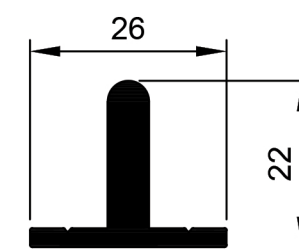

TSD017
Interlocker 65mm Slide
Ix: 27.694cm⁴

TSD020
Interlocker 65mm Slide
Ix: 28.031cm⁴

TSD016
Interlocker 90mm Slide
Ix: 35.525cm⁴

TSD019
Interlocker 90mm Slide
Ix: 35.773cm⁴

TSD007
Adaptor Jamb
Ix: 9.316cm⁴

TSD009
Cover Head
Ix: 2.439cm⁴

TSD010
TRACK 10MM
Ix: 0.369cm⁴

W31594
TRACK 10MM
Ix: 0.387cm⁴

TSD022
Interlocker Screw-on
Ix: 0.545cm⁴

TSD008
Cover Sill
Ix: 6.789cm⁴

TSF026
Bead Angled
Ix: 0.125cm⁴

TSF027
Bead Angled Multi 13mm Gap
Ix: 0.141cm⁴