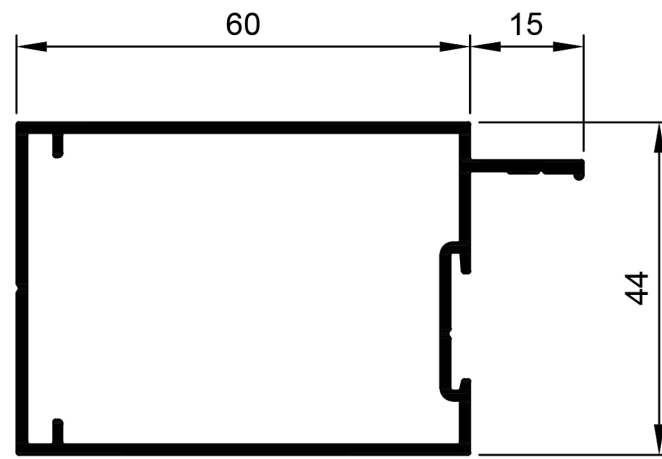

TSF019
Stile Door 60mm R11
Ix: 10.269cm⁴