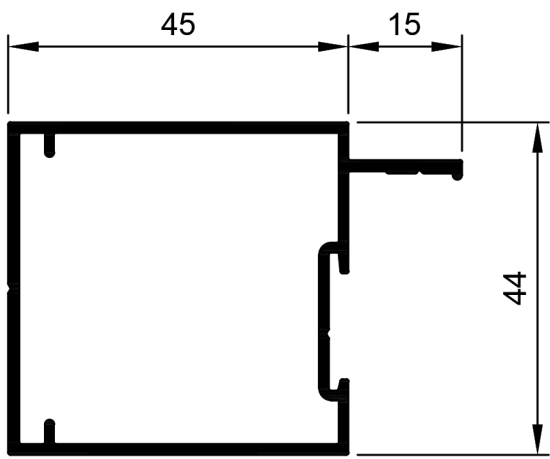

HD Sliding Door System.

TSF018
Stile Door 45mm R1
Ix: 8.414cm⁴