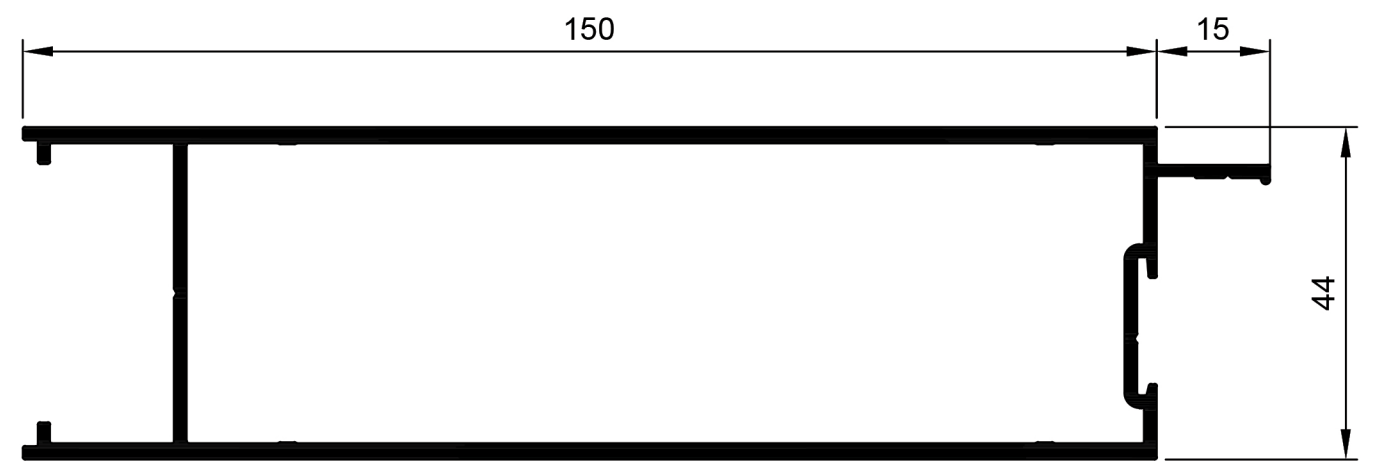

TSF043
Stile Door 60mm R11 Aluc X
Ix: 9.121cm⁴

TSF020
Stile Door 90mm R9
Ix: 14.878cm⁴

TSF014
Sill 150mm R6
Ix: 31.115cm⁴

TSF012
Sill 50mm R7
Ix: 10.246cm⁴

TSF013
Sill 85mm R4
Ix: 15.069cm⁴

TSF042
Sill 85mm R4 Aluc X
Ix: 12.410cm⁴