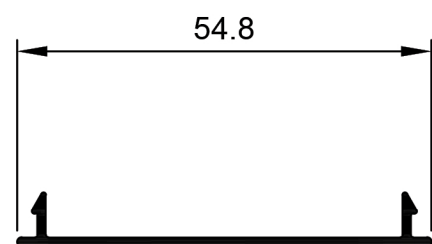

TSD009
Cover Head
Ix: 2.439cm⁴