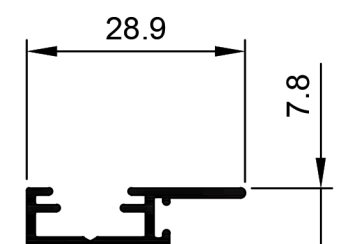

HD Sliding Door System.

TSD015
Interlocker 40mm Slide
Ix: 8.287cm⁴

TSD018
Interlocker 40mm Fix
Ix: 8.920cm⁴

TSD026
Interlocker 40mm Slide Aluc X
Ix: 7.868cm⁴

TSD027
Interlocker 40mm Slide Aluc X
Ix: 8.272cm⁴

TSD017
Interlocker 65mm Slide
Ix: 27.694cm⁴

TSD020
Interlocker 65mm Slide
Ix: 28.031cm⁴

TSD016
Interlocker 90mm Slide
Ix: 35.525cm⁴

TSD019
Interlocker 90mm Slide
Ix: 35.773cm⁴

TSD007
Adaptor Jamb
Ix: 9.316cm⁴

TSD009
Cover Head
Ix: 2.439cm⁴

TSD010
TRACK 10MM
Ix: 0.369cm⁴

W31594
TRACK 10MM
Ix: 0.387cm⁴

TSD022
Interlocker Screw-on
Ix: 0.545cm⁴

TSD008
Cover Sill
Ix: 6.789cm⁴

TSF026
Bead Angled
Ix: 0.125cm⁴

TSF027
Bead Angled Multi 13mm Gap
Ix: 0.141cm⁴

TSF028
Bead Square
Ix: 0.244cm⁴

Please Note:
See KELL Aluminium DG32 Wall Chart for bigger door panels and profiles for up to 32mm thick glass.

© Copyright 2021 Aluconnect
All rights reserved

Aluconnect reserves the right to make changes without notice.