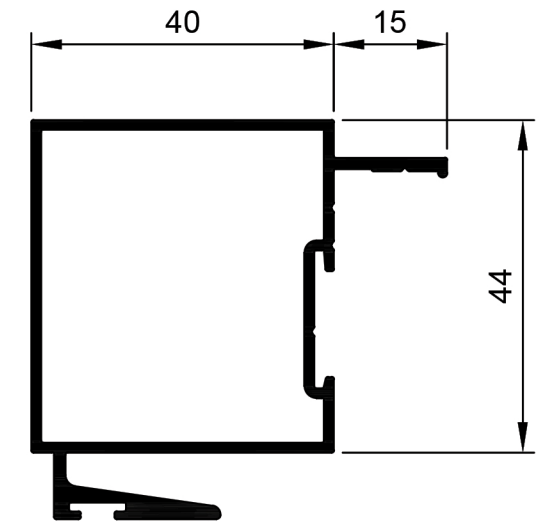

HD Sliding Door System.

TSD015
Interlocker 40mm Slide
Ix: 8.287cm⁴

TSD018
Interlocker 40mm Fix
Ix: 8.920cm⁴

TSD026
Interlocker 40mm Slide Aluc X
Ix: 7.868cm⁴

TSD027
Interlocker 40mm Slide Aluc X
Ix: 8.272cm⁴