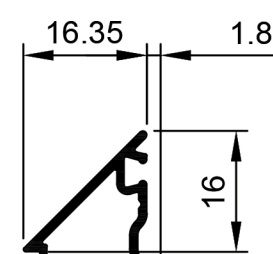

TSD009
Cover Head
Ix: 2.439cm⁴

TSD010
TRACK 10MM
Ix: 0.369cm⁴

W31594
TRACK 10MM
Ix: 0.387cm⁴

TSD022
Interlocker Screw-on
Ix: 0.545cm⁴

TSD008
Cover Sill
Ix: 6.789cm⁴

TSF026
Bead Angled
Ix: 0.125cm⁴

TSF027
Bead Angled Multi 13mm Gap
Ix: 0.141cm⁴

TSF028
Bead Square
Ix: 0.244cm⁴

Please Note:
See KELL Innovations DG32 Wall Chart for bigger door panels and profile for up to 32mm thick glass.

© Copyright 2021 Aluconnect
All rights reserved

Aluconnect reserves the right to make changes without notice.