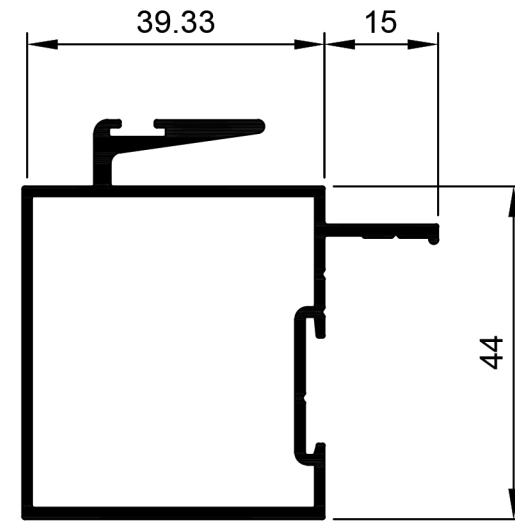

HD Sliding Door System.

TSD015
Interlocker 40mm Slide
Ix: 8.287cm⁴

TSD018
Interlocker 40mm Fix
Ix: 8.920cm⁴

TSD026
Interlocker 40mm Slide Aluc X
Ix: 7.868cm⁴

TSD027
Interlocker 40mm Slide Aluc X
Ix: 8.272cm⁴

TSD017
Interlocker 65mm Slide
Ix: 27.694cm⁴

TSD020
Interlocker 65mm Slide
Ix: 28.031cm⁴

TSD016
Interlocker 90mm Slide
Ix: 35.525cm⁴

TSD019
Interlocker 90mm Slide
Ix: 35.773cm⁴

TSD007
Adaptor Jamb
Ix: 9.316cm⁴

TSF028
Bead Square
Ix: 0.244cm⁴

Please Note:
See KELL Aluminium DG32 Wall Chart for bigger door panels and profiles for up to 32mm thick glass.

© Copyright 2021 Aluconnect
All rights reserved

Aluconnect reserves the right to make changes without notice.