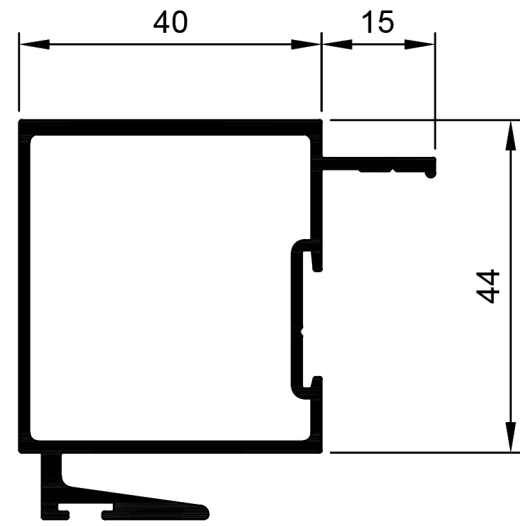

HD Sliding Door System.

TSD015
Interlocker 40mm Slide
Ix: 8.287cm⁴

TSD018
Interlocker 40mm Fix
Ix: 8.920cm⁴

TSD026
Interlocker 40mm Slide Aluc X
Ix: 7.868cm⁴

TSD027
Interlocker 40mm Slide Aluc X
Ix: 8.272cm⁴