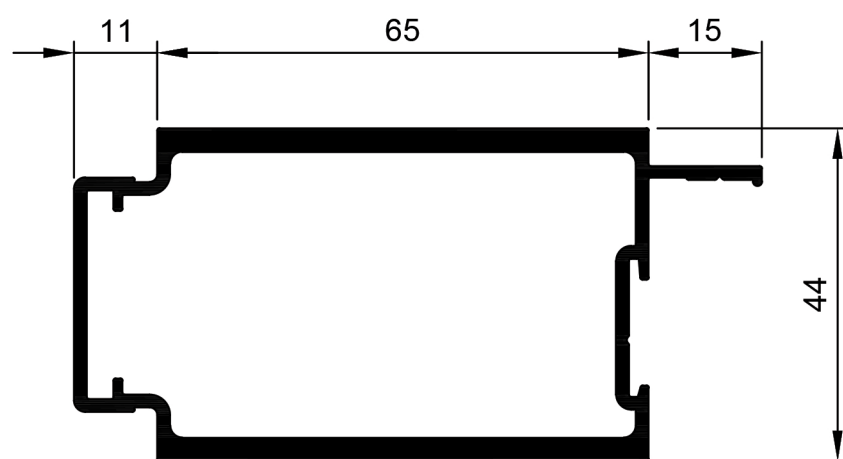

TSF043
Stile Door 60mm R11 Aluc X
Ix: 9.121cm⁴

TSF020
Stile Door 90mm R9
Ix: 14.878cm⁴

TSF014
Sill 150mm R6
Ix: 31.115cm⁴

TSF012
Sill 50mm R7
Ix: 10.246cm⁴

TSF013
Sill 85mm R4
Ix: 15.069cm⁴

TSF042
Sill 85mm R4 Aluc X
Ix: 12.410cm⁴

TSD012
Stile Meet 39mm
Ix: 9.592cm⁴

TSD013
Stile Meet 65mm
Ix: 20.147cm⁴

TSD014
Stile Meet 90mm
Ix: 26.463cm⁴

TSD011
Astragal 44mm
Ix: 7.312cm⁴

TSD021
Astragal 114mm
Ix: 86.757cm⁴

Please Note:
See KELL Aluminium DG32 Wall Chart for bigger door panels and profiles for up to 32mm thick glass.