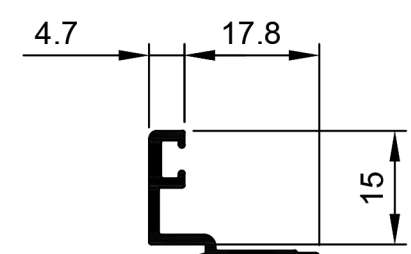

TSD009
Cover Head
Ix: 2.439cm⁴

TSD010
TRACK 10MM
Ix: 0.369cm⁴

W31594
TRACK 10MM
Ix: 0.387cm⁴

TSD022
Interlocker Screw-on
Ix: 0.545cm⁴

TSD008
Cover Sill
Ix: 6.789cm⁴

TSF026
Bead Angled
Ix: 0.125cm⁴

TSF027
Bead Angled Multi 13mm Gap
Ix: 0.141cm⁴

TSF028
Bead Square
Ix: 0.244cm⁴

Please Note:
See KELL Aluminium DG32 Wall Chart for bigger door panels and profiles for up to 32mm thick glass.

© Copyright 2021 Aluconnect
All rights reserved

Aluconnect reserves the right to make changes without notice.