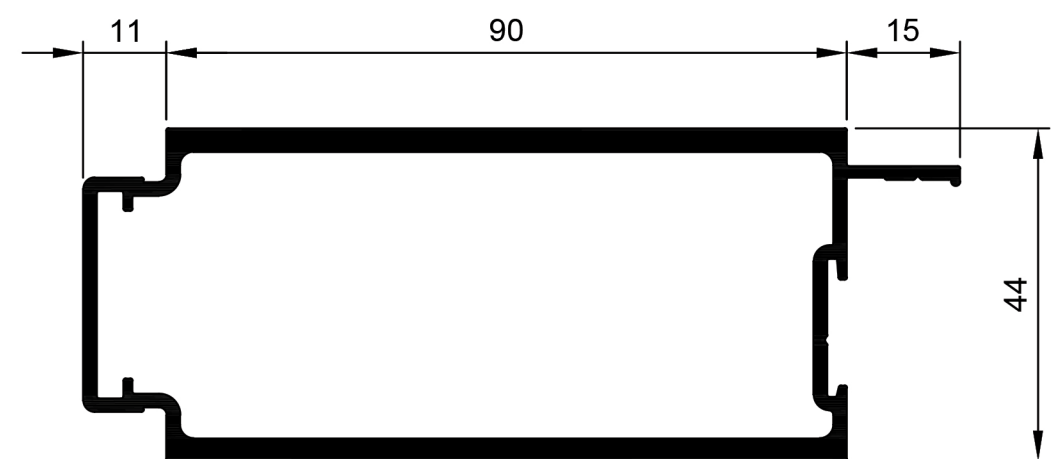

TSD014
Stile Meet 90mm
Ix: 26.463cm⁴