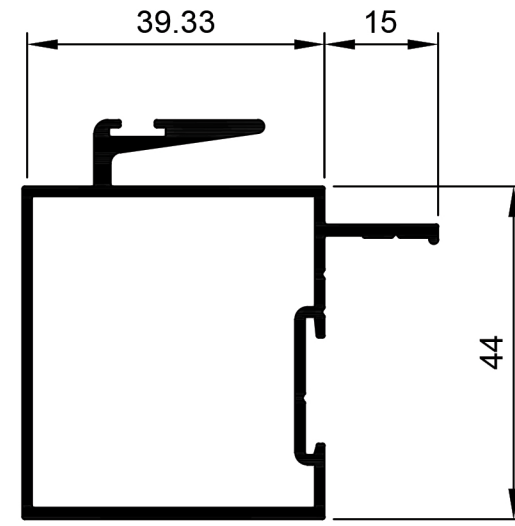

HD Sliding Door System.

TSD015
Interlocker 40mm Slide
Ix: 8.287cm⁴

TSD018
Interlocker 40mm Fix
Ix: 8.920cm⁴

TSD026
Interlocker 40mm Slide Aluc X
Ix: 7.868cm⁴

TSD027
Interlocker 40mm Slide Aluc X
Ix: 8.272cm⁴