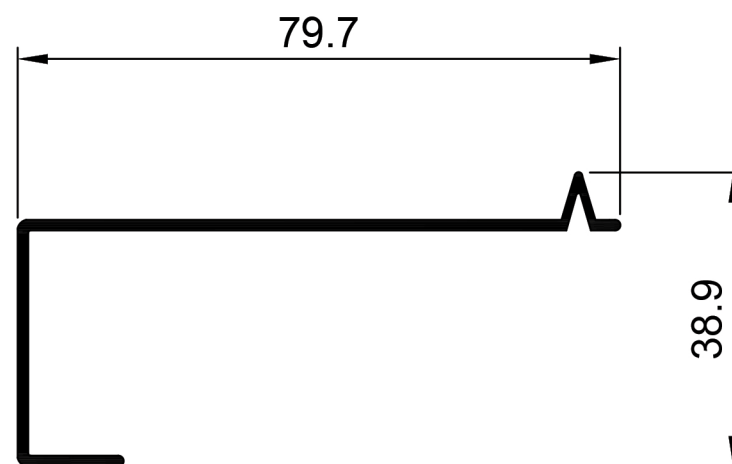

Garage Door Profiles.

TGD001
Bottom Channel
Ix: 0.719cm⁴

TGD002
Intermediate
Ix: 0.038cm⁴

TGD003
End Cap
Ix: 2.383cm⁴

TGD004
Slat
Ix: 3.309cm⁴

TGD005
Slat Aluc X
Ix: 2.714cm⁴

© Copyright 2021 Aluconnect
All rights reserved