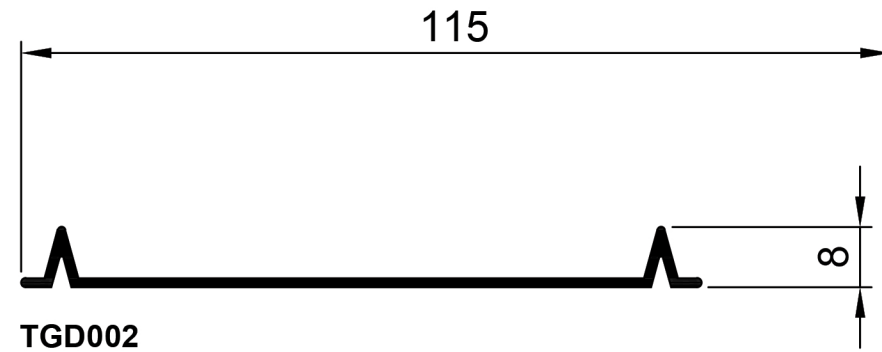

Garage Door Profiles.

TGD001
Bottom Channel
Ix: 0.719cm⁴

TGD002
Intermediate
Ix: 0.038cm⁴

TGD003
End Cap
Ix: 2.383cm⁴

TGD004
Slat
Ix: 3.309cm⁴

TGD005
Slat Aluc X
Ix: 2.714cm⁴

© Copyright 2021 Aluconnect
All rights reserved