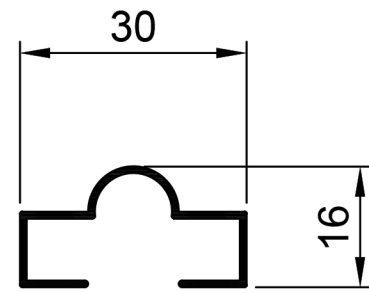

Garage Door Profiles.

TGD001
Bottom Channel
Ix: 0.719cm⁴

TGD002
Intermediate
Ix: 0.038cm⁴

TGD003
End Cap
Ix: 2.383cm⁴

TGD004
Slat
Ix: 3.309cm⁴

TGD005
Slat Aluc X
Ix: 2.714cm⁴

© Copyright 2021 Aluconnect
All rights reserved