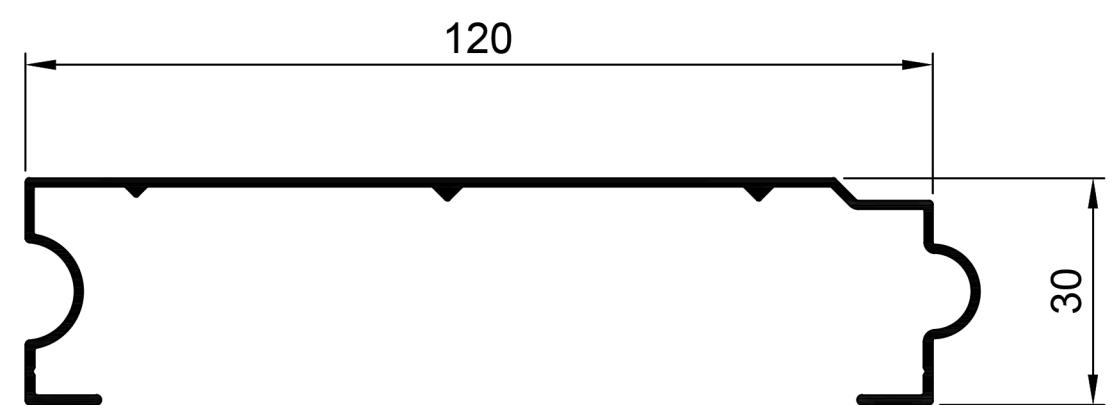

Garage Door Profiles.

TGD001
Bottom Channel
Ix: 0.719cm⁴

TGD002
Intermediate
Ix: 0.038cm⁴

TGD003
End Cap
Ix: 2.383cm⁴

TGD004
Slat
Ix: 3.309cm⁴

TGD005
Slat Aluc X
Ix: 2.714cm⁴

© Copyright 2021 Aluconnect
All rights reserved