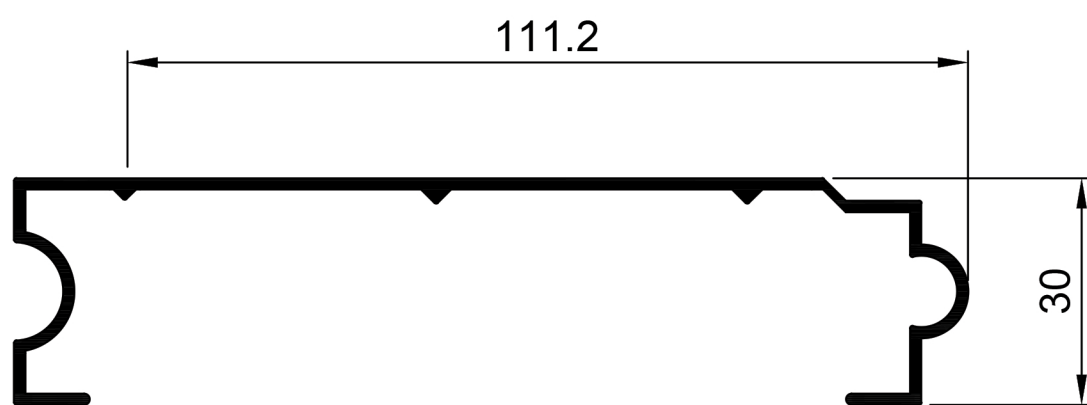

Garage Door Profiles.

TGD001
Bottom Channel
Ix: 0.719cm⁴

TGD002
Intermediate
Ix: 0.038cm⁴

TGD003
End Cap
Ix: 2.383cm⁴

TGD004
Slat
Ix: 3.309cm⁴

TGD005
Slat Aluc X
Ix: 2.714cm⁴

© Copyright 2021 Aluconnect
All rights reserved