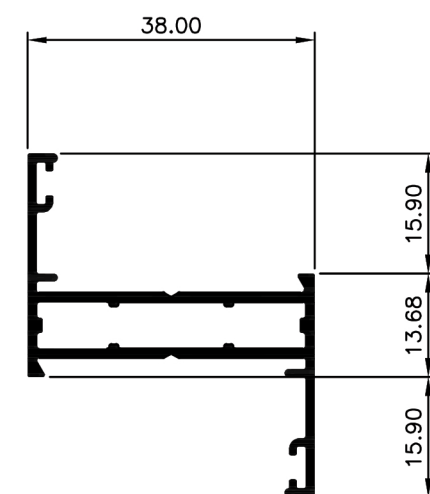

Casement Window System.

TCW3801
Frame 38mm
Ix: 4.668cm⁴

TCW3809
Frame 70mm
Ix: 17.575cm⁴

TCW3802
Mullion 38mm
Ix: 5.159cm⁴

TCW3810
Mullion 54mm
Ix: 11.745cm⁴

TCW3803
Mullion 76mm
Ix: 28.199cm⁴

TCW3801
Frame 30.5mm H
Ix: 2.769cm⁴

TCW3804
Sash
Ix: 2.769cm⁴

TCW3807
38 Bead Angled Multi 13mm Gap
Ix: 0.548cm⁴

TCW3808
38 Bead DG 32mm Gap
Ix: 0.910cm⁴

© Copyright 2021 Aluconnect
All rights reserved

Aluconnect reserves the right to make changes without notice.