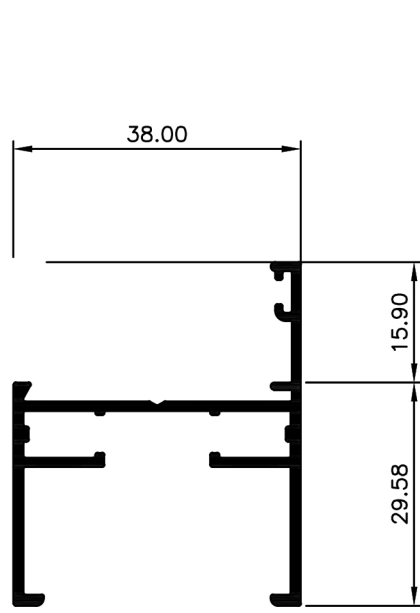

Casement Window System.

TCW3801
Frame 38mm
Ix: 4.668cm⁴

TCW3809
Frame 70mm
Ix: 17.575cm⁴

TCW3802
Mullion 38mm
Ix: 5.159cm⁴

TCW3810
Mullion 54mm
Ix: 11.745cm⁴

TCW3803
Mullion 76mm
Ix: 28.199cm⁴

TCW3801
Frame 30.5mm H
Ix: 2.769cm⁴

TCW3804
Sash
Ix: 2.769cm⁴

TCW3807
38 Bead Angled Multi 13mm Gap
Ix: 0.548cm⁴

TCW3808
38 Bead DG 32mm Gap
Ix: 0.910cm⁴

© Copyright 2021 Aluconnect
All rights reserved

Aluconnect reserves the right to make changes without notice.