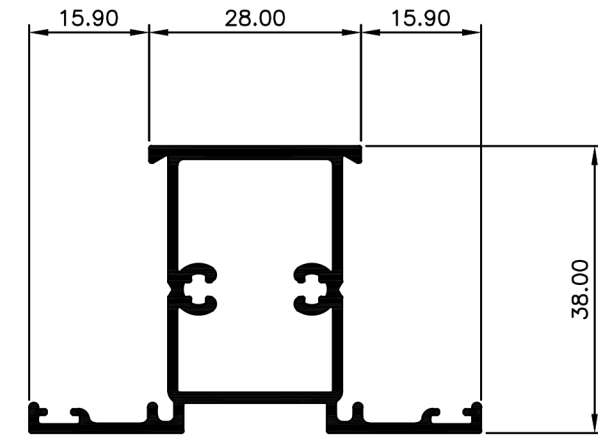

Casement Window System.

TCW3801
Frame 38mm
Ix: 4.668cm⁴

TCW3809
Frame 70mm
Ix: 17.575cm⁴

TCW3802
Mullion 38mm
Ix: 5.159cm⁴

TCW3810
Mullion 54mm
Ix: 11.745cm⁴

TCW3803
Mullion 76mm
Ix: 28.199cm⁴

TCW3801
Frame 30.5mm H
Ix: 2.769cm⁴

TCW3804
Sash
Ix: 2.769cm⁴

TCW3807
38 Bead Angled Multi 13mm Gap
Ix: 0.548cm⁴

TCW3808
38 Bead DG 32mm Gap
Ix: 0.910cm⁴

© Copyright 2021 Aluconnect
All rights reserved

Aluconnect reserves the right to make changes without notice.