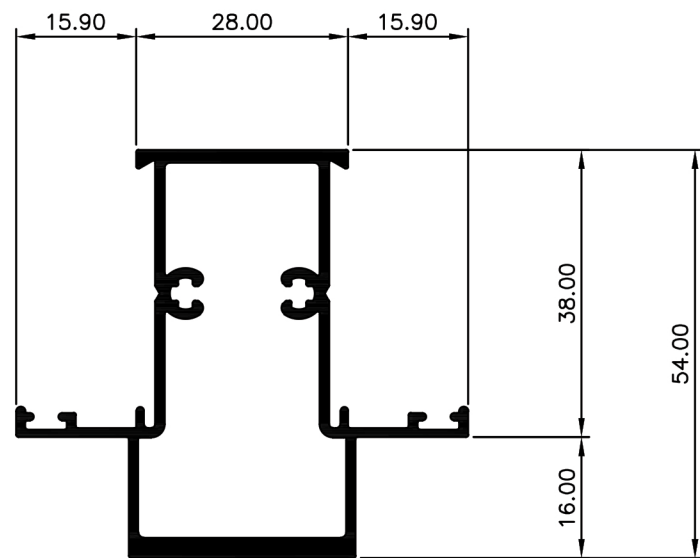

Casement Window System.

TCW3801
Frame 38mm
Ix: 4.668cm⁴

TCW3809
Frame 70mm
Ix: 17.575cm⁴

TCW3802
Mullion 38mm
Ix: 5.159cm⁴

TCW3810
Mullion 54mm
Ix: 11.745cm⁴

TCW3803
Mullion 76mm
Ix: 28.199cm⁴

TCW3801
Frame 30.5mm H
Ix: 2.769cm⁴

TCW3804
Sash
Ix: 2.769cm⁴

TCW3807
38 Bead Angled Multi 13mm Gap
Ix: 0.548cm⁴

TCW3808
38 Bead DG 32mm Gap
Ix: 0.910cm⁴

© Copyright 2021 Aluconnect
All rights reserved

Aluconnect reserves the right to make changes without notice.