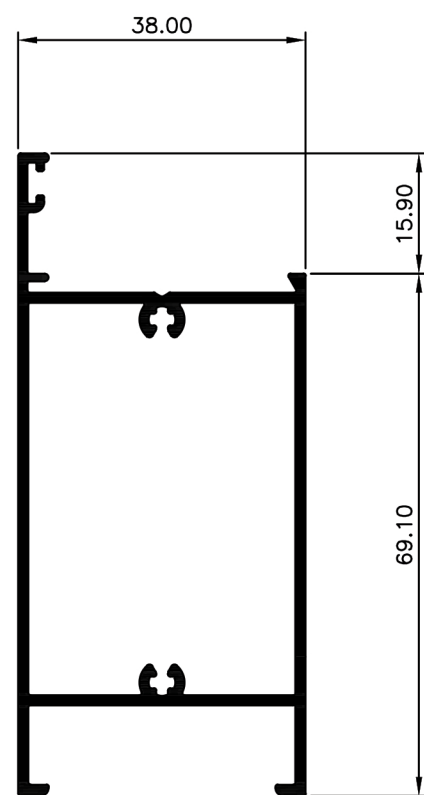

Casement Window System.

TCW3801
Frame 38mm
Ix: 4.668cm⁴

TCW3809
Frame 70mm
Ix: 17.575cm⁴

TCW3802
Mullion 38mm
Ix: 5.159cm⁴

TCW3810
Mullion 54mm
Ix: 11.745cm⁴

TCW3803
Mullion 76mm
Ix: 28.199cm⁴

TCW3801
Frame 30.5mm H
Ix: 2.769cm⁴

TCW3804
Sash
Ix: 2.769cm⁴

TCW3807
38 Bead Angled Multi 13mm Gap
Ix: 0.548cm⁴

TCW3808
38 Bead DG 32mm Gap
Ix: 0.910cm⁴

© Copyright 2021 Aluconnect
All rights reserved

Aluconnect reserves the right to make changes without notice.