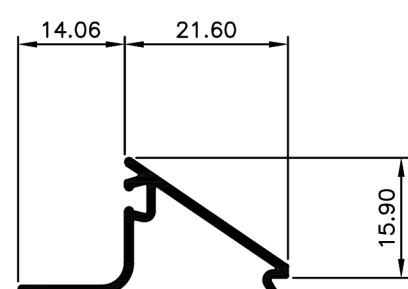

Casement Window System.

TCW3801
Frame 38mm
Ix: 4.668cm⁴

TCW3809
Frame 70mm
Ix: 17.575cm⁴

TCW3802
Mullion 38mm
Ix: 5.159cm⁴

TCW3810
Mullion 54mm
Ix: 11.745cm⁴

TCW3803
Mullion 76mm
Ix: 28.199cm⁴

TCW3801
Frame 30.5mm H
Ix: 2.769cm⁴

TCW3804
Sash
Ix: 2.769cm⁴

TCW3807
38 Bead Angled Multi 13mm Gap
Ix: 0.548cm⁴

TCW3808
38 Bead DG 32mm Gap
Ix: 0.910cm⁴

© Copyright 2021 Aluconnect
All rights reserved

Aluconnect reserves the right to make changes without notice.