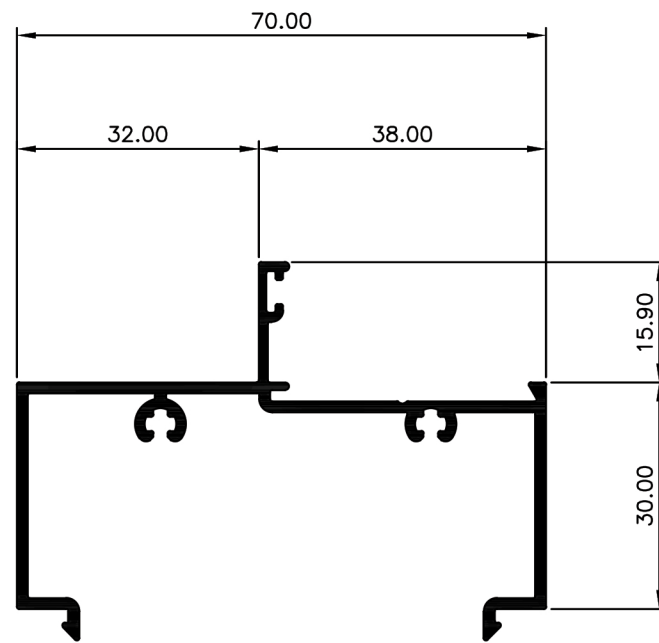

Casement Window System.

TCW3801
Frame 38mm
Ix: 4.668cm⁴

TCW3809
Frame 70mm
Ix: 17.575cm⁴

TCW3802
Mullion 38mm
Ix: 5.159cm⁴

TCW3810
Mullion 54mm
Ix: 11.745cm⁴

TCW3803
Mullion 76mm
Ix: 28.199cm⁴

TCW3801
Frame 30.5mm H
Ix: 2.769cm⁴

TCW3804
Sash
Ix: 2.769cm⁴

TCW3807
38 Bead Angled Multi 13mm Gap
Ix: 0.548cm⁴

TCW3808
38 Bead DG 32mm Gap
Ix: 0.910cm⁴

© Copyright 2021 Aluconnect
All rights reserved

Aluconnect reserves the right to make changes without notice.