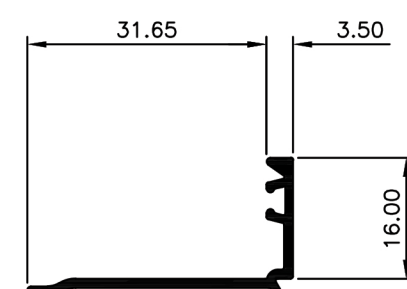

Casement Window System.

TCW3801
Frame 38mm
Ix: 4.668cm⁴

TCW3809
Frame 70mm
Ix: 17.575cm⁴

TCW3802
Mullion 38mm
Ix: 5.159cm⁴

TCW3810
Mullion 54mm
Ix: 11.745cm⁴

TCW3803
Mullion 76mm
Ix: 28.199cm⁴

TCW3801
Frame 30.5mm H
Ix: 2.769cm⁴

TCW3804
Sash
Ix: 2.769cm⁴

TCW3807
38 Bead Angled Multi 13mm Gap
Ix: 0.548cm⁴

TCW3808
38 Bead DG 32mm Gap
Ix: 0.910cm⁴

© Copyright 2021 Aluconnect
All rights reserved

Aluconnect reserves the right to make changes without notice.