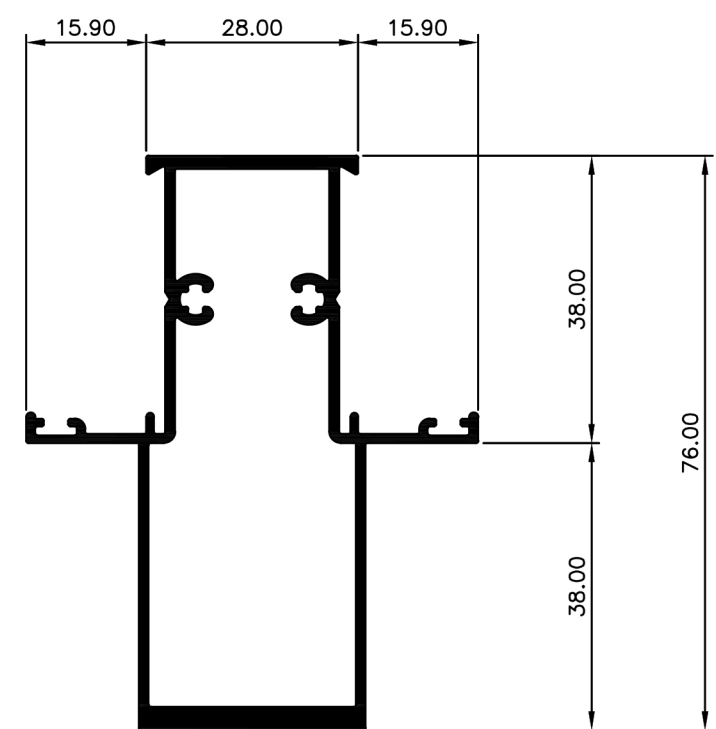

Casement Window System.

TCW3801
Frame 38mm
Ix: 4.668cm⁴

TCW3809
Frame 70mm
Ix: 17.575cm⁴

TCW3802
Mullion 38mm
Ix: 5.159cm⁴

TCW3810
Mullion 54mm
Ix: 11.745cm⁴

TCW3803
Mullion 76mm
Ix: 28.199cm⁴

TCW3801
Frame 30.5mm H
Ix: 2.769cm⁴

TCW3804
Sash
Ix: 2.769cm⁴

TCW3807
38 Bead Angled Multi 13mm Gap
Ix: 0.548cm⁴

TCW3808
38 Bead DG 32mm Gap
Ix: 0.910cm⁴

© Copyright 2021 Aluconnect
All rights reserved

Aluconnect reserves the right to make changes without notice.