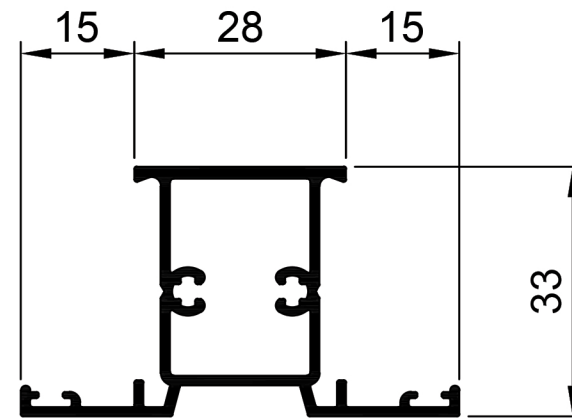

Casement Window System.

TCW3401
Frame 34mm
Ix: 3.337cm⁴

TCW3402
Mullion 34mm
Ix: 3.448cm⁴

TCW3403
Sash
Ix: 3.154cm⁴

TCW3404
Bead Angled Multi 13mm Gap
Ix: 0.173cm⁴

© Copyright 2021 Aluconnect
All rights reserved