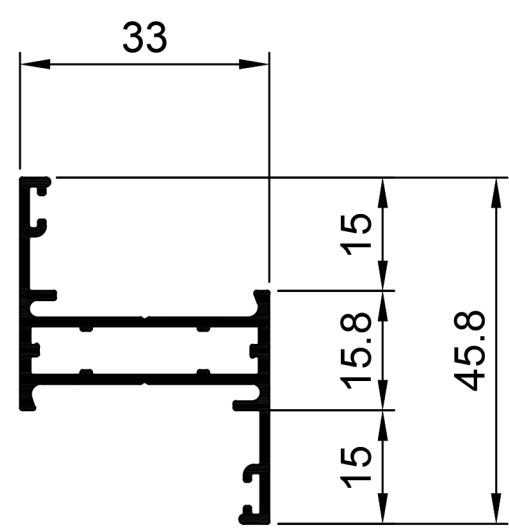

Casement Window System.

TCW3401
Frame 34mm
Ix: 3.337cm⁴

TCW3402
Mullion 34mm
Ix: 3.448cm⁴

TCW3403
Sash
Ix: 3.154cm⁴

TCW3404
Bead Angled Multi 13mm Gap
Ix: 0.173cm⁴

© Copyright 2021 Aluconnect
All rights reserved