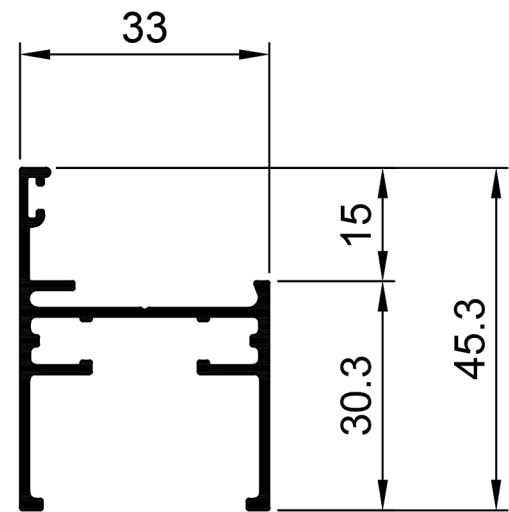

Casement Window System.

TCW3401
Frame 34mm
Ix: 3.337cm⁴

TCW3402
Mullion 34mm
Ix: 3.448cm⁴

TCW3403
Sash
Ix: 3.154cm⁴

TCW3404
Bead Angled Multi 13mm Gap
Ix: 0.173cm⁴

© Copyright 2021 Aluconnect
All rights reserved