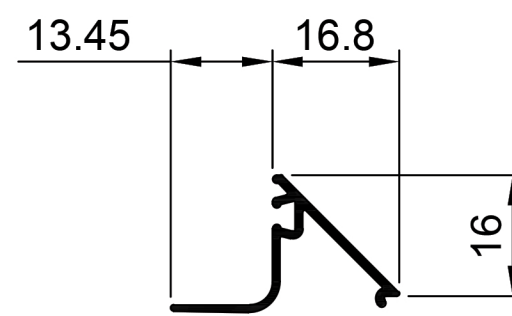

Casement Window System.

TCW3401
Frame 34mm
Ix: 3.337cm⁴

TCW3402
Mullion 34mm
Ix: 3.448cm⁴

TCW3403
Sash
Ix: 3.154cm⁴

TCW3404
Bead Angled Multi 13mm Gap
Ix: 0.173cm⁴

© Copyright 2021 Aluconnect
All rights reserved