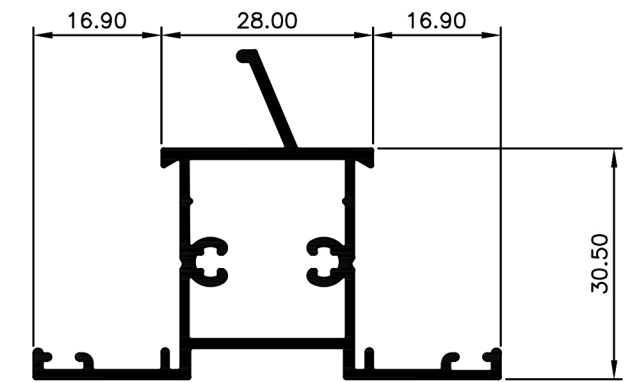

Casement Window System.

TCW3022
Frame 30.5mm H
Ix: 2.769cm⁴

TCW3001
Frame 30.5mm
Ix: 2.732cm⁴

TCW3002
Frame 30.5mm Aluc X
Ix: 2.369cm⁴

TCW3003
Frame 70mm
Ix: 17.096cm⁴

TCW3005
Mullin 30.5mm
Ix: 2.877cm⁴

TCW3007
Mullion 30.5mm Aluc X
Ix: 2.857cm⁴

TCW3008
Mullion 30.5mm W/Bar
Ix: 4.050cm⁴

TCW3020
Mullion 54mm
Ix: 10.505cm⁴

TCW3021
Mullion 70mm
Ix: 24.043cm⁴

TCW3010
Sash
Ix: 1.873cm⁴

TCW3012
Sash Aluc X
Ix: 1.653cm⁴

TCW3013
Bead Angled 4mm Glass
Ix: 0.272cm⁴

TCW3014
Bead Angled 6mm Glass
Ix: 0.254cm⁴

TCW3015
Bead Angled Multi 13mm Glass
Ix: 0.278cm⁴

TCW3016
Bead Double Glaze 20mm
Ix: 0.420cm⁴

© Copyright 2021 Aluconnect
All rights reserved

Aluconnect reserves the right to make changes without notice.