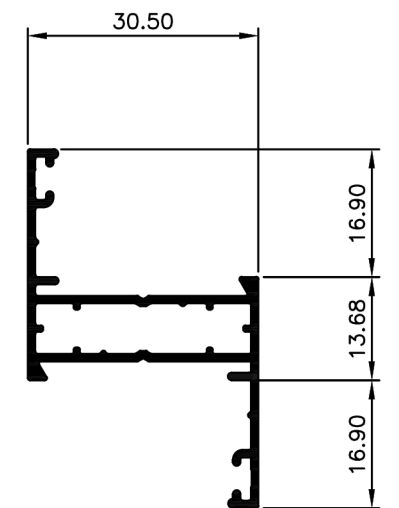

Casement Window System.

TCW3022
Frame 30.5mm H
Ix: 2.769cm⁴

TCW3001
Frame 30.5mm
Ix: 2.732cm⁴

TCW3002
Frame 30.5mm Aluc X
Ix: 2.369cm⁴

TCW3003
Frame 70mm
Ix: 17.096cm⁴

TCW3005
Mullin 30.5mm
Ix: 2.877cm⁴

TCW3007
Mullion 30.5mm Aluc X
Ix: 2.857cm⁴

TCW3008
Mullion 30.5mm W/Bar
Ix: 4.050cm⁴

TCW3020
Mullion 54mm
Ix: 10.505cm⁴

TCW3021
Mullion 70mm
Ix: 24.043cm⁴

TCW3010
Sash
Ix: 1.873cm⁴

TCW3012
Sash Aluc X
Ix: 1.653cm⁴

TCW3013
Bead Angled 4mm Glass
Ix: 0.272cm⁴

TCW3014
Bead Angled 6mm Glass
Ix: 0.254cm⁴

TCW3015
Bead Angled Multi 13mm Glass
Ix: 0.278cm⁴

TCW3016
Bead Double Glaze 20mm
Ix: 0.420cm⁴

© Copyright 2021 Aluconnect
All rights reserved

Aluconnect reserves the right to make changes without notice.