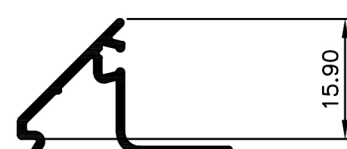

TCW3008
Mullion 30.5mm W/Bar
Ix: 4.050cm⁴

TCW3020
Mullion 54mm
Ix: 10.505cm⁴

TCW3021
Mullion 70mm
Ix: 24.043cm⁴

TCW3010
Sash
Ix: 1.873cm⁴

TCW3012
Sash Aluc X
Ix: 1.653cm⁴

TCW3013
Bead Angled 4mm Glass
Ix: 0.272cm⁴

TCW3014
Bead Angled 6mm Glass
Ix: 0.254cm⁴

TCW3015
Bead Angled Multi 13mm Glass
Ix: 0.278cm⁴

TCW3016
Bead Double Glaze 20mm
Ix: 0.420cm⁴

© Copyright 2021 Aluconnect
All rights reserved

Aluconnect reserves the right to make changes without notice.