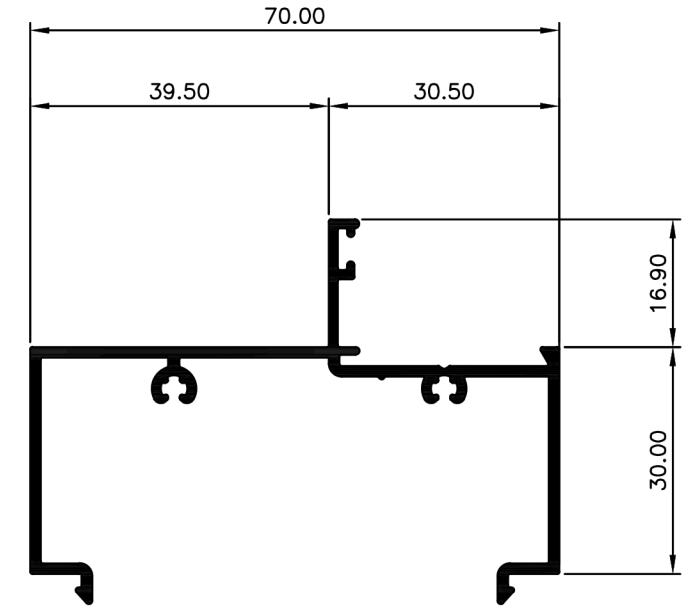

Casement Window System.

TCW3022
Frame 30.5mm H
Ix: 2.769cm⁴

TCW3001
Frame 30.5mm
Ix: 2.732cm⁴

TCW3002
Frame 30.5mm Aluc X
Ix: 2.369cm⁴

TCW3003
Frame 70mm
Ix: 17.096cm⁴

TCW3005
Mullin 30.5mm
Ix: 2.877cm⁴

TCW3007
Mullion 30.5mm Aluc X
Ix: 2.857cm⁴

TCW3008
Mullion 30.5mm W/Bar
Ix: 4.050cm⁴

TCW3020
Mullion 54mm
Ix: 10.505cm⁴

TCW3021
Mullion 70mm
Ix: 24.043cm⁴

TCW3010
Sash
Ix: 1.873cm⁴

TCW3012
Sash Aluc X
Ix: 1.653cm⁴

TCW3013
Bead Angled 4mm Glass
Ix: 0.272cm⁴

TCW3014
Bead Angled 6mm Glass
Ix: 0.254cm⁴

TCW3015
Bead Angled Multi 13mm Glass
Ix: 0.278cm⁴

TCW3016
Bead Double Glaze 20mm
Ix: 0.420cm⁴

© Copyright 2021 Aluconnect
All rights reserved

Aluconnect reserves the right to make changes without notice.