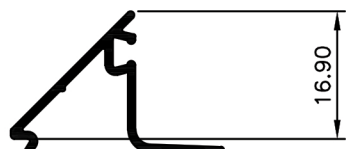

Casement Window System.

TCW3022
Frame 30.5mm H
Ix: 2.769cm⁴

TCW3001
Frame 30.5mm
Ix: 2.732cm⁴

TCW3002
Frame 30.5mm Aluc X
Ix: 2.369cm⁴

TCW3003
Frame 70mm
Ix: 17.096cm⁴

TCW3005
Mullin 30.5mm
Ix: 2.877cm⁴

TCW3007
Mullion 30.5mm Aluc X
Ix: 2.857cm⁴

TCW3008
Mullion 30.5mm W/Bar
Ix: 4.050cm⁴

TCW3020
Mullion 54mm
Ix: 10.505cm⁴

TCW3021
Mullion 70mm
Ix: 24.043cm⁴

TCW3010
Sash
Ix: 1.873cm⁴

TCW3012
Sash Aluc X
Ix: 1.653cm⁴

TCW3013
Bead Angled 4mm Glass
Ix: 0.272cm⁴

TCW3014
Bead Angled 6mm Glass
Ix: 0.254cm⁴

TCW3015
Bead Angled Multi 13mm Glass
Ix: 0.278cm⁴

TCW3016
Bead Double Glaze 20mm
Ix: 0.420cm⁴

© Copyright 2021 Aluconnect
All rights reserved

Aluconnect reserves the right to make changes without notice.