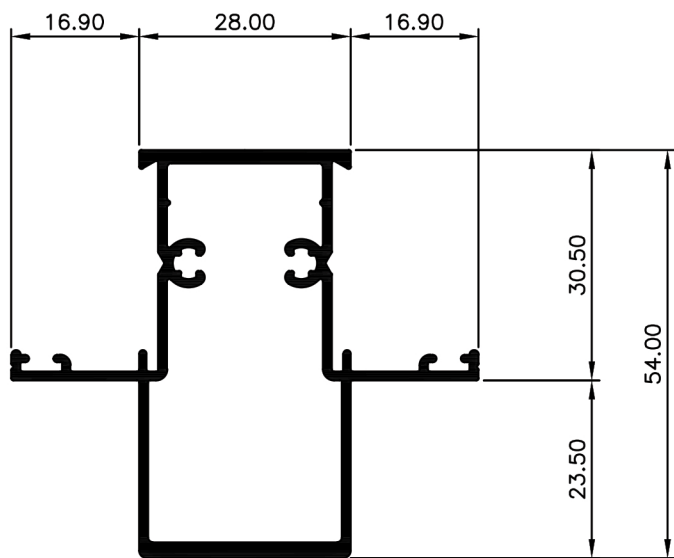

Casement Window System.

TCW3022
Frame 30.5mm H
Ix: 2.769cm⁴

TCW3001
Frame 30.5mm
Ix: 2.732cm⁴

TCW3002
Frame 30.5mm Aluc X
Ix: 2.369cm⁴

TCW3003
Frame 70mm
Ix: 17.096cm⁴

TCW3005
Mullin 30.5mm
Ix: 2.877cm⁴

TCW3007
Mullion 30.5mm Aluc X
Ix: 2.857cm⁴

TCW3008
Mullion 30.5mm W/Bar
Ix: 4.050cm⁴

TCW3020
Mullion 54mm
Ix: 10.505cm⁴

TCW3021
Mullion 70mm
Ix: 24.043cm⁴

TCW3010
Sash
Ix: 1.873cm⁴

TCW3012
Sash Aluc X
Ix: 1.653cm⁴

TCW3013
Bead Angled 4mm Glass
Ix: 0.272cm⁴

TCW3014
Bead Angled 6mm Glass
Ix: 0.254cm⁴

TCW3015
Bead Angled Multi 13mm Glass
Ix: 0.278cm⁴

TCW3016
Bead Double Glaze 20mm
Ix: 0.420cm⁴

© Copyright 2021 Aluconnect
All rights reserved

Aluconnect reserves the right to make changes without notice.