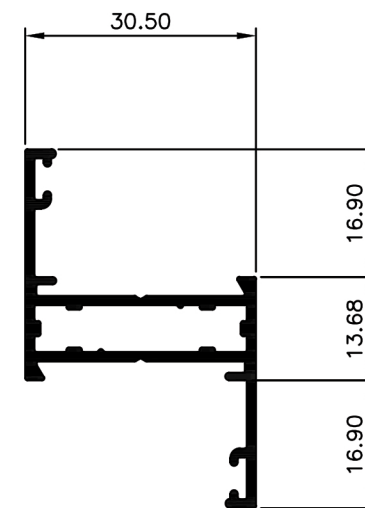

Casement Window System.

TCW3022
Frame 30.5mm H
Ix: 2.769cm⁴

TCW3001
Frame 30.5mm
Ix: 2.732cm⁴

TCW3002
Frame 30.5mm Aluc X
Ix: 2.369cm⁴

TCW3003
Frame 70mm
Ix: 17.096cm⁴

TCW3005
Mullin 30.5mm
Ix: 2.877cm⁴

TCW3007
Mullion 30.5mm Aluc X
Ix: 2.857cm⁴

TCW3008
Mullion 30.5mm W/Bar
Ix: 4.050cm⁴

TCW3020
Mullion 54mm
Ix: 10.505cm⁴

TCW3021
Mullion 70mm
Ix: 24.043cm⁴

TCW3010
Sash
Ix: 1.873cm⁴

TCW3012
Sash Aluc X
Ix: 1.653cm⁴

TCW3013
Bead Angled 4mm Glass
Ix: 0.272cm⁴

TCW3014
Bead Angled 6mm Glass
Ix: 0.254cm⁴

TCW3015
Bead Angled Multi 13mm Glass
Ix: 0.278cm⁴

TCW3016
Bead Double Glaze 20mm
Ix: 0.420cm⁴

© Copyright 2021 Aluconnect
All rights reserved

Aluconnect reserves the right to make changes without notice.