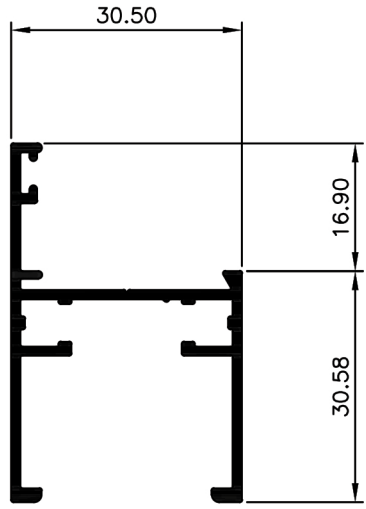

Casement Window System.

TCW3022
Frame 30.5mm H
Ix: 2.769cm⁴

TCW3001
Frame 30.5mm
Ix: 2.732cm⁴

TCW3002
Frame 30.5mm Aluc X
Ix: 2.369cm⁴

TCW3003
Frame 70mm
Ix: 17.096cm⁴

TCW3005
Mullin 30.5mm
Ix: 2.877cm⁴

TCW3007
Mullion 30.5mm Aluc X
Ix: 2.857cm⁴

TCW3008
Mullion 30.5mm W/Bar
Ix: 4.050cm⁴

TCW3020
Mullion 54mm
Ix: 10.505cm⁴

TCW3021
Mullion 70mm
Ix: 24.043cm⁴

TCW3010
Sash
Ix: 1.873cm⁴

TCW3012
Sash Aluc X
Ix: 1.653cm⁴

TCW3013
Bead Angled 4mm Glass
Ix: 0.272cm⁴

TCW3014
Bead Angled 6mm Glass
Ix: 0.254cm⁴

TCW3015
Bead Angled Multi 13mm Glass
Ix: 0.278cm⁴

TCW3016
Bead Double Glaze 20mm
Ix: 0.420cm⁴

© Copyright 2021 Aluconnect
All rights reserved

Aluconnect reserves the right to make changes without notice.