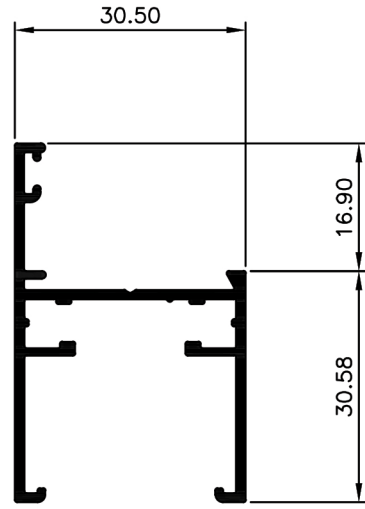

Casement Window System.

TCW3022
Frame 30.5mm H
Ix: 2.769cm⁴

TCW3001
Frame 30.5mm
Ix: 2.732cm⁴

TCW3002
Frame 30.5mm Aluc X
Ix: 2.369cm⁴

TCW3003
Frame 70mm
Ix: 17.096cm⁴

TCW3005
Mullin 30.5mm
Ix: 2.877cm⁴

TCW3007
Mullion 30.5mm Aluc X
Ix: 2.857cm⁴

TCW3008
Mullion 30.5mm W/Bar
Ix: 4.050cm⁴

TCW3020
Mullion 54mm
Ix: 10.505cm⁴

TCW3021
Mullion 70mm
Ix: 24.043cm⁴

TCW3010
Sash
Ix: 1.873cm⁴

TCW3012
Sash Aluc X
Ix: 1.653cm⁴

TCW3013
Bead Angled 4mm Glass
Ix: 0.272cm⁴

TCW3014
Bead Angled 6mm Glass
Ix: 0.254cm⁴

TCW3015
Bead Angled Multi 13mm Glass
Ix: 0.278cm⁴

TCW3016
Bead Double Glaze 20mm
Ix: 0.420cm⁴

© Copyright 2021 Aluconnect
All rights reserved

Aluconnect reserves the right to make changes without notice.