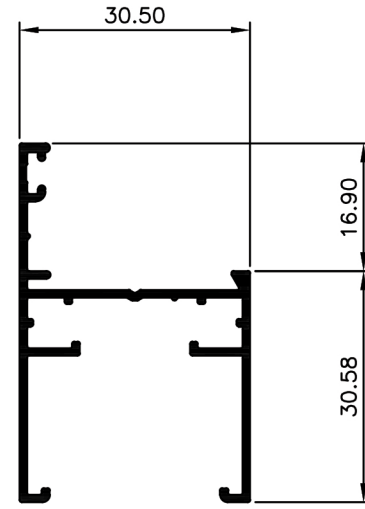

Casement Window System.

TCW3022
Frame 30.5mm H
Ix: 2.769cm⁴

TCW3001
Frame 30.5mm
Ix: 2.732cm⁴

TCW3002
Frame 30.5mm Aluc X
Ix: 2.369cm⁴

TCW3003
Frame 70mm
Ix: 17.096cm⁴

TCW3005
Mullin 30.5mm
Ix: 2.877cm⁴

TCW3007
Mullion 30.5mm Aluc X
Ix: 2.857cm⁴

TCW3008
Mullion 30.5mm W/Bar
Ix: 4.050cm⁴

TCW3020
Mullion 54mm
Ix: 10.505cm⁴

TCW3021
Mullion 70mm
Ix: 24.043cm⁴

TCW3010
Sash
Ix: 1.873cm⁴

TCW3012
Sash Aluc X
Ix: 1.653cm⁴

TCW3013
Bead Angled 4mm Glass
Ix: 0.272cm⁴

TCW3014
Bead Angled 6mm Glass
Ix: 0.254cm⁴

TCW3015
Bead Angled Multi 13mm Glass
Ix: 0.278cm⁴

TCW3016
Bead Double Glaze 20mm
Ix: 0.420cm⁴

© Copyright 2021 Aluconnect
All rights reserved

Aluconnect reserves the right to make changes without notice.