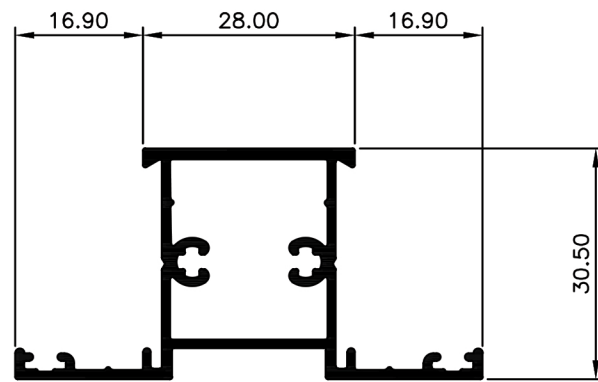

Casement Window System.

TCW3022
Frame 30.5mm H
Ix: 2.769cm⁴

TCW3001
Frame 30.5mm
Ix: 2.732cm⁴

TCW3002
Frame 30.5mm Aluc X
Ix: 2.369cm⁴

TCW3003
Frame 70mm
Ix: 17.096cm⁴

TCW3005
Mullin 30.5mm
Ix: 2.877cm⁴

TCW3007
Mullion 30.5mm Aluc X
Ix: 2.857cm⁴

TCW3008
Mullion 30.5mm W/Bar
Ix: 4.050cm⁴

TCW3020
Mullion 54mm
Ix: 10.505cm⁴

TCW3021
Mullion 70mm
Ix: 24.043cm⁴

TCW3010
Sash
Ix: 1.873cm⁴

TCW3012
Sash Aluc X
Ix: 1.653cm⁴

TCW3013
Bead Angled 4mm Glass
Ix: 0.272cm⁴

TCW3014
Bead Angled 6mm Glass
Ix: 0.254cm⁴

TCW3015
Bead Angled Multi 13mm Glass
Ix: 0.278cm⁴

TCW3016
Bead Double Glaze 20mm
Ix: 0.420cm⁴

© Copyright 2021 Aluconnect
All rights reserved

Aluconnect reserves the right to make changes without notice.