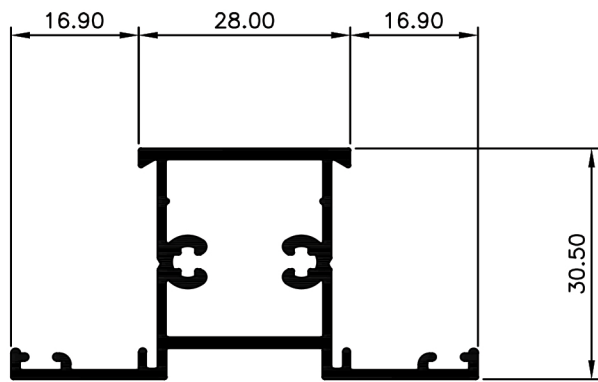

Casement Window System.

TCW3022
Frame 30.5mm H
Ix: 2.769cm⁴

TCW3001
Frame 30.5mm
Ix: 2.732cm⁴

TCW3002
Frame 30.5mm Aluc X
Ix: 2.369cm⁴

TCW3003
Frame 70mm
Ix: 17.096cm⁴

TCW3005
Mullin 30.5mm
Ix: 2.877cm⁴

TCW3007
Mullion 30.5mm Aluc X
Ix: 2.857cm⁴

TCW3008
Mullion 30.5mm W/Bar
Ix: 4.050cm⁴

TCW3020
Mullion 54mm
Ix: 10.505cm⁴

TCW3021
Mullion 70mm
Ix: 24.043cm⁴

TCW3010
Sash
Ix: 1.873cm⁴

TCW3012
Sash Aluc X
Ix: 1.653cm⁴

TCW3013
Bead Angled 4mm Glass
Ix: 0.272cm⁴

TCW3014
Bead Angled 6mm Glass
Ix: 0.254cm⁴

TCW3015
Bead Angled Multi 13mm Glass
Ix: 0.278cm⁴

TCW3016
Bead Double Glaze 20mm
Ix: 0.420cm⁴

© Copyright 2021 Aluconnect
All rights reserved

Aluconnect reserves the right to make changes without notice.