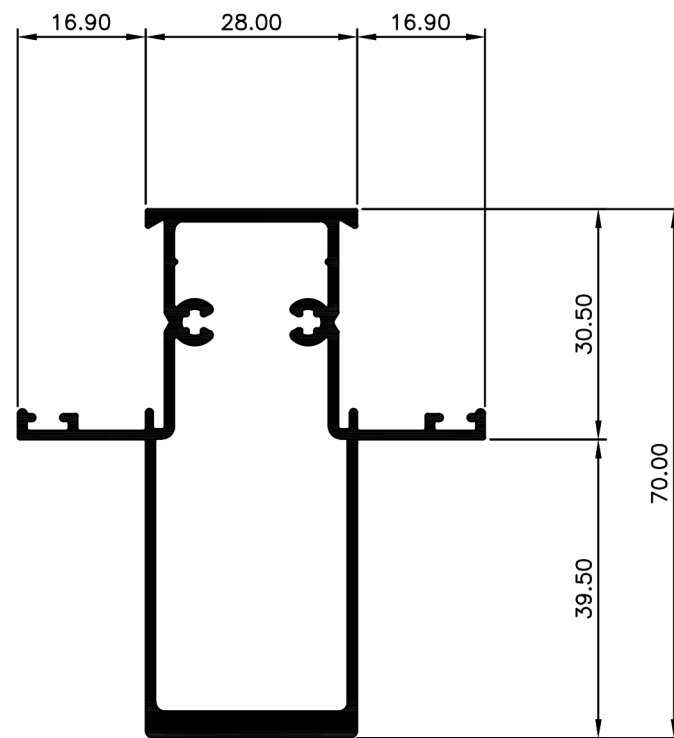

Casement Window System.

TCW3022
Frame 30.5mm H
Ix: 2.769cm⁴

TCW3001
Frame 30.5mm
Ix: 2.732cm⁴

TCW3002
Frame 30.5mm Aluc X
Ix: 2.369cm⁴

TCW3003
Frame 70mm
Ix: 17.096cm⁴

TCW3005
Mullin 30.5mm
Ix: 2.877cm⁴

TCW3007
Mullion 30.5mm Aluc X
Ix: 2.857cm⁴

TCW3008
Mullion 30.5mm W/Bar
Ix: 4.050cm⁴

TCW3020
Mullion 54mm
Ix: 10.505cm⁴

TCW3021
Mullion 70mm
Ix: 24.043cm⁴

TCW3010
Sash
Ix: 1.873cm⁴

TCW3012
Sash Aluc X
Ix: 1.653cm⁴

TCW3013
Bead Angled 4mm Glass
Ix: 0.272cm⁴

TCW3014
Bead Angled 6mm Glass
Ix: 0.254cm⁴

TCW3015
Bead Angled Multi 13mm Glass
Ix: 0.278cm⁴

TCW3016
Bead Double Glaze 20mm
Ix: 0.420cm⁴

© Copyright 2021 Aluconnect
All rights reserved

Aluconnect reserves the right to make changes without notice.