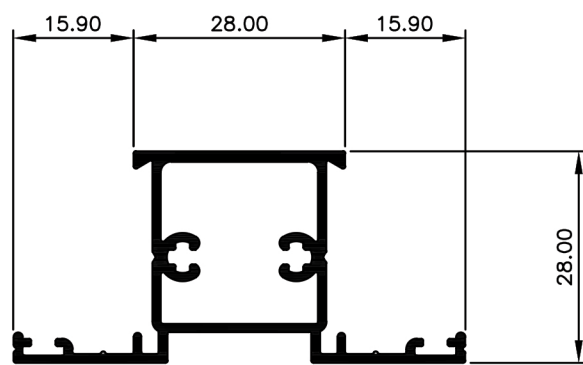

## Casement Window System.

**TCW2801**  
Frame 28mm  
Ix: 2.126cm<sup>4</sup>

**TCW2801**  
Frame 28mm Aluc X  
Ix: 1.910cm<sup>4</sup>

**TCW2807**  
Bead Angled Multi 13mm Gap  
Ix: 0.142cm<sup>4</sup>

**TCW2805**  
Sash  
Ix: 2.014cm<sup>4</sup>

**TCW2806**  
Sash Aluc X  
Ix: 2.000cm<sup>4</sup>

**TCW2803**  
Mullion 28mm  
Ix: 2.332cm<sup>4</sup>

**TCW2804**  
Mullion 28mm Aluc X  
Ix: 2.234cm<sup>4</sup>

**TCW2819**  
Mullion 54mm  
Ix: 9.588cm<sup>4</sup>

**TCW2810**  
Mullion 54mm Aluc X  
Ix: 9.436cm<sup>4</sup>

© Copyright 2021 Aluconnect Aluminium Profiles  
All rights reserved

Aluconnect Aluminium Profiles reserves the right to make changes without notice.