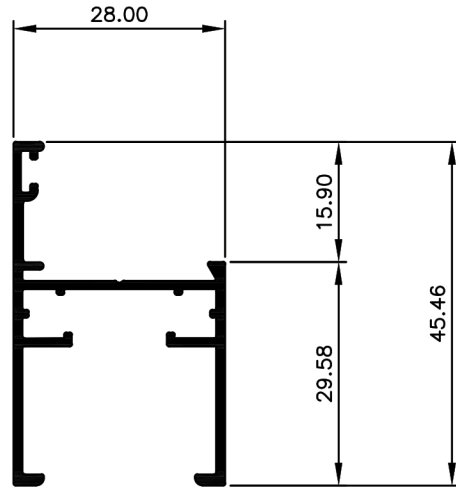

## Casement Window System.

**TCW2801**  
Frame 28mm  
Ix: 2.126cm<sup>4</sup>

**TCW2801**  
Frame 28mm Aluc X  
Ix: 1.910cm<sup>4</sup>

**TCW2807**  
Bead Angled Multi 13mm Gap  
Ix: 0.142cm<sup>4</sup>

**TCW2805**  
Sash  
Ix: 2.014cm<sup>4</sup>

**TCW2806**  
Sash Aluc X  
Ix: 2.000cm<sup>4</sup>

**TCW2803**  
Mullion 28mm  
Ix: 2.332cm<sup>4</sup>

**TCW2804**  
Mullion 28mm Aluc X  
Ix: 2.234cm<sup>4</sup>

**TCW2819**  
Mullion 54mm  
Ix: 9.588cm<sup>4</sup>

**TCW2810**  
Mullion 54mm Aluc X  
Ix: 9.436cm<sup>4</sup>

© Copyright 2021 Aluconnect Aluminium Profiles  
All rights reserved

Aluconnect Aluminium Profiles reserves the right to make changes without notice.