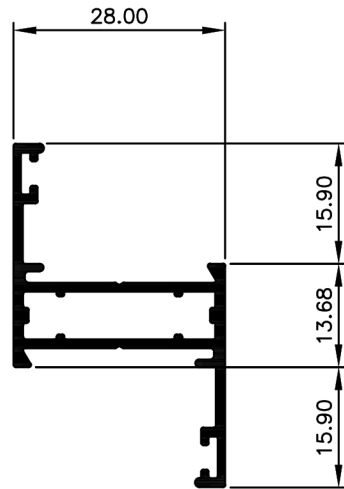

## Casement Window System.

**TCW2801**  
Frame 28mm  
Ix: 2.126cm<sup>4</sup>

**TCW2801**  
Frame 28mm Aluc X  
Ix: 1.910cm<sup>4</sup>

**TCW2807**  
Bead Angled Multi 13mm Gap  
Ix: 0.142cm<sup>4</sup>

**TCW2805**  
Sash  
Ix: 2.014cm<sup>4</sup>

**TCW2806**  
Sash Aluc X  
Ix: 2.000cm<sup>4</sup>

**TCW2803**  
Mullion 28mm  
Ix: 2.332cm<sup>4</sup>

**TCW2804**  
Mullion 28mm Aluc X  
Ix: 2.234cm<sup>4</sup>

**TCW2819**  
Mullion 54mm  
Ix: 9.588cm<sup>4</sup>

**TCW2810**  
Mullion 54mm Aluc X  
Ix: 9.436cm<sup>4</sup>

© Copyright 2021 Aluconnect Aluminium Profiles  
All rights reserved

Aluconnect Aluminium Profiles reserves the right to make changes without notice.