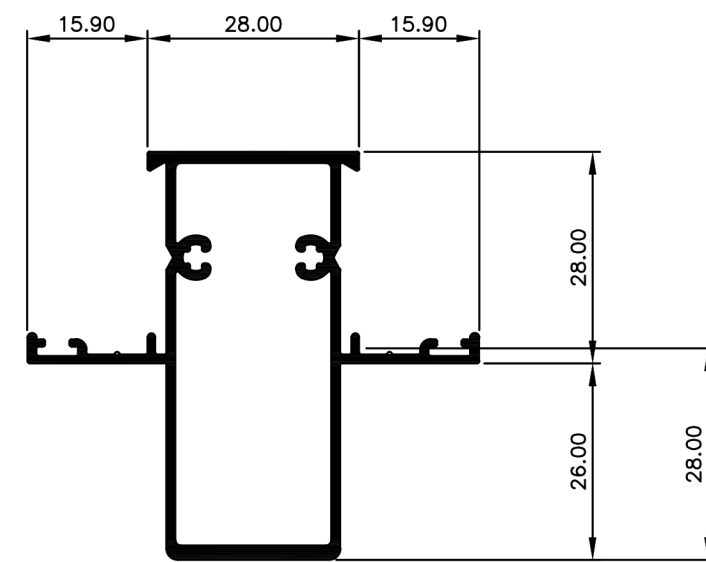

## Casement Window System.

**TCW2801**  
Frame 28mm  
Ix: 2.126cm<sup>4</sup>

**TCW2801**  
Frame 28mm Aluc X  
Ix: 1.910cm<sup>4</sup>

**TCW2807**  
Bead Angled Multi 13mm Gap  
Ix: 0.142cm<sup>4</sup>

**TCW2805**  
Sash  
Ix: 2.014cm<sup>4</sup>

**TCW2806**  
Sash Aluc X  
Ix: 2.000cm<sup>4</sup>

**TCW2803**  
Mullion 28mm  
Ix: 2.332cm<sup>4</sup>

**TCW2804**  
Mullion 28mm Aluc X  
Ix: 2.234cm<sup>4</sup>

**TCW2819**  
Mullion 54mm  
Ix: 9.588cm<sup>4</sup>

**TCW2810**  
Mullion 54mm Aluc X  
Ix: 9.436cm<sup>4</sup>

© Copyright 2021 Aluconnect Aluminium Profiles  
All rights reserved

Aluconnect Aluminium Profiles reserves the right to make changes without notice.