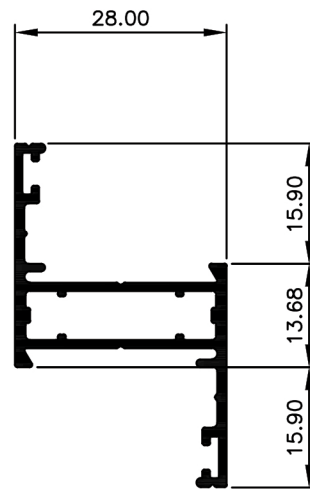

## Casement Window System.

**TCW2801**  
Frame 28mm  
Ix: 2.126cm<sup>4</sup>

**TCW2801**  
Frame 28mm Aluc X  
Ix: 1.910cm<sup>4</sup>

**TCW2807**  
Bead Angled Multi 13mm Gap  
Ix: 0.142cm<sup>4</sup>

**TCW2805**  
Sash  
Ix: 2.014cm<sup>4</sup>

**TCW2806**  
Sash Aluc X  
Ix: 2.000cm<sup>4</sup>

**TCW2803**  
Mullion 28mm  
Ix: 2.332cm<sup>4</sup>

**TCW2804**  
Mullion 28mm Aluc X  
Ix: 2.234cm<sup>4</sup>

**TCW2819**  
Mullion 54mm  
Ix: 9.588cm<sup>4</sup>

**TCW2810**  
Mullion 54mm Aluc X  
Ix: 9.436cm<sup>4</sup>

© Copyright 2021 Aluconnect Aluminium Profiles  
All rights reserved

Aluconnect Aluminium Profiles reserves the right to make changes without notice.