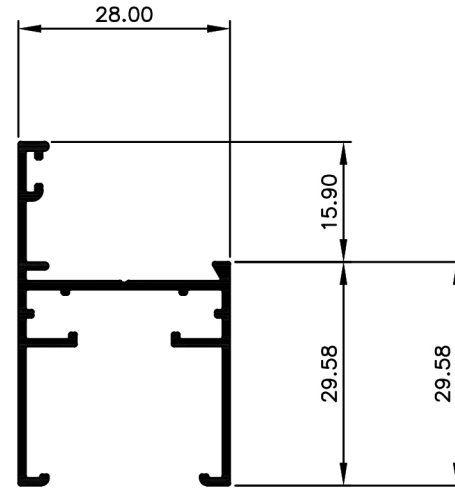

## Casement Window System.

**TCW2801**  
Frame 28mm  
Ix: 2.126cm<sup>4</sup>

**TCW2801**  
Frame 28mm Aluc X  
Ix: 1.910cm<sup>4</sup>

**TCW2807**  
Bead Angled Multi 13mm Gap  
Ix: 0.142cm<sup>4</sup>

**TCW2805**  
Sash  
Ix: 2.014cm<sup>4</sup>

**TCW2806**  
Sash Aluc X  
Ix: 2.000cm<sup>4</sup>

**TCW2803**  
Mullion 28mm  
Ix: 2.332cm<sup>4</sup>

**TCW2804**  
Mullion 28mm Aluc X  
Ix: 2.234cm<sup>4</sup>

**TCW2819**  
Mullion 54mm  
Ix: 9.588cm<sup>4</sup>

**TCW2810**  
Mullion 54mm Aluc X  
Ix: 9.436cm<sup>4</sup>

© Copyright 2021 Aluconnect Aluminium Profiles  
All rights reserved

Aluconnect Aluminium Profiles reserves the right to make changes without notice.