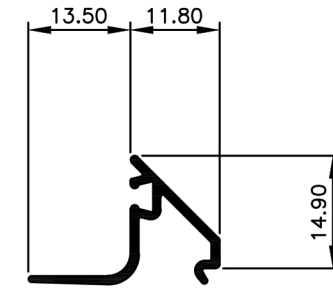

## Casement Window System.

**TCW2801**  
Frame 28mm  
Ix: 2.126cm<sup>4</sup>

**TCW2801**  
Frame 28mm Aluc X  
Ix: 1.910cm<sup>4</sup>

**TCW2807**  
Bead Angled Multi 13mm Gap  
Ix: 0.142cm<sup>4</sup>

**TCW2805**  
Sash  
Ix: 2.014cm<sup>4</sup>

**TCW2806**  
Sash Aluc X  
Ix: 2.000cm<sup>4</sup>

**TCW2803**  
Mullion 28mm  
Ix: 2.332cm<sup>4</sup>

**TCW2804**  
Mullion 28mm Aluc X  
Ix: 2.234cm<sup>4</sup>

**TCW2819**  
Mullion 54mm  
Ix: 9.588cm<sup>4</sup>

**TCW2810**  
Mullion 54mm Aluc X  
Ix: 9.436cm<sup>4</sup>

© Copyright 2021 Aluconnect Aluminium Profiles  
All rights reserved

Aluconnect Aluminium Profiles reserves the right to make changes without notice.