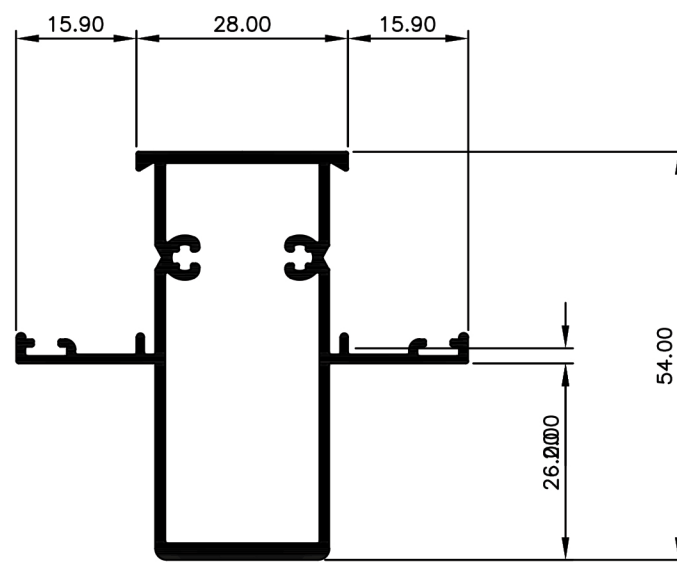

## Casement Window System.

**TCW2801**  
Frame 28mm  
Ix: 2.126cm<sup>4</sup>

**TCW2801**  
Frame 28mm Aluc X  
Ix: 1.910cm<sup>4</sup>

**TCW2807**  
Bead Angled Multi 13mm Gap  
Ix: 0.142cm<sup>4</sup>

**TCW2805**  
Sash  
Ix: 2.014cm<sup>4</sup>

**TCW2806**  
Sash Aluc X  
Ix: 2.000cm<sup>4</sup>

**TCW2803**  
Mullion 28mm  
Ix: 2.332cm<sup>4</sup>

**TCW2804**  
Mullion 28mm Aluc X  
Ix: 2.234cm<sup>4</sup>

**TCW2819**  
Mullion 54mm  
Ix: 9.588cm<sup>4</sup>

**TCW2810**  
Mullion 54mm Aluc X  
Ix: 9.436cm<sup>4</sup>

© Copyright 2021 Aluconnect Aluminium Profiles  
All rights reserved

Aluconnect Aluminium Profiles reserves the right to make changes without notice.