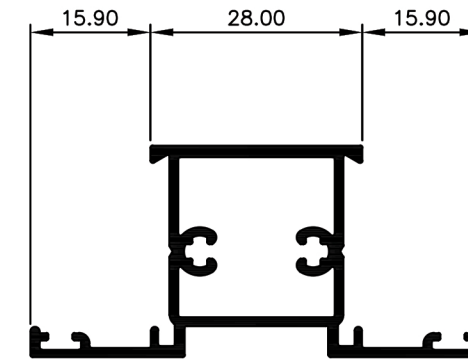

## Casement Window System.

**TCW2801**  
Frame 28mm  
Ix: 2.126cm<sup>4</sup>

**TCW2801**  
Frame 28mm Aluc X  
Ix: 1.910cm<sup>4</sup>

**TCW2807**  
Bead Angled Multi 13mm Gap  
Ix: 0.142cm<sup>4</sup>

**TCW2805**  
Sash  
Ix: 2.014cm<sup>4</sup>

**TCW2806**  
Sash Aluc X  
Ix: 2.000cm<sup>4</sup>

**TCW2803**  
Mullion 28mm  
Ix: 2.332cm<sup>4</sup>

**TCW2804**  
Mullion 28mm Aluc X  
Ix: 2.234cm<sup>4</sup>

**TCW2819**  
Mullion 54mm  
Ix: 9.588cm<sup>4</sup>

**TCW2810**  
Mullion 54mm Aluc X  
Ix: 9.436cm<sup>4</sup>

© Copyright 2021 Aluconnect Aluminium Profiles  
All rights reserved

Aluconnect Aluminium Profiles reserves the right to make changes without notice.