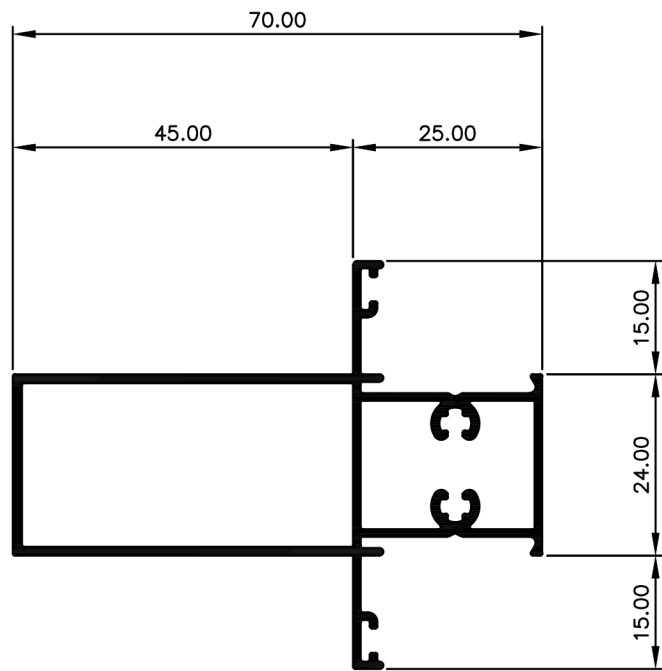

CASEMENT 25

Casement Window System.

TCW2501
Frame 25mm
Ix: 1.174cm⁴

TCW2502 Sash
Ix: 1.224cm⁴

TCW2505 Mullion 70mm
Ix: 14.259cm⁴

TCW2504 Mullion 55mm
Ix: 6.721cm⁴

TCW2503 Mullion 25mm
Ix: 1.4031cm⁴

TCW2506 Beading 13mm Gap
Ix: 0.247cm⁴