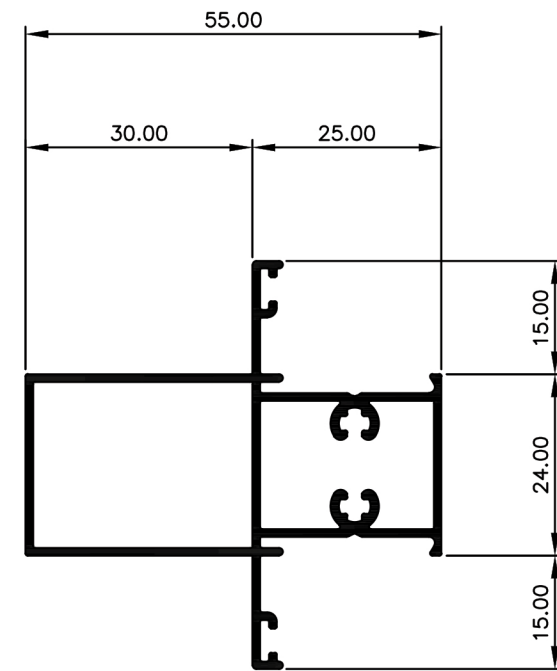

CASEMENT 25

Casement Window System.

TCW2501
Frame 25mm
Ix: 1.174cm⁴

TCW2502 Sash
Ix: 1.224cm⁴

TCW2505 Mullion 70mm
Ix: 14.259cm⁴

TCW2504 Mullion 55mm
Ix: 6.721cm⁴

TCW2503 Mullion 25mm
Ix: 1.4031cm⁴

TCW2506 Beading 13mm Gap
Ix: 0.247cm⁴