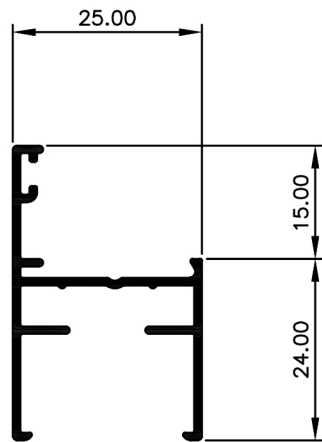

CASEMENT 25

Casement Window System.

TCW2501
Frame 25mm
Ix: 1.174cm⁴

TCW2502 Sash
Ix: 1.224cm⁴

TCW2505 Mullion 70mm
Ix: 14.259cm⁴

TCW2504 Mullion 55mm
Ix: 6.721cm⁴

TCW2503 Mullion 25mm
Ix: 1.4031cm⁴

TCW2506 Beading 13mm Gap
Ix: 0.247cm⁴