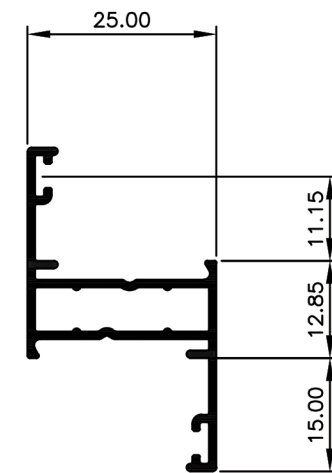

CASEMENT 25

Casement Window System.

TCW2501
Frame 25mm
Ix: 1.174cm⁴

TCW2502 Sash
Ix: 1.224cm⁴

TCW2505 Mullion 70mm
Ix: 14.259cm⁴

TCW2504 Mullion 55mm
Ix: 6.721cm⁴

TCW2503 Mullion 25mm
Ix: 1.4031cm⁴

TCW2506 Beading 13mm Gap
Ix: 0.247cm⁴