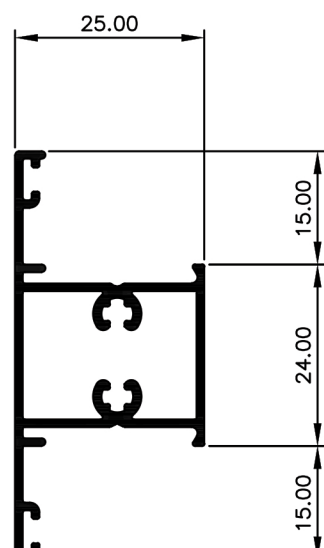

CASEMENT 25

Casement Window System.

TCW2501
Frame 25mm
Ix: 1.174cm⁴

TCW2502 Sash
Ix: 1.224cm⁴

TCW2505 Mullion 70mm
Ix: 14.259cm⁴

TCW2504 Mullion 55mm
Ix: 6.721cm⁴

TCW2503 Mullion 25mm
Ix: 1.4031cm⁴

TCW2506 Beading 13mm Gap
Ix: 0.247cm⁴