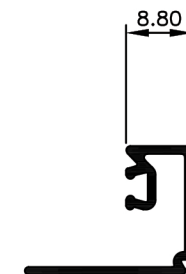

CASEMENT 25

Casement Window System.

TCW2501
Frame 25mm
Ix: 1.174cm⁴

TCW2502 Sash
Ix: 1.224cm⁴

TCW2505 Mullion 70mm
Ix: 14.259cm⁴

TCW2504 Mullion 55mm
Ix: 6.721cm⁴

TCW2503 Mullion 25mm
Ix: 1.4031cm⁴

TCW2506 Beading 13mm Gap
Ix: 0.247cm⁴