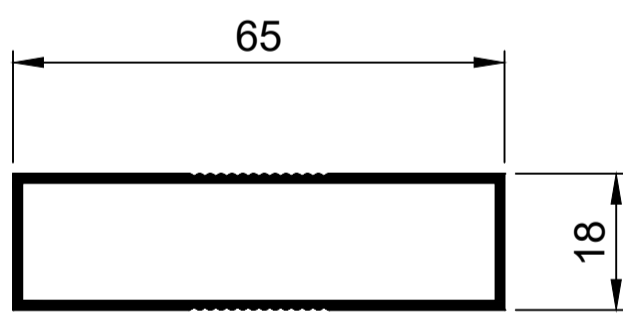

## Sundry Profiles.

SUN001  
Y Louvre Frame  
Ix: 1.265cm<sup>4</sup>

SUN002  
Y Louvre  
Ix: 0.602cm<sup>4</sup>

SUN004  
Cleat Corner 50mm  
Ix: 8.189cm<sup>4</sup>

SUN005  
Cleat Corner Osborn  
Ix: 3.567cm<sup>4</sup>

SUN003  
Straight Edge  
Ix: 9.287cm<sup>4</sup>

SUN006  
Lug Fixing Multi  
Ix: 13.487cm<sup>4</sup>

© Copyright 2021 Aluconnect  
All rights reserved

Aluconnect reserves the right to make changes without notice.