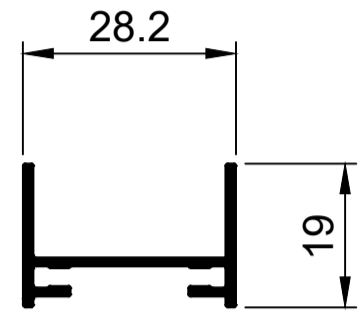

## Sundry Profiles.

SUN001  
Y Louvre Frame  
Ix: 1.265cm<sup>4</sup>

SUN002  
Y Louvre  
Ix: 0.602cm<sup>4</sup>

SUN004  
Cleat Corner 50mm  
Ix: 8.189cm<sup>4</sup>

SUN005  
Cleat Corner Osborn  
Ix: 3.567cm<sup>4</sup>

SUN003  
Straight Edge  
Ix: 9.287cm<sup>4</sup>

SUN006  
Lug Fixing Multi  
Ix: 13.487cm<sup>4</sup>

© Copyright 2021 Aluconnect  
All rights reserved

Aluconnect reserves the right to make changes without notice.