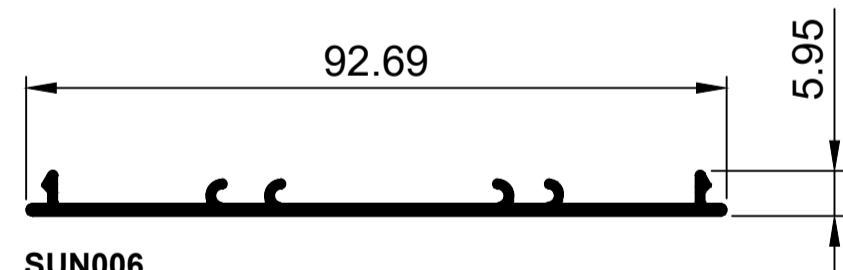

## Sundry Profiles.

SUN001  
Y Louvre Frame  
Ix: 1.265cm<sup>4</sup>

SUN002  
Y Louvre  
Ix: 0.602cm<sup>4</sup>

SUN004  
Cleat Corner 50mm  
Ix: 8.189cm<sup>4</sup>

SUN005  
Cleat Corner Osborn  
Ix: 3.567cm<sup>4</sup>

SUN003  
Straight Edge  
Ix: 9.287cm<sup>4</sup>

SUN006  
Lug Fixing Multi  
Ix: 13.487cm<sup>4</sup>

© Copyright 2021 Aluconnect  
All rights reserved

Aluconnect reserves the right to make changes without notice.