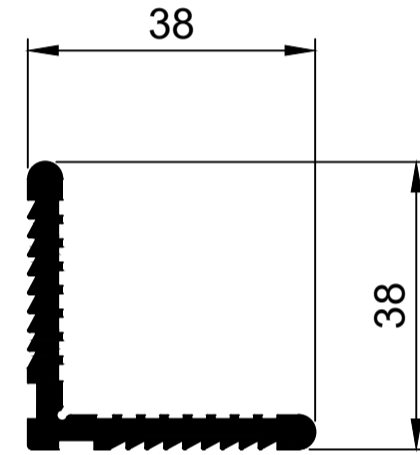

## Sundry Profiles.

SUN001  
Y Louvre Frame  
Ix: 1.265cm<sup>4</sup>

SUN002  
Y Louvre  
Ix: 0.602cm<sup>4</sup>

SUN004  
Cleat Corner 50mm  
Ix: 8.189cm<sup>4</sup>

SUN005  
Cleat Corner Osborn  
Ix: 3.567cm<sup>4</sup>

SUN003  
Straight Edge  
Ix: 9.287cm<sup>4</sup>

SUN006  
Lug Fixing Multi  
Ix: 13.487cm<sup>4</sup>

© Copyright 2021 Aluconnect  
All rights reserved

Aluconnect reserves the right to make changes without notice.