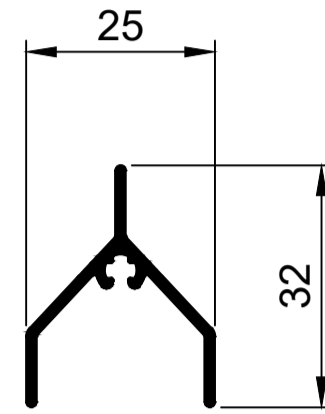

## Sundry Profiles.

SUN001  
Y Louvre Frame  
Ix: 1.265cm<sup>4</sup>

SUN002  
Y Louvre  
Ix: 0.602cm<sup>4</sup>

SUN004  
Cleat Corner 50mm  
Ix: 8.189cm<sup>4</sup>

SUN005  
Cleat Corner Osborn  
Ix: 3.567cm<sup>4</sup>

SUN003  
Straight Edge  
Ix: 9.287cm<sup>4</sup>

SUN006  
Lug Fixing Multi  
Ix: 13.487cm<sup>4</sup>

© Copyright 2021 Aluconnect  
All rights reserved

Aluconnect reserves the right to make changes without notice.