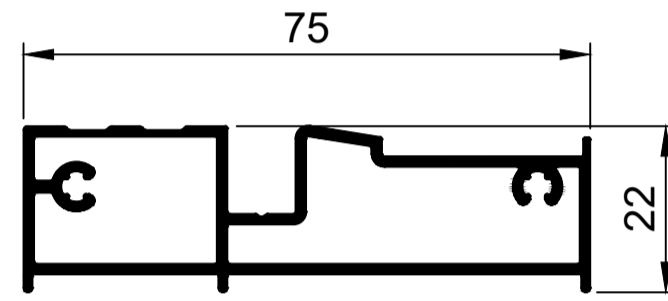

Sliding Door Folding System.

TFD001
Head
Ix: 27.496cm⁴

TFD003
Jamb
Ix: 22.501cm⁴

TFD002
Sill
Ix: 24.291cm⁴

TFD004
Sill Internal
Ix: 20.396cm⁴

TFD004
Sill Internal
Ix: 20.396cm⁴

TSF018
Stile Door 45mm R1
Ix: 8.414cm⁴

TSF019
Stile Door 60mm R11
Ix: 10.269cm⁴

TSF043
Stile Door 60mm R11 Aluc X
Ix: 9.121cm⁴

TSF020
Stile Door 90mm R9
Ix: 14.878cm⁴

TSF024
Stile Door 90mm R9 SP WP
Ix: 18.458cm⁴

TSF021
Stile Door 45mm R12
Ix: 10.309cm⁴

TSF022
Stile Door 0mm R9 SP WP
Ix: 13.422cm⁴

© Copyright 2021 Aluconnect
All rights reserved

Aluconnect reserves the right to make changes without notice.

Aluconnect

96 Nelson Mandela Blvd
George
Western Cape