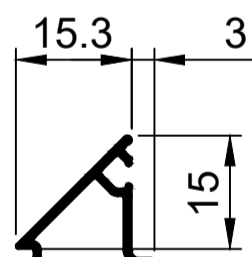

Sliding Door Folding System.

TSF012
Sill 50mm R7
Ix: 10.246cm⁴

TSF013
Sill 85mm R4
Ix: 15.069cm⁴

TSF042
Sill 85mm R4 Aluc X
Ix: 12.410cm⁴

TSF014
Sill 150mm R6
Ix: 31.115cm⁴

TSF026
Bead Angled
Ix: 0.125cm⁴

TSF027
Bead Angled Multi 13mm Gap
Ix: 0.141cm⁴

TSF028
Bead Square
Ix: 0.244cm⁴

© Copyright 2021 Aluconnect
All rights reserved

Aluconnect reserves the right to make changes without notice.

Aluconnect

96 Nelson Mandela Blvd
George
Western Cape

WWW.ALUCONNECT.CO.ZA