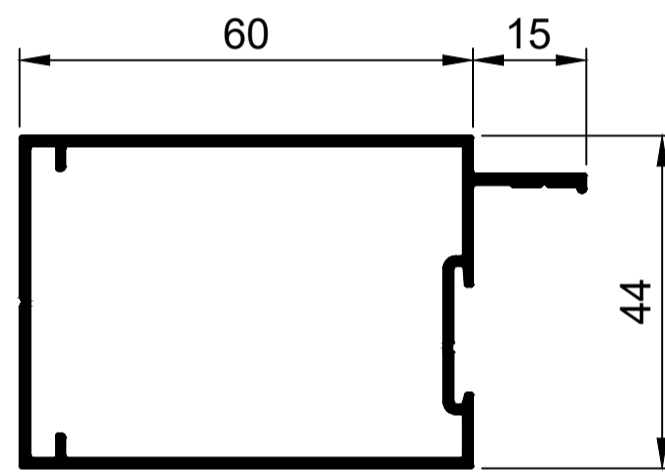

Sliding Door Folding System.

TFD001
Head
Ix: 27.496cm⁴

TFD003
Jamb
Ix: 22.501cm⁴

TFD002
Sill
Ix: 24.291cm⁴

TFD004
Sill Internal
Ix: 20.396cm⁴

TFD004
Sill Internal
Ix: 20.396cm⁴

TSF018
Stile Door 45mm R1
Ix: 8.414cm⁴

TSF019
Stile Door 60mm R11
Ix: 10.269cm⁴

TSF043
Stile Door 60mm R11 Aluc X
Ix: 9.121cm⁴

TSF020
Stile Door 90mm R9
Ix: 14.878cm⁴

TSF024
Stile Door 90mm R9 SP WP
Ix: 18.458cm⁴

TSF021
Stile Door 45mm R12
Ix: 10.309cm⁴