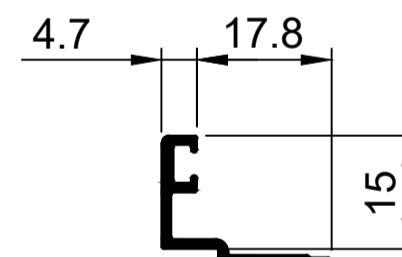

Sliding Door Folding System.

TSF012
Sill 50mm R7
Ix: 10.246cm⁴

TSF013
Sill 85mm R4
Ix: 15.069cm⁴

TSF042
Sill 85mm R4 Aluc X
Ix: 12.410cm⁴

TSF014
Sill 150mm R6
Ix: 31.115cm⁴

TSF026
Bead Angled
Ix: 0.125cm⁴

TSF027
Bead Angled Multi 13mm Gap
Ix: 0.141cm⁴