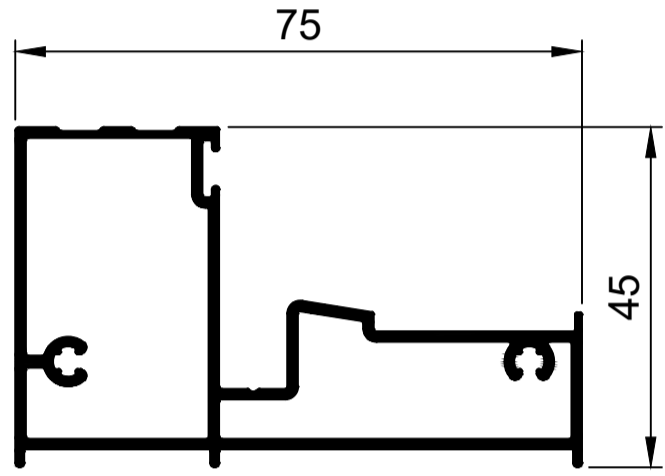

Sliding Door Folding System.

TFD001
Head
Ix: 27.496cm⁴

TFD003
Jamb
Ix: 22.501cm⁴

TFD002
Sill
Ix: 24.291cm⁴

TFD004
Sill Internal
Ix: 20.396cm⁴

TFD004
Sill Internal
Ix: 20.396cm⁴

TSF018
Stile Door 45mm R1
Ix: 8.414cm⁴

TSF019
Stile Door 60mm R11
Ix: 10.269cm⁴

TSF043
Stile Door 60mm R11 Aluc X
Ix: 9.121cm⁴

TSF020
Stile Door 90mm R9
Ix: 14.878cm⁴

TSF024
Stile Door 90mm R9 SP WP
Ix: 18.458cm⁴

TSF021
Stile Door 45mm R12
Ix: 10.309cm⁴

TSF022
Stile Door 0mm R9 SP WP
Ix: 13.422cm⁴

© Copyright 2021 Aluconnect
All rights reserved

Aluconnect reserves the right to make changes without notice.

Aluconnect

96 Nelson Mandela Blvd
George
Western Cape