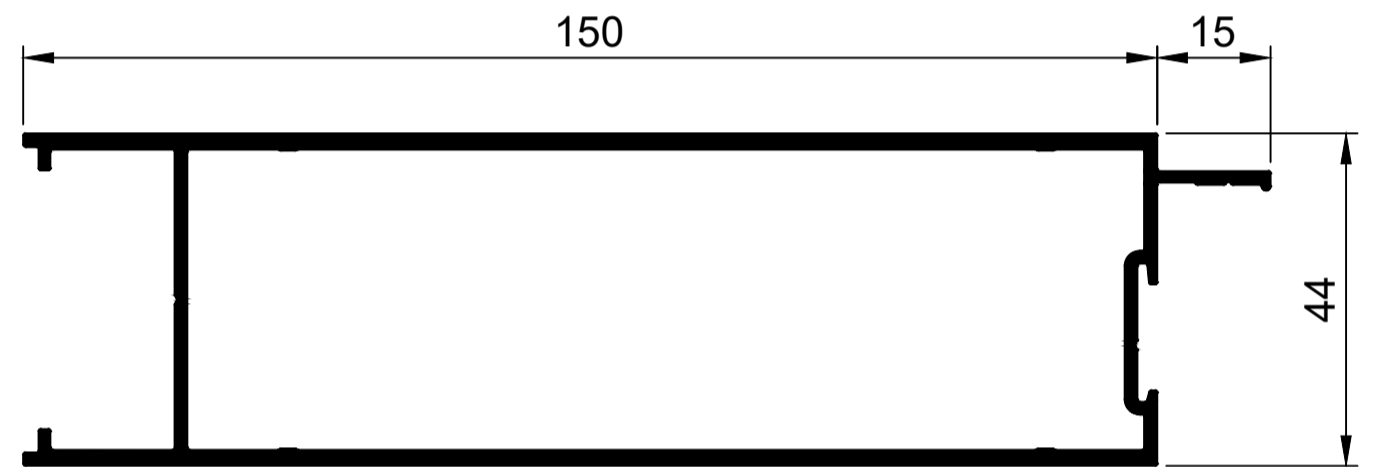

Sliding Door Folding System.

TSF012
Sill 50mm R7
Ix: 10.246cm⁴

TSF013
Sill 85mm R4
Ix: 15.069cm⁴

TSF042
Sill 85mm R4 Aluc X
Ix: 12.410cm⁴

TSF014
Sill 150mm R6
Ix: 31.115cm⁴

TSF026
Bead Angled
Ix: 0.125cm⁴

TSF027
Bead Angled Multi 13mm Gap
Ix: 0.141cm⁴