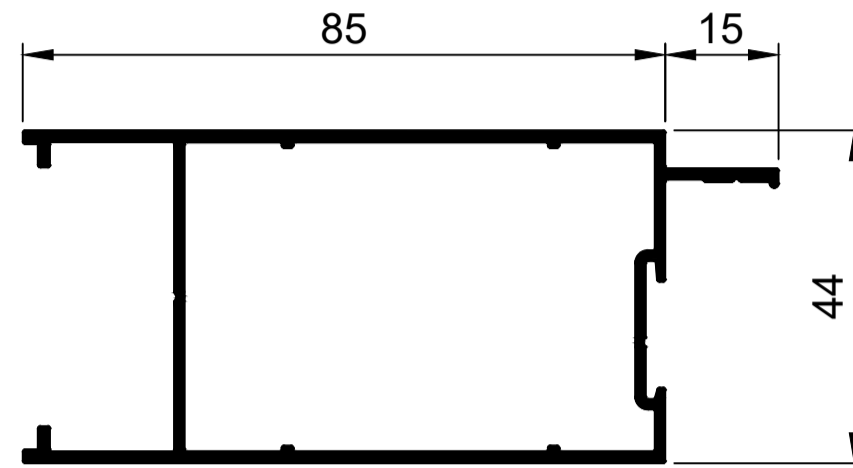

Sliding Door Folding System.

TSF012
Sill 50mm R7
Ix: 10.246cm⁴

TSF013
Sill 85mm R4
Ix: 15.069cm⁴

TSF042
Sill 85mm R4 Aluc X
Ix: 12.410cm⁴

TSF014
Sill 150mm R6
Ix: 31.115cm⁴

TSF026
Bead Angled
Ix: 0.125cm⁴

TSF027
Bead Angled Multi 13mm Gap
Ix: 0.141cm⁴