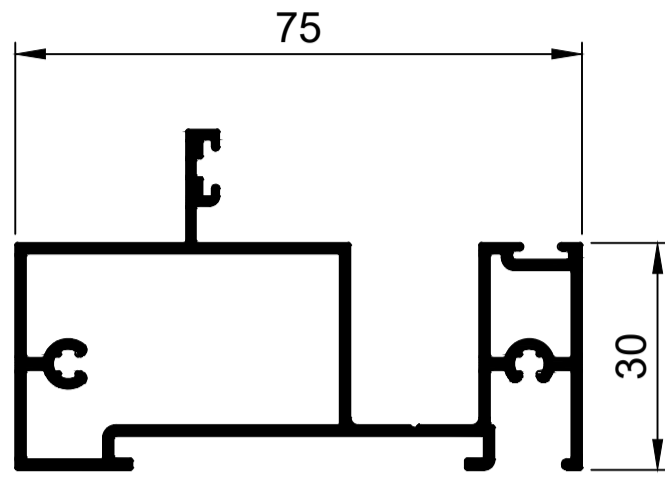

Sliding Door Folding System.

TFD001
Head
Ix: 27.496cm⁴

TFD003
Jamb
Ix: 22.501cm⁴

TFD002
Sill
Ix: 24.291cm⁴

TFD004
Sill Internal
Ix: 20.396cm⁴

TFD004
Sill Internal
Ix: 20.396cm⁴

TSF018
Stile Door 45mm R1
Ix: 8.414cm⁴

TSF019
Stile Door 60mm R11
Ix: 10.269cm⁴

TSF043
Stile Door 60mm R11 Aluc X
Ix: 9.121cm⁴

TSF020
Stile Door 90mm R9
Ix: 14.878cm⁴

TSF024
Stile Door 90mm R9 SP WP
Ix: 18.458cm⁴

TSF021
Stile Door 45mm R12
Ix: 10.309cm⁴

TSF022
Stile Door 0mm R9 SP WP
Ix: 13.422cm⁴

© Copyright 2021 Aluconnect
All rights reserved

Aluconnect reserves the right to make changes without notice.

Aluconnect

96 Nelson Mandela Blvd
George
Western Cape