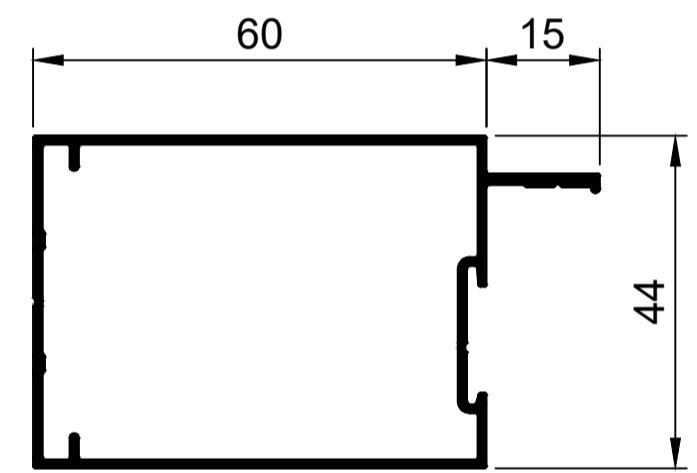

Sliding Door Folding System.

TFD001
Head
Ix: 27.496cm⁴

TFD003
Jamb
Ix: 22.501cm⁴

TFD002
Sill
Ix: 24.291cm⁴

TFD004
Sill Internal
Ix: 20.396cm⁴

TFD004
Sill Internal
Ix: 20.396cm⁴

TSF018
Stile Door 45mm R1
Ix: 8.414cm⁴

TSF019
Stile Door 60mm R11
Ix: 10.269cm⁴

TSF043
Stile Door 60mm R11 Aluc X
Ix: 9.121cm⁴

TSF020
Stile Door 90mm R9
Ix: 14.878cm⁴

TSF024
Stile Door 90mm R9 SP WP
Ix: 18.458cm⁴

TSF021
Stile Door 45mm R12
Ix: 10.309cm⁴