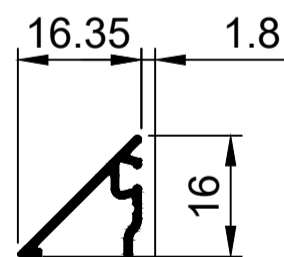

Sliding Door Folding System.

TSF012
Sill 50mm R7
Ix: 10.246cm⁴

TSF013
Sill 85mm R4
Ix: 15.069cm⁴

TSF042
Sill 85mm R4 Aluc X
Ix: 12.410cm⁴

TSF014
Sill 150mm R6
Ix: 31.115cm⁴

TSF026
Bead Angled
Ix: 0.125cm⁴

TSF027
Bead Angled Multi 13mm Gap
Ix: 0.141cm⁴