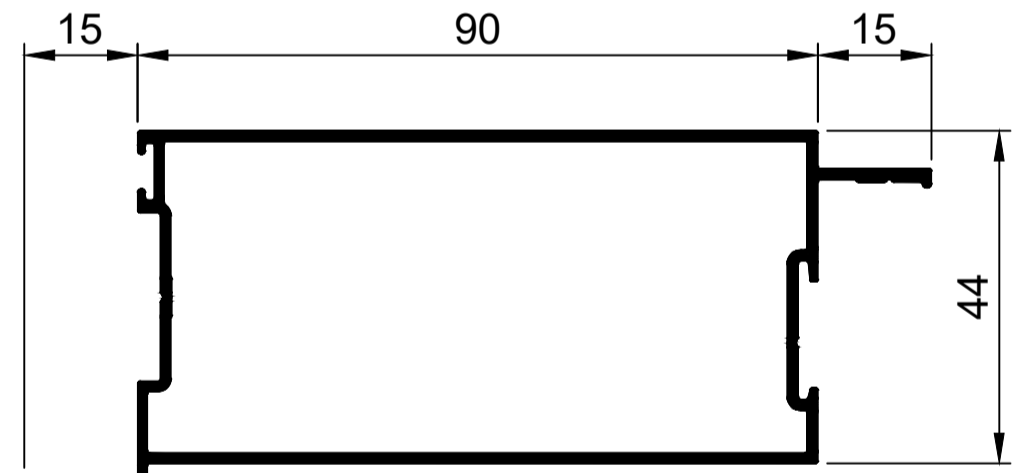

Sliding Door Folding System.

TFD001
Head
Ix: 27.496cm⁴

TFD003
Jamb
Ix: 22.501cm⁴

TFD002
Sill
Ix: 24.291cm⁴

TFD004
Sill Internal
Ix: 20.396cm⁴

TFD004
Sill Internal
Ix: 20.396cm⁴

TSF018
Stile Door 45mm R1
Ix: 8.414cm⁴

TSF019
Stile Door 60mm R11
Ix: 10.269cm⁴

TSF043
Stile Door 60mm R11 Aluc X
Ix: 9.121cm⁴

TSF020
Stile Door 90mm R9
Ix: 14.878cm⁴

TSF024
Stile Door 90mm R9 SP WP
Ix: 18.458cm⁴

TSF021
Stile Door 45mm R12
Ix: 10.309cm⁴