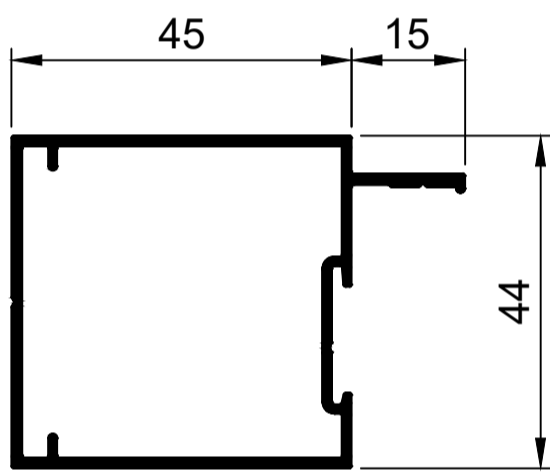

Sliding Door Folding System.

TFD001
Head
Ix: 27.496cm⁴

TFD003
Jamb
Ix: 22.501cm⁴

TFD002
Sill
Ix: 24.291cm⁴

TFD004
Sill Internal
Ix: 20.396cm⁴

TFD004
Sill Internal
Ix: 20.396cm⁴

TSF018
Stile Door 45mm R1
Ix: 8.414cm⁴

TSF019
Stile Door 60mm R11
Ix: 10.269cm⁴

TSF043
Stile Door 60mm R11 Aluc X
Ix: 9.121cm⁴

TSF020
Stile Door 90mm R9
Ix: 14.878cm⁴

TSF024
Stile Door 90mm R9 SP WP
Ix: 18.458cm⁴

TSF021
Stile Door 45mm R12
Ix: 10.309cm⁴