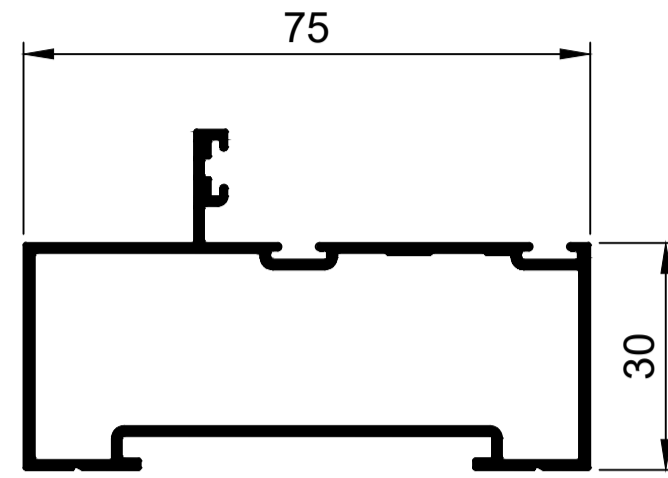

Sliding Door Folding System.

TFD001
Head
Ix: 27.496cm⁴

TFD003
Jamb
Ix: 22.501cm⁴

TFD002
Sill
Ix: 24.291cm⁴

TFD004
Sill Internal
Ix: 20.396cm⁴

TFD004
Sill Internal
Ix: 20.396cm⁴

TSF018
Stile Door 45mm R1
Ix: 8.414cm⁴

TSF019
Stile Door 60mm R11
Ix: 10.269cm⁴

TSF043
Stile Door 60mm R11 Aluc X
Ix: 9.121cm⁴

TSF020
Stile Door 90mm R9
Ix: 14.878cm⁴

TSF024
Stile Door 90mm R9 SP WP
Ix: 18.458cm⁴

TSF021
Stile Door 45mm R12
Ix: 10.309cm⁴

TSF022
Stile Door 0mm R9 SP WP
Ix: 13.422cm⁴

© Copyright 2021 Aluconnect
All rights reserved

Aluconnect reserves the right to make changes without notice.

Aluconnect

96 Nelson Mandela Blvd
George
Western Cape