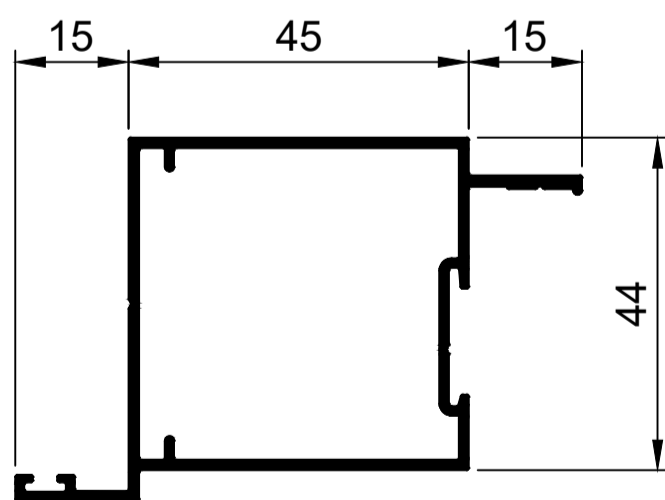

Sliding Door Folding System.

TFD001
Head
Ix: 27.496cm⁴

TFD003
Jamb
Ix: 22.501cm⁴

TFD002
Sill
Ix: 24.291cm⁴

TFD004
Sill Internal
Ix: 20.396cm⁴

TFD004
Sill Internal
Ix: 20.396cm⁴

TSF018
Stile Door 45mm R1
Ix: 8.414cm⁴

TSF019
Stile Door 60mm R11
Ix: 10.269cm⁴

TSF043
Stile Door 60mm R11 Aluc X
Ix: 9.121cm⁴

TSF020
Stile Door 90mm R9
Ix: 14.878cm⁴

TSF024
Stile Door 90mm R9 SP WP
Ix: 18.458cm⁴

TSF021
Stile Door 45mm R12
Ix: 10.309cm⁴

TSF022
Stile Door 0mm R9 SP WP
Ix: 13.422cm⁴

© Copyright 2021 Aluconnect
All rights reserved

Aluconnect reserves the right to make changes without notice.

Aluconnect

96 Nelson Mandela Blvd
George
Western Cape