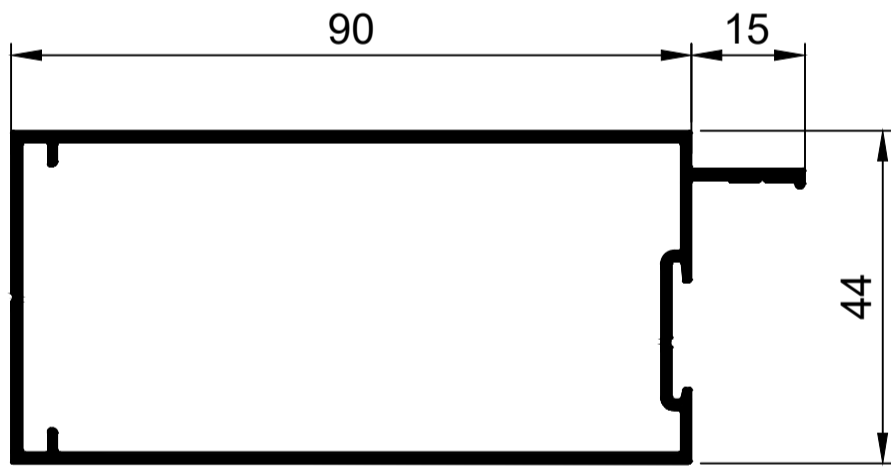

Sliding Door Folding System.

TFD001
Head
Ix: 27.496cm⁴

TFD003
Jamb
Ix: 22.501cm⁴

TFD002
Sill
Ix: 24.291cm⁴

TFD004
Sill Internal
Ix: 20.396cm⁴

TFD004
Sill Internal
Ix: 20.396cm⁴

TSF018
Stile Door 45mm R1
Ix: 8.414cm⁴

TSF019
Stile Door 60mm R11
Ix: 10.269cm⁴

TSF043
Stile Door 60mm R11 Aluc X
Ix: 9.121cm⁴

TSF020
Stile Door 90mm R9
Ix: 14.878cm⁴

TSF024
Stile Door 90mm R9 SP WP
Ix: 18.458cm⁴

TSF021
Stile Door 45mm R12
Ix: 10.309cm⁴