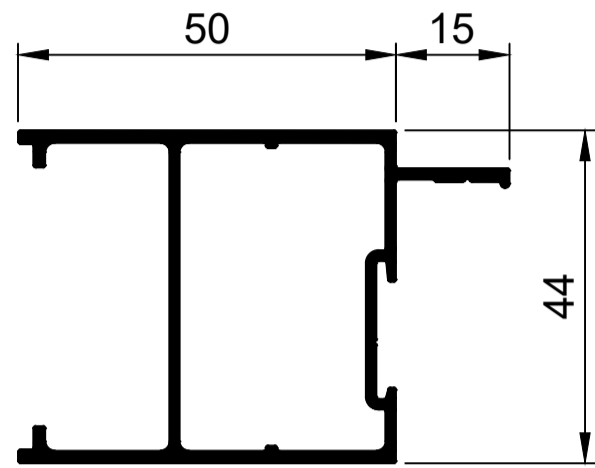

Sliding Door Folding System.

TSF012
Sill 50mm R7
Ix: 10.246cm⁴

TSF013
Sill 85mm R4
Ix: 15.069cm⁴

TSF042
Sill 85mm R4 Aluc X
Ix: 12.410cm⁴

TSF014
Sill 150mm R6
Ix: 31.115cm⁴

TSF026
Bead Angled
Ix: 0.125cm⁴

TSF027
Bead Angled Multi 13mm Gap
Ix: 0.141cm⁴