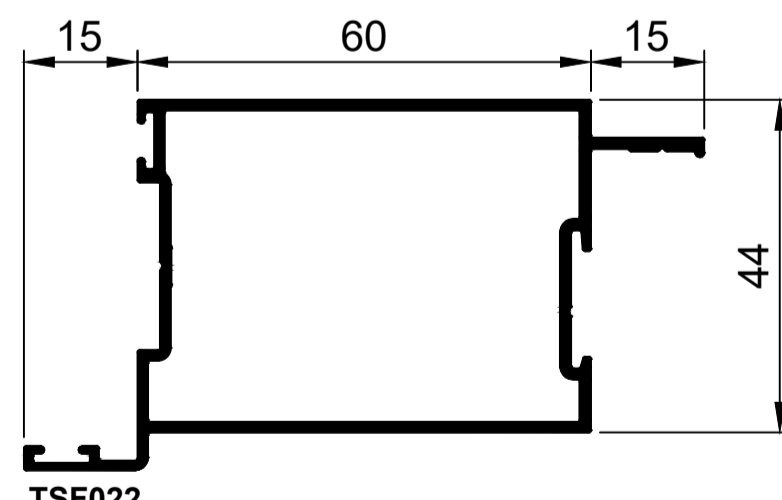

Sliding Door Folding System.

TFD001
Head
Ix: 27.496cm⁴

TFD003
Jamb
Ix: 22.501cm⁴

TFD002
Sill
Ix: 24.291cm⁴

TFD004
Sill Internal
Ix: 20.396cm⁴

TFD004
Sill Internal
Ix: 20.396cm⁴

TSF018
Stile Door 45mm R1
Ix: 8.414cm⁴

TSF019
Stile Door 60mm R11
Ix: 10.269cm⁴

TSF043
Stile Door 60mm R11 Aluc X
Ix: 9.121cm⁴

TSF020
Stile Door 90mm R9
Ix: 14.878cm⁴

TSF024
Stile Door 90mm R9 SP WP
Ix: 18.458cm⁴

TSF021
Stile Door 45mm R12
Ix: 10.309cm⁴