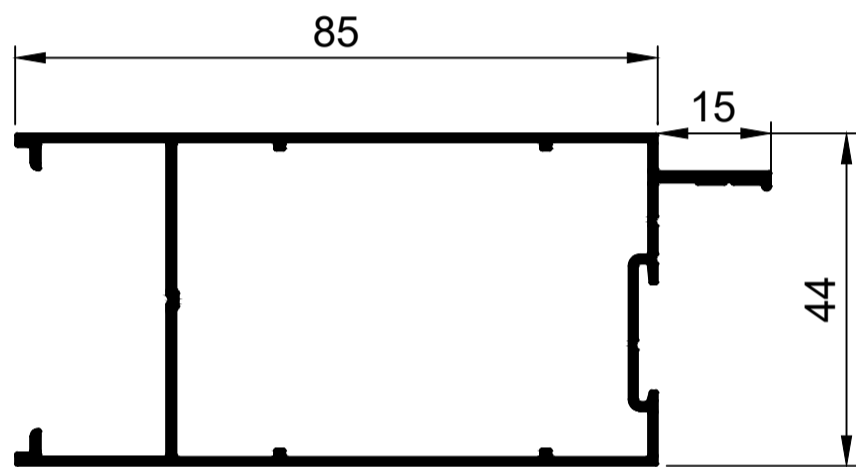

Sliding Door Folding System.

TSF012
Sill 50mm R7
Ix: 10.246cm⁴

TSF013
Sill 85mm R4
Ix: 15.069cm⁴

TSF042
Sill 85mm R4 Aluc X
Ix: 12.410cm⁴

TSF014
Sill 150mm R6
Ix: 31.115cm⁴

TSF026
Bead Angled
Ix: 0.125cm⁴

TSF027
Bead Angled Multi 13mm Gap
Ix: 0.141cm⁴