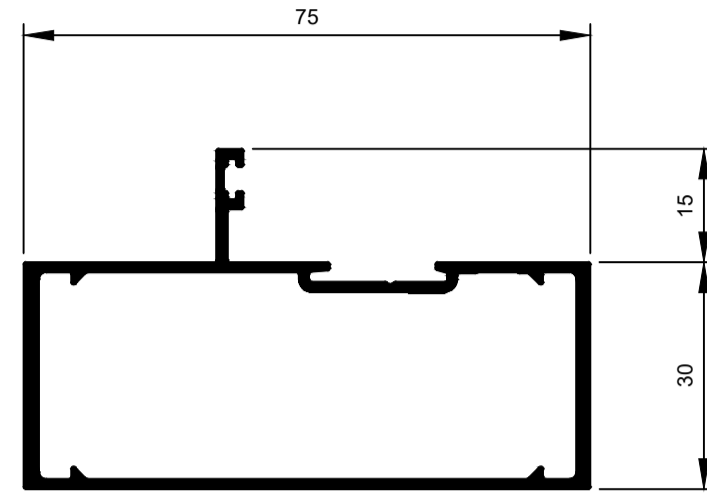

## HD Shopfront System.

**TSF003**  
Frame 75mm Door No Bead  
Ix: 26.134cm<sup>4</sup>

**TSF006**  
Frame 75mm Flat Back WP  
Ix: 25.193cm<sup>4</sup>

**TSF001**  
Frame 75mm 26B WP  
Ix: 23.032cm<sup>4</sup>

**TSF038**  
Frame 75mm 26B WP Aluc X  
Ix: 22.099cm<sup>4</sup>

**TSF005**  
Frame 75mm 26C  
Ix: 26.247cm<sup>4</sup>

**TSF002**  
Frame 75mm 26B  
Ix: 21.956cm<sup>4</sup>

**TSF040**  
Frame 75mm 26B Aluc X  
Ix: 19.149cm<sup>4</sup>

**TSF004**  
Frame Frame 120mm 120B  
Ix: 115.657cm<sup>4</sup>

© Copyright 2021 Aluconnect  
All rights reserved

Aluconnect reserves the right to make changes without notice.

**Aluconnect**

96 Nelson Mandela Blvd  
George  
Western Cape