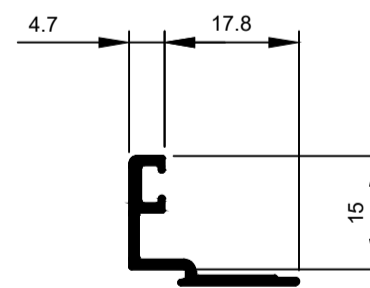

TSF028
Bead Square
Ix: 0.244cm⁴

© Copyright 2021 Aluconnect
All rights reserved

Aluconnect reserves the right to make changes without notice.

Aluconnect

96 Nelson Mandela Blvd
George
Western Cape

WWW.ALUCONNECT.CO.ZA

Rev. 23 January 2024