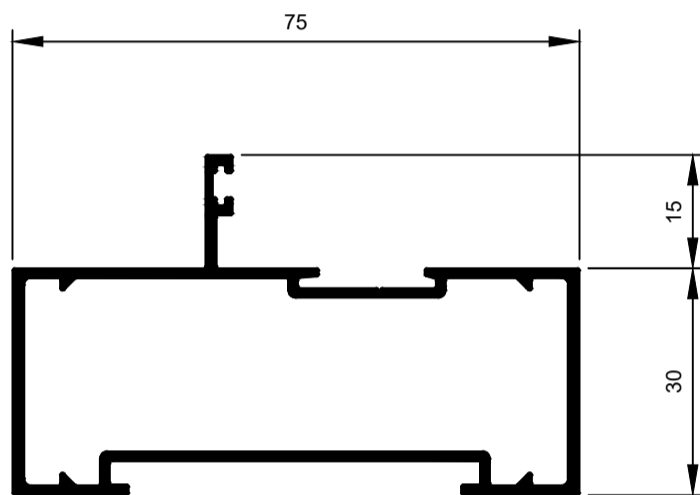

## HD Shopfront System.

**TSF003**  
Frame 75mm Door No Bead  
Ix: 26.134cm<sup>4</sup>

**TSF006**  
Frame 75mm Flat Back WP  
Ix: 25.193cm<sup>4</sup>

**TSF001**  
Frame 75mm 26B WP  
Ix: 23.032cm<sup>4</sup>

**TSF038**  
Frame 75mm 26B WP Aluc X  
Ix: 22.099cm<sup>4</sup>

**TSF005**  
Frame 75mm 26C  
Ix: 26.247cm<sup>4</sup>

**TSF002**  
Frame 75mm 26B  
Ix: 21.956cm<sup>4</sup>

**TSF040**  
Frame 75mm 26B Aluc X  
Ix: 19.149cm<sup>4</sup>

**TSF004**  
Frame Frame 120mm 120B  
Ix: 115.657cm<sup>4</sup>

© Copyright 2021 Aluconnect  
All rights reserved

Aluconnect reserves the right to make changes without notice.

**Aluconnect**

96 Nelson Mandela Blvd  
George  
Western Cape