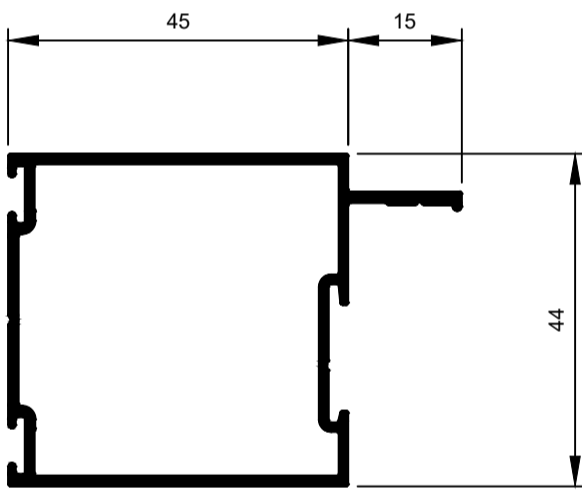

## HD Shopfront System.

**TSF018**  
Stile Door 45mm R1  
Ix: 8.414cm<sup>4</sup>

**TSF019**  
Stile Door 60mm R11  
Ix: 10.269cm<sup>4</sup>

**TSF043**  
Stile Door 60mm R11 Aluc X  
Ix: 9.121cm<sup>4</sup>

**TSF020**  
Stile Door 90mm R9  
Ix: 14.878cm<sup>4</sup>

**TSF015**  
Stile Door 45mm R3 SP  
Ix: 8.361cm<sup>4</sup>

**TSF016**  
Stile Door 60mm R11 WP  
Ix: 10.842cm<sup>4</sup>

**TSF017**  
Stile Door 90mm R9 WP  
Ix: 16.095cm<sup>4</sup>