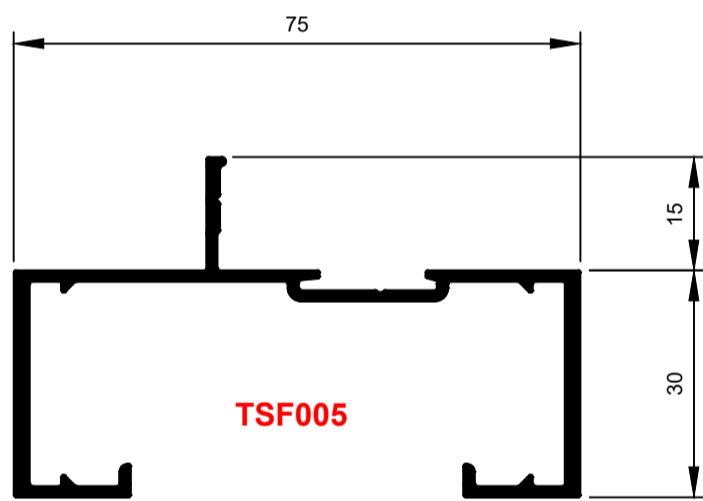

## HD Shopfront System.

**TSF003**  
Frame 75mm Door No Bead  
Ix: 26.134cm<sup>4</sup>

**TSF006**  
Frame 75mm Flat Back WP  
Ix: 25.193cm<sup>4</sup>

**TSF001**  
Frame 75mm 26B WP  
Ix: 23.032cm<sup>4</sup>

**TSF038**  
Frame 75mm 26B WP Aluc X  
Ix: 22.099cm<sup>4</sup>

**TSF005**  
Frame 75mm 26C  
Ix: 26.247cm<sup>4</sup>

**TSF002**  
Frame 75mm 26B  
Ix: 21.956cm<sup>4</sup>

**TSF040**  
Frame 75mm 26B Aluc X  
Ix: 19.149cm<sup>4</sup>

**TSF004**  
Frame Frame 120mm 120B  
Ix: 115.657cm<sup>4</sup>

© Copyright 2021 Aluconnect  
All rights reserved

Aluconnect reserves the right to make changes without notice.

**Aluconnect**

96 Nelson Mandela Blvd  
George  
Western Cape