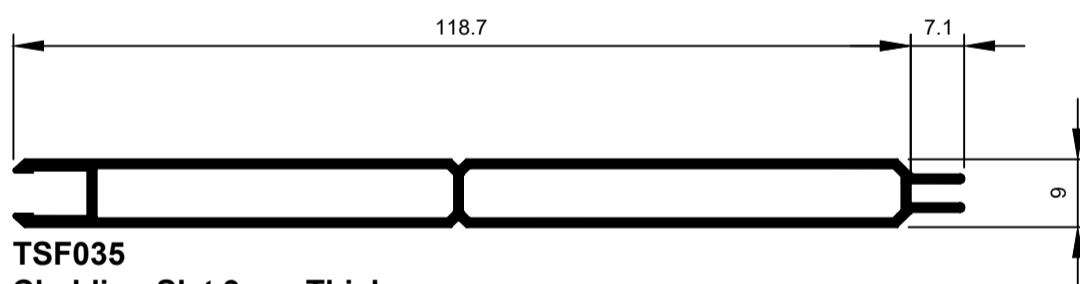

TSF035
Cladding Slat 9mm Thick
Ix: 0.449cm⁴