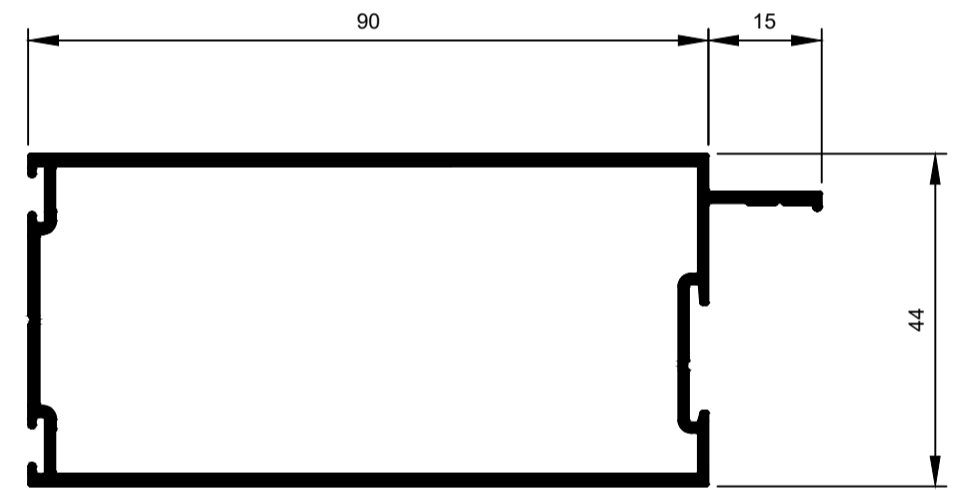

## HD Shopfront System.

**TSF018**  
Stile Door 45mm R1  
Ix: 8.414cm<sup>4</sup>

**TSF019**  
Stile Door 60mm R11  
Ix: 10.269cm<sup>4</sup>

**TSF043**  
Stile Door 60mm R11 Aluc X  
Ix: 9.121cm<sup>4</sup>

**TSF020**  
Stile Door 90mm R9  
Ix: 14.878cm<sup>4</sup>

**TSF015**  
Stile Door 45mm R3 SP  
Ix: 8.361cm<sup>4</sup>

**TSF016**  
Stile Door 60mm R11 WP  
Ix: 10.842cm<sup>4</sup>

**TSF017**  
Stile Door 90mm R9 WP  
Ix: 16.095cm<sup>4</sup>