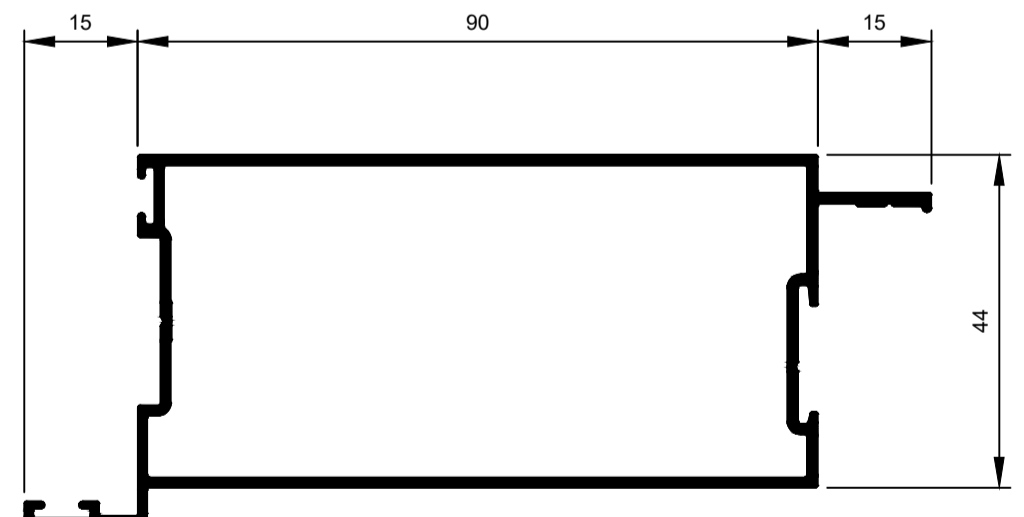

**TSF020**  
Stile Door 90mm R9  
Ix: 14.878cm<sup>4</sup>

**TSF015**  
Stile Door 45mm R3 SP  
Ix: 8.361cm<sup>4</sup>

**TSF016**  
Stile Door 60mm R11 WP  
Ix: 10.842cm<sup>4</sup>

**TSF017**  
Stile Door 90mm R9 WP  
Ix: 16.095cm<sup>4</sup>

**TSF021**  
Stile Door 45mm R12  
Ix: 10.309cm<sup>4</sup>

**TSF022**  
Stile Door 0mm R9 SP WP  
Ix: 13.422cm<sup>4</sup>

**TSF024**  
Stile Door 90mm R9 SP WP  
Ix: 18.458cm<sup>4</sup>

© Copyright 2021 Aluconnect  
All rights reserved