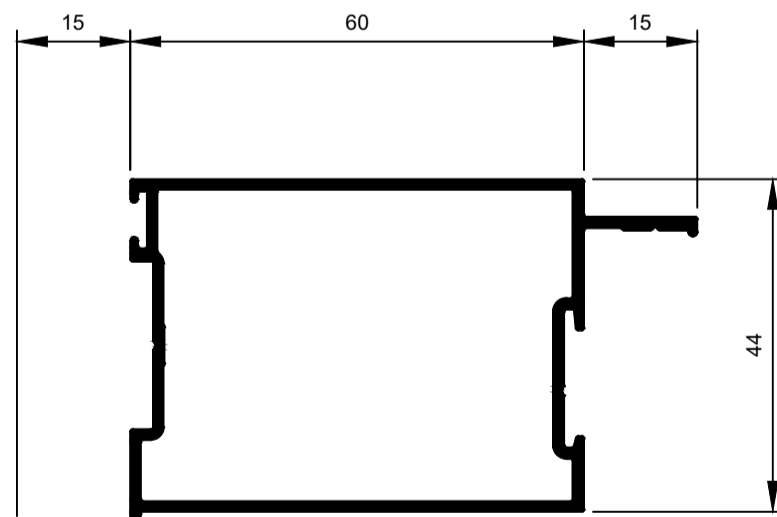

**TSF020**  
Stile Door 90mm R9  
Ix: 14.878cm<sup>4</sup>

**TSF015**  
Stile Door 45mm R3 SP  
Ix: 8.361cm<sup>4</sup>

**TSF016**  
Stile Door 60mm R11 WP  
Ix: 10.842cm<sup>4</sup>

**TSF017**  
Stile Door 90mm R9 WP  
Ix: 16.095cm<sup>4</sup>

**TSF021**  
Stile Door 45mm R12  
Ix: 10.309cm<sup>4</sup>

**TSF022**  
Stile Door 0mm R9 SP WP  
Ix: 13.422cm<sup>4</sup>

**TSF024**  
Stile Door 90mm R9 SP WP  
Ix: 18.458cm<sup>4</sup>

© Copyright 2021 Aluconnect  
All rights reserved