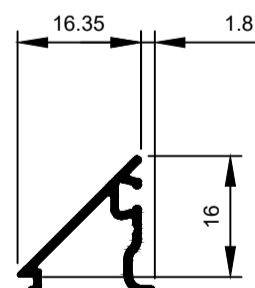

TSF027
Bead Angled Multi 13mm Gap
Ix: 0.141cm⁴