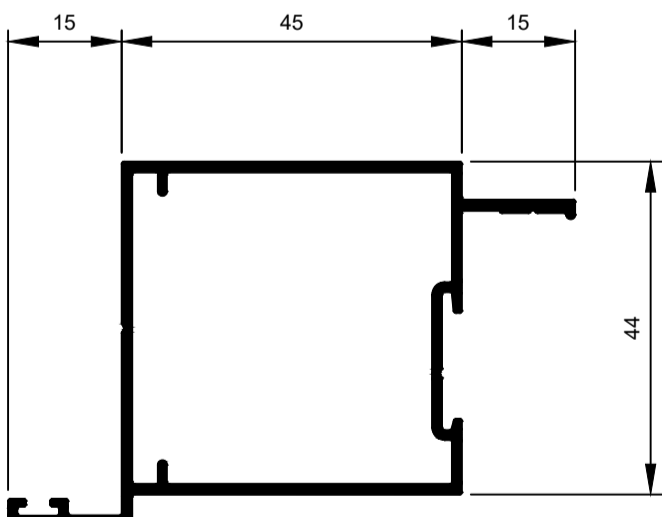

**TSF020**  
Stile Door 90mm R9  
Ix: 14.878cm<sup>4</sup>

**TSF015**  
Stile Door 45mm R3 SP  
Ix: 8.361cm<sup>4</sup>

**TSF016**  
Stile Door 60mm R11 WP  
Ix: 10.842cm<sup>4</sup>

**TSF017**  
Stile Door 90mm R9 WP  
Ix: 16.095cm<sup>4</sup>

**TSF021**  
Stile Door 45mm R12  
Ix: 10.309cm<sup>4</sup>

**TSF022**  
Stile Door 0mm R9 SP WP  
Ix: 13.422cm<sup>4</sup>

**TSF024**  
Stile Door 90mm R9 SP WP  
Ix: 18.458cm<sup>4</sup>

© Copyright 2021 Aluconnect  
All rights reserved