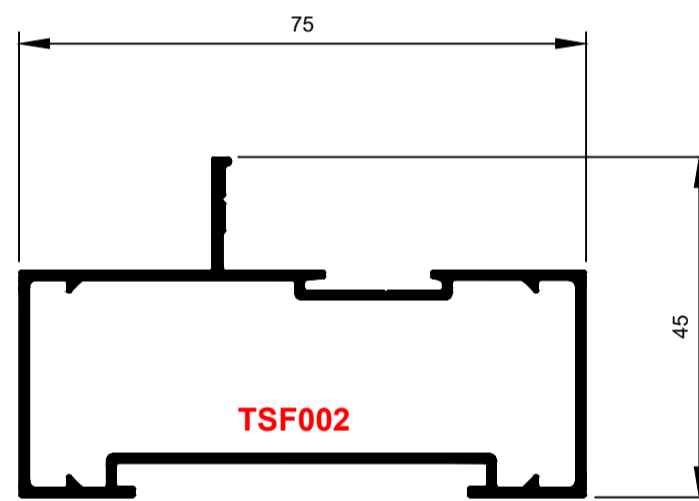

## HD Shopfront System.

**TSF003**  
Frame 75mm Door No Bead  
Ix: 26.134cm<sup>4</sup>

**TSF006**  
Frame 75mm Flat Back WP  
Ix: 25.193cm<sup>4</sup>

**TSF001**  
Frame 75mm 26B WP  
Ix: 23.032cm<sup>4</sup>

**TSF038**  
Frame 75mm 26B WP Aluc X  
Ix: 22.099cm<sup>4</sup>

**TSF005**  
Frame 75mm 26C  
Ix: 26.247cm<sup>4</sup>

**TSF002**  
Frame 75mm 26B  
Ix: 21.956cm<sup>4</sup>

**TSF040**  
Frame 75mm 26B Aluc X  
Ix: 19.149cm<sup>4</sup>

**TSF004**  
Frame Frame 120mm 120B  
Ix: 115.657cm<sup>4</sup>

© Copyright 2021 Aluconnect  
All rights reserved

Aluconnect reserves the right to make changes without notice.

**Aluconnect**

96 Nelson Mandela Blvd  
George  
Western Cape