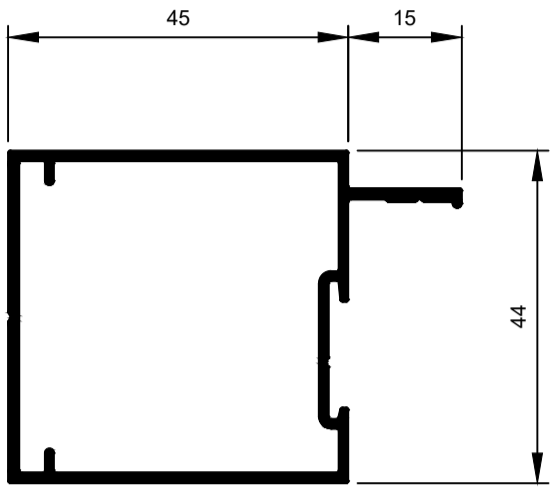

HD Shopfront System.

TSF018
Stile Door 45mm R1
Ix: 8.414cm⁴