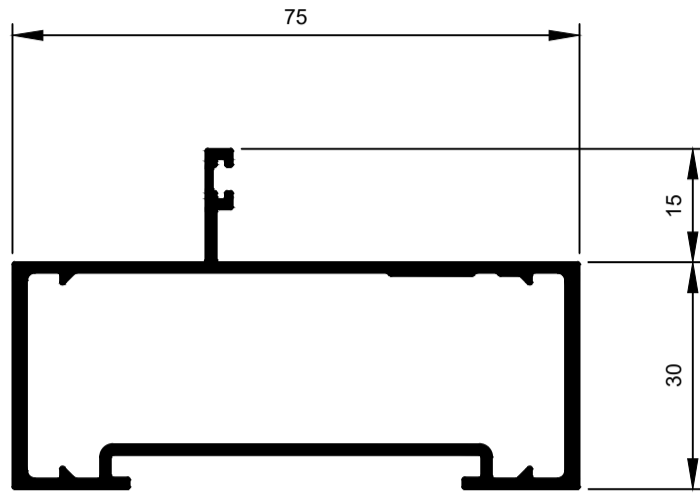

## HD Shopfront System.

**TSF003**  
Frame 75mm Door No Bead  
Ix: 26.134cm<sup>4</sup>

**TSF006**  
Frame 75mm Flat Back WP  
Ix: 25.193cm<sup>4</sup>

**TSF001**  
Frame 75mm 26B WP  
Ix: 23.032cm<sup>4</sup>

**TSF038**  
Frame 75mm 26B WP Aluc X  
Ix: 22.099cm<sup>4</sup>

**TSF005**  
Frame 75mm 26C  
Ix: 26.247cm<sup>4</sup>

**TSF002**  
Frame 75mm 26B  
Ix: 21.956cm<sup>4</sup>

**TSF040**  
Frame 75mm 26B Aluc X  
Ix: 19.149cm<sup>4</sup>

**TSF004**  
Frame Frame 120mm 120B  
Ix: 115.657cm<sup>4</sup>

© Copyright 2021 Aluconnect  
All rights reserved

Aluconnect reserves the right to make changes without notice.

**Aluconnect**

96 Nelson Mandela Blvd  
George  
Western Cape