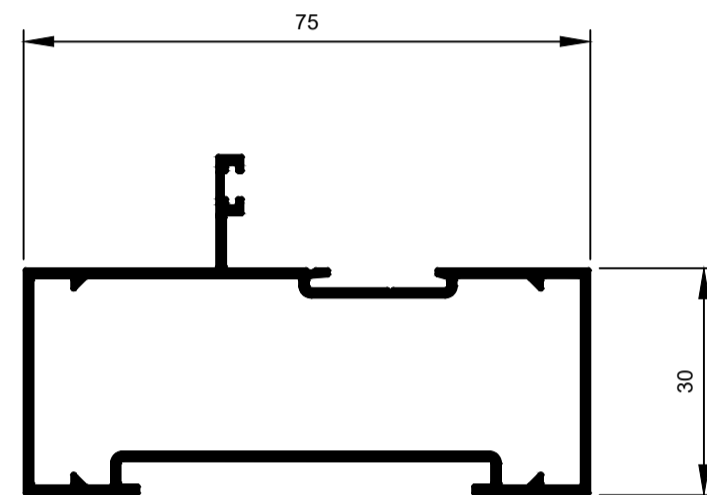

## HD Shopfront System.

**TSF003**  
Frame 75mm Door No Bead  
Ix: 26.134cm<sup>4</sup>

**TSF006**  
Frame 75mm Flat Back WP  
Ix: 25.193cm<sup>4</sup>

**TSF001**  
Frame 75mm 26B WP  
Ix: 23.032cm<sup>4</sup>

**TSF038**  
Frame 75mm 26B WP Aluc X  
Ix: 22.099cm<sup>4</sup>

**TSF005**  
Frame 75mm 26C  
Ix: 26.247cm<sup>4</sup>

**TSF002**  
Frame 75mm 26B  
Ix: 21.956cm<sup>4</sup>

**TSF040**  
Frame 75mm 26B Aluc X  
Ix: 19.149cm<sup>4</sup>

**TSF004**  
Frame Frame 120mm 120B  
Ix: 115.657cm<sup>4</sup>

© Copyright 2021 Aluconnect  
All rights reserved

Aluconnect reserves the right to make changes without notice.

**Aluconnect**

96 Nelson Mandela Blvd  
George  
Western Cape