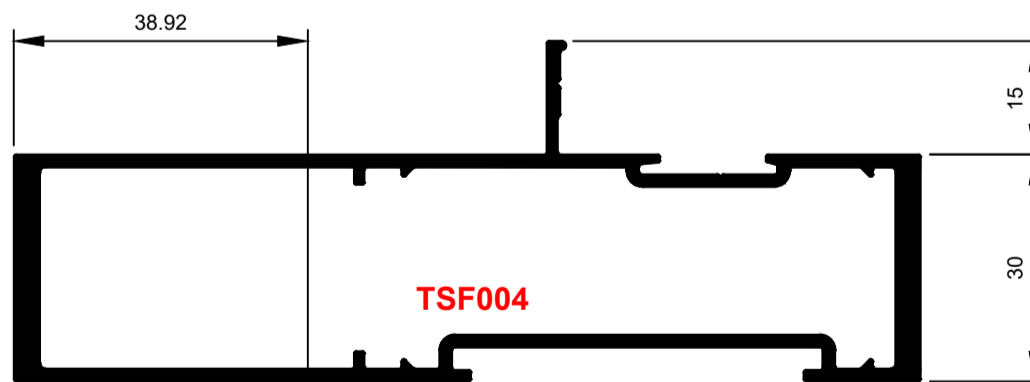

## HD Shopfront System.

**TSF003**  
Frame 75mm Door No Bead  
Ix: 26.134cm<sup>4</sup>

**TSF006**  
Frame 75mm Flat Back WP  
Ix: 25.193cm<sup>4</sup>

**TSF001**  
Frame 75mm 26B WP  
Ix: 23.032cm<sup>4</sup>

**TSF038**  
Frame 75mm 26B WP Aluc X  
Ix: 22.099cm<sup>4</sup>

**TSF005**  
Frame 75mm 26C  
Ix: 26.247cm<sup>4</sup>

**TSF002**  
Frame 75mm 26B  
Ix: 21.956cm<sup>4</sup>

**TSF040**  
Frame 75mm 26B Aluc X  
Ix: 19.149cm<sup>4</sup>

**TSF004**  
Frame Frame 120mm 120B  
Ix: 115.657cm<sup>4</sup>

© Copyright 2021 Aluconnect  
All rights reserved

Aluconnect reserves the right to make changes without notice.

**Aluconnect**

96 Nelson Mandela Blvd  
George  
Western Cape