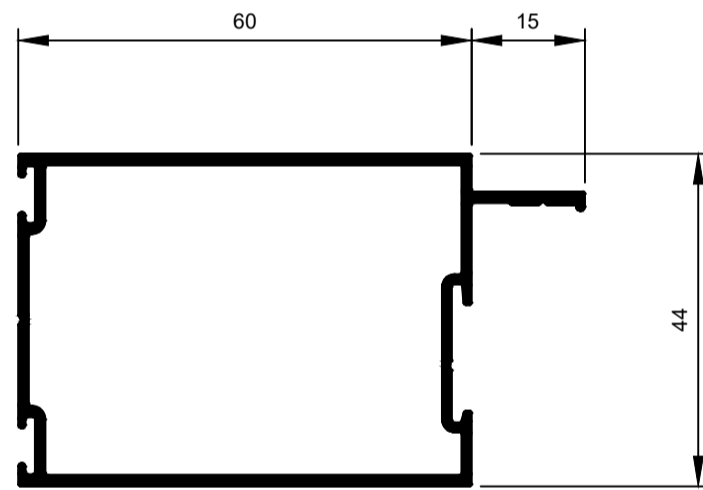

## HD Shopfront System.

**TSF018**  
Stile Door 45mm R1  
Ix: 8.414cm<sup>4</sup>

**TSF019**  
Stile Door 60mm R11  
Ix: 10.269cm<sup>4</sup>

**TSF043**  
Stile Door 60mm R11 Aluc X  
Ix: 9.121cm<sup>4</sup>

**TSF020**  
Stile Door 90mm R9  
Ix: 14.878cm<sup>4</sup>

**TSF015**  
Stile Door 45mm R3 SP  
Ix: 8.361cm<sup>4</sup>

**TSF016**  
Stile Door 60mm R11 WP  
Ix: 10.842cm<sup>4</sup>

**TSF017**  
Stile Door 90mm R9 WP  
Ix: 16.095cm<sup>4</sup>