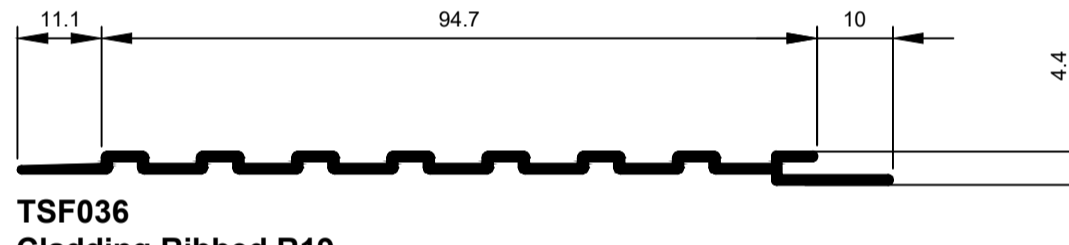

TSF036
Cladding Ribbed R19
Ix: 0.0.020cm⁴