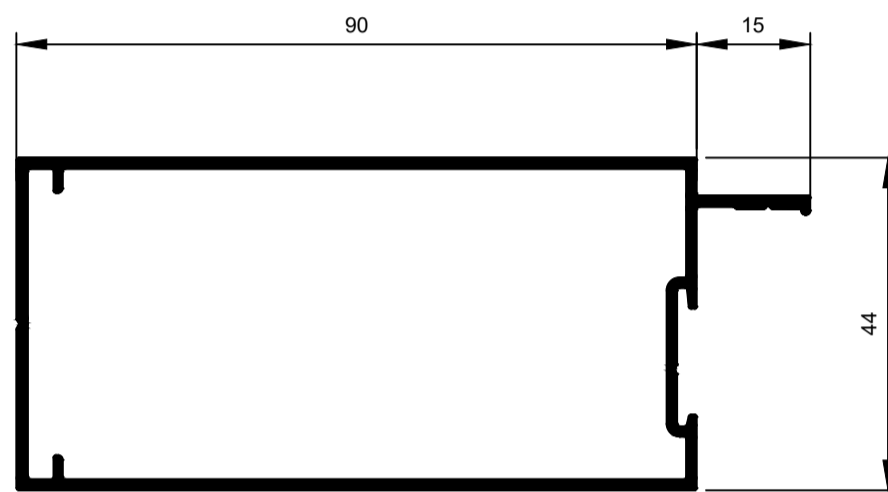

## HD Shopfront System.

**TSF018**  
Stile Door 45mm R1  
Ix: 8.414cm<sup>4</sup>

**TSF019**  
Stile Door 60mm R11  
Ix: 10.269cm<sup>4</sup>

**TSF043**  
Stile Door 60mm R11 Aluc X  
Ix: 9.121cm<sup>4</sup>

**TSF020**  
Stile Door 90mm R9  
Ix: 14.878cm<sup>4</sup>

**TSF015**  
Stile Door 45mm R3 SP  
Ix: 8.361cm<sup>4</sup>

**TSF016**  
Stile Door 60mm R11 WP  
Ix: 10.842cm<sup>4</sup>

**TSF017**  
Stile Door 90mm R9 WP  
Ix: 16.095cm<sup>4</sup>