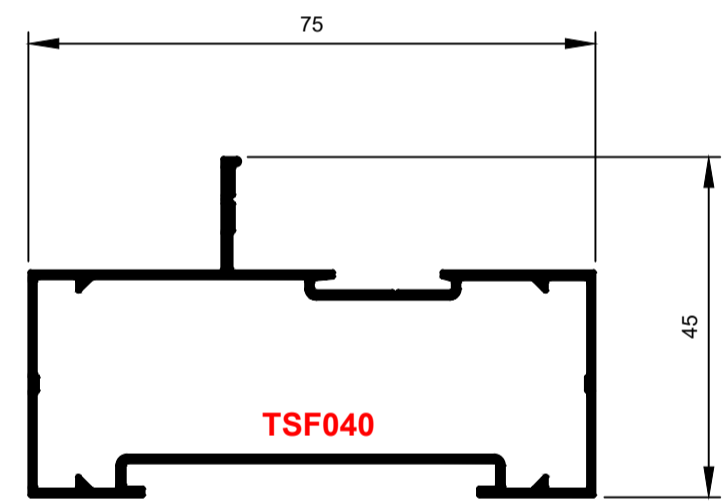

## HD Shopfront System.

**TSF003**  
Frame 75mm Door No Bead  
Ix: 26.134cm<sup>4</sup>

**TSF006**  
Frame 75mm Flat Back WP  
Ix: 25.193cm<sup>4</sup>

**TSF001**  
Frame 75mm 26B WP  
Ix: 23.032cm<sup>4</sup>

**TSF038**  
Frame 75mm 26B WP Aluc X  
Ix: 22.099cm<sup>4</sup>

**TSF005**  
Frame 75mm 26C  
Ix: 26.247cm<sup>4</sup>

**TSF002**  
Frame 75mm 26B  
Ix: 21.956cm<sup>4</sup>

**TSF040**  
Frame 75mm 26B Aluc X  
Ix: 19.149cm<sup>4</sup>

**TSF004**  
Frame Frame 120mm 120B  
Ix: 115.657cm<sup>4</sup>

© Copyright 2021 Aluconnect  
All rights reserved

Aluconnect reserves the right to make changes without notice.

**Aluconnect**

96 Nelson Mandela Blvd  
George  
Western Cape