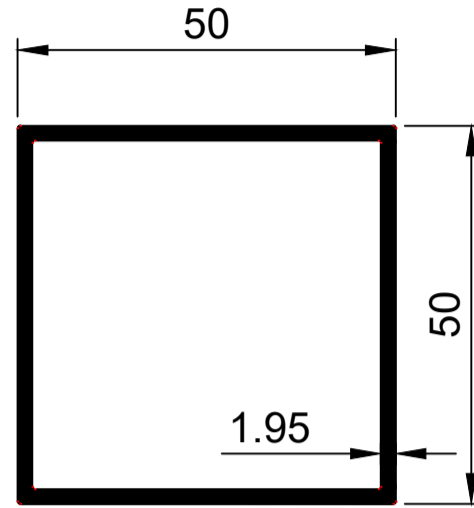

## Round and Square Tube Profiles.

**TST001**  
Square Tube 25 x 25 x 1.1mm  
Ix: 1.003cm<sup>4</sup>

**TST002**  
Square Tube 38 x 38 x 2mm  
Ix: 6.239cm<sup>4</sup>

**TST003**  
Square Tube 50 x 50 x 1.95mm  
Ix: 14.445cm<sup>4</sup>

**TST004**  
Square Tube 76 x 76 x 2mm  
Ix: 54.068cm<sup>4</sup>

**TEA001**  
Angle Equal 19 x 19 x 1.8mm  
Ix: 0.190cm<sup>4</sup>

**TEA002**  
Angle Equal 24.6 x 24.6 x 1.5mm  
Ix: 4.237cm<sup>4</sup>

**TEA006**  
Angle Equal 25 x 25 x 1.5mm  
Ix: 4.454cm<sup>4</sup>

**TEA003**  
Angle Equal 38 x 38 x 1.8mm  
Ix: 1.915cm<sup>4</sup>

**TEA004**  
Angle Equal 38 x 38 x 2mm  
Ix: 2.105cm<sup>4</sup>

**TEA007**  
Angle Equal 50 x 50 x 2mm  
Ix: 4.902cm<sup>4</sup>

**TRT003**  
Round Tube Dia 25.44 mm x 1.22mm  
Ix: 0.682cm<sup>4</sup>

**TFB001**  
Flat Bar 25mm x 1.6mm  
Ix: 0.001cm<sup>4</sup>  
Iy: 0.208cm<sup>4</sup>

**TFB002**  
Flat Bar 25mm x 2.8mm  
Ix: 0.005cm<sup>4</sup>  
Iy: 0.365cm<sup>4</sup>