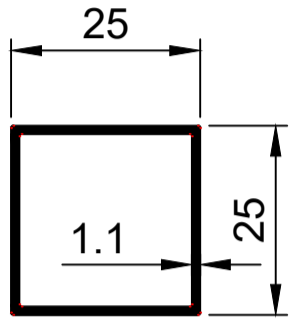

## Round and Square Tube Profiles.

**TST001**  
Square Tube 25 x 25 x 1.1mm  
Ix: 1.003cm<sup>4</sup>

**TST002**  
Square Tube 38 x 38 x 2mm  
Ix: 6.239cm<sup>4</sup>

**TST003**  
Square Tube 50 x 50 x 1.95mm  
Ix: 14.445cm<sup>4</sup>

**TST004**  
Square Tube 76 x 76 x 2mm  
Ix: 54.068cm<sup>4</sup>

**TEA001**  
Angle Equal 19 x 19 x 1.8mm  
Ix: 0.190cm<sup>4</sup>

**TEA002**  
Angle Equal 24.6 x 24.6 x 1.5mm  
Ix: 4.237cm<sup>4</sup>

**TEA006**  
Angle Equal 25 x 25 x 1.5mm  
Ix: 4.454cm<sup>4</sup>

**TEA003**  
Angle Equal 38 x 38 x 1.8mm  
Ix: 1.915cm<sup>4</sup>

**TEA004**  
Angle Equal 38 x 38 x 2mm  
Ix: 2.105cm<sup>4</sup>

**TEA007**  
Angle Equal 50 x 50 x 2mm  
Ix: 4.902cm<sup>4</sup>

**TRT003**  
Round Tube Dia 25.44 mm x 1.22mm  
Ix: 0.682cm<sup>4</sup>

**TFB001**  
Flat Bar 25mm x 1.6mm  
Ix: 0.001cm<sup>4</sup>  
Iy: 0.208cm<sup>4</sup>

**TFB002**  
Flat Bar 25mm x 2.8mm  
Ix: 0.005cm<sup>4</sup>  
Iy: 0.365cm<sup>4</sup>