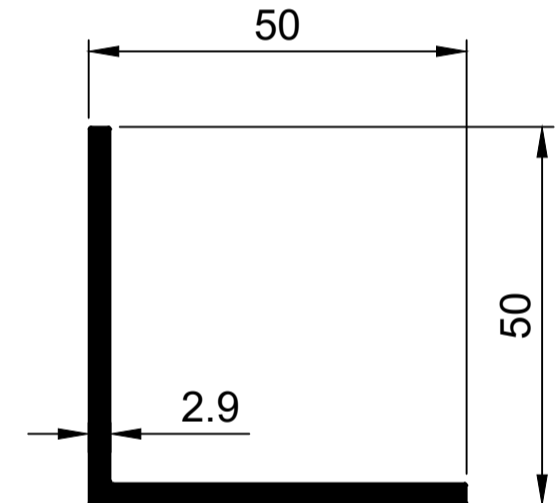

**TST004**  
Square Tube 76 x 76 x 2mm  
Ix: 54.068cm<sup>4</sup>

**TEA001**  
Angle Equal 19 x 19 x 1.8mm  
Ix: 0.190cm<sup>4</sup>

**TEA002**  
Angle Equal 24.6 x 24.6 x 1.5mm  
Ix: 4.237cm<sup>4</sup>

**TEA006**  
Angle Equal 25 x 25 x 1.5mm  
Ix: 4.454cm<sup>4</sup>

**TEA003**  
Angle Equal 38 x 38 x 1.8mm  
Ix: 1.915cm<sup>4</sup>

**TEA004**  
Angle Equal 38 x 38 x 2mm  
Ix: 2.105cm<sup>4</sup>

**TEA007**  
Angle Equal 50 x 50 x 2mm  
Ix: 4.902cm<sup>4</sup>

**TEA005**  
Angle Equal 50 x 50 x 2.9mm  
Ix: 6.925cm<sup>4</sup>

**TRT001**  
Round Tube Dia 19.2 mm x 1.2mm  
Ix: 0.276cm<sup>4</sup>

**TRT002**  
Round Tube Dia 22.0mm x 1.2mm  
Ix: 0.431cm<sup>4</sup>

**TRT003**  
Round Tube Dia 25.44 mm x 1.22mm  
Ix: 0.682cm<sup>4</sup>

**TFB001**  
Flat Bar 25mm x 1.6mm  
Ix: 0.001cm<sup>4</sup>  
Iy: 0.208cm<sup>4</sup>

**TFB002**  
Flat Bar 25mm x 2.8mm  
Ix: 0.005cm<sup>4</sup>  
Iy: 0.365cm<sup>4</sup>