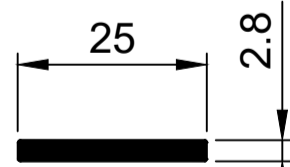

**TEA006**  
Angle Equal 25 x 25 x 1.5mm  
Ix: 4.454cm<sup>4</sup>

**TEA003**  
Angle Equal 38 x 38 x 1.8mm  
Ix: 1.915cm<sup>4</sup>

**TEA004**  
Angle Equal 38 x 38 x 2mm  
Ix: 2.105cm<sup>4</sup>

**TEA007**  
Angle Equal 50 x 50 x 2mm  
Ix: 4.902cm<sup>4</sup>

**TEA005**  
Angle Equal 50 x 50 x 2.9mm  
Ix: 6.925cm<sup>4</sup>

**TRT001**  
Round Tube Dia 19.2 mm x 1.2mm  
Ix: 0.276cm<sup>4</sup>

**TRT002**  
Round Tube Dia 22.0mm x 1.2mm  
Ix: 0.431cm<sup>4</sup>

**TRT003**  
Round Tube Dia 25.44 mm x 1.22mm  
Ix: 0.682cm<sup>4</sup>

**TFB001**  
Flat Bar 25mm x 1.6mm  
Ix: 0.001cm<sup>4</sup>  
Iy: 0.208cm<sup>4</sup>

**TFB002**  
Flat Bar 25mm x 2.8mm  
Ix: 0.005cm<sup>4</sup>  
Iy: 0.365cm<sup>4</sup>

**TFB003**  
Flat Bar 37.99mm x 1.6mm  
Ix: 0.001cm<sup>4</sup>  
Iy: 0.732cm<sup>4</sup>

**TFB004**  
Flat Bar 50mm x 2mm  
Ix: 0.003cm<sup>4</sup>  
Iy: 2.083cm<sup>4</sup>

© Copyright 2021 Aluconnect  
All rights reserved