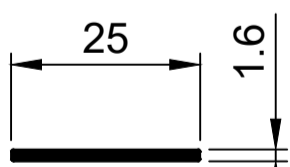

**TEA006**  
Angle Equal 25 x 25 x 1.5mm  
Ix: 4.454cm<sup>4</sup>

**TEA003**  
Angle Equal 38 x 38 x 1.8mm  
Ix: 1.915cm<sup>4</sup>

**TEA004**  
Angle Equal 38 x 38 x 2mm  
Ix: 2.105cm<sup>4</sup>

**TEA007**  
Angle Equal 50 x 50 x 2mm  
Ix: 4.902cm<sup>4</sup>

**TEA005**  
Angle Equal 50 x 50 x 2.9mm  
Ix: 6.925cm<sup>4</sup>

**TRT001**  
Round Tube Dia 19.2 mm x 1.2mm  
Ix: 0.276cm<sup>4</sup>

**TRT002**  
Round Tube Dia 22.0mm x 1.2mm  
Ix: 0.431cm<sup>4</sup>

**TRT003**  
Round Tube Dia 25.44 mm x 1.22mm  
Ix: 0.682cm<sup>4</sup>

**TFB001**  
Flat Bar 25mm x 1.6mm  
Ix: 0.001cm<sup>4</sup>  
Iy: 0.208cm<sup>4</sup>

**TFB002**  
Flat Bar 25mm x 2.8mm  
Ix: 0.005cm<sup>4</sup>  
Iy: 0.365cm<sup>4</sup>

**TFB003**  
Flat Bar 37.99mm x 1.6mm  
Ix: 0.001cm<sup>4</sup>  
Iy: 0.732cm<sup>4</sup>

**TFB004**  
Flat Bar 50mm x 2mm  
Ix: 0.003cm<sup>4</sup>  
Iy: 2.083cm<sup>4</sup>

© Copyright 2021 Aluconnect  
All rights reserved