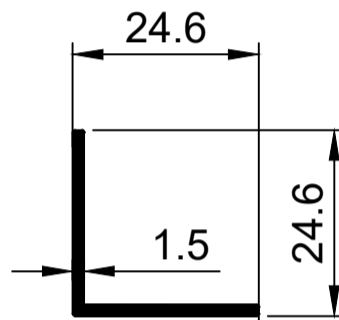

## Round and Square Tube Profiles.

**TST001**  
Square Tube 25 x 25 x 1.1mm  
Ix: 1.003cm<sup>4</sup>

**TST002**  
Square Tube 38 x 38 x 2mm  
Ix: 6.239cm<sup>4</sup>

**TST003**  
Square Tube 50 x 50 x 1.95mm  
Ix: 14.445cm<sup>4</sup>

**TST004**  
Square Tube 76 x 76 x 2mm  
Ix: 54.068cm<sup>4</sup>

**TEA001**  
Angle Equal 19 x 19 x 1.8mm  
Ix: 0.190cm<sup>4</sup>

**TEA002**  
Angle Equal 24.6 x 24.6 x 1.5mm  
Ix: 4.237cm<sup>4</sup>

**TEA006**  
Angle Equal 25 x 25 x 1.5mm  
Ix: 4.454cm<sup>4</sup>

**TEA003**  
Angle Equal 38 x 38 x 1.8mm  
Ix: 1.915cm<sup>4</sup>

**TEA004**  
Angle Equal 38 x 38 x 2mm  
Ix: 2.105cm<sup>4</sup>

**TEA007**  
Angle Equal 50 x 50 x 2mm  
Ix: 4.902cm<sup>4</sup>

**TRT003**  
Round Tube Dia 25.44 mm x 1.22mm  
Ix: 0.682cm<sup>4</sup>

**TFB001**  
Flat Bar 25mm x 1.6mm  
Ix: 0.001cm<sup>4</sup>  
Iy: 0.208cm<sup>4</sup>

**TFB002**  
Flat Bar 25mm x 2.8mm  
Ix: 0.005cm<sup>4</sup>  
Iy: 0.365cm<sup>4</sup>