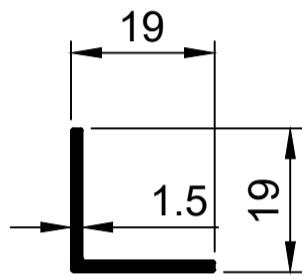

## Round and Square Tube Profiles.

**TST001**  
Square Tube 25 x 25 x 1.1mm  
Ix: 1.003cm<sup>4</sup>

**TST002**  
Square Tube 38 x 38 x 2mm  
Ix: 6.239cm<sup>4</sup>

**TST003**  
Square Tube 50 x 50 x 1.95mm  
Ix: 14.445cm<sup>4</sup>

**TST004**  
Square Tube 76 x 76 x 2mm  
Ix: 54.068cm<sup>4</sup>

**TEA001**  
Angle Equal 19 x 19 x 1.8mm  
Ix: 0.190cm<sup>4</sup>

**TEA002**  
Angle Equal 24.6 x 24.6 x 1.5mm  
Ix: 4.237cm<sup>4</sup>

**TEA006**  
Angle Equal 25 x 25 x 1.5mm  
Ix: 4.454cm<sup>4</sup>

**TEA003**  
Angle Equal 38 x 38 x 1.8mm  
Ix: 1.915cm<sup>4</sup>

**TEA004**  
Angle Equal 38 x 38 x 2mm  
Ix: 2.105cm<sup>4</sup>

**TEA007**  
Angle Equal 50 x 50 x 2mm  
Ix: 4.902cm<sup>4</sup>

**TRT003**  
Round Tube Dia 25.44 mm x 1.22mm  
Ix: 0.682cm<sup>4</sup>

**TFB001**  
Flat Bar 25mm x 1.6mm  
Ix: 0.001cm<sup>4</sup>  
Iy: 0.208cm<sup>4</sup>

**TFB002**  
Flat Bar 25mm x 2.8mm  
Ix: 0.005cm<sup>4</sup>  
Iy: 0.365cm<sup>4</sup>