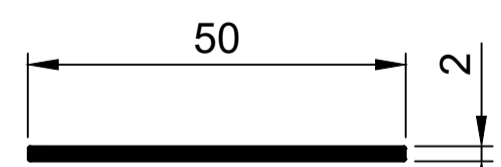

**TEA005**  
Angle Equal 50 x 50 x 2.9mm  
Ix: 6.925cm<sup>4</sup>

**TRT001**  
Round Tube Dia 19.2 mm x 1.2mm  
Ix: 0.276cm<sup>4</sup>

**TRT002**  
Round Tube Dia 22.0mm x 1.2mm  
Ix: 0.431cm<sup>4</sup>

**TRT003**  
Round Tube Dia 25.44 mm x 1.22mm  
Ix: 0.682cm<sup>4</sup>

**TFB001**  
Flat Bar 25mm x 1.6mm  
Ix: 0.001cm<sup>4</sup>  
Iy: 0.208cm<sup>4</sup>

**TFB002**  
Flat Bar 25mm x 2.8mm  
Ix: 0.005cm<sup>4</sup>  
Iy: 0.365cm<sup>4</sup>

**TFB003**  
Flat Bar 37.99mm x 1.6mm  
Ix: 0.001cm<sup>4</sup>  
Iy: 0.732cm<sup>4</sup>

**TFB004**  
Flat Bar 50mm x 2mm  
Ix: 0.003cm<sup>4</sup>  
Iy: 2.083cm<sup>4</sup>

© Copyright 2021 Aluconnect  
All rights reserved