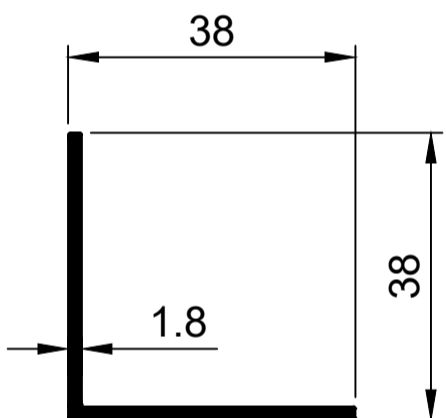

**TST004**  
Square Tube 76 x 76 x 2mm  
Ix: 54.068cm<sup>4</sup>

**TEA001**  
Angle Equal 19 x 19 x 1.8mm  
Ix: 0.190cm<sup>4</sup>

**TEA002**  
Angle Equal 24.6 x 24.6 x 1.5mm  
Ix: 4.237cm<sup>4</sup>

**TEA006**  
Angle Equal 25 x 25 x 1.5mm  
Ix: 4.454cm<sup>4</sup>

**TEA003**  
Angle Equal 38 x 38 x 1.8mm  
Ix: 1.915cm<sup>4</sup>

**TEA004**  
Angle Equal 38 x 38 x 2mm  
Ix: 2.105cm<sup>4</sup>

**TEA007**  
Angle Equal 50 x 50 x 2mm  
Ix: 4.902cm<sup>4</sup>

**TEA005**  
Angle Equal 50 x 50 x 2.9mm  
Ix: 6.925cm<sup>4</sup>

**TRT001**  
Round Tube Dia 19.2 mm x 1.2mm  
Ix: 0.276cm<sup>4</sup>

**TRT002**  
Round Tube Dia 22.0mm x 1.2mm  
Ix: 0.431cm<sup>4</sup>

**TRT003**  
Round Tube Dia 25.44 mm x 1.22mm  
Ix: 0.682cm<sup>4</sup>

**TFB001**  
Flat Bar 25mm x 1.6mm  
Ix: 0.001cm<sup>4</sup>  
Iy: 0.208cm<sup>4</sup>

**TFB002**  
Flat Bar 25mm x 2.8mm  
Ix: 0.005cm<sup>4</sup>  
Iy: 0.365cm<sup>4</sup>