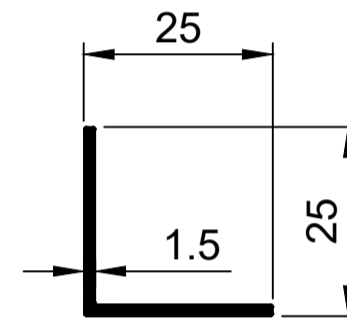

## Round and Square Tube Profiles.

**TST001**  
Square Tube 25 x 25 x 1.1mm  
Ix: 1.003cm<sup>4</sup>

**TST002**  
Square Tube 38 x 38 x 2mm  
Ix: 6.239cm<sup>4</sup>

**TST003**  
Square Tube 50 x 50 x 1.95mm  
Ix: 14.445cm<sup>4</sup>

**TST004**  
Square Tube 76 x 76 x 2mm  
Ix: 54.068cm<sup>4</sup>

**TEA001**  
Angle Equal 19 x 19 x 1.8mm  
Ix: 0.190cm<sup>4</sup>

**TEA002**  
Angle Equal 24.6 x 24.6 x 1.5mm  
Ix: 4.237cm<sup>4</sup>

**TEA006**  
Angle Equal 25 x 25 x 1.5mm  
Ix: 4.454cm<sup>4</sup>

**TEA003**  
Angle Equal 38 x 38 x 1.8mm  
Ix: 1.915cm<sup>4</sup>

**TEA004**  
Angle Equal 38 x 38 x 2mm  
Ix: 2.105cm<sup>4</sup>

**TEA007**  
Angle Equal 50 x 50 x 2mm  
Ix: 4.902cm<sup>4</sup>

**TRT003**  
Round Tube Dia 25.44 mm x 1.22mm  
Ix: 0.682cm<sup>4</sup>

**TFB001**  
Flat Bar 25mm x 1.6mm  
Ix: 0.001cm<sup>4</sup>  
Iy: 0.208cm<sup>4</sup>

**TFB002**  
Flat Bar 25mm x 2.8mm  
Ix: 0.005cm<sup>4</sup>  
Iy: 0.365cm<sup>4</sup>