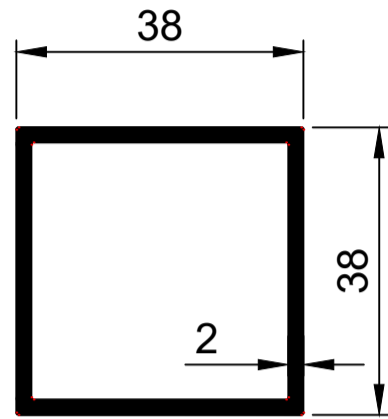

## Round and Square Tube Profiles.

**TST001**  
Square Tube 25 x 25 x 1.1mm  
Ix: 1.003cm<sup>4</sup>

**TST002**  
Square Tube 38 x 38 x 2mm  
Ix: 6.239cm<sup>4</sup>

**TST003**  
Square Tube 50 x 50 x 1.95mm  
Ix: 14.445cm<sup>4</sup>

**TST004**  
Square Tube 76 x 76 x 2mm  
Ix: 54.068cm<sup>4</sup>

**TEA001**  
Angle Equal 19 x 19 x 1.8mm  
Ix: 0.190cm<sup>4</sup>

**TEA002**  
Angle Equal 24.6 x 24.6 x 1.5mm  
Ix: 4.237cm<sup>4</sup>

**TEA006**  
Angle Equal 25 x 25 x 1.5mm  
Ix: 4.454cm<sup>4</sup>

**TEA003**  
Angle Equal 38 x 38 x 1.8mm  
Ix: 1.915cm<sup>4</sup>

**TEA004**  
Angle Equal 38 x 38 x 2mm  
Ix: 2.105cm<sup>4</sup>

**TEA007**  
Angle Equal 50 x 50 x 2mm  
Ix: 4.902cm<sup>4</sup>

**TRT003**  
Round Tube Dia 25.44 mm x 1.22mm  
Ix: 0.682cm<sup>4</sup>

**TFB001**  
Flat Bar 25mm x 1.6mm  
Ix: 0.001cm<sup>4</sup>  
Iy: 0.208cm<sup>4</sup>

**TFB002**  
Flat Bar 25mm x 2.8mm  
Ix: 0.005cm<sup>4</sup>  
Iy: 0.365cm<sup>4</sup>