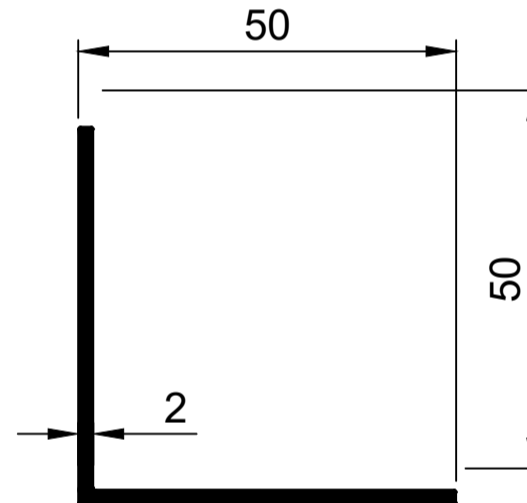

**TST004**  
Square Tube 76 x 76 x 2mm  
Ix: 54.068cm<sup>4</sup>

**TEA001**  
Angle Equal 19 x 19 x 1.8mm  
Ix: 0.190cm<sup>4</sup>

**TEA002**  
Angle Equal 24.6 x 24.6 x 1.5mm  
Ix: 4.237cm<sup>4</sup>

**TEA006**  
Angle Equal 25 x 25 x 1.5mm  
Ix: 4.454cm<sup>4</sup>

**TEA003**  
Angle Equal 38 x 38 x 1.8mm  
Ix: 1.915cm<sup>4</sup>

**TEA004**  
Angle Equal 38 x 38 x 2mm  
Ix: 2.105cm<sup>4</sup>

**TEA007**  
Angle Equal 50 x 50 x 2mm  
Ix: 4.902cm<sup>4</sup>

**TEA005**  
Angle Equal 50 x 50 x 2.9mm  
Ix: 6.925cm<sup>4</sup>

**TRT001**  
Round Tube Dia 19.2 mm x 1.2mm  
Ix: 0.276cm<sup>4</sup>

**TRT002**  
Round Tube Dia 22.0mm x 1.2mm  
Ix: 0.431cm<sup>4</sup>

**TRT003**  
Round Tube Dia 25.44 mm x 1.22mm  
Ix: 0.682cm<sup>4</sup>

**TFB001**  
Flat Bar 25mm x 1.6mm  
Ix: 0.001cm<sup>4</sup>  
Iy: 0.208cm<sup>4</sup>

**TFB002**  
Flat Bar 25mm x 2.8mm  
Ix: 0.005cm<sup>4</sup>  
Iy: 0.365cm<sup>4</sup>