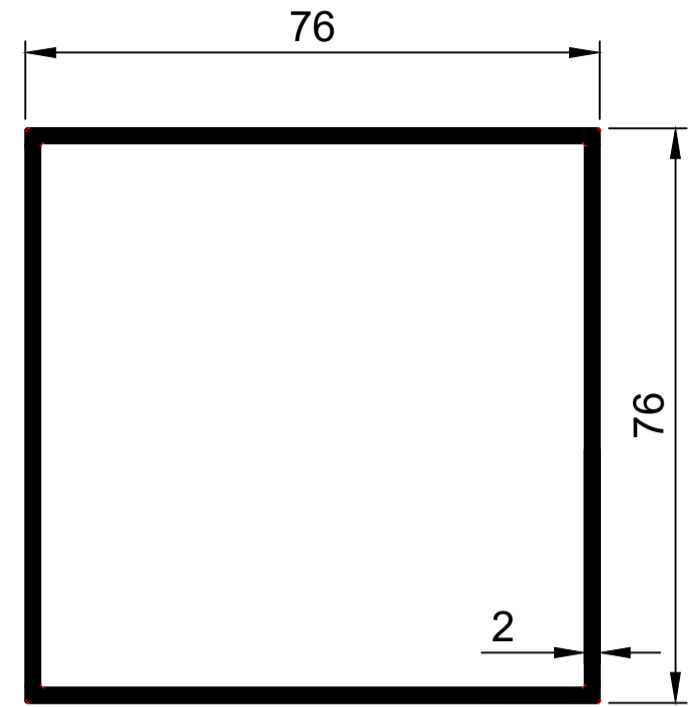

## Round and Square Tube Profiles.

**TST001**  
Square Tube 25 x 25 x 1.1mm  
Ix: 1.003cm<sup>4</sup>

**TST002**  
Square Tube 38 x 38 x 2mm  
Ix: 6.239cm<sup>4</sup>

**TST003**  
Square Tube 50 x 50 x 1.95mm  
Ix: 14.445cm<sup>4</sup>

**TST004**  
Square Tube 76 x 76 x 2mm  
Ix: 54.068cm<sup>4</sup>

**TEA001**  
Angle Equal 19 x 19 x 1.8mm  
Ix: 0.190cm<sup>4</sup>

**TEA002**  
Angle Equal 24.6 x 24.6 x 1.5mm  
Ix: 4.237cm<sup>4</sup>

**TEA006**  
Angle Equal 25 x 25 x 1.5mm  
Ix: 4.454cm<sup>4</sup>

**TEA003**  
Angle Equal 38 x 38 x 1.8mm  
Ix: 1.915cm<sup>4</sup>

**TEA004**  
Angle Equal 38 x 38 x 2mm  
Ix: 2.105cm<sup>4</sup>

**TEA007**  
Angle Equal 50 x 50 x 2mm  
Ix: 4.902cm<sup>4</sup>

**TRT003**  
Round Tube Dia 25.44 mm x 1.22mm  
Ix: 0.682cm<sup>4</sup>

**TFB001**  
Flat Bar 25mm x 1.6mm  
Ix: 0.001cm<sup>4</sup>  
Iy: 0.208cm<sup>4</sup>

**TFB002**  
Flat Bar 25mm x 2.8mm  
Ix: 0.005cm<sup>4</sup>  
Iy: 0.365cm<sup>4</sup>