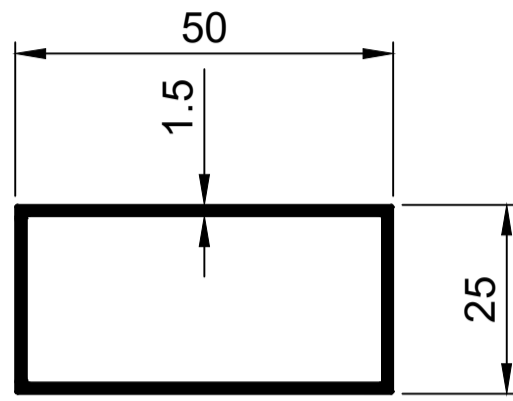

Rectangular Tube Profiles.

TRT001
Rect Tube 18mm x 12mm x 1.2mm
Ix: 0.144cm⁴
Iy: 0.278cm⁴

TRT002
Rect Tube 50mm x 25mm x 1.5mm
Ix: 2.338cm⁴
Iy: 6.998cm⁴

TRT003
Rect Tube 76mm x 38mm x 1.5mm
Ix: 1.112cm⁴
Iy: 33.235cm⁴

TRT004
Rect Tube 100mm x 38mm x 2mm
Ix: 14.278cm⁴
Iy: 65.956cm⁴

TRT005
Rect Tube 100mm x 50mm x 2mm
Ix: 26.289cm⁴
Iy: 77.482cm⁴

TRT006
Rect Tube 150mm x 38mm x 2mm
Ix: 20.765cm⁴
Iy: 186.899cm⁴

TRT007
Rect Tube 150mm x 50mm x 2mm
Ix: 37.815cm⁴
Iy: 213.185cm⁴