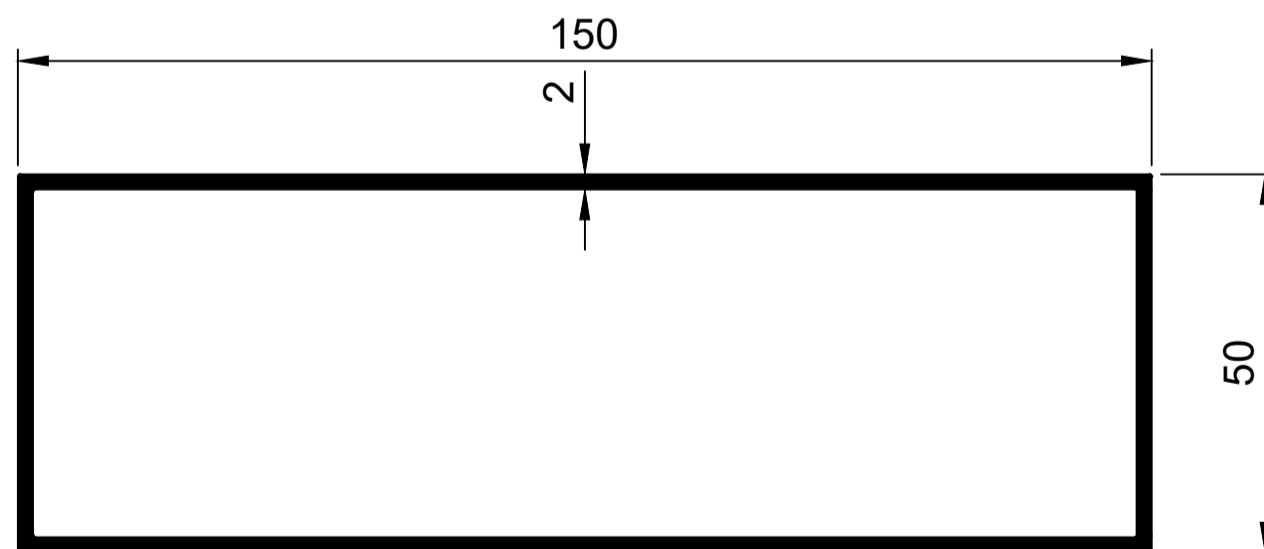

Rectangular Tube Profiles.

TRT001
Rect Tube 18mm x 12mm x 1.2mm
Ix: 0.144cm⁴
Iy: 0.278cm⁴

TRT002
Rect Tube 50mm x 25mm x 1.5mm
Ix: 2.338cm⁴
Iy: 6.998cm⁴

TRT003
Rect Tube 76mm x 38mm x 1.5mm
Ix: 1.112cm⁴
Iy: 33.235cm⁴

TRT004
Rect Tube 100mm x 38mm x 2mm
Ix: 14.278cm⁴
Iy: 65.956cm⁴

TRT005
Rect Tube 100mm x 50mm x 2mm
Ix: 26.289cm⁴
Iy: 77.482cm⁴

TRT006
Rect Tube 150mm x 38mm x 2mm
Ix: 20.765cm⁴
Iy: 186.899cm⁴

TRT007
Rect Tube 150mm x 50mm x 2mm
Ix: 37.815cm⁴
Iy: 213.185cm⁴