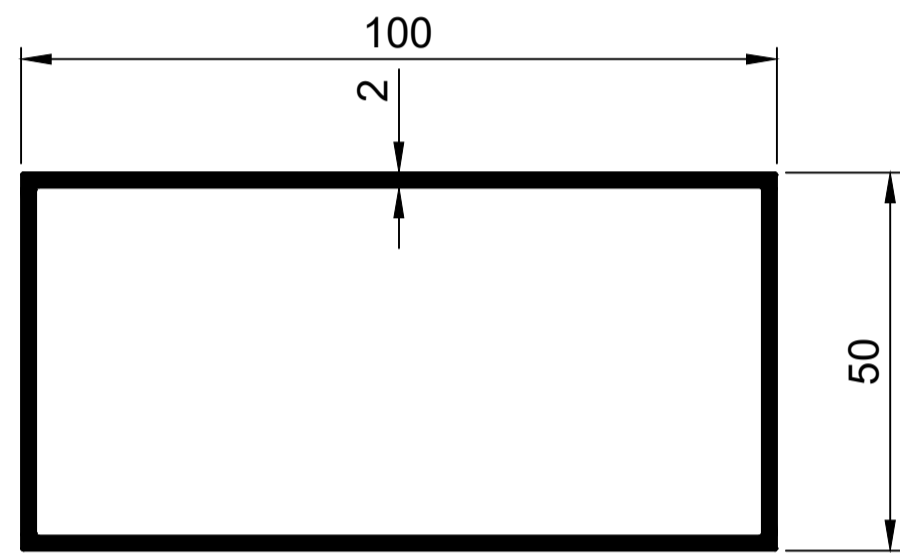

Rectangular Tube Profiles.

TRT001
Rect Tube 18mm x 12mm x 1.2mm
Ix: 0.144cm⁴
Iy: 0.278cm⁴

TRT002
Rect Tube 50mm x 25mm x 1.5mm
Ix: 2.338cm⁴
Iy: 6.998cm⁴

TRT003
Rect Tube 76mm x 38mm x 1.5mm
Ix: 1.112cm⁴
Iy: 33.235cm⁴

TRT004
Rect Tube 100mm x 38mm x 2mm
Ix: 14.278cm⁴
Iy: 65.956cm⁴

TRT005
Rect Tube 100mm x 50mm x 2mm
Ix: 26.289cm⁴
Iy: 77.482cm⁴

TRT006
Rect Tube 150mm x 38mm x 2mm
Ix: 20.765cm⁴
Iy: 186.899cm⁴

TRT007
Rect Tube 150mm x 50mm x 2mm
Ix: 37.815cm⁴
Iy: 213.185cm⁴