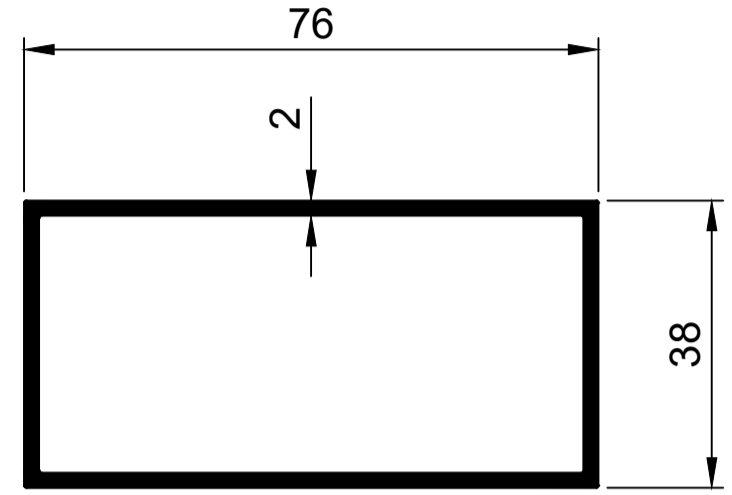

Rectangular Tube Profiles.

TRT001
Rect Tube 18mm x 12mm x 1.2mm
Ix: 0.144cm⁴
Iy: 0.278cm⁴

TRT002
Rect Tube 50mm x 25mm x 1.5mm
Ix: 2.338cm⁴
Iy: 6.998cm⁴

TRT003
Rect Tube 76mm x 38mm x 1.5mm
Ix: 1.112cm⁴
Iy: 33.235cm⁴

TRT004
Rect Tube 100mm x 38mm x 2mm
Ix: 14.278cm⁴
Iy: 65.956cm⁴

TRT005
Rect Tube 100mm x 50mm x 2mm
Ix: 26.289cm⁴
Iy: 77.482cm⁴

TRT006
Rect Tube 150mm x 38mm x 2mm
Ix: 20.765cm⁴
Iy: 186.899cm⁴

TRT007
Rect Tube 150mm x 50mm x 2mm
Ix: 37.815cm⁴
Iy: 213.185cm⁴