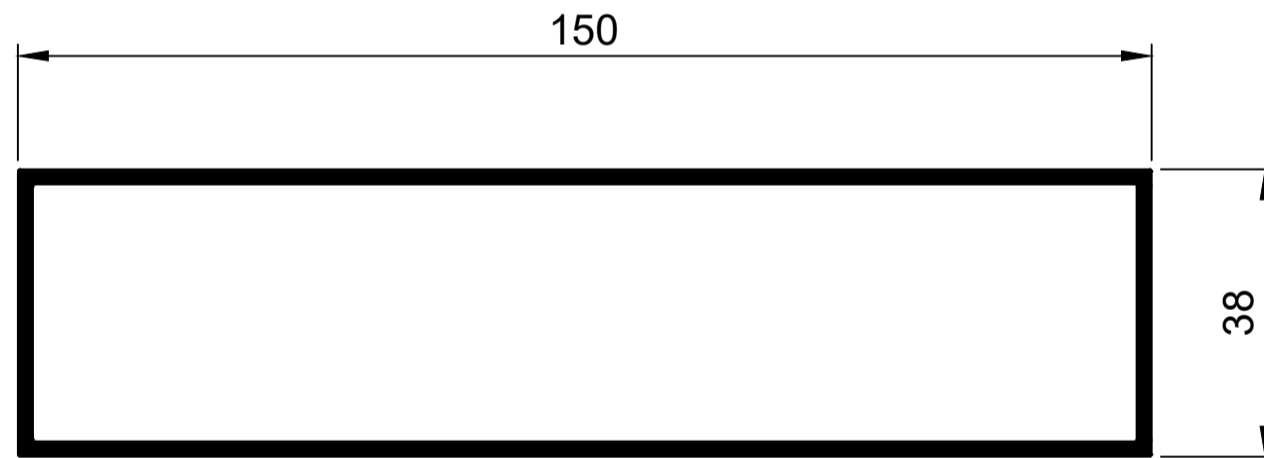

Rectangular Tube Profiles.

TRT001
Rect Tube 18mm x 12mm x 1.2mm
Ix: 0.144cm⁴
Iy: 0.278cm⁴

TRT002
Rect Tube 50mm x 25mm x 1.5mm
Ix: 2.338cm⁴
Iy: 6.998cm⁴

TRT003
Rect Tube 76mm x 38mm x 1.5mm
Ix: 1.112cm⁴
Iy: 33.235cm⁴

TRT004
Rect Tube 100mm x 38mm x 2mm
Ix: 14.278cm⁴
Iy: 65.956cm⁴

TRT005
Rect Tube 100mm x 50mm x 2mm
Ix: 26.289cm⁴
Iy: 77.482cm⁴

TRT006
Rect Tube 150mm x 38mm x 2mm
Ix: 20.765cm⁴
Iy: 186.899cm⁴

TRT007
Rect Tube 150mm x 50mm x 2mm
Ix: 37.815cm⁴
Iy: 213.185cm⁴