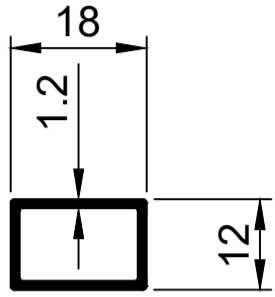

Rectangular Tube Profiles.

TRT001
Rect Tube 18mm x 12mm x 1.2mm
Ix: 0.144cm⁴
Iy: 0.278cm⁴

TRT002
Rect Tube 50mm x 25mm x 1.5mm
Ix: 2.338cm⁴
Iy: 6.998cm⁴

TRT003
Rect Tube 76mm x 38mm x 1.5mm
Ix: 1.112cm⁴
Iy: 33.235cm⁴

TRT004
Rect Tube 100mm x 38mm x 2mm
Ix: 14.278cm⁴
Iy: 65.956cm⁴

TRT005
Rect Tube 100mm x 50mm x 2mm
Ix: 26.289cm⁴
Iy: 77.482cm⁴

TRT006
Rect Tube 150mm x 38mm x 2mm
Ix: 20.765cm⁴
Iy: 186.899cm⁴

TRT007
Rect Tube 150mm x 50mm x 2mm
Ix: 37.815cm⁴
Iy: 213.185cm⁴