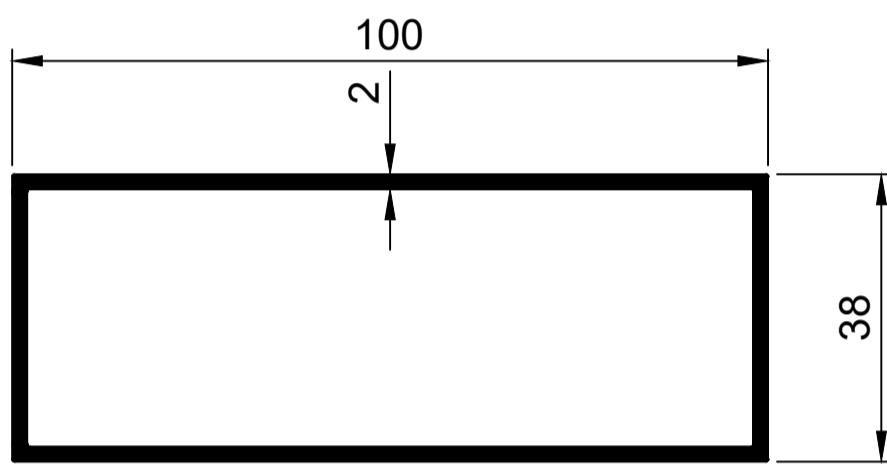

Rectangular Tube Profiles.

TRT001
Rect Tube 18mm x 12mm x 1.2mm
Ix: 0.144cm⁴
Iy: 0.278cm⁴

TRT002
Rect Tube 50mm x 25mm x 1.5mm
Ix: 2.338cm⁴
Iy: 6.998cm⁴

TRT003
Rect Tube 76mm x 38mm x 1.5mm
Ix: 1.112cm⁴
Iy: 33.235cm⁴

TRT004
Rect Tube 100mm x 38mm x 2mm
Ix: 14.278cm⁴
Iy: 65.956cm⁴

TRT005
Rect Tube 100mm x 50mm x 2mm
Ix: 26.289cm⁴
Iy: 77.482cm⁴

TRT006
Rect Tube 150mm x 38mm x 2mm
Ix: 20.765cm⁴
Iy: 186.899cm⁴

TRT007
Rect Tube 150mm x 50mm x 2mm
Ix: 37.815cm⁴
Iy: 213.185cm⁴