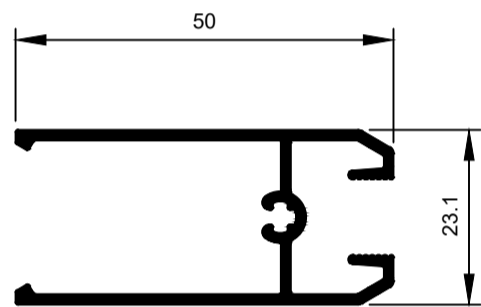

HD Patio Door Door System.

TPD001
Head Double
Ix: 19.790cm⁴

TPD017
Head Double Aluc X
Ix: 16.207cm⁴

TPD003
Jamb Double
Ix: 17.051cm⁴

TPD019
Jamb Double Aluc X
Ix: 15.493cm⁴

TPD002
Sill Double
Ix: 14.101cm⁴

TPD018
Sill Double Aluc X
Ix: 12.412cm⁴

TPD015
Threshold Double
Ix: 1.768cm⁴

TPD016
Cove Head
Ix: 0.624cm⁴

TPD004
Sash Sill and Head
Ix: 1.834cm⁴

TPD005
Stile Fixed
Ix: 1.828cm⁴

TPD006
Stile Lock
Ix: 2.784cm⁴

TPD007
Stile Meeting Male
Ix: 3.147cm⁴

TPD010
Stile Meeting Female HD
Ix: 12.981cm⁴

TPD009
Stile Meeting Male HD
Ix: 13.322cm⁴

TPD013
Stile Meeting Female HD Extra
Ix: 25.693cm⁴

TPD009
Stile Meeting Male HD Extra
Ix: 26.055cm⁴

TPD008
Interlocker
Ix: 2.656cm⁴

TPD0011
Interlocker HD
Ix: 12.952cm⁴

TPD0014
Interlocker HD Extra
Ix: 25.732cm⁴

© Copyright 2021 Aluconnect
All rights reserved

Aluconnect reserves the right to make changes without notice.