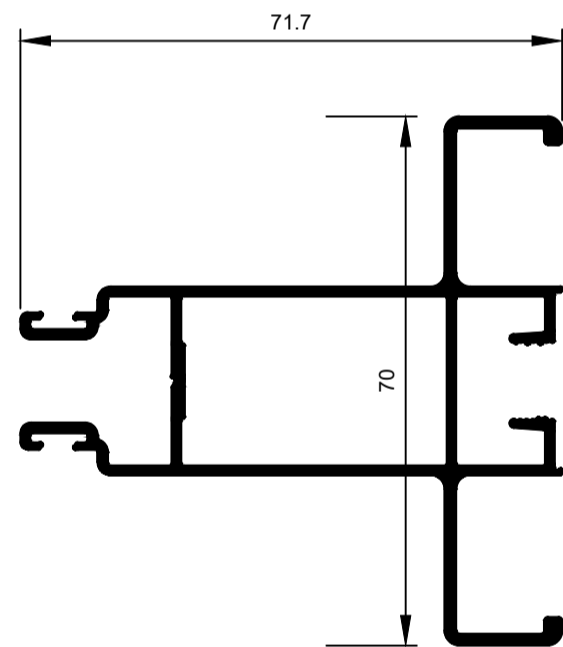

HD Patio Door Door System.

TPD001
Head Double
Ix: 19.790cm⁴

TPD017
Head Double Aluc X
Ix: 16.207cm⁴

TPD003
Jamb Double
Ix: 17.051cm⁴

TPD019
Jamb Double Aluc X
Ix: 15.493cm⁴

TPD002
Sill Double
Ix: 14.101cm⁴

TPD018
Sill Double Aluc X
Ix: 12.412cm⁴

TPD015
Threshold Double
Ix: 1.768cm⁴

TPD016
Cove Head
Ix: 0.624cm⁴

TPD004
Sash Sill and Head
Ix: 1.834cm⁴

TPD005
Stile Fixed
Ix: 1.828cm⁴

TPD006
Stile Lock
Ix: 2.784cm⁴

TPD007
Stile Meeting Male
Ix: 3.147cm⁴

TPD010
Stile Meeting Female HD
Ix: 12.981cm⁴

TPD009
Stile Meeting Male HD
Ix: 13.322cm⁴

TPD013
Stile Meeting Female HD Extra
Ix: 25.693cm⁴

TPD009
Stile Meeting Male HD Extra
Ix: 26.055cm⁴

TPD008
Interlocker
Ix: 2.656cm⁴

TPD0011
Interlocker HD
Ix: 12.952cm⁴

TPD0014
Interlocker HD Extra
Ix: 25.732cm⁴

© Copyright 2021 Aluconnect
All rights reserved

Aluconnect reserves the right to make changes without notice.