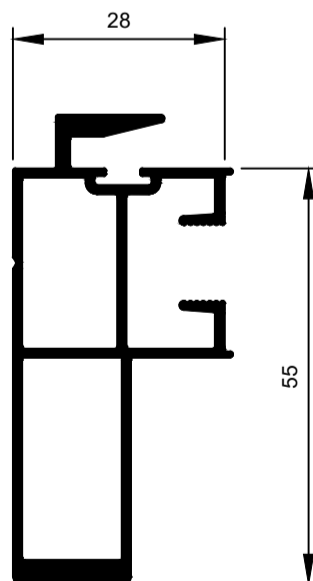

HD Patio Door Door System.

TPD001
Head Double
Ix: 19.790cm⁴

TPD017
Head Double Aluc X
Ix: 16.207cm⁴

TPD003
Jamb Double
Ix: 17.051cm⁴

TPD019
Jamb Double Aluc X
Ix: 15.493cm⁴

TPD002
Sill Double
Ix: 14.101cm⁴

TPD018
Sill Double Aluc X
Ix: 12.412cm⁴

TPD015
Threshold Double
Ix: 1.768cm⁴

TPD016
Cove Head
Ix: 0.624cm⁴

TPD004
Sash Sill and Head
Ix: 1.834cm⁴

TPD005
Stile Fixed
Ix: 1.828cm⁴

TPD006
Stile Lock
Ix: 2.784cm⁴

TPD007
Stile Meeting Male
Ix: 3.147cm⁴

TPD010
Stile Meeting Female HD
Ix: 12.981cm⁴

TPD009
Stile Meeting Male HD
Ix: 13.322cm⁴

TPD013
Stile Meeting Female HD Extra
Ix: 25.693cm⁴

TPD009
Stile Meeting Male HD Extra
Ix: 26.055cm⁴

TPD008
Interlocker
Ix: 2.656cm⁴

TPD0011
Interlocker HD
Ix: 12.952cm⁴

TPD0014
Interlocker HD Extra
Ix: 25.732cm⁴

© Copyright 2021 Aluconnect
All rights reserved

Aluconnect reserves the right to make changes without notice.