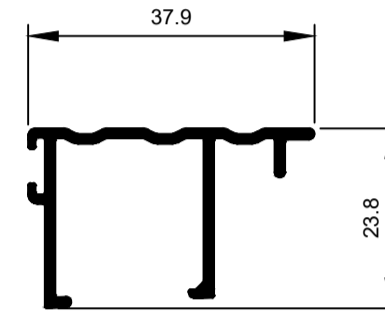

HD Patio Door Door System.

TPD001
Head Double
Ix: 19.790cm⁴

TPD017
Head Double Aluc X
Ix: 16.207cm⁴

TPD003
Jamb Double
Ix: 17.051cm⁴

TPD019
Jamb Double Aluc X
Ix: 15.493cm⁴

TPD002
Sill Double
Ix: 14.101cm⁴

TPD018
Sill Double Aluc X
Ix: 12.412cm⁴

TPD015
Threshold Double
Ix: 1.768cm⁴

TPD016
Cove Head
Ix: 0.624cm⁴

TPD004
Sash Sill and Head
Ix: 1.834cm⁴

TPD005
Stile Fixed
Ix: 1.828cm⁴

TPD006
Stile Lock
Ix: 2.784cm⁴

TPD007
Stile Meeting Male
Ix: 3.147cm⁴

TPD010
Stile Meeting Female HD
Ix: 12.981cm⁴

TPD009
Stile Meeting Male HD
Ix: 13.322cm⁴

TPD013
Stile Meeting Female HD Extra
Ix: 25.693cm⁴

TPD009
Stile Meeting Male HD Extra
Ix: 26.055cm⁴

TPD008
Interlocker
Ix: 2.656cm⁴

TPD0011
Interlocker HD
Ix: 12.952cm⁴

TPD0014
Interlocker HD Extra
Ix: 25.732cm⁴

© Copyright 2021 Aluconnect
All rights reserved

Aluconnect reserves the right to make changes without notice.