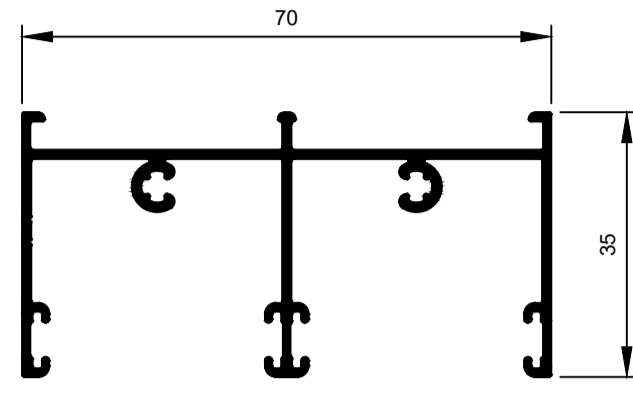

HD Patio Door Door System.

TPD001
Head Double
Ix: 19.790cm⁴

TPD017
Head Double Aluc X
Ix: 16.207cm⁴

TPD003
Jamb Double
Ix: 17.051cm⁴

TPD019
Jamb Double Aluc X
Ix: 15.493cm⁴

TPD002
Sill Double
Ix: 14.101cm⁴

TPD018
Sill Double Aluc X
Ix: 12.412cm⁴

TPD015
Threshold Double
Ix: 1.768cm⁴

TPD016
Cove Head
Ix: 0.624cm⁴

TPD004
Sash Sill and Head
Ix: 1.834cm⁴

TPD005
Stile Fixed
Ix: 1.828cm⁴

TPD006
Stile Lock
Ix: 2.784cm⁴

TPD007
Stile Meeting Male
Ix: 3.147cm⁴

TPD010
Stile Meeting Female HD
Ix: 12.981cm⁴

TPD009
Stile Meeting Male HD
Ix: 13.322cm⁴

TPD013
Stile Meeting Female HD Extra
Ix: 25.693cm⁴

TPD009
Stile Meeting Male HD Extra
Ix: 26.055cm⁴

TPD008
Interlocker
Ix: 2.656cm⁴

TPD0011
Interlocker HD
Ix: 12.952cm⁴

TPD0014
Interlocker HD Extra
Ix: 25.732cm⁴

© Copyright 2021 Aluconnect
All rights reserved

Aluconnect reserves the right to make changes without notice.