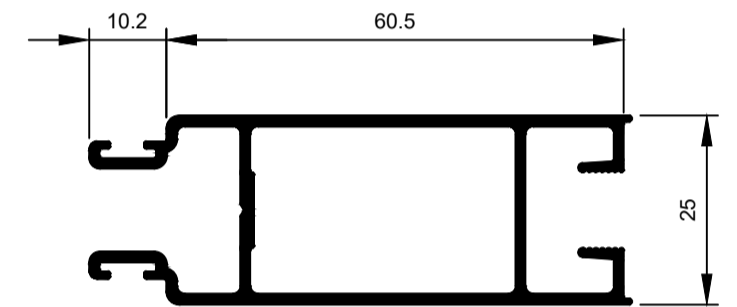

HD Patio Door Door System.

TPD001
Head Double
Ix: 19.790cm⁴

TPD017
Head Double Aluc X
Ix: 16.207cm⁴

TPD003
Jamb Double
Ix: 17.051cm⁴

TPD019
Jamb Double Aluc X
Ix: 15.493cm⁴

TPD002
Sill Double
Ix: 14.101cm⁴

TPD018
Sill Double Aluc X
Ix: 12.412cm⁴

TPD015
Threshold Double
Ix: 1.768cm⁴

TPD016
Cove Head
Ix: 0.624cm⁴

TPD004
Sash Sill and Head
Ix: 1.834cm⁴

TPD005
Stile Fixed
Ix: 1.828cm⁴

TPD006
Stile Lock
Ix: 2.784cm⁴

TPD007
Stile Meeting Male
Ix: 3.147cm⁴

TPD010
Stile Meeting Female HD
Ix: 12.981cm⁴

TPD009
Stile Meeting Male HD
Ix: 13.322cm⁴

TPD013
Stile Meeting Female HD Extra
Ix: 25.693cm⁴

TPD009
Stile Meeting Male HD Extra
Ix: 26.055cm⁴

TPD008
Interlocker
Ix: 2.656cm⁴

TPD0011
Interlocker HD
Ix: 12.952cm⁴

TPD0014
Interlocker HD Extra
Ix: 25.732cm⁴

© Copyright 2021 Aluconnect
All rights reserved

Aluconnect reserves the right to make changes without notice.