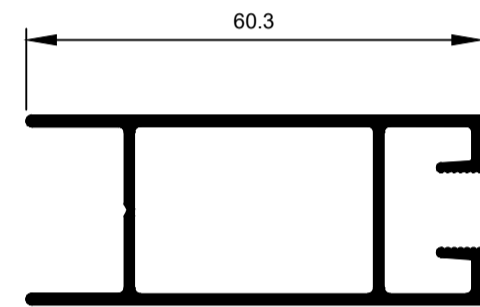

HD Patio Door Door System.

TPD001
Head Double
Ix: 19.790cm⁴

TPD017
Head Double Aluc X
Ix: 16.207cm⁴

TPD003
Jamb Double
Ix: 17.051cm⁴

TPD019
Jamb Double Aluc X
Ix: 15.493cm⁴

TPD002
Sill Double
Ix: 14.101cm⁴

TPD018
Sill Double Aluc X
Ix: 12.412cm⁴

TPD015
Threshold Double
Ix: 1.768cm⁴

TPD016
Cove Head
Ix: 0.624cm⁴

TPD004
Sash Sill and Head
Ix: 1.834cm⁴

TPD005
Stile Fixed
Ix: 1.828cm⁴

TPD006
Stile Lock
Ix: 2.784cm⁴

TPD007
Stile Meeting Male
Ix: 3.147cm⁴

TPD010
Stile Meeting Female HD
Ix: 12.981cm⁴

TPD009
Stile Meeting Male HD
Ix: 13.322cm⁴

TPD013
Stile Meeting Female HD Extra
Ix: 25.693cm⁴

TPD009
Stile Meeting Male HD Extra
Ix: 26.055cm⁴

TPD008
Interlocker
Ix: 2.656cm⁴

TPD0011
Interlocker HD
Ix: 12.952cm⁴

TPD0014
Interlocker HD Extra
Ix: 25.732cm⁴

© Copyright 2021 Aluconnect
All rights reserved

Aluconnect reserves the right to make changes without notice.