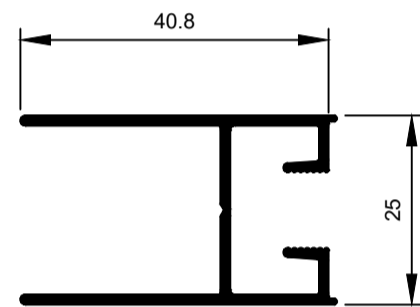

HD Patio Door Door System.

TPD001
Head Double
Ix: 19.790cm⁴

TPD017
Head Double Aluc X
Ix: 16.207cm⁴

TPD003
Jamb Double
Ix: 17.051cm⁴

TPD019
Jamb Double Aluc X
Ix: 15.493cm⁴

TPD002
Sill Double
Ix: 14.101cm⁴

TPD018
Sill Double Aluc X
Ix: 12.412cm⁴

TPD015
Threshold Double
Ix: 1.768cm⁴

TPD016
Cove Head
Ix: 0.624cm⁴

TPD004
Sash Sill and Head
Ix: 1.834cm⁴

TPD005
Stile Fixed
Ix: 1.828cm⁴

TPD006
Stile Lock
Ix: 2.784cm⁴

TPD007
Stile Meeting Male
Ix: 3.147cm⁴

TPD010
Stile Meeting Female HD
Ix: 12.981cm⁴

TPD009
Stile Meeting Male HD
Ix: 13.322cm⁴

TPD013
Stile Meeting Female HD Extra
Ix: 25.693cm⁴

TPD009
Stile Meeting Male HD Extra
Ix: 26.055cm⁴

TPD008
Interlocker
Ix: 2.656cm⁴

TPD0011
Interlocker HD
Ix: 12.952cm⁴

TPD0014
Interlocker HD Extra
Ix: 25.732cm⁴

© Copyright 2021 Aluconnect
All rights reserved

Aluconnect reserves the right to make changes without notice.