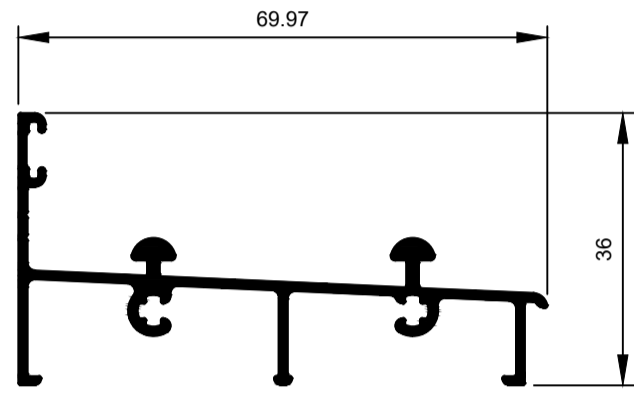

HD Patio Door Door System.

TPD001
Head Double
Ix: 19.790cm⁴

TPD017
Head Double Aluc X
Ix: 16.207cm⁴

TPD003
Jamb Double
Ix: 17.051cm⁴

TPD019
Jamb Double Aluc X
Ix: 15.493cm⁴

TPD002
Sill Double
Ix: 14.101cm⁴

TPD018
Sill Double Aluc X
Ix: 12.412cm⁴

TPD015
Threshold Double
Ix: 1.768cm⁴

TPD016
Cove Head
Ix: 0.624cm⁴

TPD004
Sash Sill and Head
Ix: 1.834cm⁴

TPD005
Stile Fixed
Ix: 1.828cm⁴

TPD006
Stile Lock
Ix: 2.784cm⁴

TPD007
Stile Meeting Male
Ix: 3.147cm⁴

TPD010
Stile Meeting Female HD
Ix: 12.981cm⁴

TPD009
Stile Meeting Male HD
Ix: 13.322cm⁴

TPD013
Stile Meeting Female HD Extra
Ix: 25.693cm⁴

TPD009
Stile Meeting Male HD Extra
Ix: 26.055cm⁴

TPD008
Interlocker
Ix: 2.656cm⁴

TPD0011
Interlocker HD
Ix: 12.952cm⁴

TPD0014
Interlocker HD Extra
Ix: 25.732cm⁴

© Copyright 2021 Aluconnect
All rights reserved

Aluconnect reserves the right to make changes without notice.