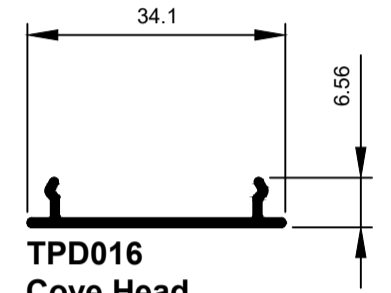

HD Patio Door Door System.

TPD001
Head Double
Ix: 19.790cm⁴

TPD017
Head Double Aluc X
Ix: 16.207cm⁴

TPD003
Jamb Double
Ix: 17.051cm⁴

TPD019
Jamb Double Aluc X
Ix: 15.493cm⁴

TPD002
Sill Double
Ix: 14.101cm⁴

TPD018
Sill Double Aluc X
Ix: 12.412cm⁴

TPD015
Threshold Double
Ix: 1.768cm⁴

TPD016
Cove Head
Ix: 0.624cm⁴

TPD004
Sash Sill and Head
Ix: 1.834cm⁴

TPD005
Stile Fixed
Ix: 1.828cm⁴

TPD006
Stile Lock
Ix: 2.784cm⁴

TPD007
Stile Meeting Male
Ix: 3.147cm⁴

TPD010
Stile Meeting Female HD
Ix: 12.981cm⁴

TPD009
Stile Meeting Male HD
Ix: 13.322cm⁴

TPD013
Stile Meeting Female HD Extra
Ix: 25.693cm⁴

TPD009
Stile Meeting Male HD Extra
Ix: 26.055cm⁴