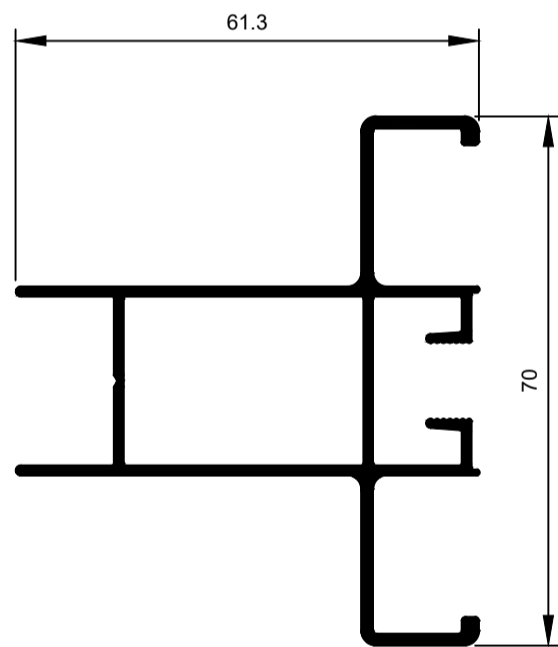

HD Patio Door Door System.

TPD001
Head Double
Ix: 19.790cm⁴

TPD017
Head Double Aluc X
Ix: 16.207cm⁴

TPD003
Jamb Double
Ix: 17.051cm⁴

TPD019
Jamb Double Aluc X
Ix: 15.493cm⁴

TPD002
Sill Double
Ix: 14.101cm⁴

TPD018
Sill Double Aluc X
Ix: 12.412cm⁴

TPD015
Threshold Double
Ix: 1.768cm⁴

TPD016
Cove Head
Ix: 0.624cm⁴

TPD004
Sash Sill and Head
Ix: 1.834cm⁴

TPD005
Stile Fixed
Ix: 1.828cm⁴

TPD006
Stile Lock
Ix: 2.784cm⁴

TPD007
Stile Meeting Male
Ix: 3.147cm⁴

TPD010
Stile Meeting Female HD
Ix: 12.981cm⁴

TPD009
Stile Meeting Male HD
Ix: 13.322cm⁴

TPD013
Stile Meeting Female HD Extra
Ix: 25.693cm⁴

TPD009
Stile Meeting Male HD Extra
Ix: 26.055cm⁴

TPD008
Interlocker
Ix: 2.656cm⁴

TPD0011
Interlocker HD
Ix: 12.952cm⁴

TPD0014
Interlocker HD Extra
Ix: 25.732cm⁴

© Copyright 2021 Aluconnect
All rights reserved

Aluconnect reserves the right to make changes without notice.