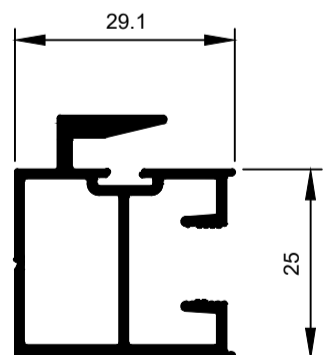

HD Patio Door Door System.

TPD001
Head Double
Ix: 19.790cm⁴

TPD017
Head Double Aluc X
Ix: 16.207cm⁴

TPD003
Jamb Double
Ix: 17.051cm⁴

TPD019
Jamb Double Aluc X
Ix: 15.493cm⁴

TPD002
Sill Double
Ix: 14.101cm⁴

TPD018
Sill Double Aluc X
Ix: 12.412cm⁴

TPD015
Threshold Double
Ix: 1.768cm⁴

TPD016
Cove Head
Ix: 0.624cm⁴

TPD004
Sash Sill and Head
Ix: 1.834cm⁴

TPD005
Stile Fixed
Ix: 1.828cm⁴

TPD006
Stile Lock
Ix: 2.784cm⁴

TPD007
Stile Meeting Male
Ix: 3.147cm⁴

TPD010
Stile Meeting Female HD
Ix: 12.981cm⁴

TPD009
Stile Meeting Male HD
Ix: 13.322cm⁴

TPD013
Stile Meeting Female HD Extra
Ix: 25.693cm⁴

TPD009
Stile Meeting Male HD Extra
Ix: 26.055cm⁴

TPD008
Interlocker
Ix: 2.656cm⁴

TPD0011
Interlocker HD
Ix: 12.952cm⁴

TPD0014
Interlocker HD Extra
Ix: 25.732cm⁴

© Copyright 2021 Aluconnect
All rights reserved

Aluconnect reserves the right to make changes without notice.