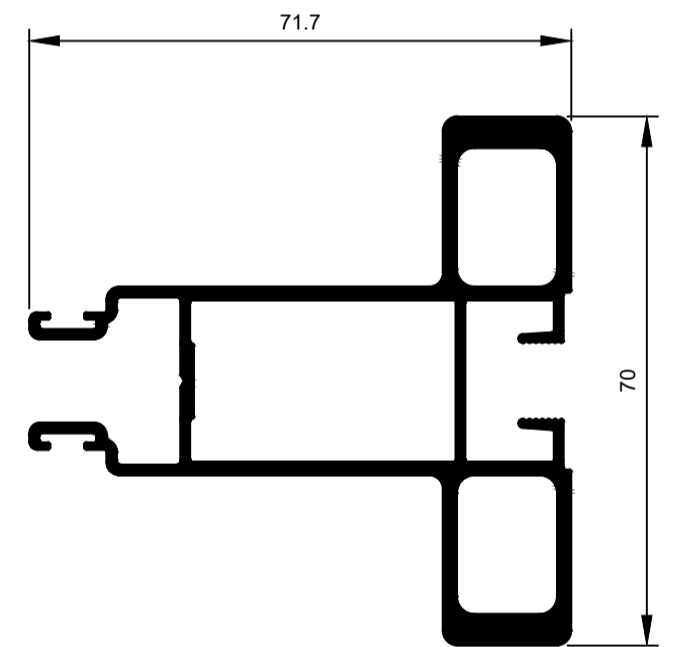

HD Patio Door Door System.

TPD001
Head Double
Ix: 19.790cm⁴

TPD017
Head Double Aluc X
Ix: 16.207cm⁴

TPD003
Jamb Double
Ix: 17.051cm⁴

TPD019
Jamb Double Aluc X
Ix: 15.493cm⁴

TPD002
Sill Double
Ix: 14.101cm⁴

TPD018
Sill Double Aluc X
Ix: 12.412cm⁴

TPD015
Threshold Double
Ix: 1.768cm⁴

TPD016
Cove Head
Ix: 0.624cm⁴

TPD004
Sash Sill and Head
Ix: 1.834cm⁴

TPD005
Stile Fixed
Ix: 1.828cm⁴

TPD006
Stile Lock
Ix: 2.784cm⁴

TPD007
Stile Meeting Male
Ix: 3.147cm⁴

TPD010
Stile Meeting Female HD
Ix: 12.981cm⁴

TPD009
Stile Meeting Male HD
Ix: 13.322cm⁴

TPD013
Stile Meeting Female HD Extra
Ix: 25.693cm⁴

TPD009
Stile Meeting Male HD Extra
Ix: 26.055cm⁴

TPD008
Interlocker
Ix: 2.656cm⁴

TPD0011
Interlocker HD
Ix: 12.952cm⁴

TPD0014
Interlocker HD Extra
Ix: 25.732cm⁴

© Copyright 2021 Aluconnect
All rights reserved

Aluconnect reserves the right to make changes without notice.