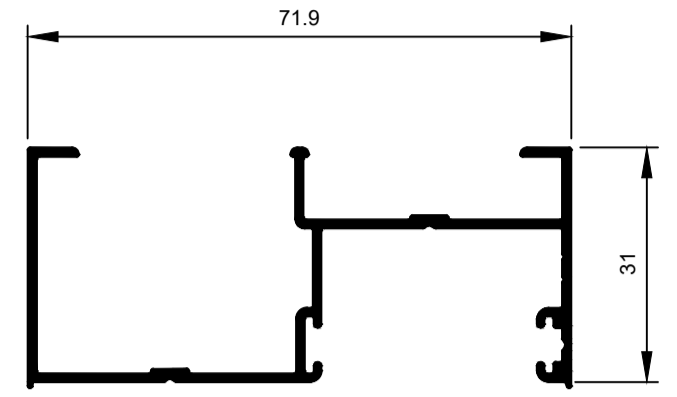

HD Patio Door Door System.

TPD001
Head Double
Ix: 19.790cm⁴

TPD017
Head Double Aluc X
Ix: 16.207cm⁴

TPD003
Jamb Double
Ix: 17.051cm⁴

TPD019
Jamb Double Aluc X
Ix: 15.493cm⁴

TPD002
Sill Double
Ix: 14.101cm⁴

TPD018
Sill Double Aluc X
Ix: 12.412cm⁴

TPD015
Threshold Double
Ix: 1.768cm⁴

TPD016
Cove Head
Ix: 0.624cm⁴

TPD004
Sash Sill and Head
Ix: 1.834cm⁴

TPD005
Stile Fixed
Ix: 1.828cm⁴

TPD006
Stile Lock
Ix: 2.784cm⁴

TPD007
Stile Meeting Male
Ix: 3.147cm⁴

TPD010
Stile Meeting Female HD
Ix: 12.981cm⁴

TPD009
Stile Meeting Male HD
Ix: 13.322cm⁴

TPD013
Stile Meeting Female HD Extra
Ix: 25.693cm⁴

TPD009
Stile Meeting Male HD Extra
Ix: 26.055cm⁴

TPD008
Interlocker
Ix: 2.656cm⁴

TPD0011
Interlocker HD
Ix: 12.952cm⁴

TPD0014
Interlocker HD Extra
Ix: 25.732cm⁴

© Copyright 2021 Aluconnect
All rights reserved

Aluconnect reserves the right to make changes without notice.