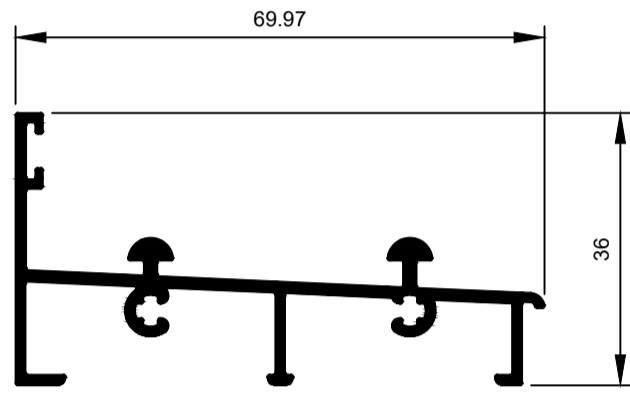

HD Patio Door Door System.

TPD001
Head Double
Ix: 19.790cm⁴

TPD017
Head Double Aluc X
Ix: 16.207cm⁴

TPD003
Jamb Double
Ix: 17.051cm⁴

TPD019
Jamb Double Aluc X
Ix: 15.493cm⁴

TPD002
Sill Double
Ix: 14.101cm⁴

TPD018
Sill Double Aluc X
Ix: 12.412cm⁴

TPD015
Threshold Double
Ix: 1.768cm⁴

TPD016
Cove Head
Ix: 0.624cm⁴

TPD004
Sash Sill and Head
Ix: 1.834cm⁴

TPD005
Stile Fixed
Ix: 1.828cm⁴

TPD006
Stile Lock
Ix: 2.784cm⁴

TPD007
Stile Meeting Male
Ix: 3.147cm⁴

TPD010
Stile Meeting Female HD
Ix: 12.981cm⁴

TPD009
Stile Meeting Male HD
Ix: 13.322cm⁴

TPD013
Stile Meeting Female HD Extra
Ix: 25.693cm⁴

TPD009
Stile Meeting Male HD Extra
Ix: 26.055cm⁴

TPD008
Interlocker
Ix: 2.656cm⁴

TPD0011
Interlocker HD
Ix: 12.952cm⁴

TPD0014
Interlocker HD Extra
Ix: 25.732cm⁴

© Copyright 2021 Aluconnect
All rights reserved

Aluconnect reserves the right to make changes without notice.