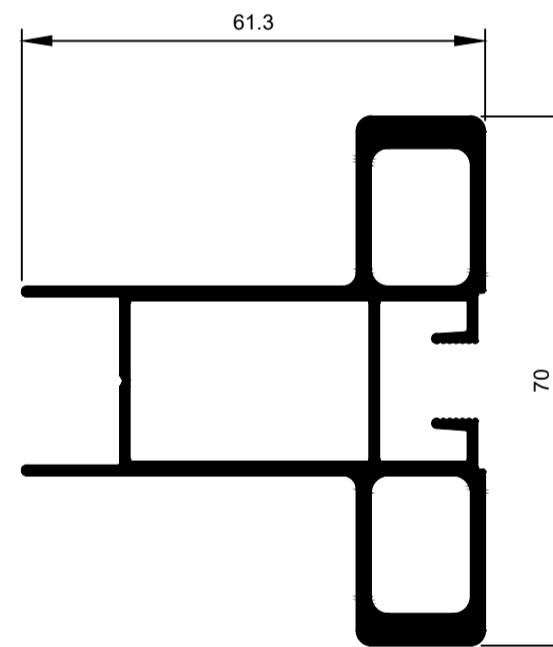

HD Patio Door Door System.

TPD001
Head Double
Ix: 19.790cm⁴

TPD017
Head Double Aluc X
Ix: 16.207cm⁴

TPD003
Jamb Double
Ix: 17.051cm⁴

TPD019
Jamb Double Aluc X
Ix: 15.493cm⁴

TPD002
Sill Double
Ix: 14.101cm⁴

TPD018
Sill Double Aluc X
Ix: 12.412cm⁴

TPD015
Threshold Double
Ix: 1.768cm⁴

TPD016
Cove Head
Ix: 0.624cm⁴

TPD004
Sash Sill and Head
Ix: 1.834cm⁴

TPD005
Stile Fixed
Ix: 1.828cm⁴

TPD006
Stile Lock
Ix: 2.784cm⁴

TPD007
Stile Meeting Male
Ix: 3.147cm⁴

TPD010
Stile Meeting Female HD
Ix: 12.981cm⁴

TPD009
Stile Meeting Male HD
Ix: 13.322cm⁴

TPD013
Stile Meeting Female HD Extra
Ix: 25.693cm⁴

TPD009
Stile Meeting Male HD Extra
Ix: 26.055cm⁴

TPD008
Interlocker
Ix: 2.656cm⁴

TPD0011
Interlocker HD
Ix: 12.952cm⁴

TPD0014
Interlocker HD Extra
Ix: 25.732cm⁴

© Copyright 2021 Aluconnect
All rights reserved

Aluconnect reserves the right to make changes without notice.