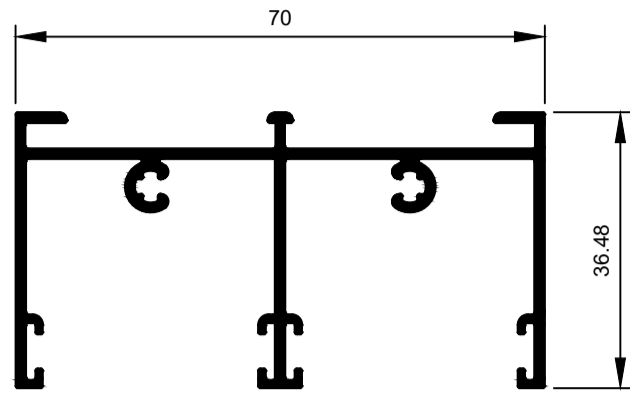

HD Patio Door Door System.

TPD001
Head Double
Ix: 19.790cm⁴

TPD017
Head Double Aluc X
Ix: 16.207cm⁴

TPD003
Jamb Double
Ix: 17.051cm⁴

TPD019
Jamb Double Aluc X
Ix: 15.493cm⁴

TPD002
Sill Double
Ix: 14.101cm⁴

TPD018
Sill Double Aluc X
Ix: 12.412cm⁴

TPD015
Threshold Double
Ix: 1.768cm⁴

TPD016
Cove Head
Ix: 0.624cm⁴

TPD004
Sash Sill and Head
Ix: 1.834cm⁴

TPD005
Stile Fixed
Ix: 1.828cm⁴

TPD006
Stile Lock
Ix: 2.784cm⁴

TPD007
Stile Meeting Male
Ix: 3.147cm⁴

TPD010
Stile Meeting Female HD
Ix: 12.981cm⁴

TPD009
Stile Meeting Male HD
Ix: 13.322cm⁴

TPD013
Stile Meeting Female HD Extra
Ix: 25.693cm⁴

TPD009
Stile Meeting Male HD Extra
Ix: 26.055cm⁴

TPD008
Interlocker
Ix: 2.656cm⁴

TPD0011
Interlocker HD
Ix: 12.952cm⁴

TPD0014
Interlocker HD Extra
Ix: 25.732cm⁴

© Copyright 2021 Aluconnect
All rights reserved

Aluconnect reserves the right to make changes without notice.