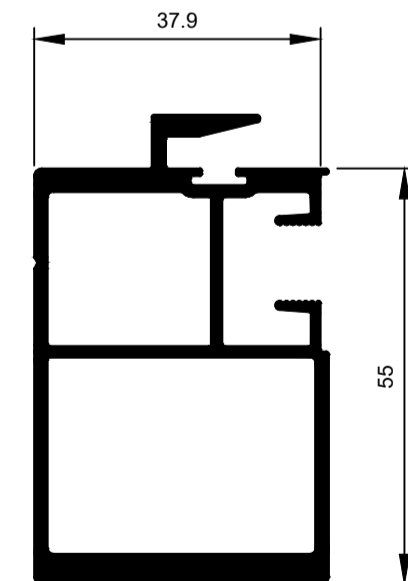

HD Patio Door Door System.

TPD001
Head Double
Ix: 19.790cm⁴

TPD017
Head Double Aluc X
Ix: 16.207cm⁴

TPD003
Jamb Double
Ix: 17.051cm⁴

TPD019
Jamb Double Aluc X
Ix: 15.493cm⁴

TPD002
Sill Double
Ix: 14.101cm⁴

TPD018
Sill Double Aluc X
Ix: 12.412cm⁴

TPD015
Threshold Double
Ix: 1.768cm⁴

TPD016
Cove Head
Ix: 0.624cm⁴

TPD004
Sash Sill and Head
Ix: 1.834cm⁴

TPD005
Stile Fixed
Ix: 1.828cm⁴

TPD006
Stile Lock
Ix: 2.784cm⁴

TPD007
Stile Meeting Male
Ix: 3.147cm⁴

TPD010
Stile Meeting Female HD
Ix: 12.981cm⁴

TPD009
Stile Meeting Male HD
Ix: 13.322cm⁴

TPD013
Stile Meeting Female HD Extra
Ix: 25.693cm⁴

TPD009
Stile Meeting Male HD Extra
Ix: 26.055cm⁴

TPD008
Interlocker
Ix: 2.656cm⁴

TPD0011
Interlocker HD
Ix: 12.952cm⁴

TPD0014
Interlocker HD Extra
Ix: 25.732cm⁴

© Copyright 2021 Aluconnect
All rights reserved

Aluconnect reserves the right to make changes without notice.