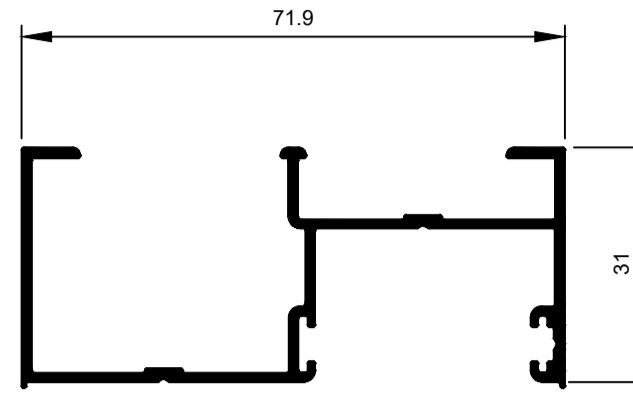

HD Patio Door Door System.

TPD001
Head Double
Ix: 19.790cm⁴

TPD017
Head Double Aluc X
Ix: 16.207cm⁴

TPD003
Jamb Double
Ix: 17.051cm⁴

TPD019
Jamb Double Aluc X
Ix: 15.493cm⁴

TPD002
Sill Double
Ix: 14.101cm⁴

TPD018
Sill Double Aluc X
Ix: 12.412cm⁴

TPD015
Threshold Double
Ix: 1.768cm⁴

TPD016
Cove Head
Ix: 0.624cm⁴

TPD004
Sash Sill and Head
Ix: 1.834cm⁴

TPD005
Stile Fixed
Ix: 1.828cm⁴

TPD006
Stile Lock
Ix: 2.784cm⁴

TPD007
Stile Meeting Male
Ix: 3.147cm⁴

TPD010
Stile Meeting Female HD
Ix: 12.981cm⁴

TPD009
Stile Meeting Male HD
Ix: 13.322cm⁴

TPD013
Stile Meeting Female HD Extra
Ix: 25.693cm⁴

TPD009
Stile Meeting Male HD Extra
Ix: 26.055cm⁴

TPD008
Interlocker
Ix: 2.656cm⁴

TPD0011
Interlocker HD
Ix: 12.952cm⁴

TPD0014
Interlocker HD Extra
Ix: 25.732cm⁴

© Copyright 2021 Aluconnect
All rights reserved

Aluconnect reserves the right to make changes without notice.