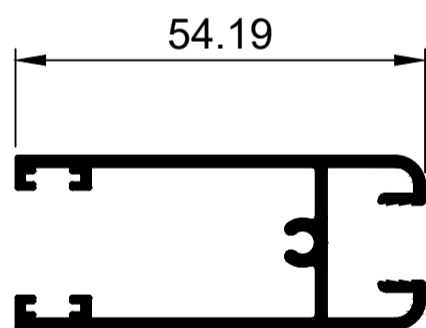

Horizontal Sliding Window System

THS001
Head Double
Ix: 21.398cm⁴

THS002
Head Triple
Ix: 69.664cm⁴

THS003
Sill Double
Ix: 26.924cm⁴

THS004
Sill Triple
Ix: 95.836cm⁴

THS005
Jamb Double
Ix: 16.899cm⁴

THS006
Jamb Triple
Ix: 44.599cm⁴

THS007
Sash Head and Sill
Ix: 2.249cm⁴

THS008
Lock Stile
Ix: 3.062cm⁴

THS011
Meet Stile Male
Ix: 3.319cm⁴

THS009
Interlocker
Ix: 2.881cm⁴

THS010
Interlocker HD
Ix: 8.314cm⁴

© Copyright 2021 Aluconnect
All rights reserved