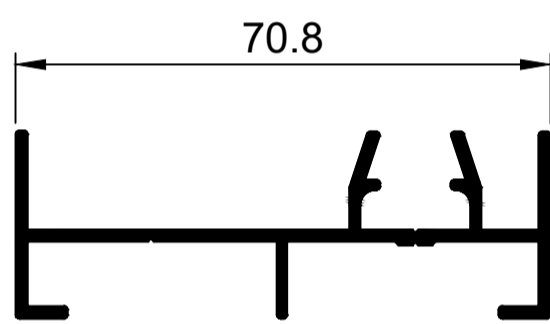

Horizontal Sliding Window System

THS001
Head Double
Ix: 21.398cm⁴

THS002
Head Triple
Ix: 69.664cm⁴

THS003
Sill Double
Ix: 26.924cm⁴

THS004
Sill Triple
Ix: 95.836cm⁴

THS005
Jamb Double
Ix: 16.899cm⁴

THS006
Jamb Triple
Ix: 44.599cm⁴

THS007
Sash Head and Sill
Ix: 2.249cm⁴

THS008
Lock Stile
Ix: 3.062cm⁴

THS011
Meet Stile Male
Ix: 3.319cm⁴

THS009
Interlocker
Ix: 2.881cm⁴

THS010
Interlocker HD
Ix: 8.314cm⁴

© Copyright 2021 Aluconnect
All rights reserved