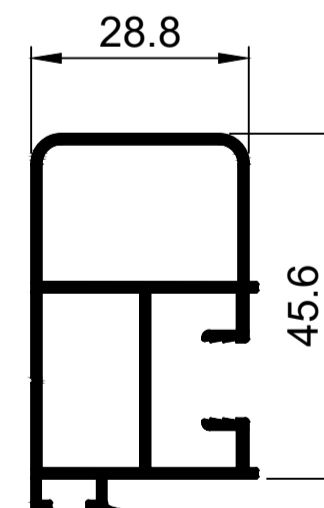

Horizontal Sliding Window System

THS001
Head Double
Ix: 21.398cm⁴

THS002
Head Triple
Ix: 69.664cm⁴

THS003
Sill Double
Ix: 26.924cm⁴

THS004
Sill Triple
Ix: 95.836cm⁴

THS005
Jamb Double
Ix: 16.899cm⁴

THS006
Jamb Triple
Ix: 44.599cm⁴

THS007
Sash Head and Sill
Ix: 2.249cm⁴

THS008
Lock Stile
Ix: 3.062cm⁴

THS011
Meet Stile Male
Ix: 3.319cm⁴

THS009
Interlocker
Ix: 2.881cm⁴

THS010
Interlocker HD
Ix: 8.314cm⁴

© Copyright 2021 Aluconnect
All rights reserved