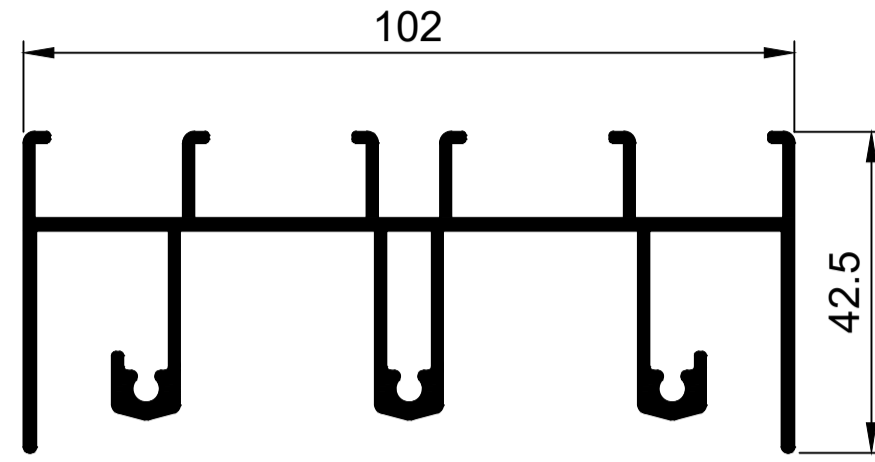

Horizontal Sliding Window System

THS001
Head Double
Ix: 21.398cm⁴

THS002
Head Triple
Ix: 69.664cm⁴

THS003
Sill Double
Ix: 26.924cm⁴

THS004
Sill Triple
Ix: 95.836cm⁴

THS005
Jamb Double
Ix: 16.899cm⁴

THS006
Jamb Triple
Ix: 44.599cm⁴

THS007
Sash Head and Sill
Ix: 2.249cm⁴

THS008
Lock Stile
Ix: 3.062cm⁴

THS011
Meet Stile Male
Ix: 3.319cm⁴

THS009
Interlocker
Ix: 2.881cm⁴

THS010
Interlocker HD
Ix: 8.314cm⁴

© Copyright 2021 Aluconnect
All rights reserved