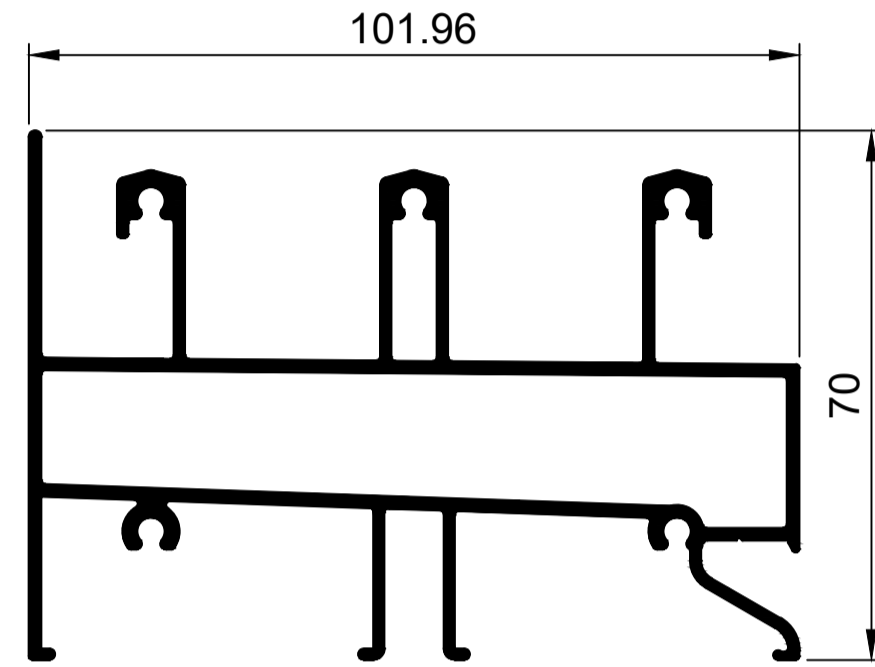

Horizontal Sliding Window System

THS001
Head Double
Ix: 21.398cm⁴

THS002
Head Triple
Ix: 69.664cm⁴

THS003
Sill Double
Ix: 26.924cm⁴

THS004
Sill Triple
Ix: 95.836cm⁴

THS005
Jamb Double
Ix: 16.899cm⁴

THS006
Jamb Triple
Ix: 44.599cm⁴

THS007
Sash Head and Sill
Ix: 2.249cm⁴

THS008
Lock Stile
Ix: 3.062cm⁴

THS011
Meet Stile Male
Ix: 3.319cm⁴

THS009
Interlocker
Ix: 2.881cm⁴

THS010
Interlocker HD
Ix: 8.314cm⁴

© Copyright 2021 Aluconnect
All rights reserved