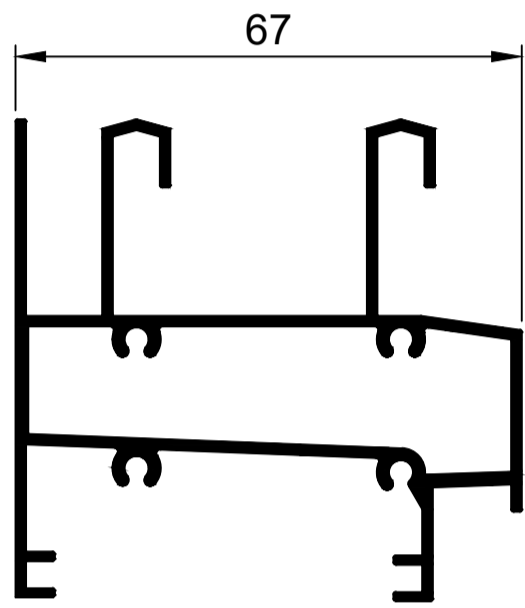

Horizontal Sliding Window System

THS001
Head Double
Ix: 21.398cm⁴

THS002
Head Triple
Ix: 69.664cm⁴

THS003
Sill Double
Ix: 26.924cm⁴

THS004
Sill Triple
Ix: 95.836cm⁴

THS005
Jamb Double
Ix: 16.899cm⁴

THS006
Jamb Triple
Ix: 44.599cm⁴

THS007
Sash Head and Sill
Ix: 2.249cm⁴

THS008
Lock Stile
Ix: 3.062cm⁴

THS011
Meet Stile Male
Ix: 3.319cm⁴

THS009
Interlocker
Ix: 2.881cm⁴

THS010
Interlocker HD
Ix: 8.314cm⁴

© Copyright 2021 Aluconnect
All rights reserved