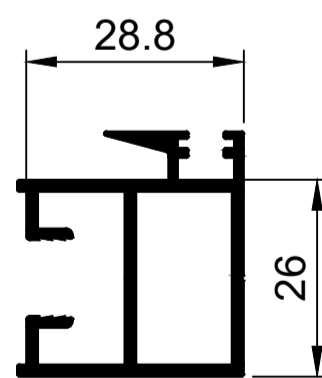

Horizontal Sliding Window System

THS001
Head Double
Ix: 21.398cm⁴

THS002
Head Triple
Ix: 69.664cm⁴

THS003
Sill Double
Ix: 26.924cm⁴

THS004
Sill Triple
Ix: 95.836cm⁴

THS005
Jamb Double
Ix: 16.899cm⁴

THS006
Jamb Triple
Ix: 44.599cm⁴

THS007
Sash Head and Sill
Ix: 2.249cm⁴

THS008
Lock Stile
Ix: 3.062cm⁴

THS011
Meet Stile Male
Ix: 3.319cm⁴

THS009
Interlocker
Ix: 2.881cm⁴

THS010
Interlocker HD
Ix: 8.314cm⁴

© Copyright 2021 Aluconnect
All rights reserved