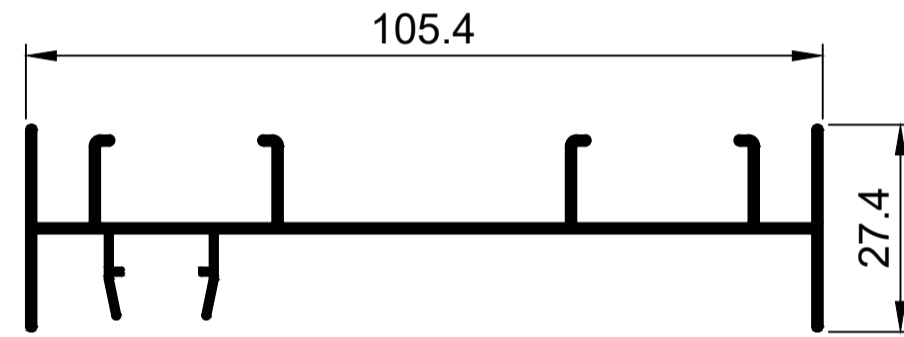

Horizontal Sliding Window System

THS001
Head Double
Ix: 21.398cm⁴

THS002
Head Triple
Ix: 69.664cm⁴

THS003
Sill Double
Ix: 26.924cm⁴

THS004
Sill Triple
Ix: 95.836cm⁴

THS005
Jamb Double
Ix: 16.899cm⁴

THS006
Jamb Triple
Ix: 44.599cm⁴

THS007
Sash Head and Sill
Ix: 2.249cm⁴

THS008
Lock Stile
Ix: 3.062cm⁴

THS011
Meet Stile Male
Ix: 3.319cm⁴

THS009
Interlocker
Ix: 2.881cm⁴

THS010
Interlocker HD
Ix: 8.314cm⁴

© Copyright 2021 Aluconnect
All rights reserved