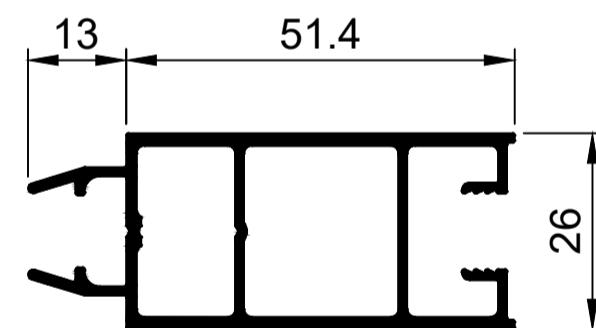

Horizontal Sliding Window System

THS001
Head Double
Ix: 21.398cm⁴

THS002
Head Triple
Ix: 69.664cm⁴

THS003
Sill Double
Ix: 26.924cm⁴

THS004
Sill Triple
Ix: 95.836cm⁴

THS005
Jamb Double
Ix: 16.899cm⁴

THS006
Jamb Triple
Ix: 44.599cm⁴

THS007
Sash Head and Sill
Ix: 2.249cm⁴

THS008
Lock Stile
Ix: 3.062cm⁴

THS011
Meet Stile Male
Ix: 3.319cm⁴

THS009
Interlocker
Ix: 2.881cm⁴

THS010
Interlocker HD
Ix: 8.314cm⁴

© Copyright 2021 Aluconnect
All rights reserved