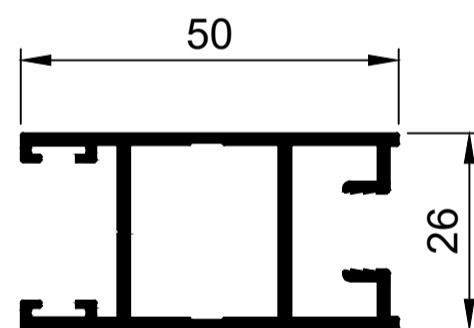

Horizontal Sliding Window System

THS001
Head Double
Ix: 21.398cm⁴

THS002
Head Triple
Ix: 69.664cm⁴

THS003
Sill Double
Ix: 26.924cm⁴

THS004
Sill Triple
Ix: 95.836cm⁴

THS005
Jamb Double
Ix: 16.899cm⁴

THS006
Jamb Triple
Ix: 44.599cm⁴

THS007
Sash Head and Sill
Ix: 2.249cm⁴

THS008
Lock Stile
Ix: 3.062cm⁴

THS011
Meet Stile Male
Ix: 3.319cm⁴

THS009
Interlocker
Ix: 2.881cm⁴

THS010
Interlocker HD
Ix: 8.314cm⁴

© Copyright 2021 Aluconnect
All rights reserved