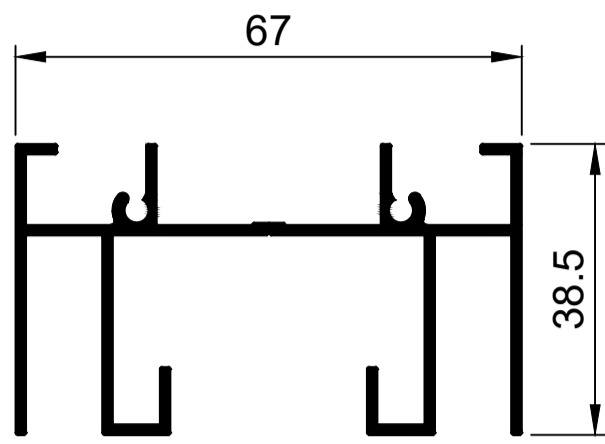

Horizontal Sliding Window System

THS001
Head Double
Ix: 21.398cm⁴

THS002
Head Triple
Ix: 69.664cm⁴

THS003
Sill Double
Ix: 26.924cm⁴

THS004
Sill Triple
Ix: 95.836cm⁴

THS005
Jamb Double
Ix: 16.899cm⁴

THS006
Jamb Triple
Ix: 44.599cm⁴

THS007
Sash Head and Sill
Ix: 2.249cm⁴

THS008
Lock Stile
Ix: 3.062cm⁴

THS011
Meet Stile Male
Ix: 3.319cm⁴

THS009
Interlocker
Ix: 2.881cm⁴

THS010
Interlocker HD
Ix: 8.314cm⁴

© Copyright 2021 Aluconnect
All rights reserved