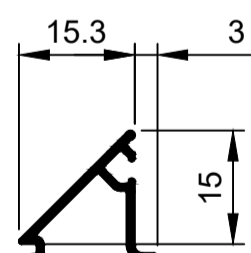

TSD016
Interlocker 90mm Slide
Ix: 35.525cm⁴

TSD019
Interlocker 90mm Slide
Ix: 35.773cm⁴

TSD007
Adaptor Jamb
Ix: 9.316cm⁴

TSD009
Cover Head
Ix: 2.439cm⁴

TSD010
TRACK 10MM
Ix: 0.369cm⁴

W31594
TRACK 10MM
Ix: 0.387cm⁴

TSD022
Interlocker Screw-on
Ix: 0.545cm⁴

TSD008
Cover Sill
Ix: 6.789cm⁴

TSF026
Bead Angled
Ix: 0.125cm⁴

TSF027
Bead Angled Multi 13mm Gap
Ix: 0.141cm⁴

TSF028
Bead Square
Ix: 0.244cm⁴

Please Note:
See KELL Innovations DG32 Wall Chart for bigger door panels and profile for up to 32mm thick glass.