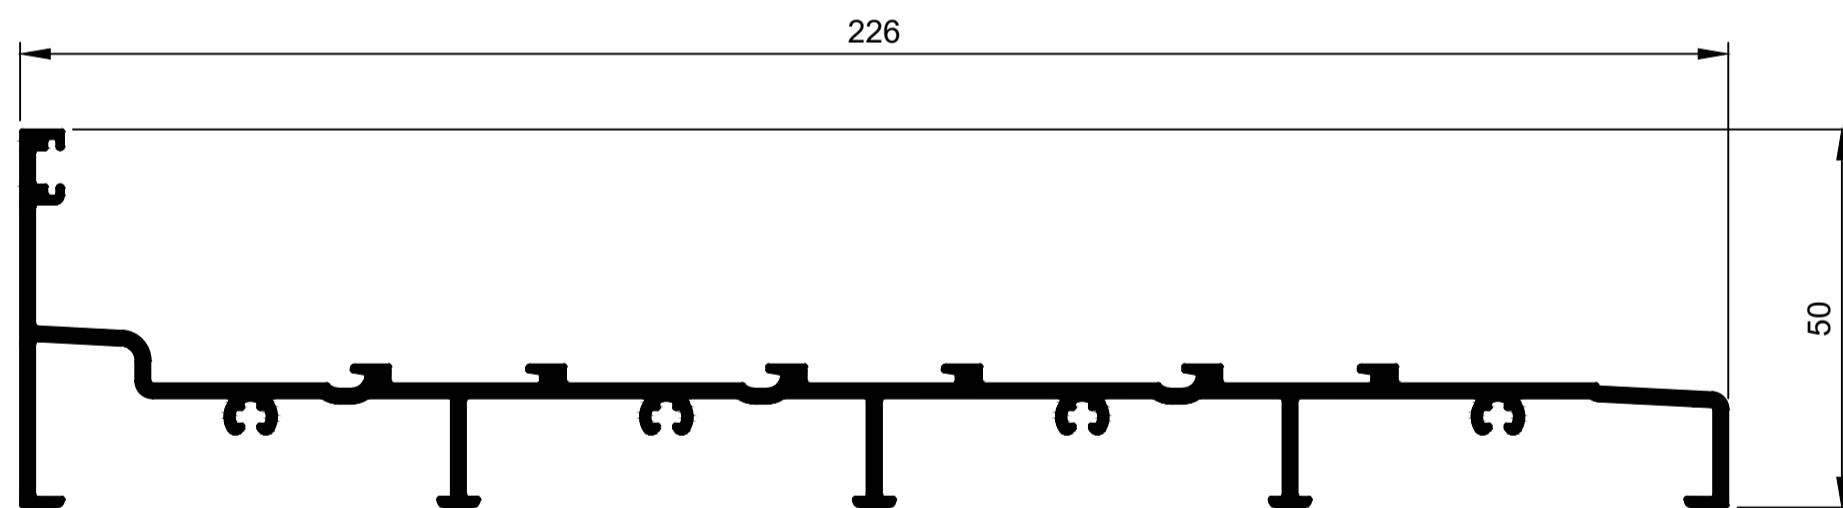

HD Sliding Door System.

KSD001
Sill Double KELL
Ix: 65.225cm⁴

KSD002
Sill Triple KELL
Ix: 177.858cm⁴

KSD004
Head Quadruple KELL
Ix: 546.062cm⁴

KSD005
Jamb Quadruple KELL
Ix: 572.726cm⁴

KSD006
Sill Quadruple KELL
Ix: 435.561cm⁴

KSD003
Adaptor Sill KELL
Ix: 0.111cm⁴

Please Note:
See KELL Aluminium DG32 Wall Chart for bigger door panels and profiles for up to 32mm thick glass.

© Copyright 2021 KELL Aluminium Profiles
All rights reserved