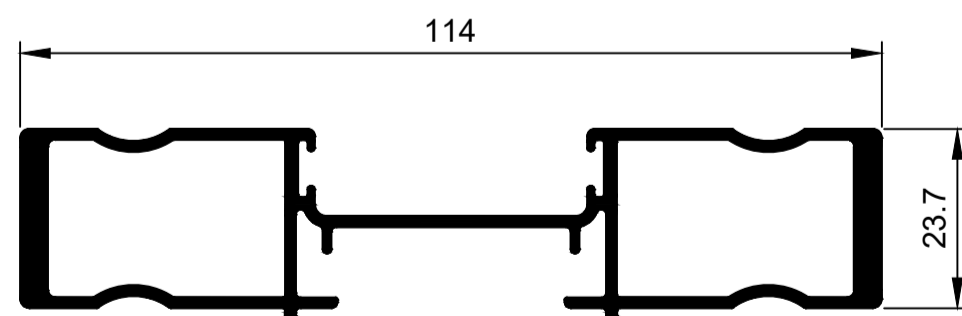

TSD021
Astragal 114mm
Ix: 86.757cm⁴

Please Note:
See KELL Aluminium DG32 Wall Chart for bigger door panels and profiles for up to 32mm thick glass.

© Copyright 2021 Aluconnect
All rights reserved

Aluconnect reserves the right to make changes without notice.

Aluconnect

96 Nelson Mandela Blvd
George
Western Cape

WWW.ALUCONNECT.CO.ZA

Rev. 23 January 2024

ALUCONNECT
ALUMINIUM IMPORTS SIMPLIFIED

Telephone Number:

+27 82 724 4783

info@Aluconnect.co.za

© Copyright 2024 Aluconnect
All rights reserved

Aluconnect reserves the right to make changes without notice.