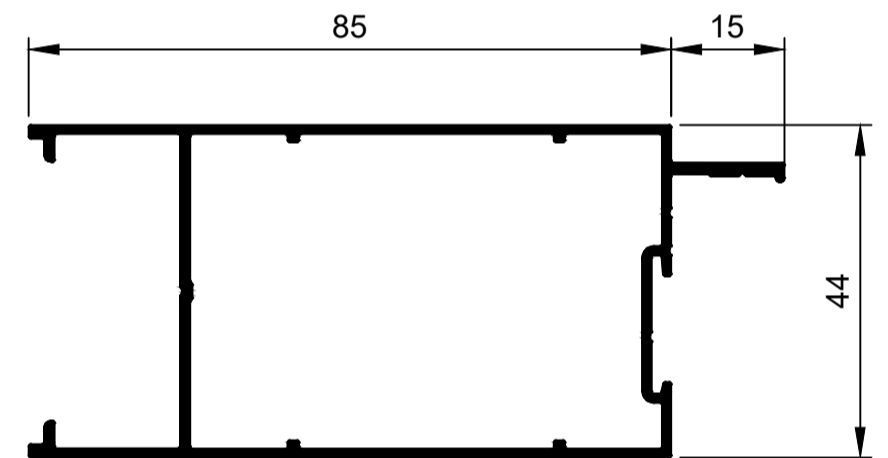

HD Sliding Door System.

TSF018
Stile Door 45mm R1
Ix: 8.414cm⁴

TSF019
Stile Door 60mm R11
Ix: 10.269cm⁴

TSF043
Stile Door 60mm R11 Aluc X
Ix: 9.121cm⁴

TSF020
Stile Door 90mm R9
Ix: 14.878cm⁴

TSF014
Sill 150mm R6
Ix: 31.115cm⁴

TSF012
Sill 50mm R7
Ix: 10.246cm⁴

TSF013
Sill 85mm R4
Ix: 15.069cm⁴

TSF042
Sill 85mm R4 Aluc X
Ix: 12.410cm⁴

TSD012
Stile Meet 39mm
Ix: 9.592cm⁴

TSD013
Stile Meet 65mm
Ix: 20.147cm⁴

TSD014
Stile Meet 90mm
Ix: 26.463cm⁴