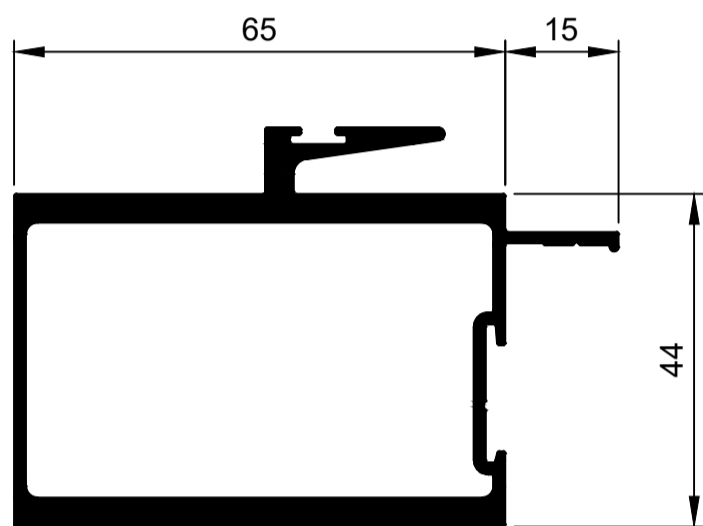

TSD018
Interlocker 40mm Fix
Ix: 8.920cm⁴

TSD026
Interlocker 40mm Slide Aluc X
Ix: 7.868cm⁴

TSD027
Interlocker 40mm Slide Aluc X
Ix: 8.272cm⁴

TSD017
Interlocker 65mm Slide
Ix: 27.694cm⁴

TSD020
Interlocker 65mm Slide
Ix: 28.031cm⁴