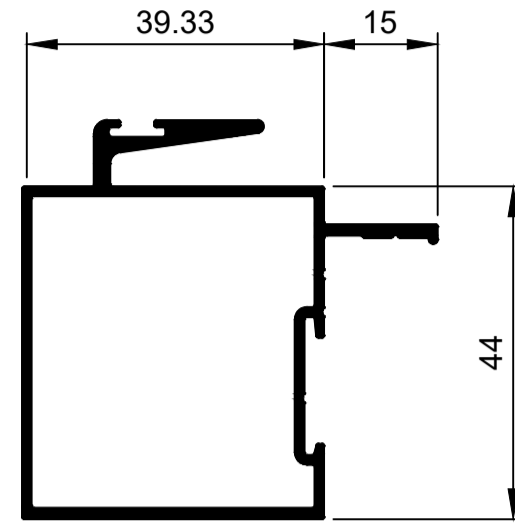

KSD003
Adaptor Sill KELL
Ix: 0.111cm⁴

Please Note:
See KELL Aluminium DG32 Wall Chart for bigger door panels and profiles for up to 32mm thick glass.

© Copyright 2021 KELL Aluminium Profiles
All rights reserved

TSD018
Interlocker 40mm Fix
Ix: 8.920cm⁴

TSD026
Interlocker 40mm Slide Aluc X
Ix: 7.868cm⁴

TSD027
Interlocker 40mm Slide Aluc X
Ix: 8.272cm⁴

TSD017
Interlocker 65mm Slide
Ix: 27.694cm⁴

TSD020
Interlocker 65mm Slide
Ix: 28.031cm⁴