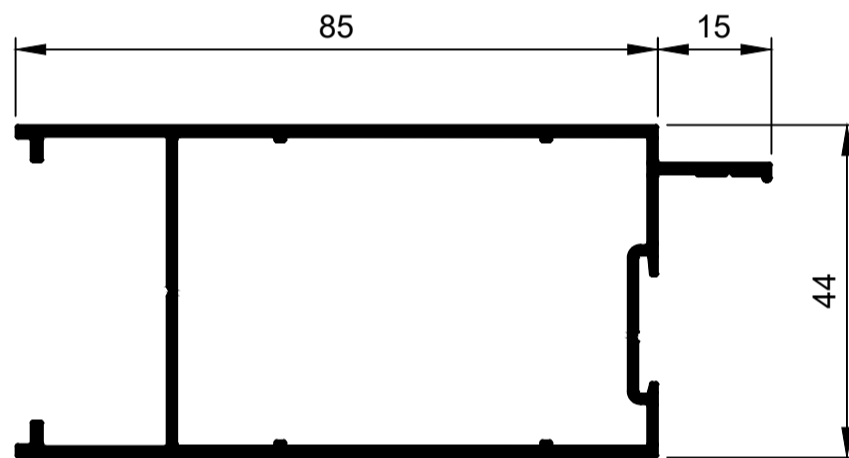

HD Sliding Door System.

TSF018
Stile Door 45mm R1
Ix: 8.414cm⁴

TSF019
Stile Door 60mm R11
Ix: 10.269cm⁴

TSF043
Stile Door 60mm R11 Aluc X
Ix: 9.121cm⁴

TSF020
Stile Door 90mm R9
Ix: 14.878cm⁴

TSF014
Sill 150mm R6
Ix: 31.115cm⁴

TSF012
Sill 50mm R7
Ix: 10.246cm⁴

TSF013
Sill 85mm R4
Ix: 15.069cm⁴

TSF042
Sill 85mm R4 Aluc X
Ix: 12.410cm⁴

TSD012
Stile Meet 39mm
Ix: 9.592cm⁴

TSD013
Stile Meet 65mm
Ix: 20.147cm⁴

TSD014
Stile Meet 90mm
Ix: 26.463cm⁴