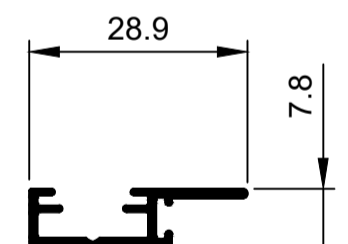

TSD016
Interlocker 90mm Slide
Ix: 35.525cm⁴

TSD019
Interlocker 90mm Slide
Ix: 35.773cm⁴

TSD007
Adaptor Jamb
Ix: 9.316cm⁴

TSD009
Cover Head
Ix: 2.439cm⁴

TSD010
TRACK 10MM
Ix: 0.369cm⁴

W31594
TRACK 10MM
Ix: 0.387cm⁴

TSD022
Interlocker Screw-on
Ix: 0.545cm⁴

TSD008
Cover Sill
Ix: 6.789cm⁴

TSF026
Bead Angled
Ix: 0.125cm⁴

TSF027
Bead Angled Multi 13mm Gap
Ix: 0.141cm⁴

TSF028
Bead Square
Ix: 0.244cm⁴

Please Note:
See KELL Aluminium DG32 Wall Chart for bigger door panels and profiles for up to 32mm thick glass.