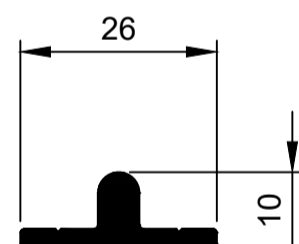

TSD010
TRACK 10MM
Ix: 0.369cm⁴