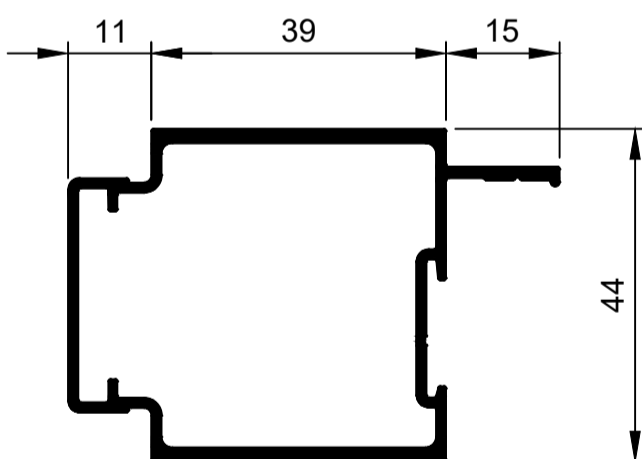

HD Sliding Door System.

TSF018
Stile Door 45mm R1
Ix: 8.414cm⁴

TSF019
Stile Door 60mm R11
Ix: 10.269cm⁴

TSF043
Stile Door 60mm R11 Aluc X
Ix: 9.121cm⁴

TSF020
Stile Door 90mm R9
Ix: 14.878cm⁴

TSF014
Sill 150mm R6
Ix: 31.115cm⁴

TSF012
Sill 50mm R7
Ix: 10.246cm⁴

TSF013
Sill 85mm R4
Ix: 15.069cm⁴

TSF042
Sill 85mm R4 Aluc X
Ix: 12.410cm⁴

TSD012
Stile Meet 39mm
Ix: 9.592cm⁴

TSD013
Stile Meet 65mm
Ix: 20.147cm⁴

TSD014
Stile Meet 90mm
Ix: 26.463cm⁴