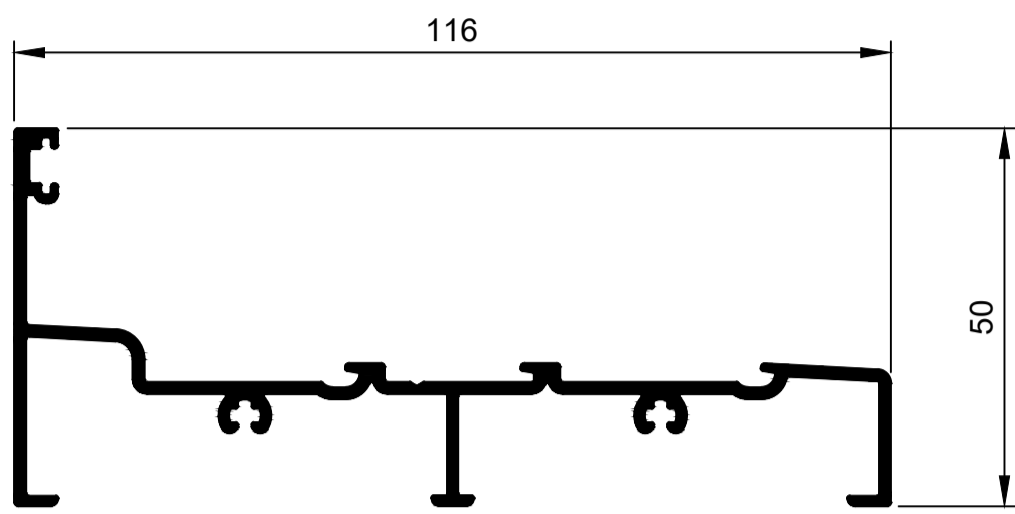

HD Sliding Door System.

KSD001
Sill Double KELL
Ix: 65.225cm⁴

KSD002
Sill Triple KELL
Ix: 177.858cm⁴

KSD004
Head Quadruple KELL
Ix: 546.062cm⁴

KSD005
Jamb Quadruple KELL
Ix: 572.726cm⁴

KSD006
Sill Quadruple KELL
Ix: 435.561cm⁴

KSD003
Adaptor Sill KELL
Ix: 0.111cm⁴

Please Note:
See KELL Aluminium DG32 Wall Chart for bigger door panels and profiles for up to 32mm thick glass.

© Copyright 2021 KELL Aluminium Profiles
All rights reserved

TSD016
Interlocker 90mm Slide
Ix: 35.525cm⁴

TSD019
Interlocker 90mm Slide
Ix: 35.773cm⁴

TSD007
Adaptor Jamb
Ix: 9.316cm⁴

TSD009
Cover Head
Ix: 2.439cm⁴

TSD010
TRACK 10MM
Ix: 0.369cm⁴

W31594
TRACK 10MM
Ix: 0.387cm⁴