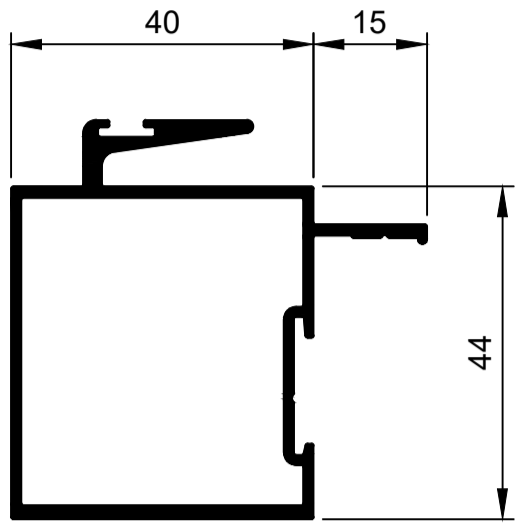

HD Sliding Door System.

TSD015
Interlocker 40mm Slide
Ix: 8.287cm⁴