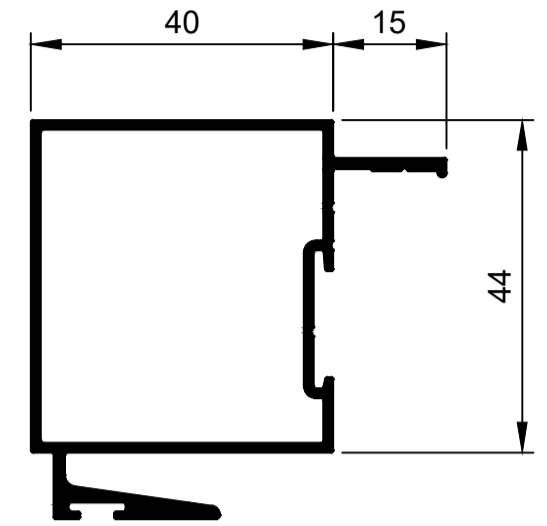

KSD003
Adaptor Sill KELL
Ix: 0.111cm⁴

Please Note:
See KELL Aluminium DG32 Wall Chart for bigger door panels and profiles for up to 32mm thick glass.

© Copyright 2021 KELL Aluminium Profiles
All rights reserved

TSD018
Interlocker 40mm Fix
Ix: 8.920cm⁴

TSD026
Interlocker 40mm Slide Aluc X
Ix: 7.868cm⁴

TSD027
Interlocker 40mm Slide Aluc X
Ix: 8.272cm⁴

TSD017
Interlocker 65mm Slide
Ix: 27.694cm⁴

TSD020
Interlocker 65mm Slide
Ix: 28.031cm⁴