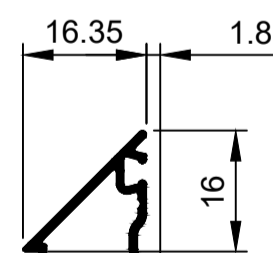

TSD022
Interlocker Screw-on
Ix: 0.545cm⁴

TSD008
Cover Sill
Ix: 6.789cm⁴

TSF026
Bead Angled
Ix: 0.125cm⁴

TSF027
Bead Angled Multi 13mm Gap
Ix: 0.141cm⁴

TSF028
Bead Square
Ix: 0.244cm⁴

Please Note:
See KELL Innovations DG32 Wall Chart for bigger door panels and profile for up to 32mm thick glass.