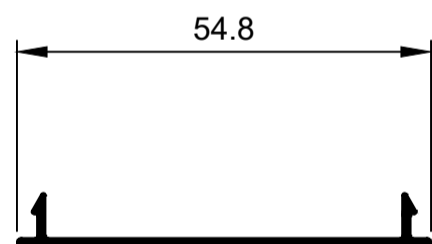

TSD009
Cover Head
Ix: 2.439cm⁴