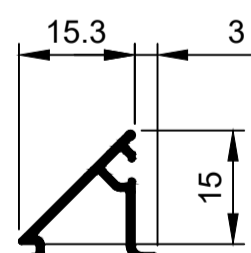

TSD022
Interlocker Screw-on
Ix: 0.545cm⁴

TSD008
Cover Sill
Ix: 6.789cm⁴

TSF026
Bead Angled
Ix: 0.125cm⁴

TSF027
Bead Angled Multi 13mm Gap
Ix: 0.141cm⁴

TSF028
Bead Square
Ix: 0.244cm⁴

Please Note:
See KELL Aluminium DG32 Wall Chart for bigger door panels and profiles for up to 32mm thick glass.