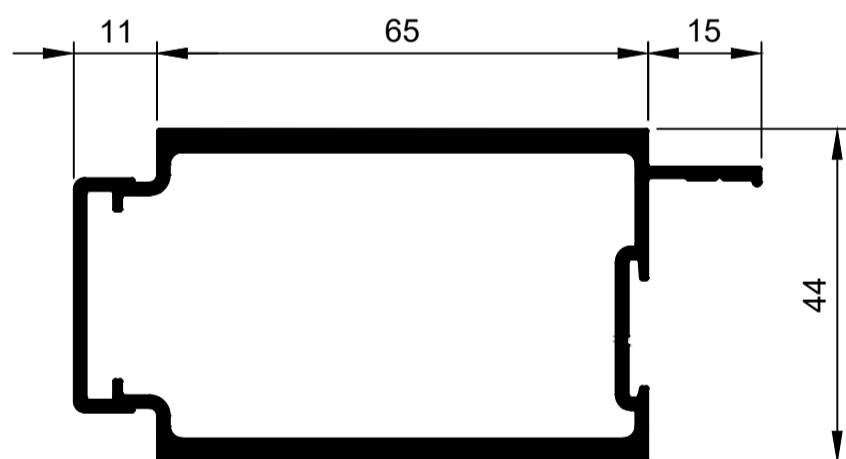

TSF012
Sill 50mm R7
Ix: 10.246cm⁴

TSF013
Sill 85mm R4
Ix: 15.069cm⁴

TSF042
Sill 85mm R4 Aluc X
Ix: 12.410cm⁴

TSD012
Stile Meet 39mm
Ix: 9.592cm⁴

TSD013
Stile Meet 65mm
Ix: 20.147cm⁴

TSD014
Stile Meet 90mm
Ix: 26.463cm⁴