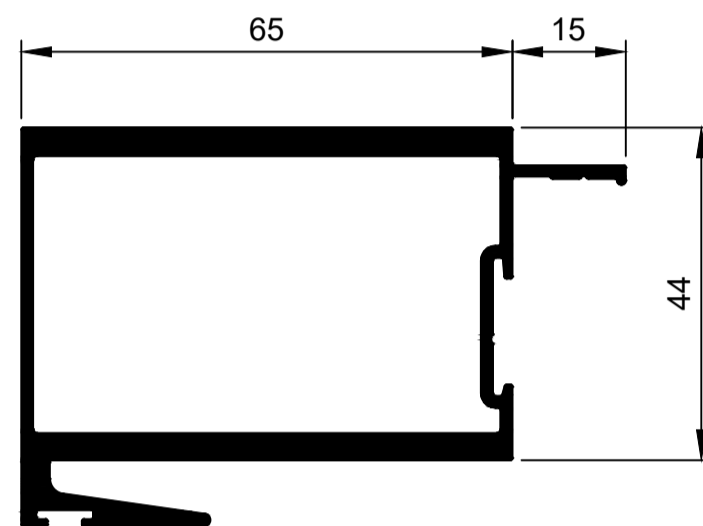

TSD018
Interlocker 40mm Fix
Ix: 8.920cm⁴

TSD026
Interlocker 40mm Slide Aluc X
Ix: 7.868cm⁴

TSD027
Interlocker 40mm Slide Aluc X
Ix: 8.272cm⁴

TSD017
Interlocker 65mm Slide
Ix: 27.694cm⁴

TSD020
Interlocker 65mm Slide
Ix: 28.031cm⁴