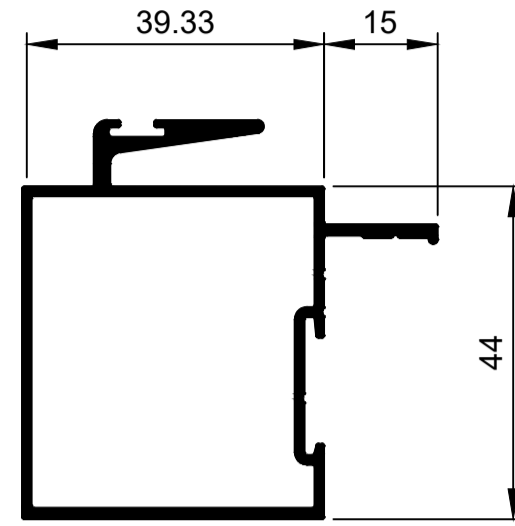

TSD018
Interlocker 40mm Fix
Ix: 8.920cm⁴

TSD026
Interlocker 40mm Slide Aluc X
Ix: 7.868cm⁴

TSD027
Interlocker 40mm Slide Aluc X
Ix: 8.272cm⁴

TSD017
Interlocker 65mm Slide
Ix: 27.694cm⁴

TSD020
Interlocker 65mm Slide
Ix: 28.031cm⁴