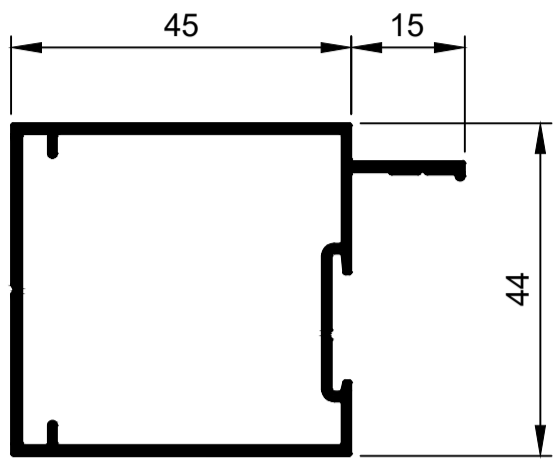

HD Sliding Door System.

TSF018
Stile Door 45mm R1
Ix: 8.414cm⁴

TSF019
Stile Door 60mm R11
Ix: 10.269cm⁴

TSF043
Stile Door 60mm R11 Aluc X
Ix: 9.121cm⁴

TSF020
Stile Door 90mm R9
Ix: 14.878cm⁴

TSF014
Sill 150mm R6
Ix: 31.115cm⁴