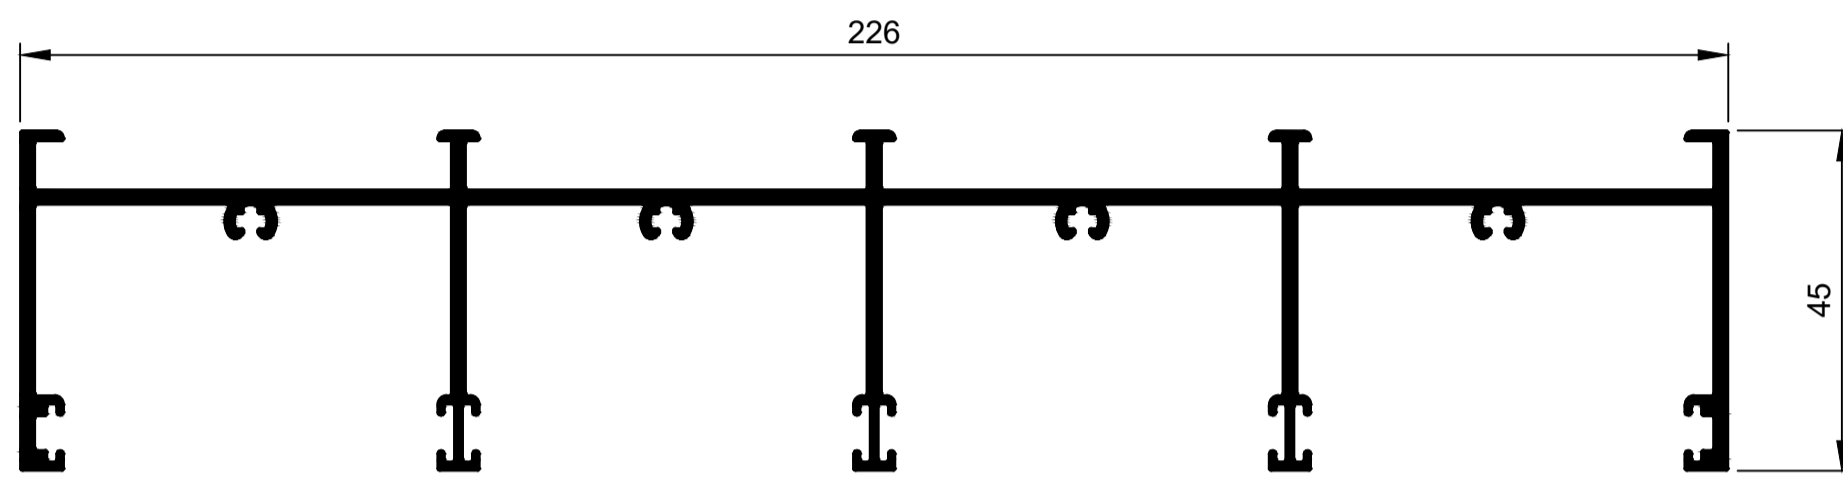

HD Sliding Door System.

KSD001
Sill Double KELL
Ix: 65.225cm⁴

KSD002
Sill Triple KELL
Ix: 177.858cm⁴

KSD004
Head Quadruple KELL
Ix: 546.062cm⁴

KSD005
Jamb Quadruple KELL
Ix: 572.726cm⁴

KSD006
Sill Quadruple KELL
Ix: 435.561cm⁴

KSD003
Adaptor Sill KELL
Ix: 0.111cm⁴

Please Note:
See KELL Aluminium DG32 Wall Chart for bigger door panels and profiles for up to 32mm thick glass.

© Copyright 2021 KELL Aluminium Profiles
All rights reserved