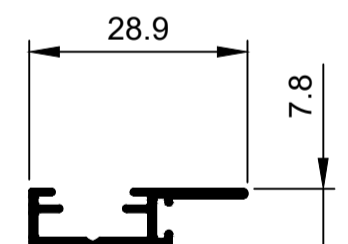

TSD016
Interlocker 90mm Slide
Ix: 35.525cm⁴

TSD019
Interlocker 90mm Slide
Ix: 35.773cm⁴

TSD007
Adaptor Jamb
Ix: 9.316cm⁴

TSD009
Cover Head
Ix: 2.439cm⁴

TSD010
TRACK 10MM
Ix: 0.369cm⁴

W31594
TRACK 10MM
Ix: 0.387cm⁴

TSD022
Interlocker Screw-on
Ix: 0.545cm⁴

TSD008
Cover Sill
Ix: 6.789cm⁴

TSF026
Bead Angled
Ix: 0.125cm⁴

TSF027
Bead Angled Multi 13mm Gap
Ix: 0.141cm⁴

TSF028
Bead Square
Ix: 0.244cm⁴

Please Note:
See KELL Innovations DG32 Wall Chart for bigger door panels and profile for up to 32mm thick glass.