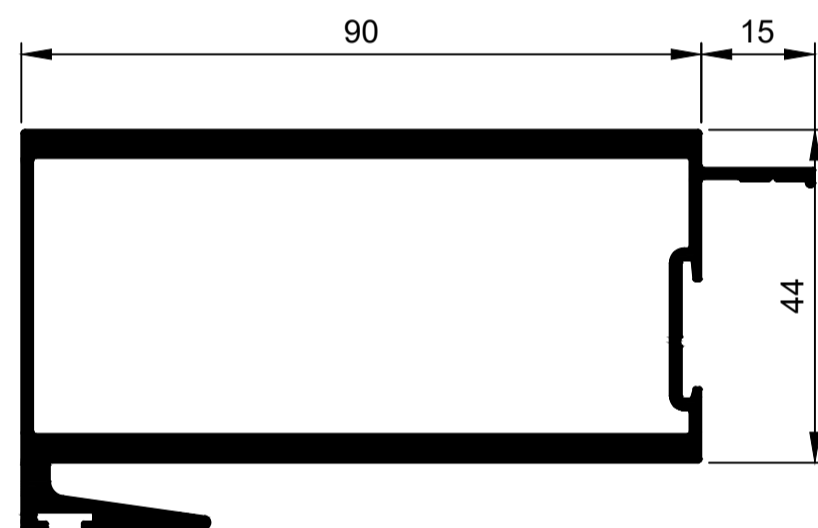

TSD019
Interlocker 90mm Slide
Ix: 35.773cm⁴