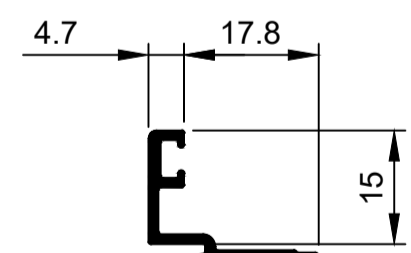

TSD022
Interlocker Screw-on
Ix: 0.545cm⁴

TSD008
Cover Sill
Ix: 6.789cm⁴

TSF026
Bead Angled
Ix: 0.125cm⁴

TSF027
Bead Angled Multi 13mm Gap
Ix: 0.141cm⁴

TSF028
Bead Square
Ix: 0.244cm⁴

Please Note:
See KELL Innovations DG32 Wall Chart for bigger door panels and profile for up to 32mm thick glass.