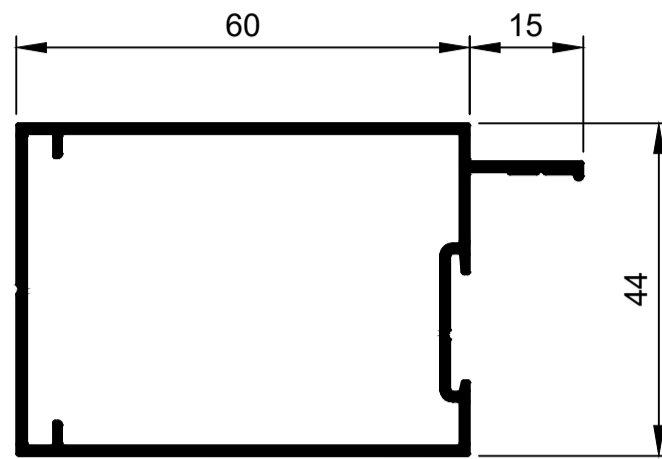

HD Sliding Door System.

TSF018
Stile Door 45mm R1
Ix: 8.414cm⁴

TSF019
Stile Door 60mm R11
Ix: 10.269cm⁴

TSF043
Stile Door 60mm R11 Aluc X
Ix: 9.121cm⁴

TSF020
Stile Door 90mm R9
Ix: 14.878cm⁴

TSF014
Sill 150mm R6
Ix: 31.115cm⁴