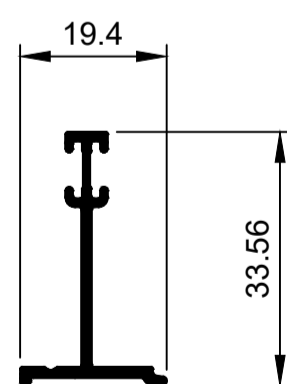

HD Sliding Door System.

KSD001
Sill Double KELL
Ix: 65.225cm⁴

KSD002
Sill Triple KELL
Ix: 177.858cm⁴

KSD004
Head Quadruple KELL
Ix: 546.062cm⁴

KSD005
Jamb Quadruple KELL
Ix: 572.726cm⁴

KSD006
Sill Quadruple KELL
Ix: 435.561cm⁴

KSD003
Adaptor Sill KELL
Ix: 0.111cm⁴

Please Note:
See KELL Aluminium DG32 Wall Chart for bigger door panels and profiles for up to 32mm thick glass.

© Copyright 2021 KELL Aluminium Profiles
All rights reserved

TSD018
Interlocker 40mm Fix
Ix: 8.920cm⁴

TSD026
Interlocker 40mm Slide Aluc X
Ix: 7.868cm⁴

TSD027
Interlocker 40mm Slide Aluc X
Ix: 8.272cm⁴

TSD017
Interlocker 65mm Slide
Ix: 27.694cm⁴

TSD020
Interlocker 65mm Slide
Ix: 28.031cm⁴

TSD016
Interlocker 90mm Slide
Ix: 35.525cm⁴

TSD019
Interlocker 90mm Slide
Ix: 35.773cm⁴

TSD007
Adaptor Jamb
Ix: 9.316cm⁴

TSD009
Cover Head
Ix: 2.439cm⁴

TSD010
TRACK 10MM
Ix: 0.369cm⁴

W31594
TRACK 10MM
Ix: 0.387cm⁴