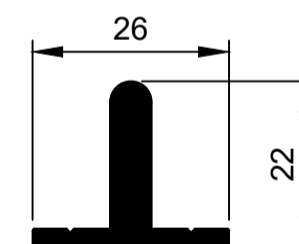

TSD016
Interlocker 90mm Slide
Ix: 35.525cm⁴

TSD019
Interlocker 90mm Slide
Ix: 35.773cm⁴

TSD007
Adaptor Jamb
Ix: 9.316cm⁴

TSD009
Cover Head
Ix: 2.439cm⁴

TSD010
TRACK 10MM
Ix: 0.369cm⁴

W31594
TRACK 10MM
Ix: 0.387cm⁴

TSD022
Interlocker Screw-on
Ix: 0.545cm⁴

TSD008
Cover Sill
Ix: 6.789cm⁴

TSF026
Bead Angled
Ix: 0.125cm⁴

TSF027
Bead Angled Multi 13mm Gap
Ix: 0.141cm⁴

TSF028
Bead Square
Ix: 0.244cm⁴

Please Note:
See KELL Innovations DG32 Wall Chart for bigger door panels and profile for up to 32mm thick glass.