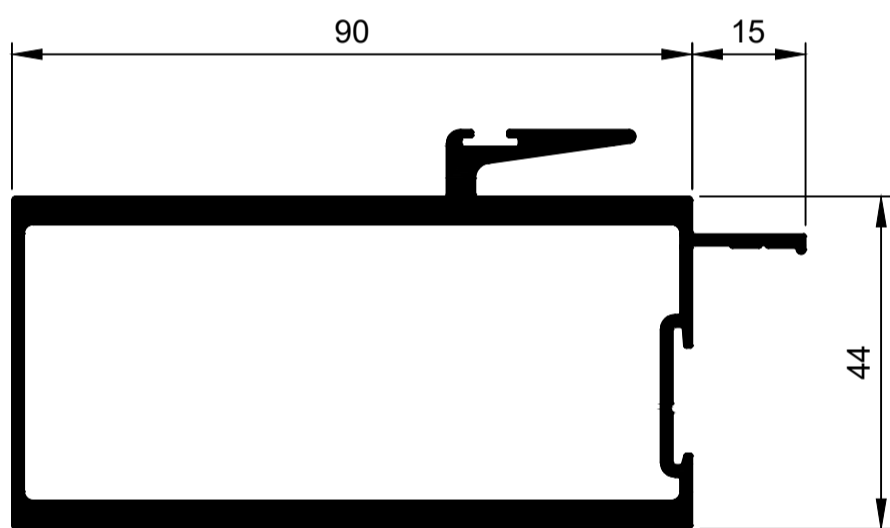

TSD018
Interlocker 40mm Fix
Ix: 8.920cm⁴

TSD026
Interlocker 40mm Slide Aluc X
Ix: 7.868cm⁴

TSD027
Interlocker 40mm Slide Aluc X
Ix: 8.272cm⁴

TSD017
Interlocker 65mm Slide
Ix: 27.694cm⁴

TSD020
Interlocker 65mm Slide
Ix: 28.031cm⁴