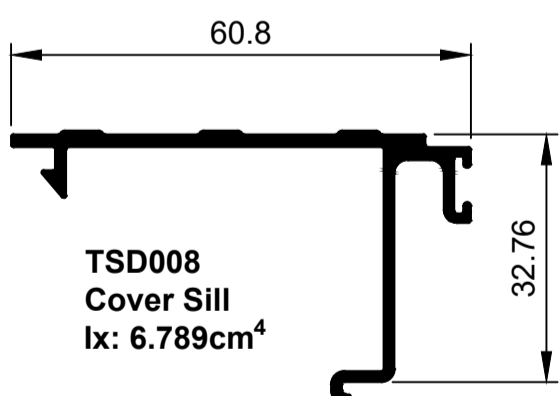

TSD016
Interlocker 90mm Slide
Ix: 35.525cm⁴

TSD019
Interlocker 90mm Slide
Ix: 35.773cm⁴

TSD007
Adaptor Jamb
Ix: 9.316cm⁴

TSD009
Cover Head
Ix: 2.439cm⁴

TSD010
TRACK 10MM
Ix: 0.369cm⁴

W31594
TRACK 10MM
Ix: 0.387cm⁴

TSD022
Interlocker Screw-on
Ix: 0.545cm⁴

TSD008
Cover Sill
Ix: 6.789cm⁴

TSF026
Bead Angled
Ix: 0.125cm⁴

TSF027
Bead Angled Multi 13mm Gap
Ix: 0.141cm⁴

TSF028
Bead Square
Ix: 0.244cm⁴

Please Note:
See KELL Innovations DG32 Wall Chart for bigger door panels and profile for up to 32mm thick glass.