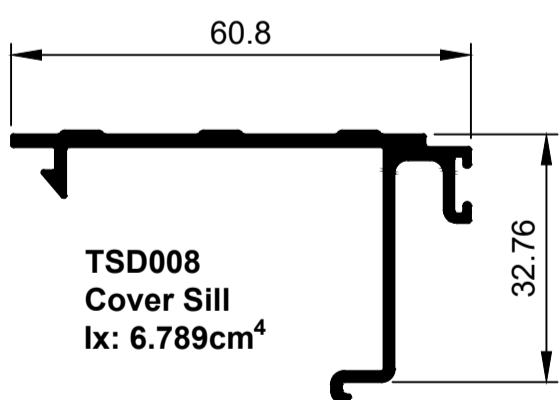

TSD022
Interlocker Screw-on
Ix: 0.545cm⁴

TSD008
Cover Sill
Ix: 6.789cm⁴

TSF026
Bead Angled
Ix: 0.125cm⁴

TSF027
Bead Angled Multi 13mm Gap
Ix: 0.141cm⁴

TSF028
Bead Square
Ix: 0.244cm⁴

Please Note:
See KELL Aluminium DG32 Wall Chart for bigger door panels and profiles for up to 32mm thick glass.