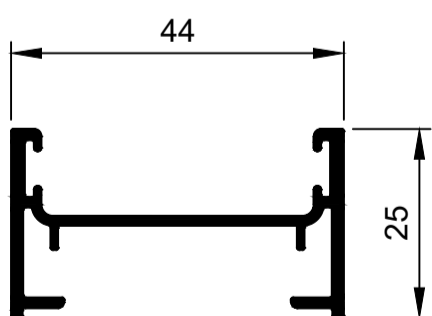

TSF012
Sill 50mm R7
Ix: 10.246cm⁴

TSF013
Sill 85mm R4
Ix: 15.069cm⁴

TSF042
Sill 85mm R4 Aluc X
Ix: 12.410cm⁴

TSD012
Stile Meet 39mm
Ix: 9.592cm⁴

TSD013
Stile Meet 65mm
Ix: 20.147cm⁴

TSD014
Stile Meet 90mm
Ix: 26.463cm⁴

TSD011
Astragal 44mm
Ix: 7.312cm⁴

TSD021
Astragal 114mm
Ix: 86.757cm⁴

Please Note:
See KELL Aluminium DG32 Wall Chart for bigger door panels and profiles for up to 32mm thick glass.

© Copyright 2021 Aluconnect
All rights reserved