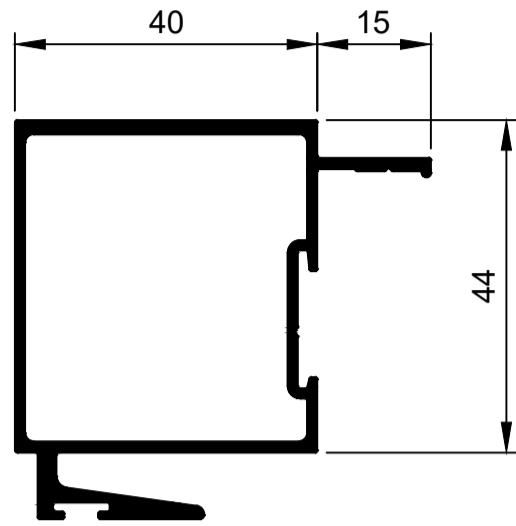

HD Sliding Door System.

KSD001
Sill Double KELL
Ix: 65.225cm⁴

KSD002
Sill Triple KELL
Ix: 177.858cm⁴

KSD004
Head Quadruple KELL
Ix: 546.062cm⁴

KSD005
Jamb Quadruple KELL
Ix: 572.726cm⁴

KSD006
Sill Quadruple KELL
Ix: 435.561cm⁴

KSD003
Adaptor Sill KELL
Ix: 0.111cm⁴

Please Note:
See KELL Aluminium DG32 Wall Chart for bigger door panels and profiles for up to 32mm thick glass.

© Copyright 2021 KELL Aluminium Profiles
All rights reserved

TSD018
Interlocker 40mm Fix
Ix: 8.920cm⁴

TSD026
Interlocker 40mm Slide Aluc X
Ix: 7.868cm⁴

TSD027
Interlocker 40mm Slide Aluc X
Ix: 8.272cm⁴

TSD017
Interlocker 65mm Slide
Ix: 27.694cm⁴

TSD020
Interlocker 65mm Slide
Ix: 28.031cm⁴