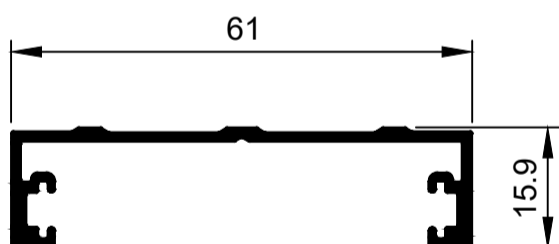

TSD007
Adaptor Jamb
Ix: 9.316cm⁴