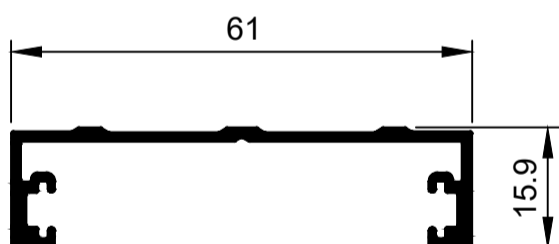

TSD018
Interlocker 40mm Fix
Ix: 8.920cm⁴

TSD026
Interlocker 40mm Slide Aluc X
Ix: 7.868cm⁴

TSD027
Interlocker 40mm Slide Aluc X
Ix: 8.272cm⁴

TSD017
Interlocker 65mm Slide
Ix: 27.694cm⁴

TSD020
Interlocker 65mm Slide
Ix: 28.031cm⁴

TSD016
Interlocker 90mm Slide
Ix: 35.525cm⁴

TSD019
Interlocker 90mm Slide
Ix: 35.773cm⁴

TSD007
Adaptor Jamb
Ix: 9.316cm⁴

TSD009
Cover Head
Ix: 2.439cm⁴

TSD010
TRACK 10MM
Ix: 0.369cm⁴

W31594
TRACK 10MM
Ix: 0.387cm⁴

TSD022
Interlocker Screw-on
Ix: 0.545cm⁴

TSD008
Cover Sill
Ix: 6.789cm⁴

TSF026
Bead Angled
Ix: 0.125cm⁴

TSF027
Bead Angled Multi 13mm Gap
Ix: 0.141cm⁴

TSF028
Bead Square
Ix: 0.244cm⁴

Please Note:
See KELL Aluminium DG32 Wall Chart for bigger door panels and profiles for up to 32mm thick glass.