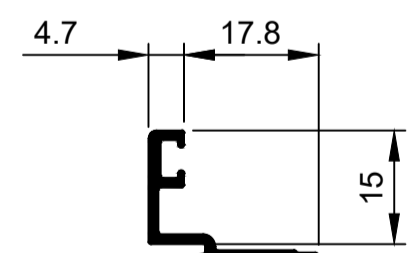

TSD022
Interlocker Screw-on
Ix: 0.545cm⁴

TSD008
Cover Sill
Ix: 6.789cm⁴

TSF026
Bead Angled
Ix: 0.125cm⁴

TSF027
Bead Angled Multi 13mm Gap
Ix: 0.141cm⁴

TSF028
Bead Square
Ix: 0.244cm⁴

Please Note:
See KELL Aluminium DG32 Wall Chart for bigger door panels and profiles for up to 32mm thick glass.