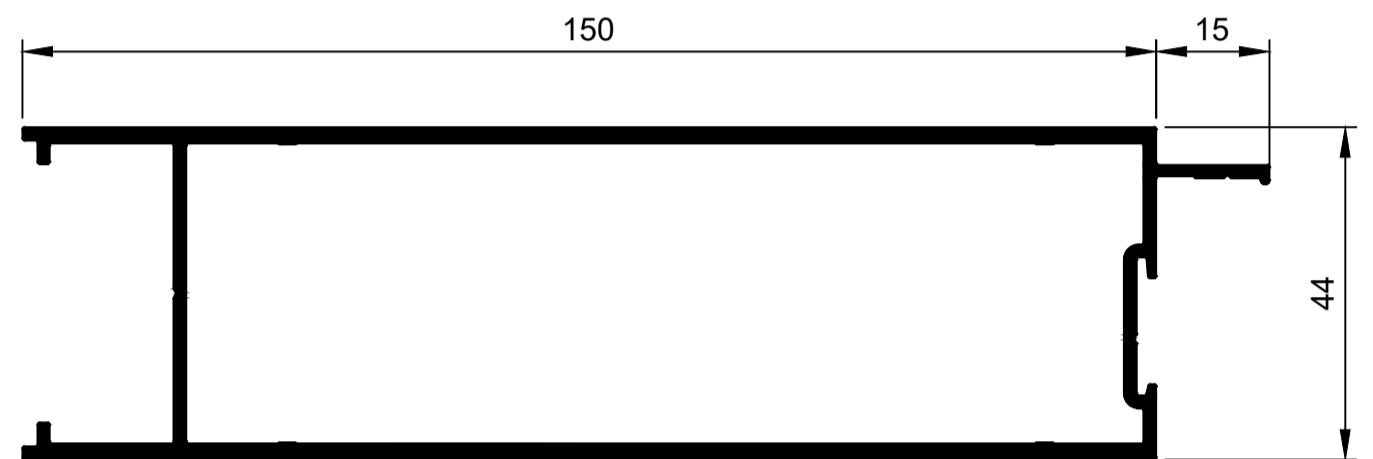

HD Sliding Door System.

TSF018
Stile Door 45mm R1
Ix: 8.414cm⁴

TSF019
Stile Door 60mm R11
Ix: 10.269cm⁴

TSF043
Stile Door 60mm R11 Aluc X
Ix: 9.121cm⁴

TSF020
Stile Door 90mm R9
Ix: 14.878cm⁴

TSF014
Sill 150mm R6
Ix: 31.115cm⁴