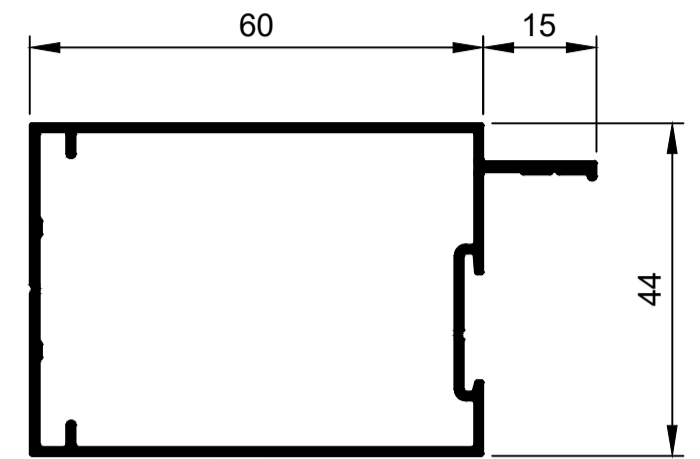

HD Sliding Door System.

TSF018
Stile Door 45mm R1
Ix: 8.414cm⁴

TSF019
Stile Door 60mm R11
Ix: 10.269cm⁴

TSF043
Stile Door 60mm R11 Aluc X
Ix: 9.121cm⁴

TSF020
Stile Door 90mm R9
Ix: 14.878cm⁴

TSF014
Sill 150mm R6
Ix: 31.115cm⁴