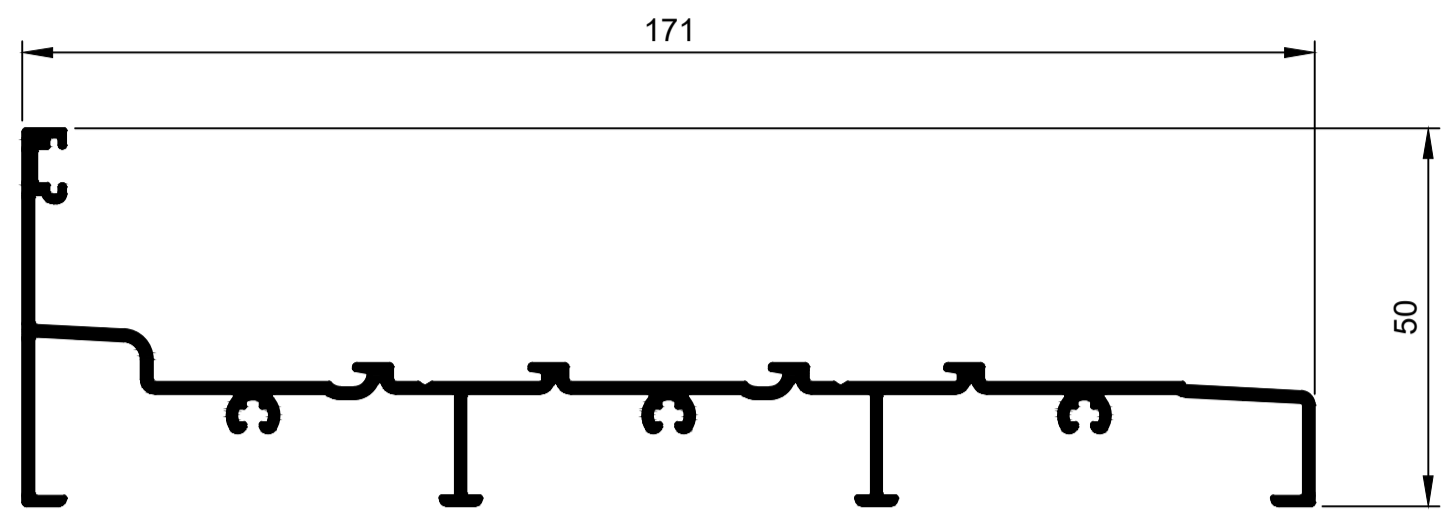

HD Sliding Door System.

KSD001
Sill Double KELL
Ix: 65.225cm⁴

KSD002
Sill Triple KELL
Ix: 177.858cm⁴

KSD004
Head Quadruple KELL
Ix: 546.062cm⁴

KSD005
Jamb Quadruple KELL
Ix: 572.726cm⁴

KSD006
Sill Quadruple KELL
Ix: 435.561cm⁴

KSD003
Adaptor Sill KELL
Ix: 0.111cm⁴

Please Note:
See KELL Aluminium DG32 Wall Chart for bigger door panels and profiles for up to 32mm thick glass.

© Copyright 2021 KELL Aluminium Profiles
All rights reserved