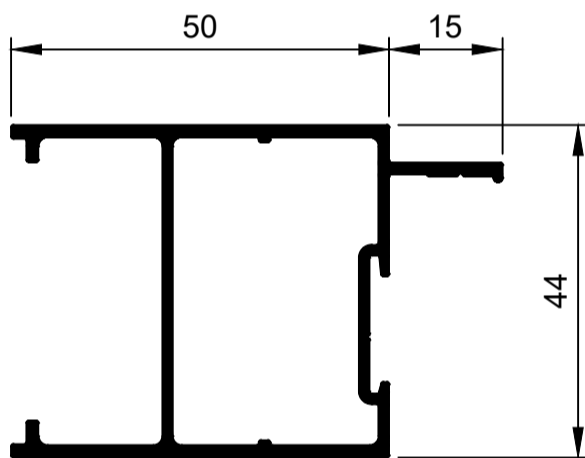

HD Sliding Door System.

TSF018
Stile Door 45mm R1
Ix: 8.414cm⁴

TSF019
Stile Door 60mm R11
Ix: 10.269cm⁴

TSF043
Stile Door 60mm R11 Aluc X
Ix: 9.121cm⁴

TSF020
Stile Door 90mm R9
Ix: 14.878cm⁴

TSF014
Sill 150mm R6
Ix: 31.115cm⁴

TSF012
Sill 50mm R7
Ix: 10.246cm⁴

TSF013
Sill 85mm R4
Ix: 15.069cm⁴

TSF042
Sill 85mm R4 Aluc X
Ix: 12.410cm⁴

TSD012
Stile Meet 39mm
Ix: 9.592cm⁴

TSD013
Stile Meet 65mm
Ix: 20.147cm⁴

TSD014
Stile Meet 90mm
Ix: 26.463cm⁴