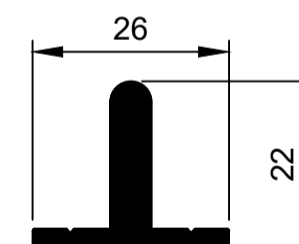

TSD016
Interlocker 90mm Slide
Ix: 35.525cm⁴

TSD019
Interlocker 90mm Slide
Ix: 35.773cm⁴

TSD007
Adaptor Jamb
Ix: 9.316cm⁴

TSD009
Cover Head
Ix: 2.439cm⁴

TSD010
TRACK 10MM
Ix: 0.369cm⁴

W31594
TRACK 10MM
Ix: 0.387cm⁴

TSD022
Interlocker Screw-on
Ix: 0.545cm⁴

TSD008
Cover Sill
Ix: 6.789cm⁴

TSF026
Bead Angled
Ix: 0.125cm⁴

TSF027
Bead Angled Multi 13mm Gap
Ix: 0.141cm⁴

TSF028
Bead Square
Ix: 0.244cm⁴

Please Note:
See KELL Aluminium DG32 Wall Chart for bigger door panels and profiles for up to 32mm thick glass.