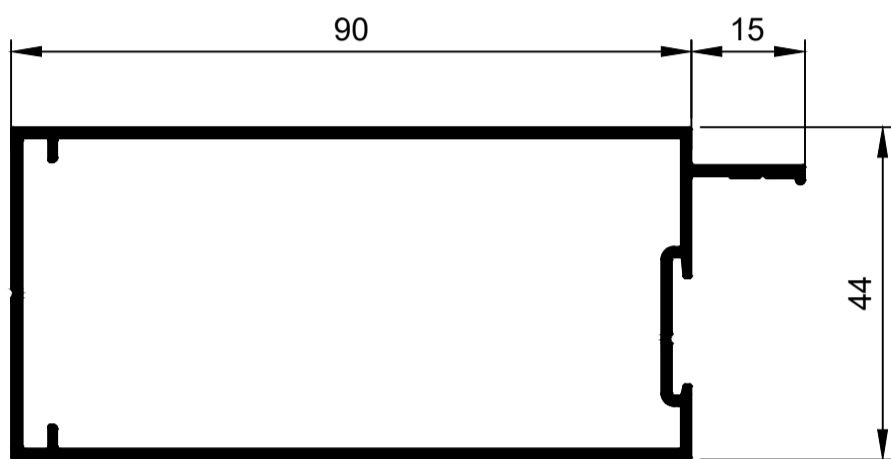

HD Sliding Door System.

TSF018
Stile Door 45mm R1
Ix: 8.414cm⁴

TSF019
Stile Door 60mm R11
Ix: 10.269cm⁴

TSF043
Stile Door 60mm R11 Aluc X
Ix: 9.121cm⁴

TSF020
Stile Door 90mm R9
Ix: 14.878cm⁴

TSF014
Sill 150mm R6
Ix: 31.115cm⁴