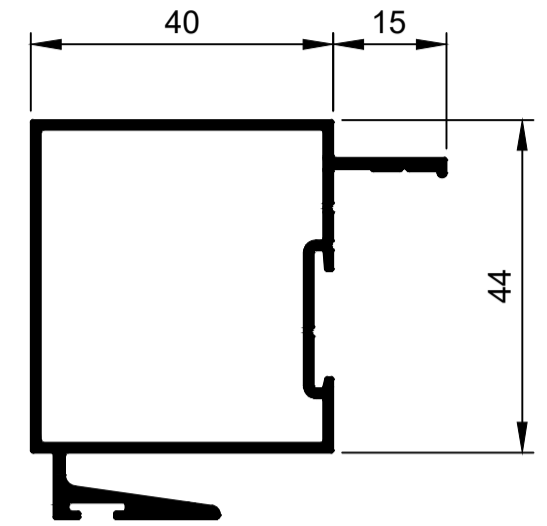

TSD018
Interlocker 40mm Fix
Ix: 8.920cm⁴

TSD026
Interlocker 40mm Slide Aluc X
Ix: 7.868cm⁴

TSD027
Interlocker 40mm Slide Aluc X
Ix: 8.272cm⁴

TSD017
Interlocker 65mm Slide
Ix: 27.694cm⁴

TSD020
Interlocker 65mm Slide
Ix: 28.031cm⁴