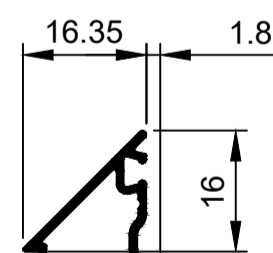

TSD022
Interlocker Screw-on
Ix: 0.545cm⁴

TSD008
Cover Sill
Ix: 6.789cm⁴

TSF026
Bead Angled
Ix: 0.125cm⁴

TSF027
Bead Angled Multi 13mm Gap
Ix: 0.141cm⁴

TSF028
Bead Square
Ix: 0.244cm⁴

Please Note:
See KELL Aluminium DG32 Wall Chart for bigger door panels and profiles for up to 32mm thick glass.