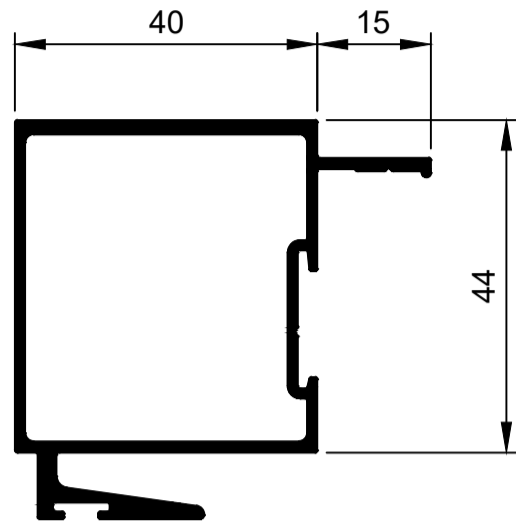

TSD018
Interlocker 40mm Fix
Ix: 8.920cm⁴

TSD026
Interlocker 40mm Slide Aluc X
Ix: 7.868cm⁴

TSD027
Interlocker 40mm Slide Aluc X
Ix: 8.272cm⁴

TSD017
Interlocker 65mm Slide
Ix: 27.694cm⁴

TSD020
Interlocker 65mm Slide
Ix: 28.031cm⁴