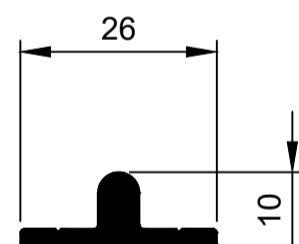

TSD016
Interlocker 90mm Slide
Ix: 35.525cm⁴

TSD019
Interlocker 90mm Slide
Ix: 35.773cm⁴

TSD007
Adaptor Jamb
Ix: 9.316cm⁴

TSD009
Cover Head
Ix: 2.439cm⁴

TSD010
TRACK 10MM
Ix: 0.369cm⁴

W31594
TRACK 10MM
Ix: 0.387cm⁴

TSD022
Interlocker Screw-on
Ix: 0.545cm⁴

TSD008
Cover Sill
Ix: 6.789cm⁴

TSF026
Bead Angled
Ix: 0.125cm⁴

TSF027
Bead Angled Multi 13mm Gap
Ix: 0.141cm⁴

TSF028
Bead Square
Ix: 0.244cm⁴

Please Note:
See KELL Innovations DG32 Wall Chart for bigger door panels and profile for up to 32mm thick glass.