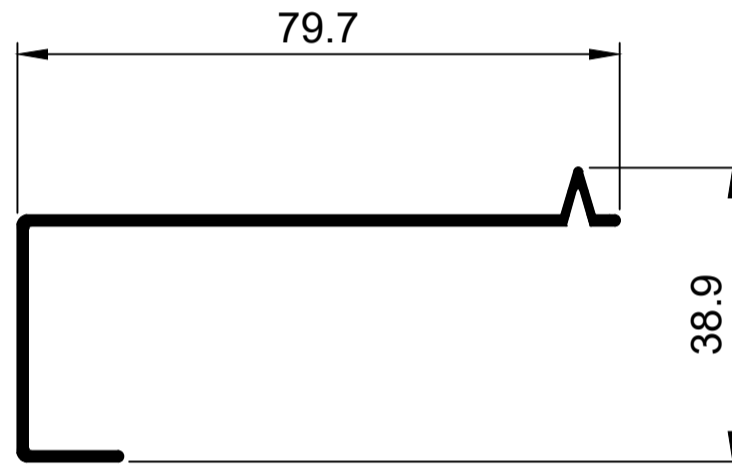

Garage Door Profiles.

TGD001
Bottom Channel
Ix: 0.719cm⁴

TGD002
Intermediate
Ix: 0.038cm⁴

TGD003
End Cap
Ix: 2.383cm⁴

TGD004
Slat
Ix: 3.309cm⁴

TGD005
Slat Aluc X
Ix: 2.714cm⁴

© Copyright 2021 Aluconnect
All rights reserved