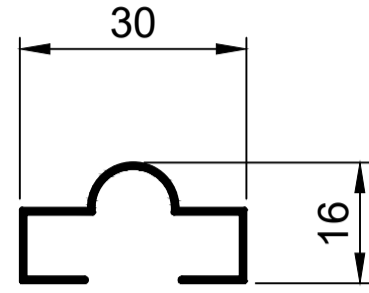

Garage Door Profiles.

TGD001
Bottom Channel
Ix: 0.719cm⁴

TGD002
Intermediate
Ix: 0.038cm⁴

TGD003
End Cap
Ix: 2.383cm⁴

TGD004
Slat
Ix: 3.309cm⁴

TGD005
Slat Aluc X
Ix: 2.714cm⁴

© Copyright 2021 Aluconnect
All rights reserved