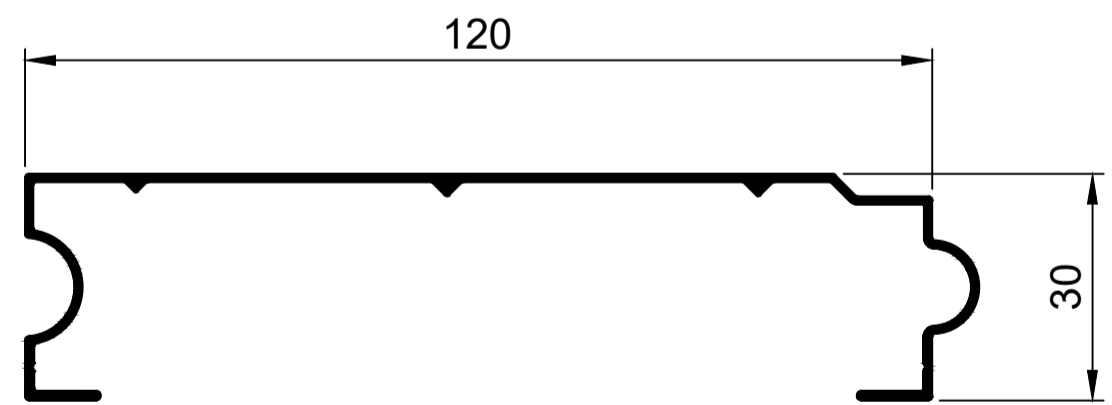

Garage Door Profiles.

TGD001
Bottom Channel
Ix: 0.719cm⁴

TGD002
Intermediate
Ix: 0.038cm⁴

TGD003
End Cap
Ix: 2.383cm⁴

TGD004
Slat
Ix: 3.309cm⁴

TGD005
Slat Aluc X
Ix: 2.714cm⁴

© Copyright 2021 Aluconnect
All rights reserved