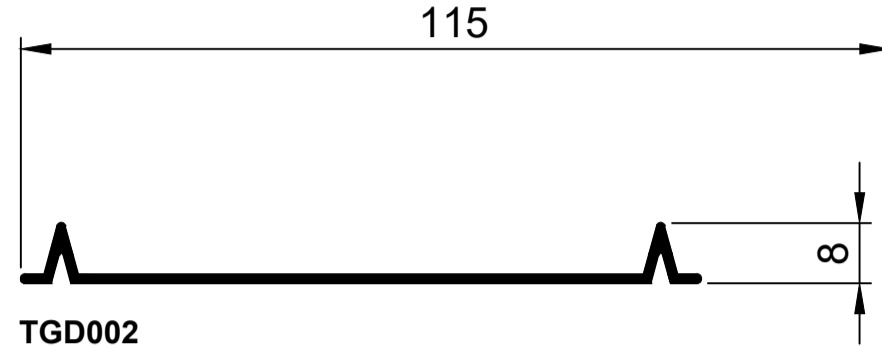

Garage Door Profiles.

TGD001
Bottom Channel
Ix: 0.719cm⁴

TGD002
Intermediate
Ix: 0.038cm⁴

TGD003
End Cap
Ix: 2.383cm⁴

TGD004
Slat
Ix: 3.309cm⁴

TGD005
Slat Aluc X
Ix: 2.714cm⁴

© Copyright 2021 Aluconnect
All rights reserved