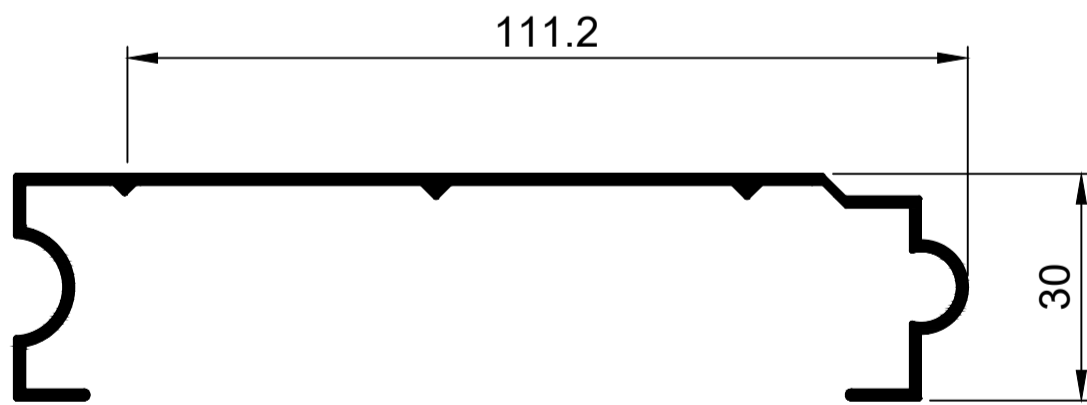

Garage Door Profiles.

TGD001
Bottom Channel
Ix: 0.719cm⁴

TGD002
Intermediate
Ix: 0.038cm⁴

TGD003
End Cap
Ix: 2.383cm⁴

TGD004
Slat
Ix: 3.309cm⁴

TGD005
Slat Aluc X
Ix: 2.714cm⁴

© Copyright 2021 Aluconnect
All rights reserved