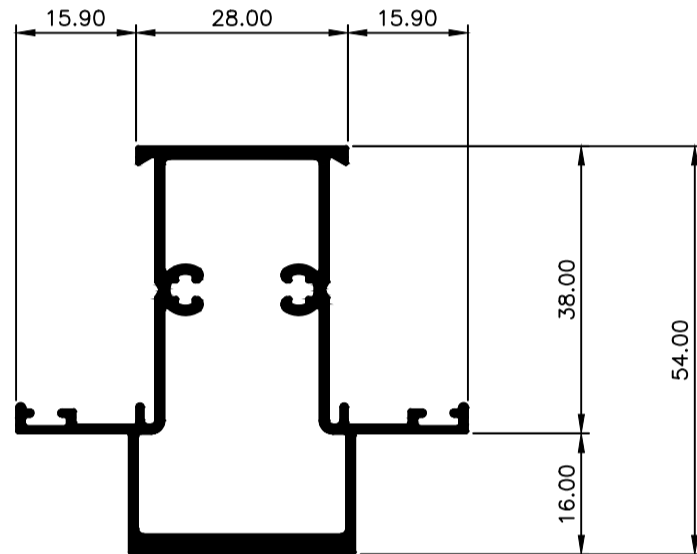

Casement Window System.

TCW3801
Frame 38mm
Ix: 4.668cm⁴

TCW3809
Frame 70mm
Ix: 17.575cm⁴

TCW3802
Mullion 38mm
Ix: 5.159cm⁴

TCW3810
Mullion 54mm
Ix: 11.745cm⁴

TCW3803
Mullion 76mm
Ix: 28.199cm⁴

TCW3801
Frame 30.5mm H
Ix: 2.769cm⁴

TCW3804
Sash
Ix: 2.769cm⁴

TCW3807
38 Bead Angled Multi 13mm Gap
Ix: 0.548cm⁴

TCW3808
38 Bead DG 32mm Gap
Ix: 0.910cm⁴

© Copyright 2021 Aluconnect
All rights reserved

Aluconnect reserves the right to make changes without notice.