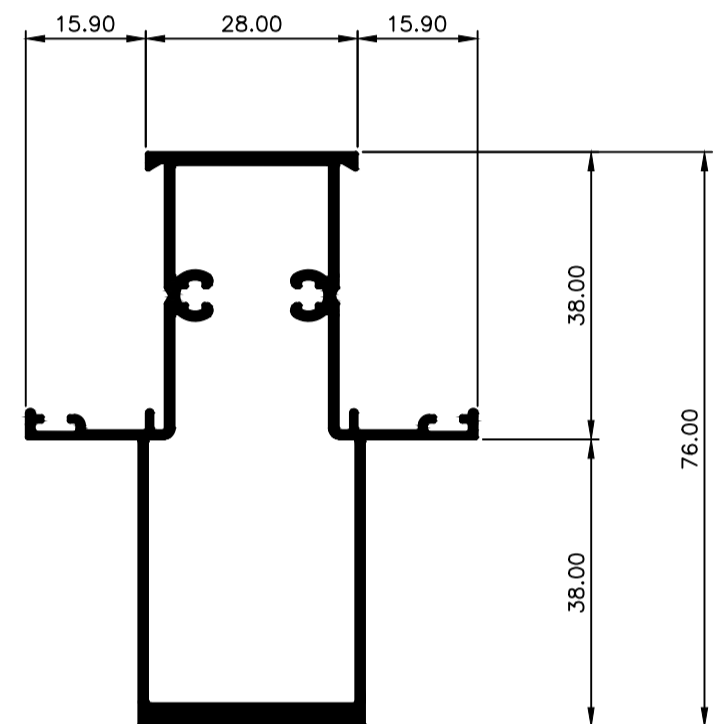

Casement Window System.

TCW3801
Frame 38mm
Ix: 4.668cm⁴

TCW3809
Frame 70mm
Ix: 17.575cm⁴

TCW3802
Mullion 38mm
Ix: 5.159cm⁴

TCW3810
Mullion 54mm
Ix: 11.745cm⁴

TCW3803
Mullion 76mm
Ix: 28.199cm⁴

TCW3801
Frame 30.5mm H
Ix: 2.769cm⁴

TCW3804
Sash
Ix: 2.769cm⁴

TCW3807
38 Bead Angled Multi 13mm Gap
Ix: 0.548cm⁴

TCW3808
38 Bead DG 32mm Gap
Ix: 0.910cm⁴

© Copyright 2021 Aluconnect
All rights reserved

Aluconnect reserves the right to make changes without notice.