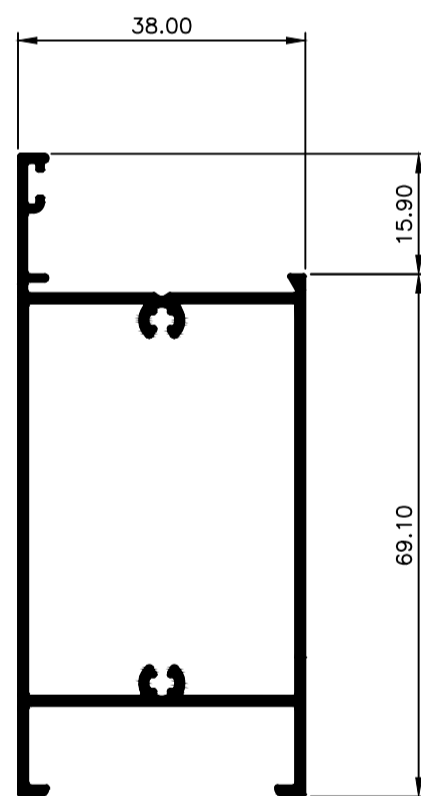

Casement Window System.

TCW3801
Frame 38mm
Ix: 4.668cm⁴

TCW3809
Frame 70mm
Ix: 17.575cm⁴

TCW3802
Mullion 38mm
Ix: 5.159cm⁴

TCW3810
Mullion 54mm
Ix: 11.745cm⁴

TCW3803
Mullion 76mm
Ix: 28.199cm⁴

TCW3801
Frame 30.5mm H
Ix: 2.769cm⁴

TCW3804
Sash
Ix: 2.769cm⁴

TCW3807
38 Bead Angled Multi 13mm Gap
Ix: 0.548cm⁴

TCW3808
38 Bead DG 32mm Gap
Ix: 0.910cm⁴

© Copyright 2021 Aluconnect
All rights reserved

Aluconnect reserves the right to make changes without notice.