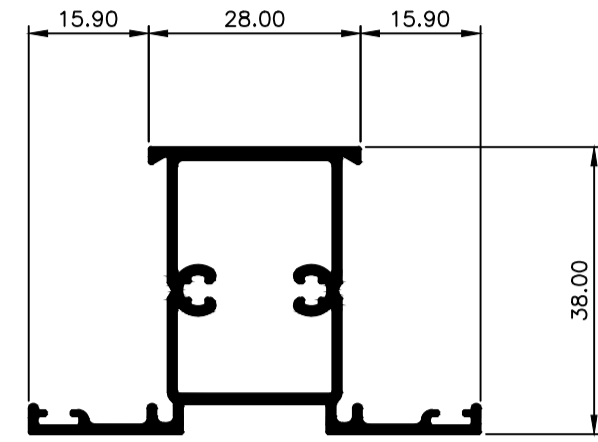

Casement Window System.

TCW3801
Frame 38mm
Ix: 4.668cm⁴

TCW3809
Frame 70mm
Ix: 17.575cm⁴

TCW3802
Mullion 38mm
Ix: 5.159cm⁴

TCW3810
Mullion 54mm
Ix: 11.745cm⁴

TCW3803
Mullion 76mm
Ix: 28.199cm⁴

TCW3801
Frame 30.5mm H
Ix: 2.769cm⁴

TCW3804
Sash
Ix: 2.769cm⁴

TCW3807
38 Bead Angled Multi 13mm Gap
Ix: 0.548cm⁴

TCW3808
38 Bead DG 32mm Gap
Ix: 0.910cm⁴

© Copyright 2021 Aluconnect
All rights reserved

Aluconnect reserves the right to make changes without notice.