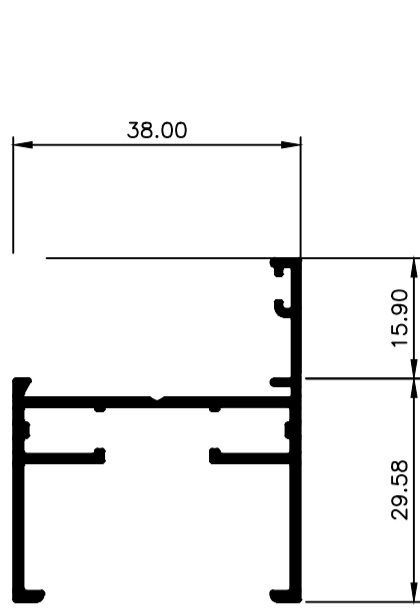

Casement Window System.

TCW3801
Frame 38mm
Ix: 4.668cm⁴

TCW3809
Frame 70mm
Ix: 17.575cm⁴

TCW3802
Mullion 38mm
Ix: 5.159cm⁴

TCW3810
Mullion 54mm
Ix: 11.745cm⁴

TCW3803
Mullion 76mm
Ix: 28.199cm⁴

TCW3801
Frame 30.5mm H
Ix: 2.769cm⁴

TCW3804
Sash
Ix: 2.769cm⁴

TCW3807
38 Bead Angled Multi 13mm Gap
Ix: 0.548cm⁴

TCW3808
38 Bead DG 32mm Gap
Ix: 0.910cm⁴

© Copyright 2021 Aluconnect
All rights reserved

Aluconnect reserves the right to make changes without notice.