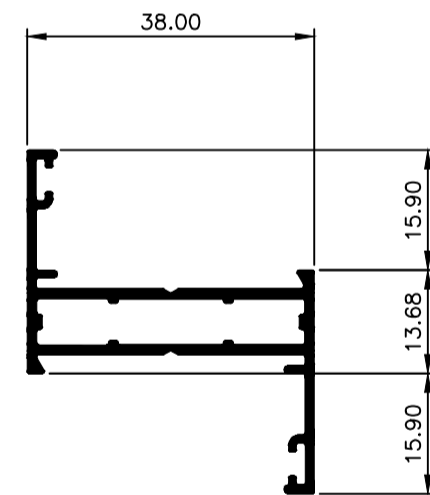

Casement Window System.

TCW3801
Frame 38mm
Ix: 4.668cm⁴

TCW3809
Frame 70mm
Ix: 17.575cm⁴

TCW3802
Mullion 38mm
Ix: 5.159cm⁴

TCW3810
Mullion 54mm
Ix: 11.745cm⁴

TCW3803
Mullion 76mm
Ix: 28.199cm⁴

TCW3801
Frame 30.5mm H
Ix: 2.769cm⁴

TCW3804
Sash
Ix: 2.769cm⁴

TCW3807
38 Bead Angled Multi 13mm Gap
Ix: 0.548cm⁴

TCW3808
38 Bead DG 32mm Gap
Ix: 0.910cm⁴

© Copyright 2021 Aluconnect
All rights reserved

Aluconnect reserves the right to make changes without notice.