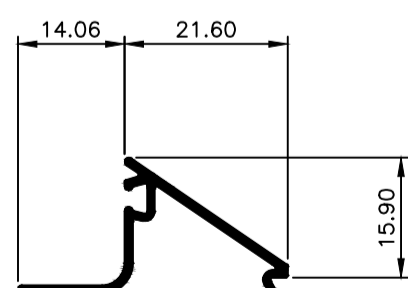

Casement Window System.

TCW3801
Frame 38mm
Ix: 4.668cm⁴

TCW3809
Frame 70mm
Ix: 17.575cm⁴

TCW3802
Mullion 38mm
Ix: 5.159cm⁴

TCW3810
Mullion 54mm
Ix: 11.745cm⁴

TCW3803
Mullion 76mm
Ix: 28.199cm⁴

TCW3801
Frame 30.5mm H
Ix: 2.769cm⁴

TCW3804
Sash
Ix: 2.769cm⁴

TCW3807
38 Bead Angled Multi 13mm Gap
Ix: 0.548cm⁴

TCW3808
38 Bead DG 32mm Gap
Ix: 0.910cm⁴

© Copyright 2021 Aluconnect
All rights reserved

Aluconnect reserves the right to make changes without notice.