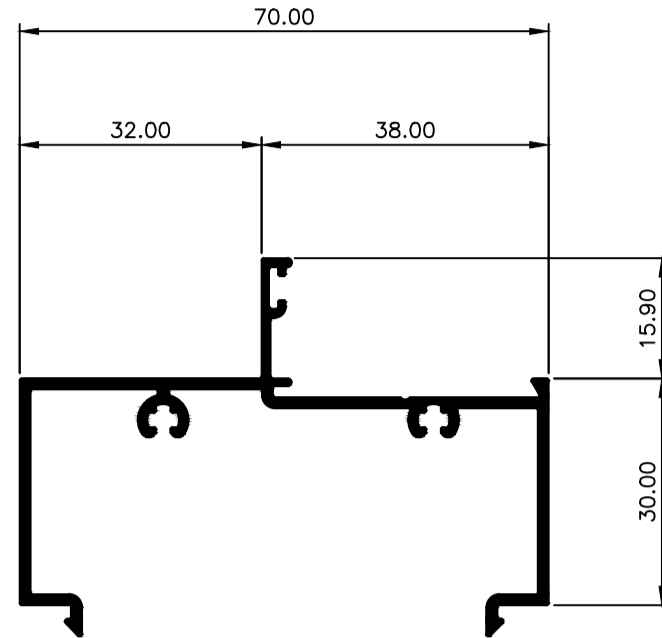

Casement Window System.

TCW3801
Frame 38mm
Ix: 4.668cm⁴

TCW3809
Frame 70mm
Ix: 17.575cm⁴

TCW3802
Mullion 38mm
Ix: 5.159cm⁴

TCW3810
Mullion 54mm
Ix: 11.745cm⁴

TCW3803
Mullion 76mm
Ix: 28.199cm⁴

TCW3801
Frame 30.5mm H
Ix: 2.769cm⁴

TCW3804
Sash
Ix: 2.769cm⁴

TCW3807
38 Bead Angled Multi 13mm Gap
Ix: 0.548cm⁴

TCW3808
38 Bead DG 32mm Gap
Ix: 0.910cm⁴

© Copyright 2021 Aluconnect
All rights reserved

Aluconnect reserves the right to make changes without notice.