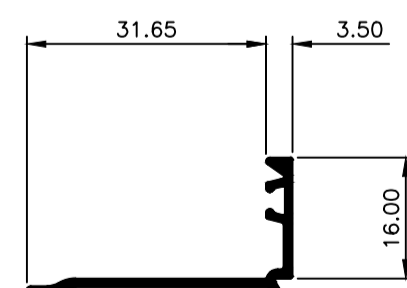

Casement Window System.

TCW3801
Frame 38mm
Ix: 4.668cm⁴

TCW3809
Frame 70mm
Ix: 17.575cm⁴

TCW3802
Mullion 38mm
Ix: 5.159cm⁴

TCW3810
Mullion 54mm
Ix: 11.745cm⁴

TCW3803
Mullion 76mm
Ix: 28.199cm⁴

TCW3801
Frame 30.5mm H
Ix: 2.769cm⁴

TCW3804
Sash
Ix: 2.769cm⁴

TCW3807
38 Bead Angled Multi 13mm Gap
Ix: 0.548cm⁴

TCW3808
38 Bead DG 32mm Gap
Ix: 0.910cm⁴

© Copyright 2021 Aluconnect
All rights reserved

Aluconnect reserves the right to make changes without notice.