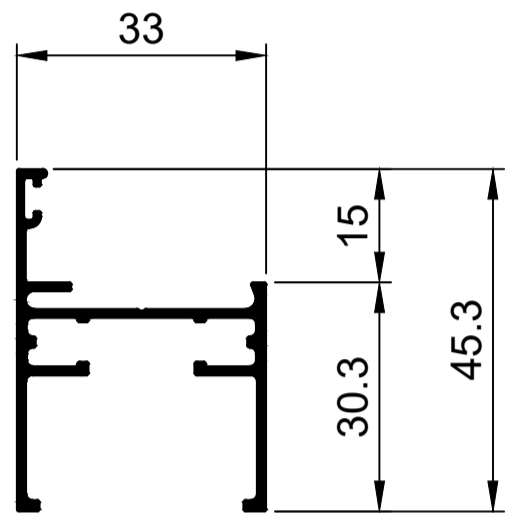

Casement Window System.

TCW3401
Frame 34mm
Ix: 3.337cm⁴

TCW3402
Mullion 34mm
Ix: 3.448cm⁴

TCW3403
Sash
Ix: 3.154cm⁴

TCW3404
Bead Angled Multi 13mm Gap
Ix: 0.173cm⁴

© Copyright 2021 Aluconnect
All rights reserved