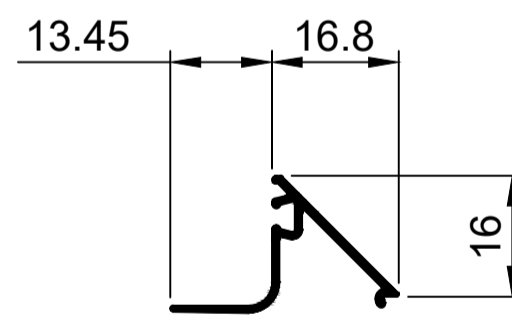

Casement Window System.

TCW3401
Frame 34mm
Ix: 3.337cm⁴

TCW3402
Mullion 34mm
Ix: 3.448cm⁴

TCW3403
Sash
Ix: 3.154cm⁴

TCW3404
Bead Angled Multi 13mm Gap
Ix: 0.173cm⁴

© Copyright 2021 Aluconnect
All rights reserved