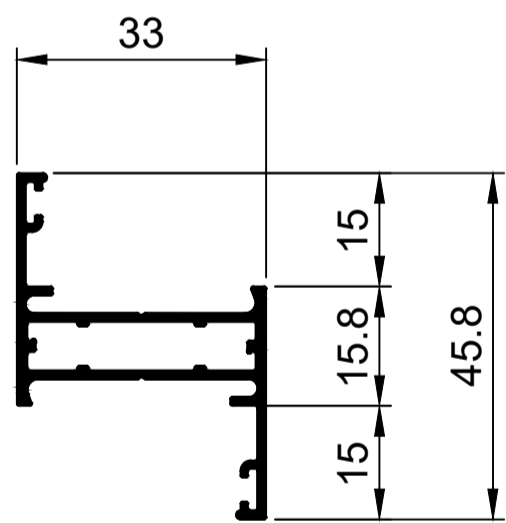

Casement Window System.

TCW3401
Frame 34mm
Ix: 3.337cm⁴

TCW3402
Mullion 34mm
Ix: 3.448cm⁴

TCW3403
Sash
Ix: 3.154cm⁴

TCW3404
Bead Angled Multi 13mm Gap
Ix: 0.173cm⁴

© Copyright 2021 Aluconnect
All rights reserved