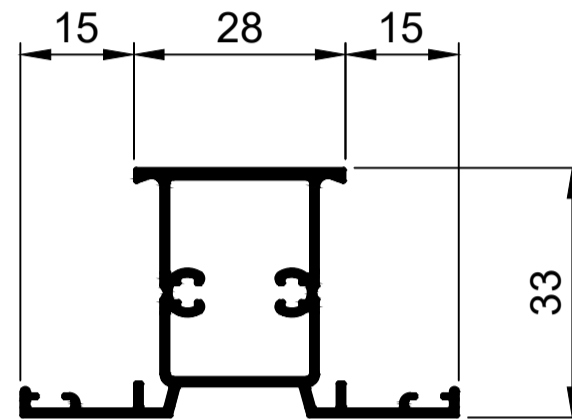

Casement Window System.

TCW3401
Frame 34mm
Ix: 3.337cm⁴

TCW3402
Mullion 34mm
Ix: 3.448cm⁴

TCW3403
Sash
Ix: 3.154cm⁴

TCW3404
Bead Angled Multi 13mm Gap
Ix: 0.173cm⁴

© Copyright 2021 Aluconnect
All rights reserved