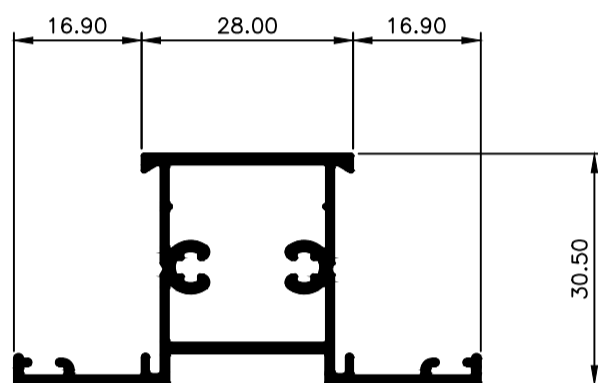

## Casement Window System.

**TCW3022**  
Frame 30.5mm H  
Ix: 2.769cm<sup>4</sup>

**TCW3001**  
Frame 30.5mm  
Ix: 2.732cm<sup>4</sup>

**TCW3002**  
Frame 30.5mm Aluc X  
Ix: 2.369cm<sup>4</sup>

**TCW3003**  
Frame 70mm  
Ix: 17.096cm<sup>4</sup>

**TCW3005**  
Mullin 30.5mm  
Ix: 2.877cm<sup>4</sup>

**TCW3007**  
Mullion 30.5mm Aluc X  
Ix: 2.857cm<sup>4</sup>

**TCW3008**  
Mullion 30.5mm W/Bar  
Ix: 4.050cm<sup>4</sup>

**TCW3020**  
Mullion 54mm  
Ix: 10.505cm<sup>4</sup>

**TCW3021**  
Mullion 70mm  
Ix: 24.043cm<sup>4</sup>

**TCW3010**  
Sash  
Ix: 1.873cm<sup>4</sup>

**TCW3012**  
Sash Aluc X  
Ix: 1.653cm<sup>4</sup>

**TCW3013**  
Bead Angled 4mm Glass  
Ix: 0.272cm<sup>4</sup>

**TCW3014**  
Bead Angled 6mm Glass  
Ix: 0.254cm<sup>4</sup>

**TCW3015**  
Bead Angled Multi 13mm Glass  
Ix: 0.278cm<sup>4</sup>

**TCW3016**  
Bead Double Glaze 20mm  
Ix: 0.420cm<sup>4</sup>

© Copyright 2021 Aluconnect  
All rights reserved