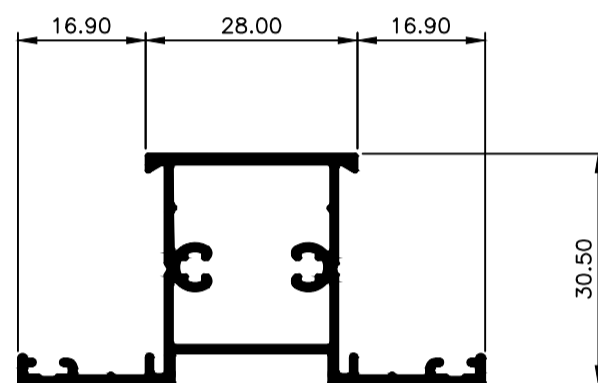

## Casement Window System.

**TCW3022**  
Frame 30.5mm H  
Ix: 2.769cm<sup>4</sup>

**TCW3001**  
Frame 30.5mm  
Ix: 2.732cm<sup>4</sup>

**TCW3002**  
Frame 30.5mm Aluc X  
Ix: 2.369cm<sup>4</sup>

**TCW3003**  
Frame 70mm  
Ix: 17.096cm<sup>4</sup>

**TCW3005**  
Mullin 30.5mm  
Ix: 2.877cm<sup>4</sup>

**TCW3007**  
Mullion 30.5mm Aluc X  
Ix: 2.857cm<sup>4</sup>

**TCW3008**  
Mullion 30.5mm W/Bar  
Ix: 4.050cm<sup>4</sup>

**TCW3020**  
Mullion 54mm  
Ix: 10.505cm<sup>4</sup>

**TCW3021**  
Mullion 70mm  
Ix: 24.043cm<sup>4</sup>

**TCW3010**  
Sash  
Ix: 1.873cm<sup>4</sup>

**TCW3012**  
Sash Aluc X  
Ix: 1.653cm<sup>4</sup>

**TCW3013**  
Bead Angled 4mm Glass  
Ix: 0.272cm<sup>4</sup>

**TCW3014**  
Bead Angled 6mm Glass  
Ix: 0.254cm<sup>4</sup>

**TCW3015**  
Bead Angled Multi 13mm Glass  
Ix: 0.278cm<sup>4</sup>

**TCW3016**  
Bead Double Glaze 20mm  
Ix: 0.420cm<sup>4</sup>

© Copyright 2021 Aluconnect  
All rights reserved