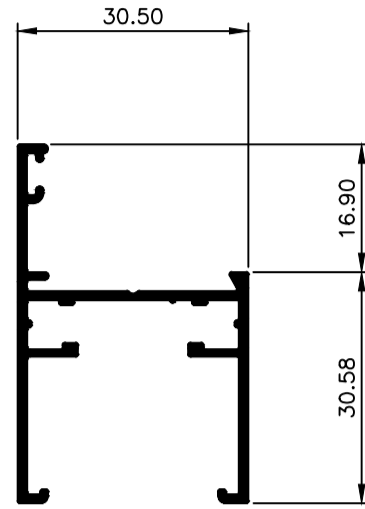

## Casement Window System.

**TCW3022**  
Frame 30.5mm H  
Ix: 2.769cm<sup>4</sup>

**TCW3001**  
Frame 30.5mm  
Ix: 2.732cm<sup>4</sup>

**TCW3002**  
Frame 30.5mm Aluc X  
Ix: 2.369cm<sup>4</sup>

**TCW3003**  
Frame 70mm  
Ix: 17.096cm<sup>4</sup>

**TCW3005**  
Mullin 30.5mm  
Ix: 2.877cm<sup>4</sup>

**TCW3007**  
Mullion 30.5mm Aluc X  
Ix: 2.857cm<sup>4</sup>

**TCW3008**  
Mullion 30.5mm W/Bar  
Ix: 4.050cm<sup>4</sup>

**TCW3020**  
Mullion 54mm  
Ix: 10.505cm<sup>4</sup>

**TCW3021**  
Mullion 70mm  
Ix: 24.043cm<sup>4</sup>

**TCW3010**  
Sash  
Ix: 1.873cm<sup>4</sup>

**TCW3012**  
Sash Aluc X  
Ix: 1.653cm<sup>4</sup>

**TCW3013**  
Bead Angled 4mm Glass  
Ix: 0.272cm<sup>4</sup>

**TCW3014**  
Bead Angled 6mm Glass  
Ix: 0.254cm<sup>4</sup>

**TCW3015**  
Bead Angled Multi 13mm Glass  
Ix: 0.278cm<sup>4</sup>

**TCW3016**  
Bead Double Glaze 20mm  
Ix: 0.420cm<sup>4</sup>

© Copyright 2021 Aluconnect  
All rights reserved