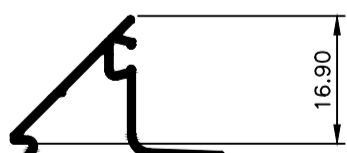

## Casement Window System.

**TCW3022**  
Frame 30.5mm H  
Ix: 2.769cm<sup>4</sup>

**TCW3001**  
Frame 30.5mm  
Ix: 2.732cm<sup>4</sup>

**TCW3002**  
Frame 30.5mm Aluc X  
Ix: 2.369cm<sup>4</sup>

**TCW3003**  
Frame 70mm  
Ix: 17.096cm<sup>4</sup>

**TCW3005**  
Mullin 30.5mm  
Ix: 2.877cm<sup>4</sup>

**TCW3007**  
Mullion 30.5mm Aluc X  
Ix: 2.857cm<sup>4</sup>

**TCW3008**  
Mullion 30.5mm W/Bar  
Ix: 4.050cm<sup>4</sup>

**TCW3020**  
Mullion 54mm  
Ix: 10.505cm<sup>4</sup>

**TCW3021**  
Mullion 70mm  
Ix: 24.043cm<sup>4</sup>

**TCW3010**  
Sash  
Ix: 1.873cm<sup>4</sup>

**TCW3012**  
Sash Aluc X  
Ix: 1.653cm<sup>4</sup>

**TCW3013**  
Bead Angled 4mm Glass  
Ix: 0.272cm<sup>4</sup>