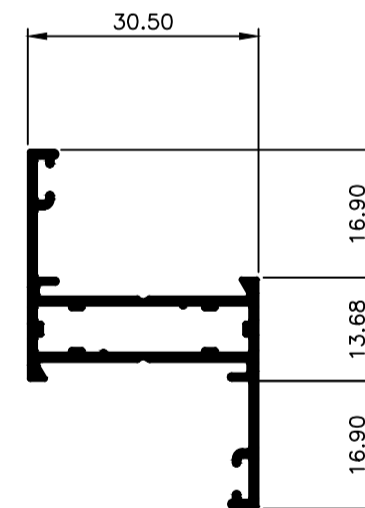

## Casement Window System.

**TCW3022**  
Frame 30.5mm H  
Ix: 2.769cm<sup>4</sup>

**TCW3001**  
Frame 30.5mm  
Ix: 2.732cm<sup>4</sup>

**TCW3002**  
Frame 30.5mm Aluc X  
Ix: 2.369cm<sup>4</sup>

**TCW3003**  
Frame 70mm  
Ix: 17.096cm<sup>4</sup>

**TCW3005**  
Mullin 30.5mm  
Ix: 2.877cm<sup>4</sup>

**TCW3007**  
Mullion 30.5mm Aluc X  
Ix: 2.857cm<sup>4</sup>

**TCW3008**  
Mullion 30.5mm W/Bar  
Ix: 4.050cm<sup>4</sup>

**TCW3020**  
Mullion 54mm  
Ix: 10.505cm<sup>4</sup>

**TCW3021**  
Mullion 70mm  
Ix: 24.043cm<sup>4</sup>

**TCW3010**  
Sash  
Ix: 1.873cm<sup>4</sup>

**TCW3012**  
Sash Aluc X  
Ix: 1.653cm<sup>4</sup>

**TCW3013**  
Bead Angled 4mm Glass  
Ix: 0.272cm<sup>4</sup>

**TCW3014**  
Bead Angled 6mm Glass  
Ix: 0.254cm<sup>4</sup>

**TCW3015**  
Bead Angled Multi 13mm Glass  
Ix: 0.278cm<sup>4</sup>

**TCW3016**  
Bead Double Glaze 20mm  
Ix: 0.420cm<sup>4</sup>

© Copyright 2021 Aluconnect  
All rights reserved