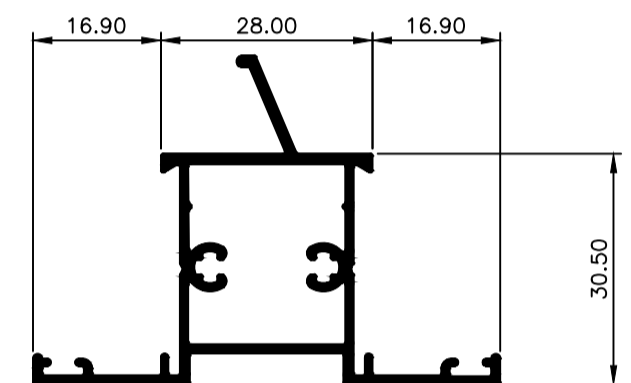

## Casement Window System.

**TCW3022**  
Frame 30.5mm H  
Ix: 2.769cm<sup>4</sup>

**TCW3001**  
Frame 30.5mm  
Ix: 2.732cm<sup>4</sup>

**TCW3002**  
Frame 30.5mm Aluc X  
Ix: 2.369cm<sup>4</sup>

**TCW3003**  
Frame 70mm  
Ix: 17.096cm<sup>4</sup>

**TCW3005**  
Mullin 30.5mm  
Ix: 2.877cm<sup>4</sup>

**TCW3007**  
Mullion 30.5mm Aluc X  
Ix: 2.857cm<sup>4</sup>

**TCW3008**  
Mullion 30.5mm W/Bar  
Ix: 4.050cm<sup>4</sup>

**TCW3020**  
Mullion 54mm  
Ix: 10.505cm<sup>4</sup>

**TCW3021**  
Mullion 70mm  
Ix: 24.043cm<sup>4</sup>

**TCW3010**  
Sash  
Ix: 1.873cm<sup>4</sup>

**TCW3012**  
Sash Aluc X  
Ix: 1.653cm<sup>4</sup>

**TCW3013**  
Bead Angled 4mm Glass  
Ix: 0.272cm<sup>4</sup>

**TCW3014**  
Bead Angled 6mm Glass  
Ix: 0.254cm<sup>4</sup>

**TCW3015**  
Bead Angled Multi 13mm Glass  
Ix: 0.278cm<sup>4</sup>

**TCW3016**  
Bead Double Glaze 20mm  
Ix: 0.420cm<sup>4</sup>

© Copyright 2021 Aluconnect  
All rights reserved