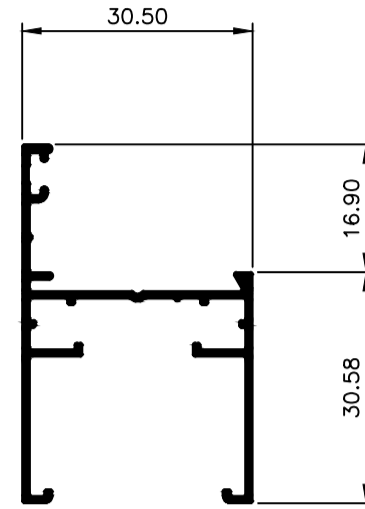

## Casement Window System.

**TCW3022**  
Frame 30.5mm H  
Ix: 2.769cm<sup>4</sup>

**TCW3001**  
Frame 30.5mm  
Ix: 2.732cm<sup>4</sup>

**TCW3002**  
Frame 30.5mm Aluc X  
Ix: 2.369cm<sup>4</sup>

**TCW3003**  
Frame 70mm  
Ix: 17.096cm<sup>4</sup>

**TCW3005**  
Mullin 30.5mm  
Ix: 2.877cm<sup>4</sup>

**TCW3007**  
Mullion 30.5mm Aluc X  
Ix: 2.857cm<sup>4</sup>

**TCW3008**  
Mullion 30.5mm W/Bar  
Ix: 4.050cm<sup>4</sup>

**TCW3020**  
Mullion 54mm  
Ix: 10.505cm<sup>4</sup>

**TCW3021**  
Mullion 70mm  
Ix: 24.043cm<sup>4</sup>

**TCW3010**  
Sash  
Ix: 1.873cm<sup>4</sup>

**TCW3012**  
Sash Aluc X  
Ix: 1.653cm<sup>4</sup>

**TCW3013**  
Bead Angled 4mm Glass  
Ix: 0.272cm<sup>4</sup>

**TCW3014**  
Bead Angled 6mm Glass  
Ix: 0.254cm<sup>4</sup>

**TCW3015**  
Bead Angled Multi 13mm Glass  
Ix: 0.278cm<sup>4</sup>

**TCW3016**  
Bead Double Glaze 20mm  
Ix: 0.420cm<sup>4</sup>

© Copyright 2021 Aluconnect  
All rights reserved