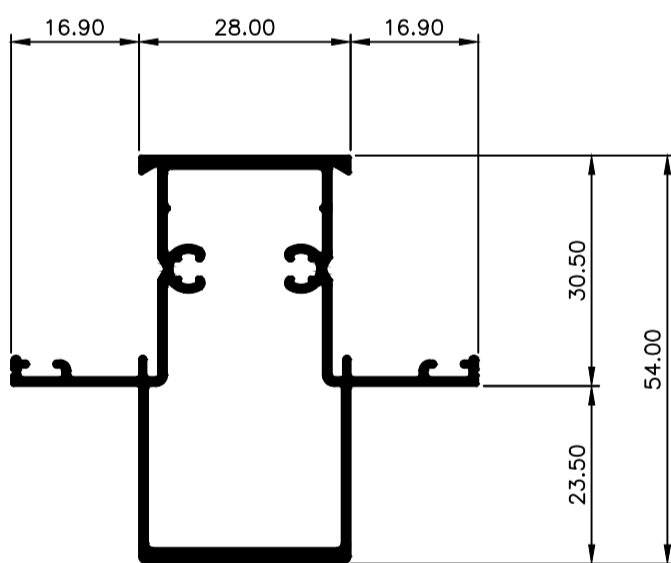

## Casement Window System.

**TCW3022**  
Frame 30.5mm H  
Ix: 2.769cm<sup>4</sup>

**TCW3001**  
Frame 30.5mm  
Ix: 2.732cm<sup>4</sup>

**TCW3002**  
Frame 30.5mm Aluc X  
Ix: 2.369cm<sup>4</sup>

**TCW3003**  
Frame 70mm  
Ix: 17.096cm<sup>4</sup>

**TCW3005**  
Mullin 30.5mm  
Ix: 2.877cm<sup>4</sup>

**TCW3007**  
Mullion 30.5mm Aluc X  
Ix: 2.857cm<sup>4</sup>

**TCW3008**  
Mullion 30.5mm W/Bar  
Ix: 4.050cm<sup>4</sup>

**TCW3020**  
Mullion 54mm  
Ix: 10.505cm<sup>4</sup>

**TCW3021**  
Mullion 70mm  
Ix: 24.043cm<sup>4</sup>

**TCW3010**  
Sash  
Ix: 1.873cm<sup>4</sup>

**TCW3012**  
Sash Aluc X  
Ix: 1.653cm<sup>4</sup>

**TCW3013**  
Bead Angled 4mm Glass  
Ix: 0.272cm<sup>4</sup>

**TCW3014**  
Bead Angled 6mm Glass  
Ix: 0.254cm<sup>4</sup>

**TCW3015**  
Bead Angled Multi 13mm Glass  
Ix: 0.278cm<sup>4</sup>

**TCW3016**  
Bead Double Glaze 20mm  
Ix: 0.420cm<sup>4</sup>

© Copyright 2021 Aluconnect  
All rights reserved