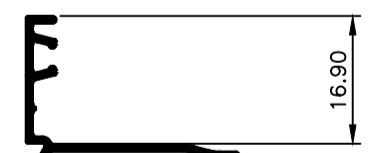

**TCW3021**  
Mullion 70mm  
Ix: 24.043cm<sup>4</sup>

**TCW3010**  
Sash  
Ix: 1.873cm<sup>4</sup>

**TCW3012**  
Sash Aluc X  
Ix: 1.653cm<sup>4</sup>

**TCW3013**  
Bead Angled 4mm Glass  
Ix: 0.272cm<sup>4</sup>

**TCW3014**  
Bead Angled 6mm Glass  
Ix: 0.254cm<sup>4</sup>

**TCW3015**  
Bead Angled Multi 13mm Glass  
Ix: 0.278cm<sup>4</sup>

**TCW3016**  
Bead Double Glaze 20mm  
Ix: 0.420cm<sup>4</sup>

© Copyright 2021 Aluconnect  
All rights reserved