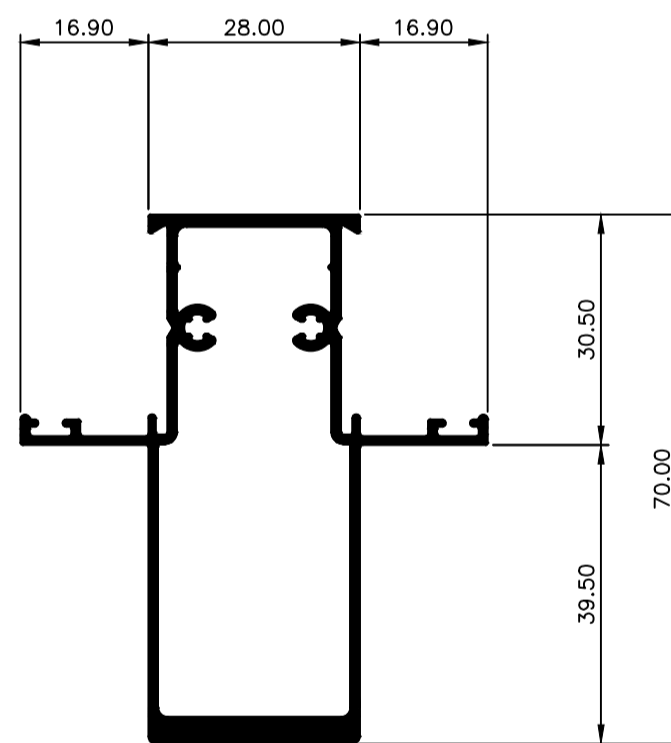

## Casement Window System.

**TCW3022**  
Frame 30.5mm H  
Ix: 2.769cm<sup>4</sup>

**TCW3001**  
Frame 30.5mm  
Ix: 2.732cm<sup>4</sup>

**TCW3002**  
Frame 30.5mm Aluc X  
Ix: 2.369cm<sup>4</sup>

**TCW3003**  
Frame 70mm  
Ix: 17.096cm<sup>4</sup>

**TCW3005**  
Mullin 30.5mm  
Ix: 2.877cm<sup>4</sup>

**TCW3007**  
Mullion 30.5mm Aluc X  
Ix: 2.857cm<sup>4</sup>

**TCW3008**  
Mullion 30.5mm W/Bar  
Ix: 4.050cm<sup>4</sup>

**TCW3020**  
Mullion 54mm  
Ix: 10.505cm<sup>4</sup>

**TCW3021**  
Mullion 70mm  
Ix: 24.043cm<sup>4</sup>

**TCW3010**  
Sash  
Ix: 1.873cm<sup>4</sup>

**TCW3012**  
Sash Aluc X  
Ix: 1.653cm<sup>4</sup>

**TCW3013**  
Bead Angled 4mm Glass  
Ix: 0.272cm<sup>4</sup>

**TCW3014**  
Bead Angled 6mm Glass  
Ix: 0.254cm<sup>4</sup>

**TCW3015**  
Bead Angled Multi 13mm Glass  
Ix: 0.278cm<sup>4</sup>

**TCW3016**  
Bead Double Glaze 20mm  
Ix: 0.420cm<sup>4</sup>

© Copyright 2021 Aluconnect  
All rights reserved