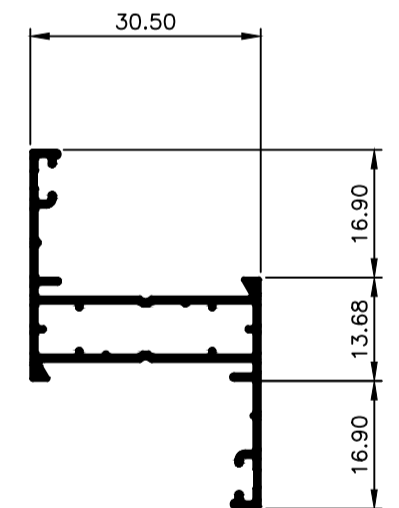

## Casement Window System.

**TCW3022**  
Frame 30.5mm H  
Ix: 2.769cm<sup>4</sup>

**TCW3001**  
Frame 30.5mm  
Ix: 2.732cm<sup>4</sup>

**TCW3002**  
Frame 30.5mm Aluc X  
Ix: 2.369cm<sup>4</sup>

**TCW3003**  
Frame 70mm  
Ix: 17.096cm<sup>4</sup>

**TCW3005**  
Mullin 30.5mm  
Ix: 2.877cm<sup>4</sup>

**TCW3007**  
Mullion 30.5mm Aluc X  
Ix: 2.857cm<sup>4</sup>

**TCW3008**  
Mullion 30.5mm W/Bar  
Ix: 4.050cm<sup>4</sup>

**TCW3020**  
Mullion 54mm  
Ix: 10.505cm<sup>4</sup>

**TCW3021**  
Mullion 70mm  
Ix: 24.043cm<sup>4</sup>

**TCW3010**  
Sash  
Ix: 1.873cm<sup>4</sup>

**TCW3012**  
Sash Aluc X  
Ix: 1.653cm<sup>4</sup>

**TCW3013**  
Bead Angled 4mm Glass  
Ix: 0.272cm<sup>4</sup>

**TCW3014**  
Bead Angled 6mm Glass  
Ix: 0.254cm<sup>4</sup>

**TCW3015**  
Bead Angled Multi 13mm Glass  
Ix: 0.278cm<sup>4</sup>

**TCW3016**  
Bead Double Glaze 20mm  
Ix: 0.420cm<sup>4</sup>

© Copyright 2021 Aluconnect  
All rights reserved