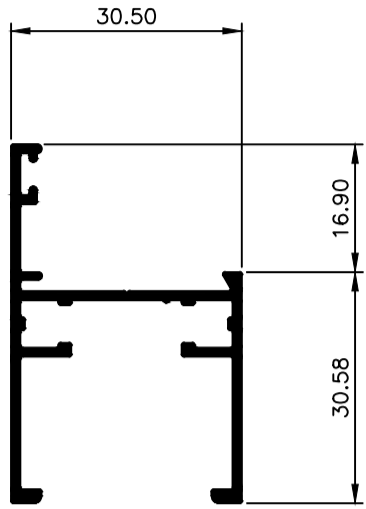

## Casement Window System.

**TCW3022**  
Frame 30.5mm H  
Ix: 2.769cm<sup>4</sup>

**TCW3001**  
Frame 30.5mm  
Ix: 2.732cm<sup>4</sup>

**TCW3002**  
Frame 30.5mm Aluc X  
Ix: 2.369cm<sup>4</sup>

**TCW3003**  
Frame 70mm  
Ix: 17.096cm<sup>4</sup>

**TCW3005**  
Mullin 30.5mm  
Ix: 2.877cm<sup>4</sup>

**TCW3007**  
Mullion 30.5mm Aluc X  
Ix: 2.857cm<sup>4</sup>

**TCW3008**  
Mullion 30.5mm W/Bar  
Ix: 4.050cm<sup>4</sup>

**TCW3020**  
Mullion 54mm  
Ix: 10.505cm<sup>4</sup>

**TCW3021**  
Mullion 70mm  
Ix: 24.043cm<sup>4</sup>

**TCW3010**  
Sash  
Ix: 1.873cm<sup>4</sup>

**TCW3012**  
Sash Aluc X  
Ix: 1.653cm<sup>4</sup>

**TCW3013**  
Bead Angled 4mm Glass  
Ix: 0.272cm<sup>4</sup>

**TCW3014**  
Bead Angled 6mm Glass  
Ix: 0.254cm<sup>4</sup>

**TCW3015**  
Bead Angled Multi 13mm Glass  
Ix: 0.278cm<sup>4</sup>

**TCW3016**  
Bead Double Glaze 20mm  
Ix: 0.420cm<sup>4</sup>

© Copyright 2021 Aluconnect  
All rights reserved