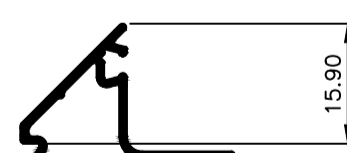

**TCW3021**  
Mullion 70mm  
Ix: 24.043cm<sup>4</sup>

**TCW3010**  
Sash  
Ix: 1.873cm<sup>4</sup>

**TCW3012**  
Sash Aluc X  
Ix: 1.653cm<sup>4</sup>

**TCW3013**  
Bead Angled 4mm Glass  
Ix: 0.272cm<sup>4</sup>

**TCW3014**  
Bead Angled 6mm Glass  
Ix: 0.254cm<sup>4</sup>

**TCW3015**  
Bead Angled Multi 13mm Glass  
Ix: 0.278cm<sup>4</sup>

**TCW3016**  
Bead Double Glaze 20mm  
Ix: 0.420cm<sup>4</sup>

© Copyright 2021 Aluconnect  
All rights reserved