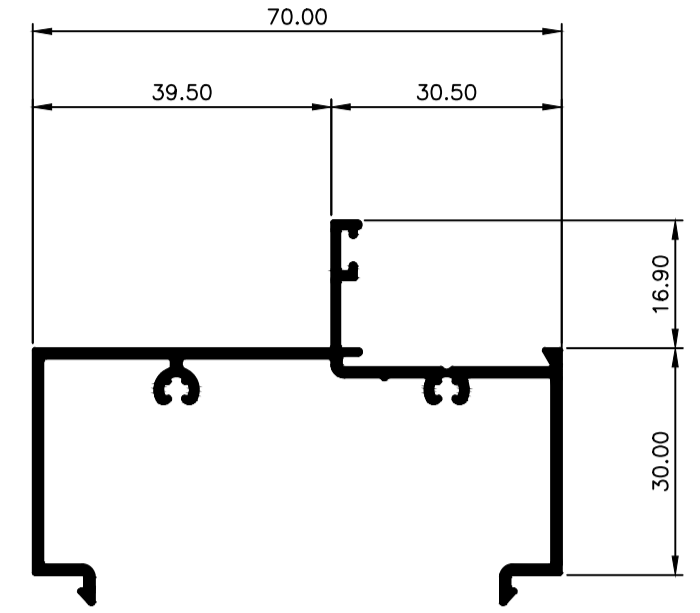

## Casement Window System.

**TCW3022**  
Frame 30.5mm H  
Ix: 2.769cm<sup>4</sup>

**TCW3001**  
Frame 30.5mm  
Ix: 2.732cm<sup>4</sup>

**TCW3002**  
Frame 30.5mm Aluc X  
Ix: 2.369cm<sup>4</sup>

**TCW3003**  
Frame 70mm  
Ix: 17.096cm<sup>4</sup>

**TCW3005**  
Mullin 30.5mm  
Ix: 2.877cm<sup>4</sup>

**TCW3007**  
Mullion 30.5mm Aluc X  
Ix: 2.857cm<sup>4</sup>

**TCW3008**  
Mullion 30.5mm W/Bar  
Ix: 4.050cm<sup>4</sup>

**TCW3020**  
Mullion 54mm  
Ix: 10.505cm<sup>4</sup>

**TCW3021**  
Mullion 70mm  
Ix: 24.043cm<sup>4</sup>

**TCW3010**  
Sash  
Ix: 1.873cm<sup>4</sup>

**TCW3012**  
Sash Aluc X  
Ix: 1.653cm<sup>4</sup>

**TCW3013**  
Bead Angled 4mm Glass  
Ix: 0.272cm<sup>4</sup>

**TCW3014**  
Bead Angled 6mm Glass  
Ix: 0.254cm<sup>4</sup>

**TCW3015**  
Bead Angled Multi 13mm Glass  
Ix: 0.278cm<sup>4</sup>

**TCW3016**  
Bead Double Glaze 20mm  
Ix: 0.420cm<sup>4</sup>

© Copyright 2021 Aluconnect  
All rights reserved