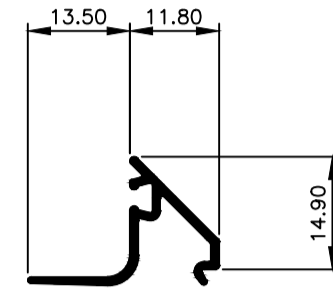

## Casement Window System.

**TCW2801**  
Frame 28mm  
Ix: 2.126cm<sup>4</sup>

**TCW2801**  
Frame 28mm Aluc X  
Ix: 1.910cm<sup>4</sup>

**TCW2807**  
Bead Angled Multi 13mm Gap  
Ix: 0.142cm<sup>4</sup>

**TCW2805**  
Sash  
Ix: 2.014cm<sup>4</sup>

**TCW2806**  
Sash Aluc X  
Ix: 2.000cm<sup>4</sup>

**TCW2803**  
Mullion 28mm  
Ix: 2.332cm<sup>4</sup>

**TCW2804**  
Mullion 28mm Aluc X  
Ix: 2.234cm<sup>4</sup>

**TCW2819**  
Mullion 54mm  
Ix: 9.588cm<sup>4</sup>

**TCW2810**  
Mullion 54mm Aluc X  
Ix: 9.436cm<sup>4</sup>

© Copyright 2021 Aluconnect Aluminium Profiles  
All rights reserved

Aluconnect Aluminium Profiles reserves the right to make changes without notice.