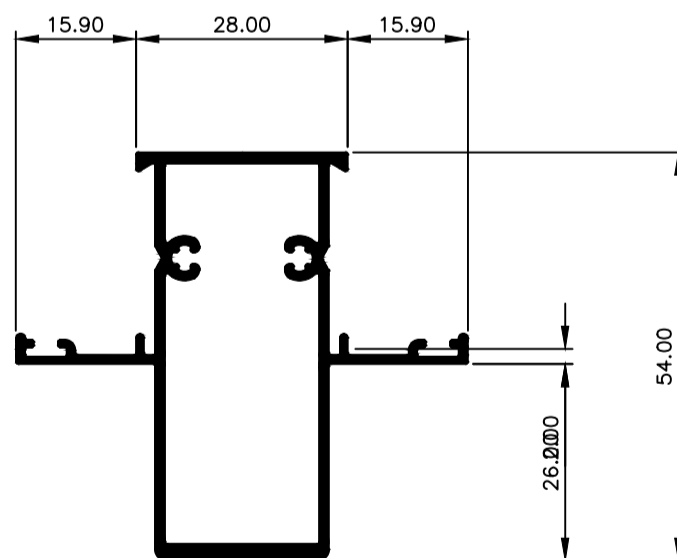

## Casement Window System.

**TCW2801**  
Frame 28mm  
Ix: 2.126cm<sup>4</sup>

**TCW2801**  
Frame 28mm Aluc X  
Ix: 1.910cm<sup>4</sup>

**TCW2807**  
Bead Angled Multi 13mm Gap  
Ix: 0.142cm<sup>4</sup>

**TCW2805**  
Sash  
Ix: 2.014cm<sup>4</sup>

**TCW2806**  
Sash Aluc X  
Ix: 2.000cm<sup>4</sup>

**TCW2803**  
Mullion 28mm  
Ix: 2.332cm<sup>4</sup>

**TCW2804**  
Mullion 28mm Aluc X  
Ix: 2.234cm<sup>4</sup>

**TCW2819**  
Mullion 54mm  
Ix: 9.588cm<sup>4</sup>

**TCW2810**  
Mullion 54mm Aluc X  
Ix: 9.436cm<sup>4</sup>

© Copyright 2021 Aluconnect Aluminium Profiles  
All rights reserved

Aluconnect Aluminium Profiles reserves the right to make changes without notice.