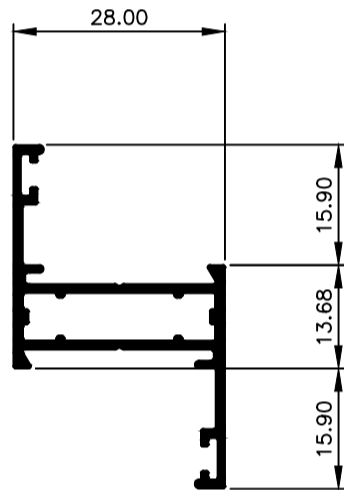

## Casement Window System.

**TCW2801**  
Frame 28mm  
Ix: 2.126cm<sup>4</sup>

**TCW2801**  
Frame 28mm Aluc X  
Ix: 1.910cm<sup>4</sup>

**TCW2807**  
Bead Angled Multi 13mm Gap  
Ix: 0.142cm<sup>4</sup>

**TCW2805**  
Sash  
Ix: 2.014cm<sup>4</sup>

**TCW2806**  
Sash Aluc X  
Ix: 2.000cm<sup>4</sup>

**TCW2803**  
Mullion 28mm  
Ix: 2.332cm<sup>4</sup>

**TCW2804**  
Mullion 28mm Aluc X  
Ix: 2.234cm<sup>4</sup>

**TCW2819**  
Mullion 54mm  
Ix: 9.588cm<sup>4</sup>

**TCW2810**  
Mullion 54mm Aluc X  
Ix: 9.436cm<sup>4</sup>

© Copyright 2021 Aluconnect Aluminium Profiles  
All rights reserved

Aluconnect Aluminium Profiles reserves the right to make changes without notice.