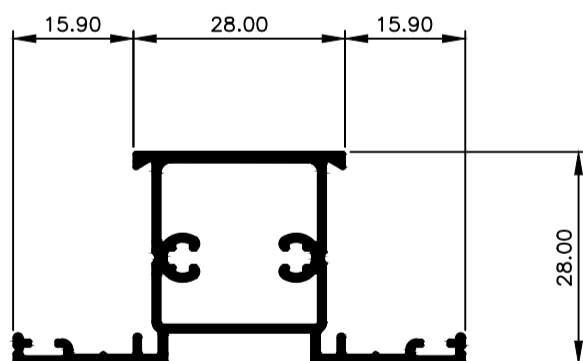

## Casement Window System.

**TCW2801**  
Frame 28mm  
Ix: 2.126cm<sup>4</sup>

**TCW2801**  
Frame 28mm Aluc X  
Ix: 1.910cm<sup>4</sup>

**TCW2807**  
Bead Angled Multi 13mm Gap  
Ix: 0.142cm<sup>4</sup>

**TCW2805**  
Sash  
Ix: 2.014cm<sup>4</sup>

**TCW2806**  
Sash Aluc X  
Ix: 2.000cm<sup>4</sup>

**TCW2803**  
Mullion 28mm  
Ix: 2.332cm<sup>4</sup>

**TCW2804**  
Mullion 28mm Aluc X  
Ix: 2.234cm<sup>4</sup>

**TCW2819**  
Mullion 54mm  
Ix: 9.588cm<sup>4</sup>

**TCW2810**  
Mullion 54mm Aluc X  
Ix: 9.436cm<sup>4</sup>

© Copyright 2021 Aluconnect Aluminium Profiles  
All rights reserved

Aluconnect Aluminium Profiles reserves the right to make changes without notice.