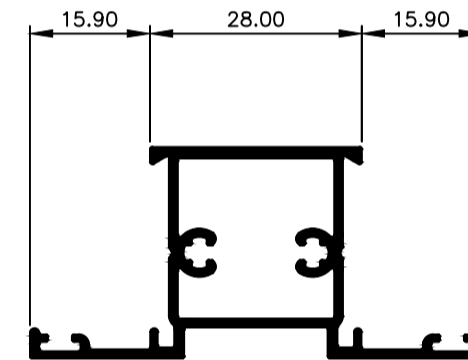

## Casement Window System.

**TCW2801**  
Frame 28mm  
Ix: 2.126cm<sup>4</sup>

**TCW2801**  
Frame 28mm Aluc X  
Ix: 1.910cm<sup>4</sup>

**TCW2807**  
Bead Angled Multi 13mm Gap  
Ix: 0.142cm<sup>4</sup>

**TCW2805**  
Sash  
Ix: 2.014cm<sup>4</sup>

**TCW2806**  
Sash Aluc X  
Ix: 2.000cm<sup>4</sup>

**TCW2803**  
Mullion 28mm  
Ix: 2.332cm<sup>4</sup>

**TCW2804**  
Mullion 28mm Aluc X  
Ix: 2.234cm<sup>4</sup>

**TCW2819**  
Mullion 54mm  
Ix: 9.588cm<sup>4</sup>

**TCW2810**  
Mullion 54mm Aluc X  
Ix: 9.436cm<sup>4</sup>

© Copyright 2021 Aluconnect Aluminium Profiles  
All rights reserved

Aluconnect Aluminium Profiles reserves the right to make changes without notice.