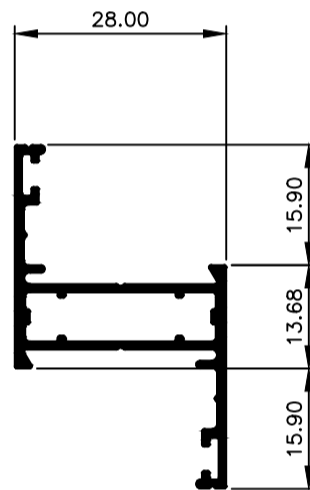

## Casement Window System.

**TCW2801**  
Frame 28mm  
Ix: 2.126cm<sup>4</sup>

**TCW2801**  
Frame 28mm Aluc X  
Ix: 1.910cm<sup>4</sup>

**TCW2807**  
Bead Angled Multi 13mm Gap  
Ix: 0.142cm<sup>4</sup>

**TCW2805**  
Sash  
Ix: 2.014cm<sup>4</sup>

**TCW2806**  
Sash Aluc X  
Ix: 2.000cm<sup>4</sup>

**TCW2803**  
Mullion 28mm  
Ix: 2.332cm<sup>4</sup>

**TCW2804**  
Mullion 28mm Aluc X  
Ix: 2.234cm<sup>4</sup>

**TCW2819**  
Mullion 54mm  
Ix: 9.588cm<sup>4</sup>

**TCW2810**  
Mullion 54mm Aluc X  
Ix: 9.436cm<sup>4</sup>

© Copyright 2021 Aluconnect Aluminium Profiles  
All rights reserved

Aluconnect Aluminium Profiles reserves the right to make changes without notice.