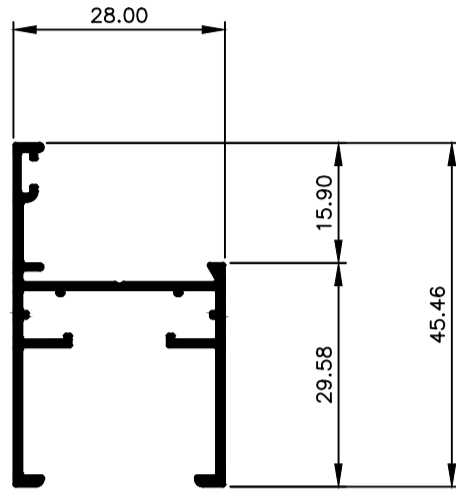

## Casement Window System.

**TCW2801**  
Frame 28mm  
Ix: 2.126cm<sup>4</sup>

**TCW2801**  
Frame 28mm Aluc X  
Ix: 1.910cm<sup>4</sup>

**TCW2807**  
Bead Angled Multi 13mm Gap  
Ix: 0.142cm<sup>4</sup>

**TCW2805**  
Sash  
Ix: 2.014cm<sup>4</sup>

**TCW2806**  
Sash Aluc X  
Ix: 2.000cm<sup>4</sup>

**TCW2803**  
Mullion 28mm  
Ix: 2.332cm<sup>4</sup>

**TCW2804**  
Mullion 28mm Aluc X  
Ix: 2.234cm<sup>4</sup>

**TCW2819**  
Mullion 54mm  
Ix: 9.588cm<sup>4</sup>

**TCW2810**  
Mullion 54mm Aluc X  
Ix: 9.436cm<sup>4</sup>

© Copyright 2021 Aluconnect Aluminium Profiles  
All rights reserved

Aluconnect Aluminium Profiles reserves the right to make changes without notice.