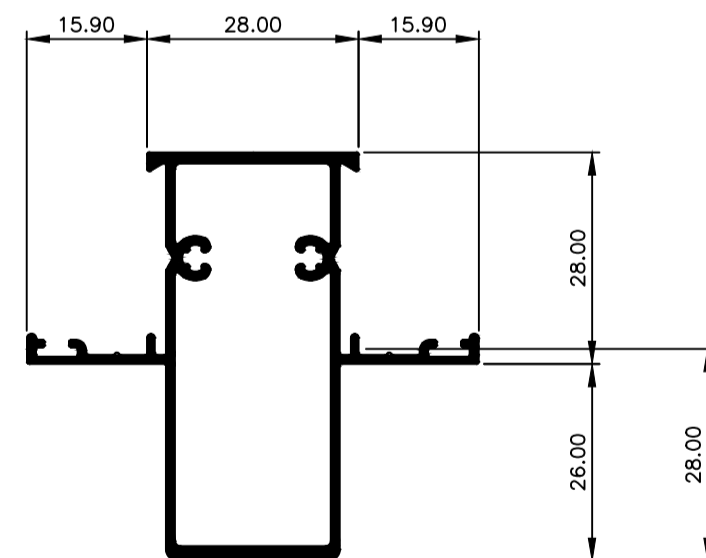

## Casement Window System.

**TCW2801**  
Frame 28mm  
Ix: 2.126cm<sup>4</sup>

**TCW2801**  
Frame 28mm Aluc X  
Ix: 1.910cm<sup>4</sup>

**TCW2807**  
Bead Angled Multi 13mm Gap  
Ix: 0.142cm<sup>4</sup>

**TCW2805**  
Sash  
Ix: 2.014cm<sup>4</sup>

**TCW2806**  
Sash Aluc X  
Ix: 2.000cm<sup>4</sup>

**TCW2803**  
Mullion 28mm  
Ix: 2.332cm<sup>4</sup>

**TCW2804**  
Mullion 28mm Aluc X  
Ix: 2.234cm<sup>4</sup>

**TCW2819**  
Mullion 54mm  
Ix: 9.588cm<sup>4</sup>

**TCW2810**  
Mullion 54mm Aluc X  
Ix: 9.436cm<sup>4</sup>

© Copyright 2021 Aluconnect Aluminium Profiles  
All rights reserved

Aluconnect Aluminium Profiles reserves the right to make changes without notice.