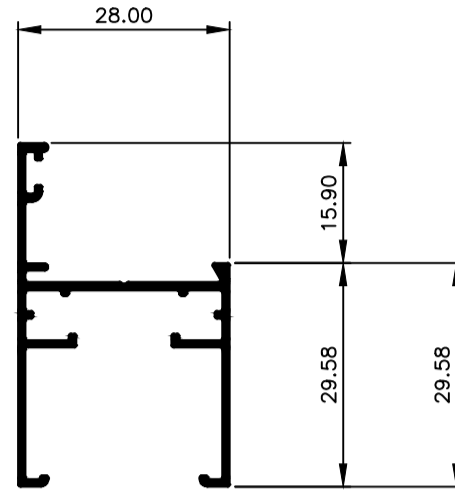

## Casement Window System.

**TCW2801**  
Frame 28mm  
Ix: 2.126cm<sup>4</sup>

**TCW2801**  
Frame 28mm Aluc X  
Ix: 1.910cm<sup>4</sup>

**TCW2807**  
Bead Angled Multi 13mm Gap  
Ix: 0.142cm<sup>4</sup>

**TCW2805**  
Sash  
Ix: 2.014cm<sup>4</sup>

**TCW2806**  
Sash Aluc X  
Ix: 2.000cm<sup>4</sup>

**TCW2803**  
Mullion 28mm  
Ix: 2.332cm<sup>4</sup>

**TCW2804**  
Mullion 28mm Aluc X  
Ix: 2.234cm<sup>4</sup>

**TCW2819**  
Mullion 54mm  
Ix: 9.588cm<sup>4</sup>

**TCW2810**  
Mullion 54mm Aluc X  
Ix: 9.436cm<sup>4</sup>

© Copyright 2021 Aluconnect Aluminium Profiles  
All rights reserved

Aluconnect Aluminium Profiles reserves the right to make changes without notice.