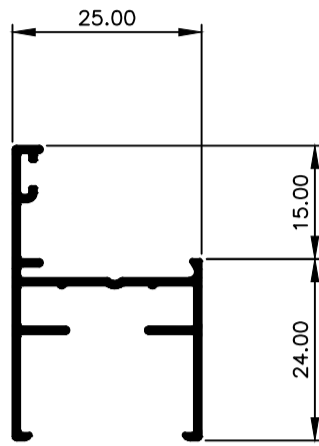

KELL Innovations Casement 25

Casement Window System.

TCW2501
Frame 25mm
Ix: 1.174cm⁴

TCW2502 Sash
Ix: 1.224cm⁴

TCW2505 Mullion 70mm
Ix: 14.259cm⁴

TCW2504 Mullion 55mm
Ix: 6.721cm⁴

TCW2503 Mullion 25mm
Ix: 1.4031cm⁴

TCW2506 Beading 13mm Gap
Ix: 0.247cm⁴

© Copyright 2021 Aluconnect
All rights reserved

Aluconnect reserves the right to make changes without notice.

Aluconnect

96 Nelson Mandela Blvd
George
Western Cape

WWW.ALUCONNECT.CO.ZA