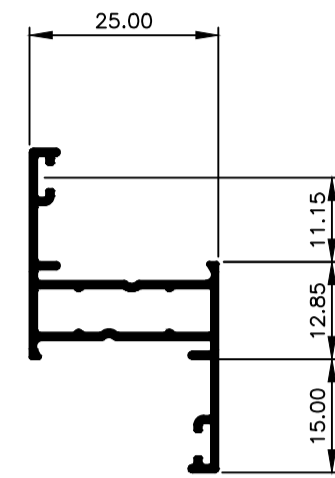

KELL Innovations Casement 25

Casement Window System.

TCW2501
Frame 25mm
Ix: 1.174cm⁴

TCW2502 Sash
Ix: 1.224cm⁴

TCW2505 Mullion 70mm
Ix: 14.259cm⁴

TCW2504 Mullion 55mm
Ix: 6.721cm⁴

TCW2503 Mullion 25mm
Ix: 1.4031cm⁴

TCW2506 Beading 13mm Gap
Ix: 0.247cm⁴

© Copyright 2021 Aluconnect
All rights reserved

Aluconnect reserves the right to make changes without notice.

Aluconnect

96 Nelson Mandela Blvd
George
Western Cape

WWW.ALUCONNECT.CO.ZA