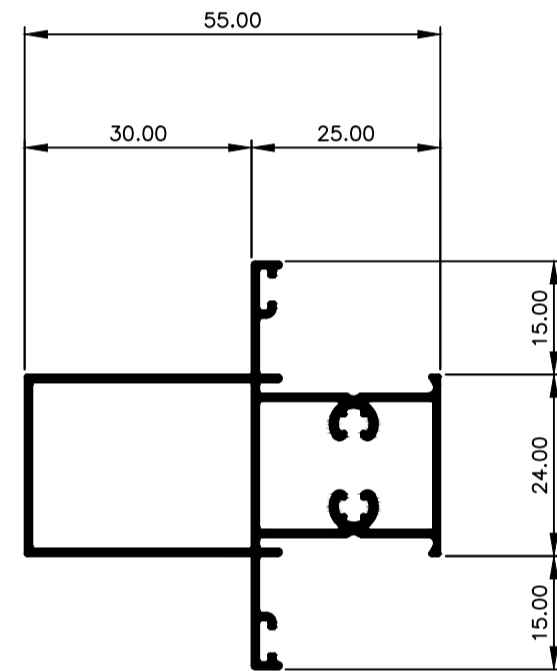

KELL Innovations Casement 25

Casement Window System.

TCW2501
Frame 25mm
Ix: 1.174cm⁴

TCW2502 Sash
Ix: 1.224cm⁴

TCW2505 Mullion 70mm
Ix: 14.259cm⁴

TCW2504 Mullion 55mm
Ix: 6.721cm⁴

TCW2503 Mullion 25mm
Ix: 1.4031cm⁴

TCW2506 Beading 13mm Gap
Ix: 0.247cm⁴

© Copyright 2021 Aluconnect
All rights reserved

Aluconnect reserves the right to make changes without notice.

Aluconnect

96 Nelson Mandela Blvd
George
Western Cape

WWW.ALUCONNECT.CO.ZA