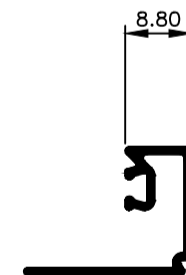

KELL Innovations Casement 25

Casement Window System.

TCW2501
Frame 25mm
Ix: 1.174cm⁴

TCW2502 Sash
Ix: 1.224cm⁴

TCW2505 Mullion 70mm
Ix: 14.259cm⁴

TCW2504 Mullion 55mm
Ix: 6.721cm⁴

TCW2503 Mullion 25mm
Ix: 1.4031cm⁴

TCW2506 Beading 13mm Gap
Ix: 0.247cm⁴

© Copyright 2021 Aluconnect
All rights reserved

Aluconnect reserves the right to make changes without notice.

Aluconnect

96 Nelson Mandela Blvd
George
Western Cape

WWW.ALUCONNECT.CO.ZA