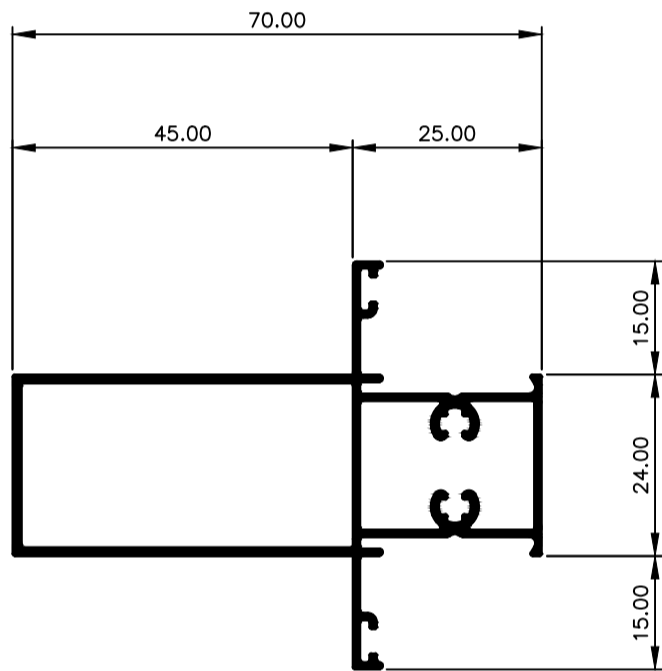

KELL Innovations Casement 25

Casement Window System.

TCW2501
Frame 25mm
Ix: 1.174cm⁴

TCW2502 Sash
Ix: 1.224cm⁴

TCW2505 Mullion 70mm
Ix: 14.259cm⁴

TCW2504 Mullion 55mm
Ix: 6.721cm⁴

TCW2503 Mullion 25mm
Ix: 1.4031cm⁴

TCW2506 Beading 13mm Gap
Ix: 0.247cm⁴

© Copyright 2021 Aluconnect
All rights reserved

Aluconnect reserves the right to make changes without notice.

Aluconnect

96 Nelson Mandela Blvd
George
Western Cape

WWW.ALUCONNECT.CO.ZA