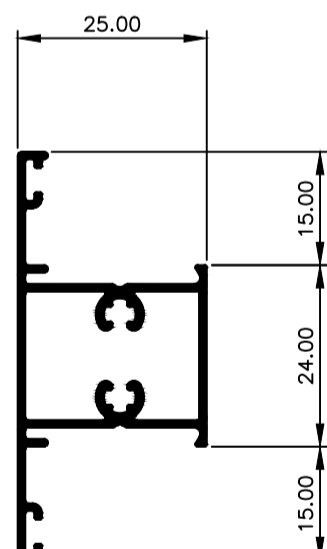

KELL Innovations Casement 25

Casement Window System.

TCW2501
Frame 25mm
Ix: 1.174cm⁴

TCW2502 Sash
Ix: 1.224cm⁴

TCW2505 Mullion 70mm
Ix: 14.259cm⁴

TCW2504 Mullion 55mm
Ix: 6.721cm⁴

TCW2503 Mullion 25mm
Ix: 1.4031cm⁴

TCW2506 Beading 13mm Gap
Ix: 0.247cm⁴

© Copyright 2021 Aluconnect
All rights reserved

Aluconnect reserves the right to make changes without notice.

Aluconnect

96 Nelson Mandela Blvd
George
Western Cape

WWW.ALUCONNECT.CO.ZA